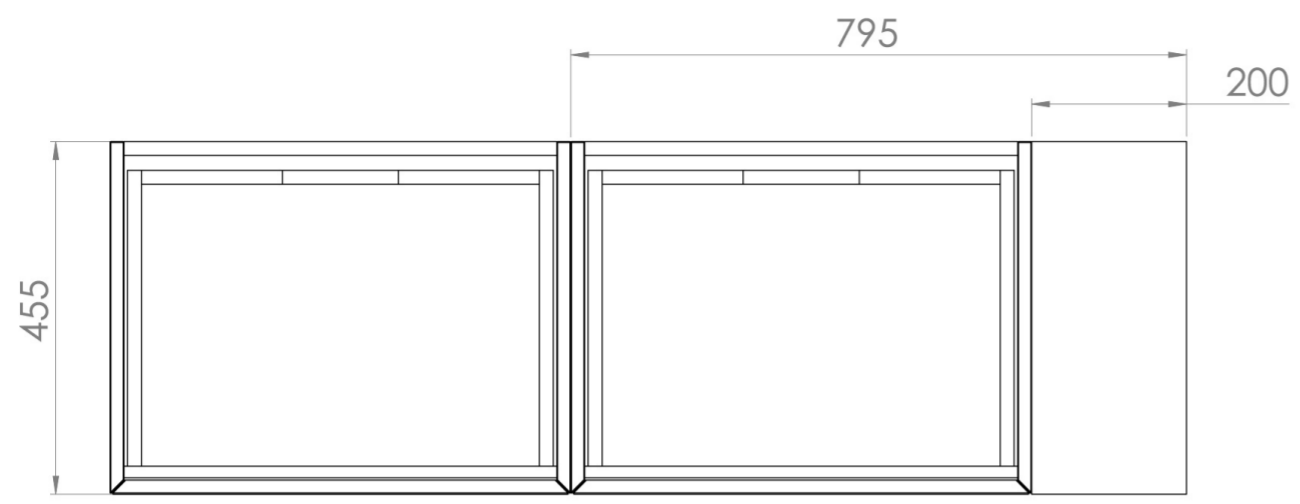

TECHNICAL DRAWING