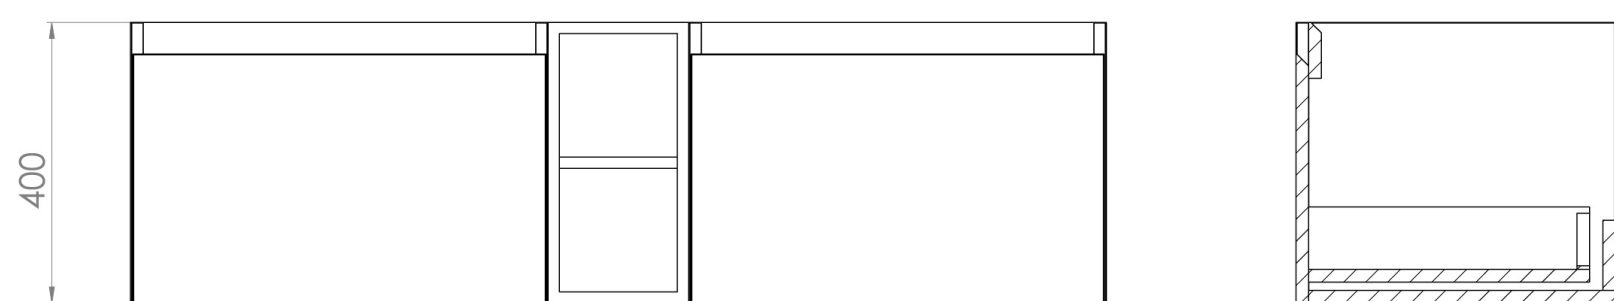

TECHNICAL DRAWING