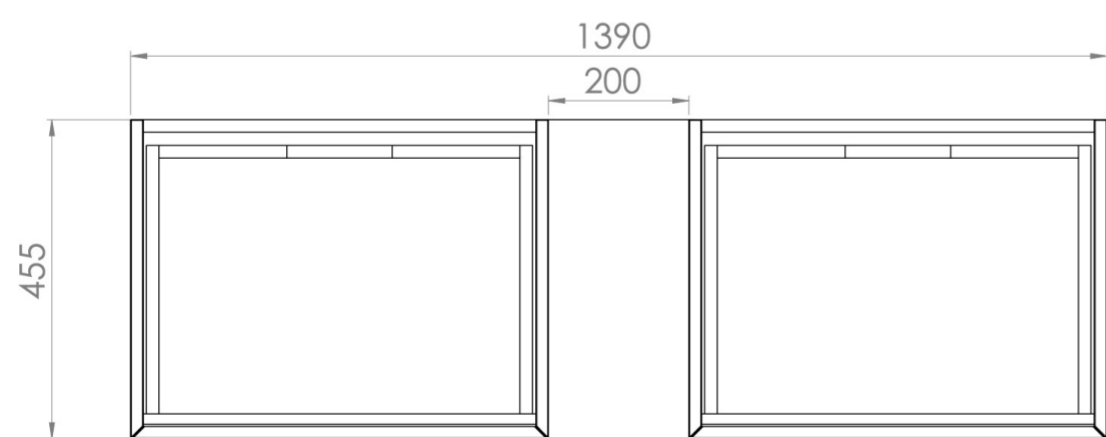

TECHNICAL DRAWING