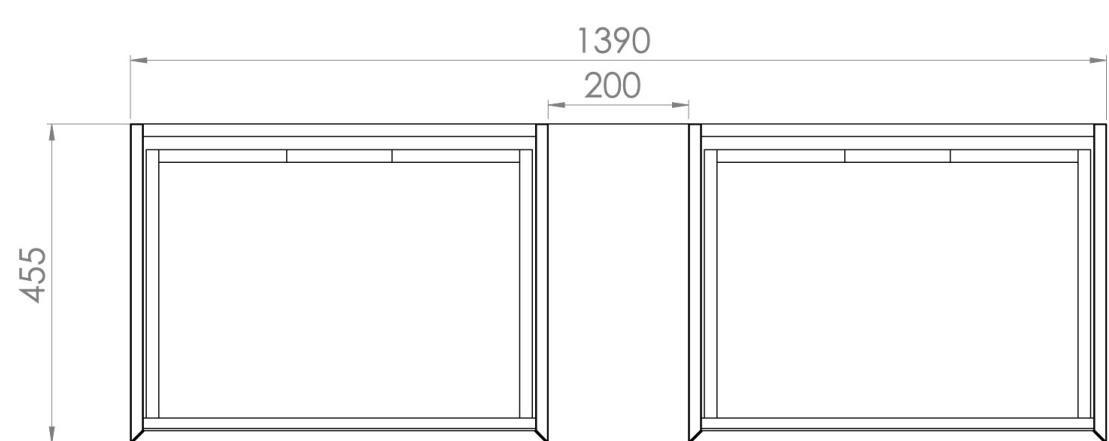

TECHNICAL DRAWING