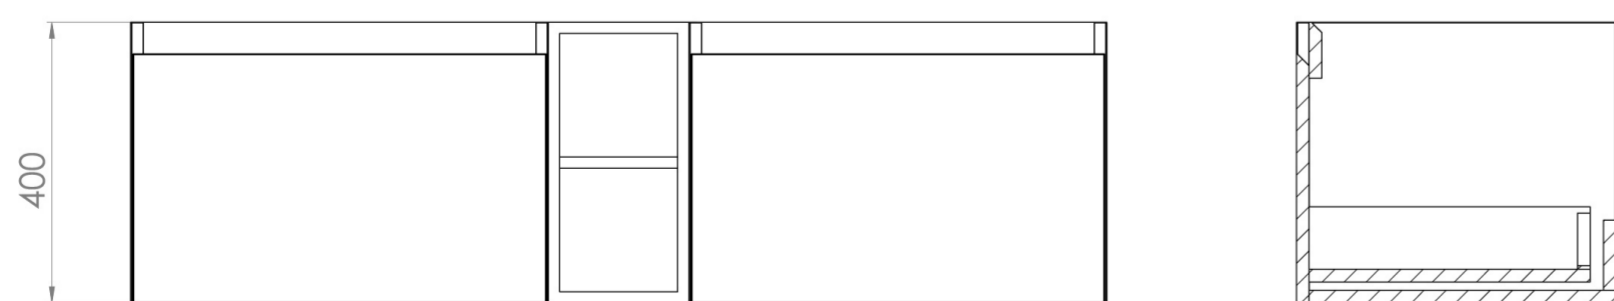

TECHNICAL DRAWING