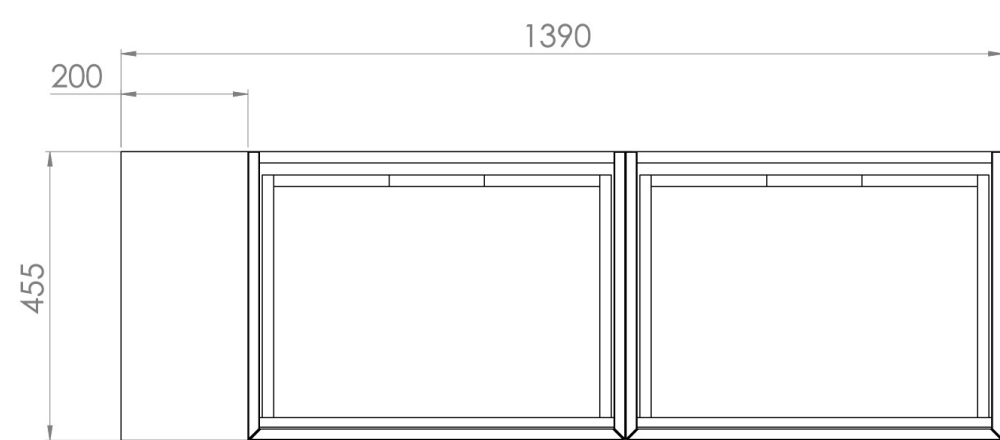

TECHNICAL DRAWING