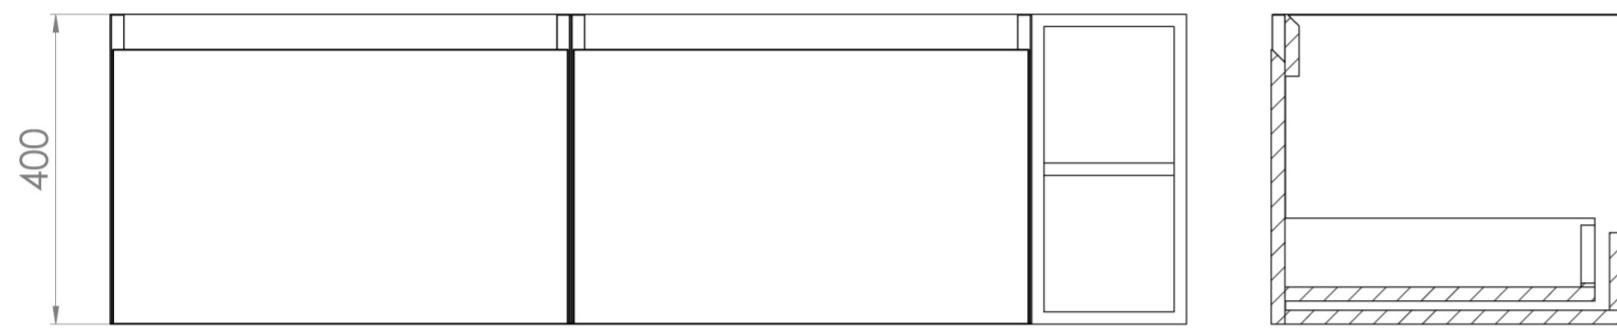

TECHNICAL DRAWING