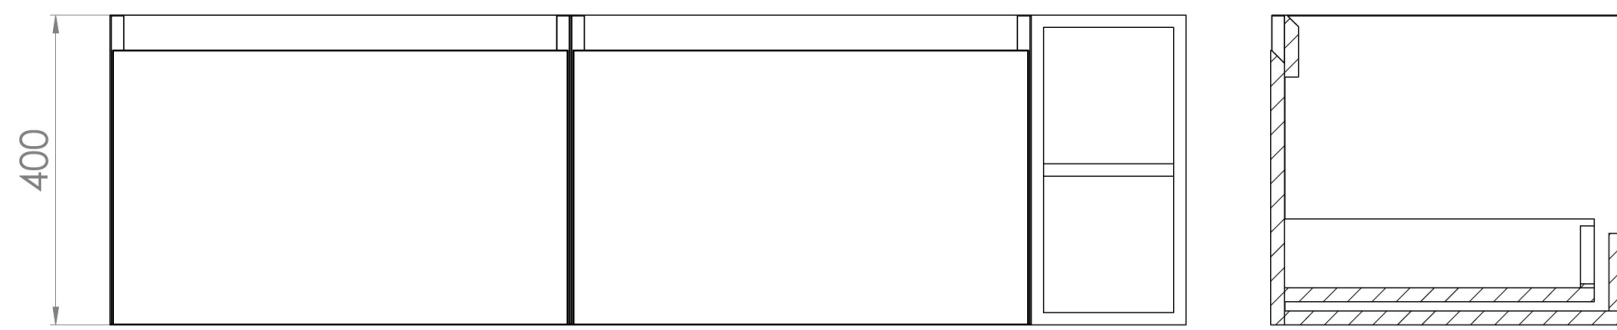

TECHNICAL DRAWING