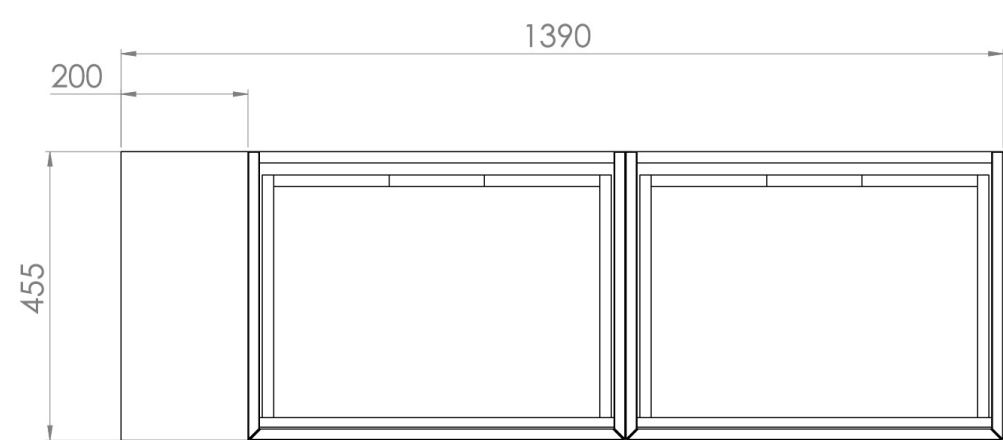

TECHNICAL DRAWING