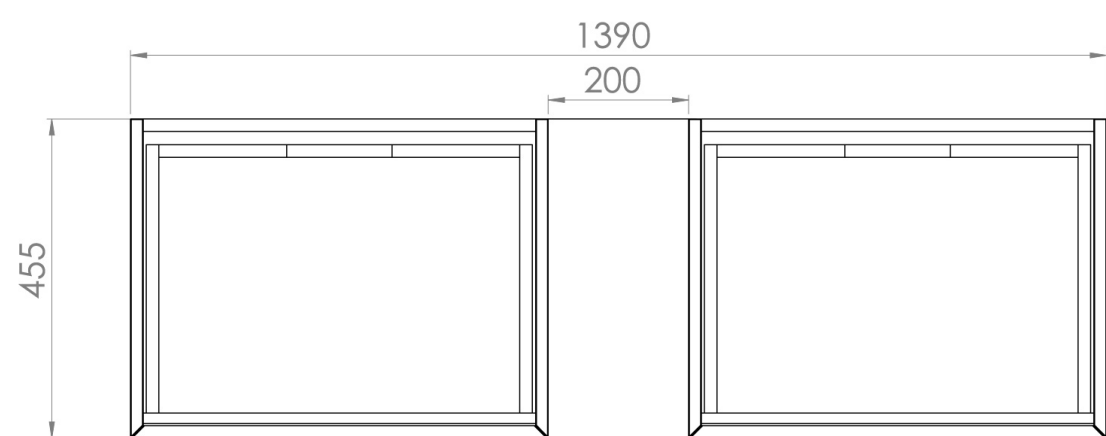

TECHNICAL DRAWING