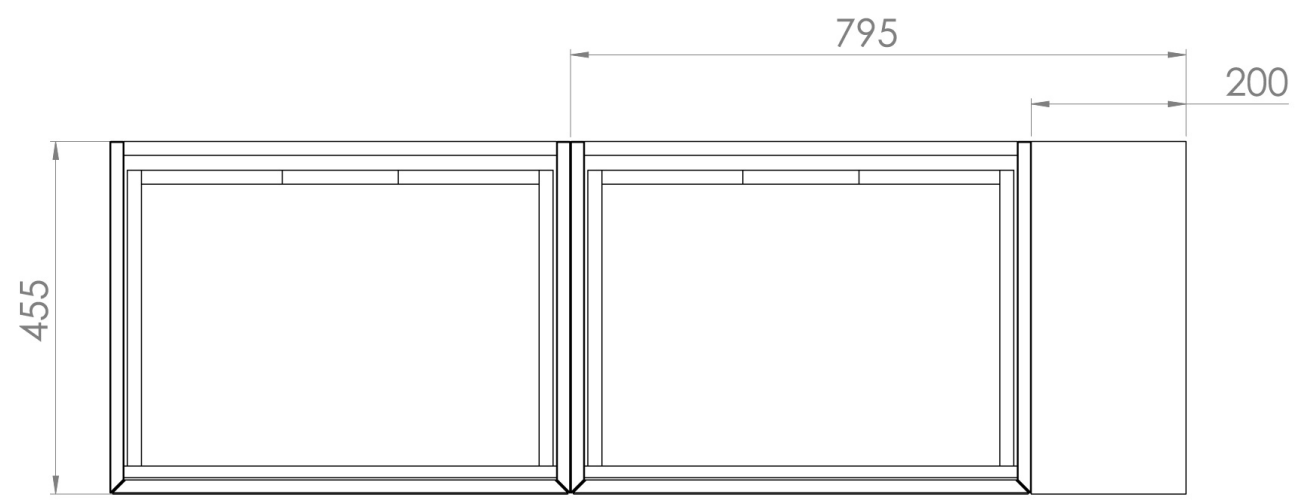

TECHNICAL DRAWING