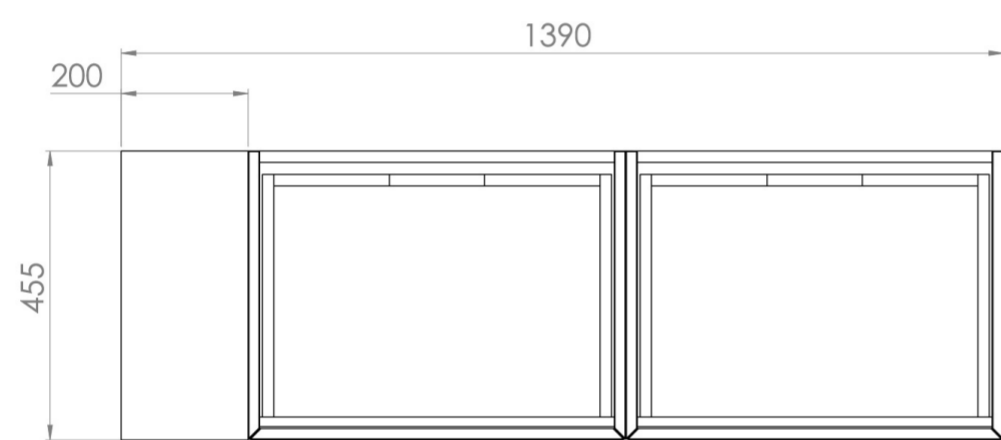

TECHNICAL DRAWING