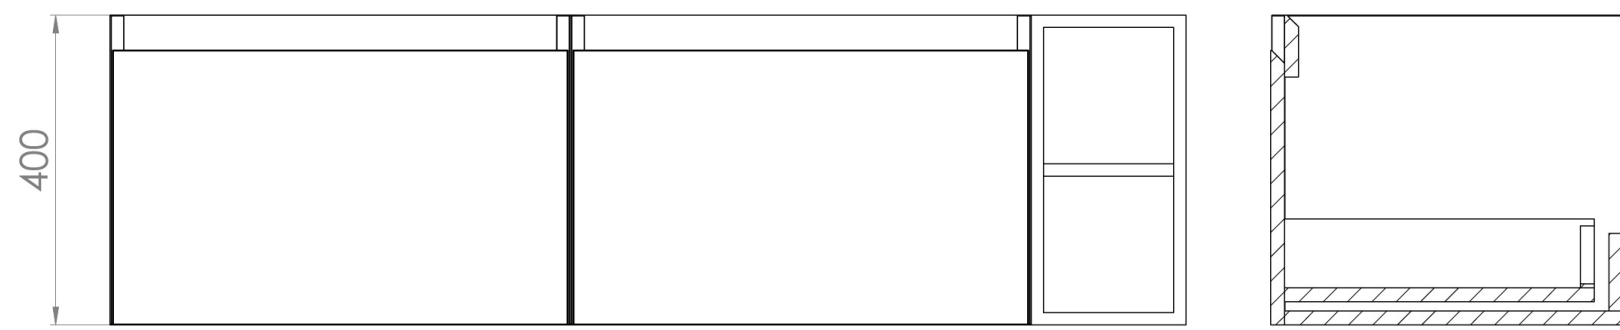

TECHNICAL DRAWING