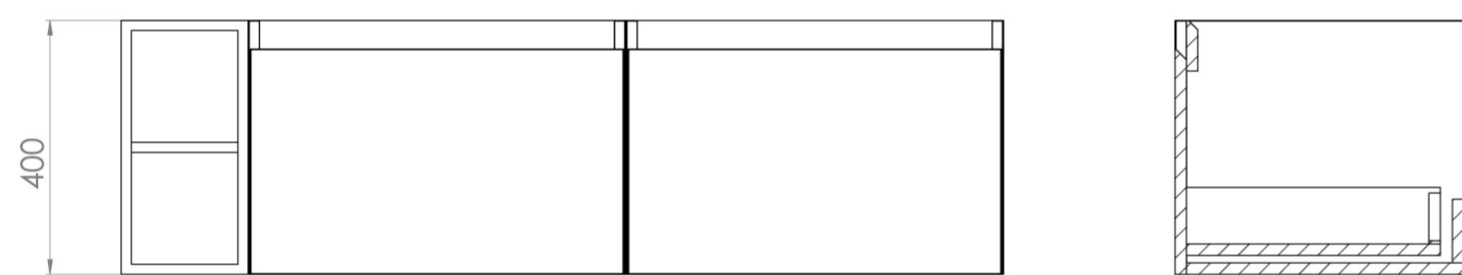

TECHNICAL DRAWING