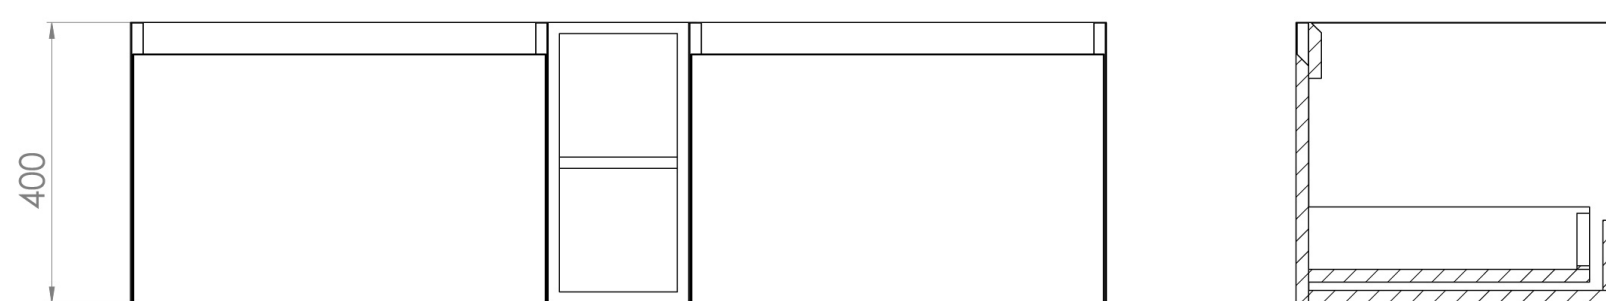

TECHNICAL DRAWING