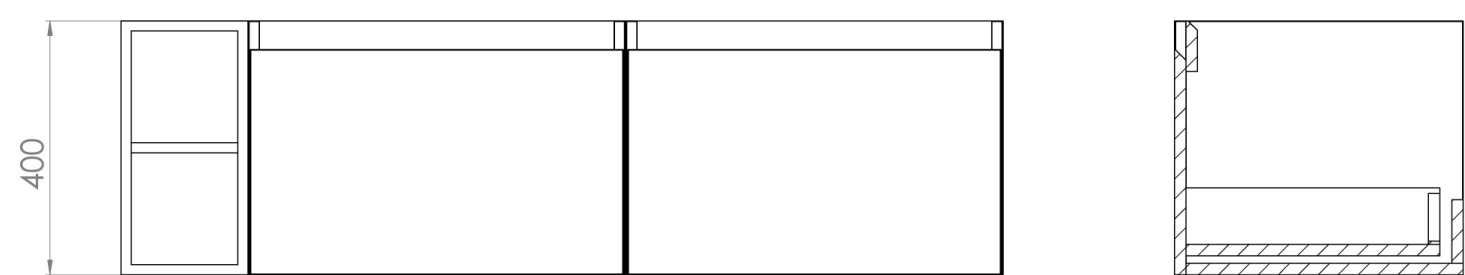

TECHNICAL DRAWING