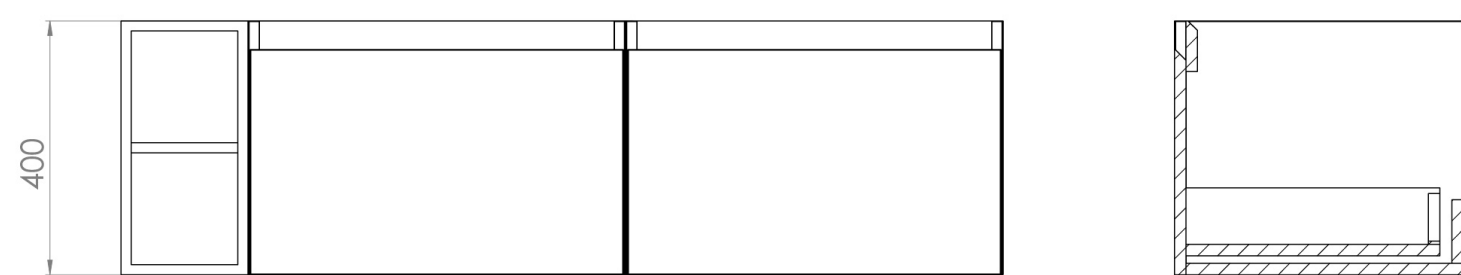

TECHNICAL DRAWING