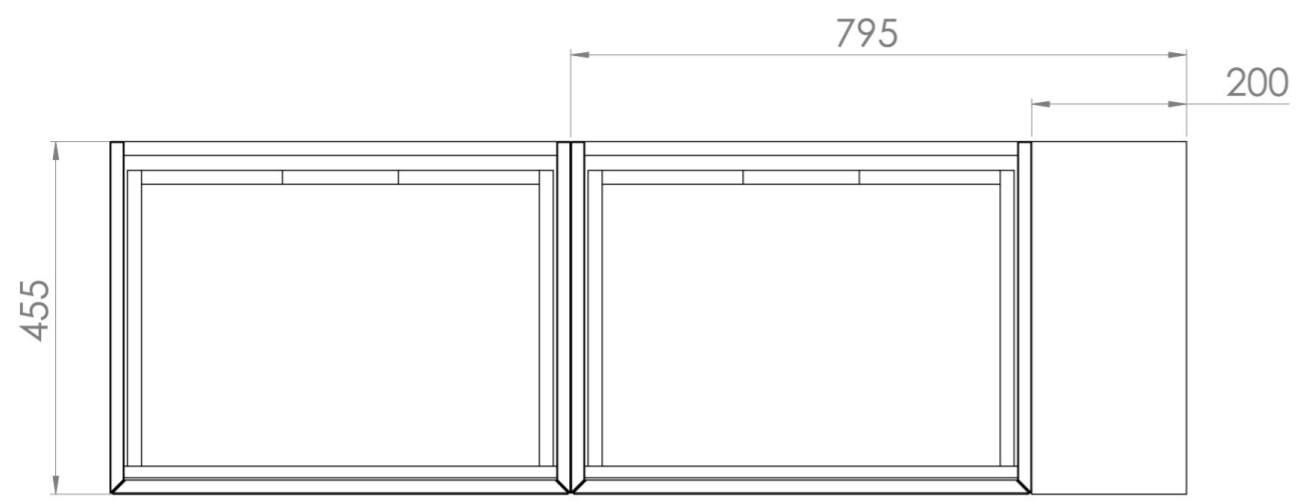

TECHNICAL DRAWING