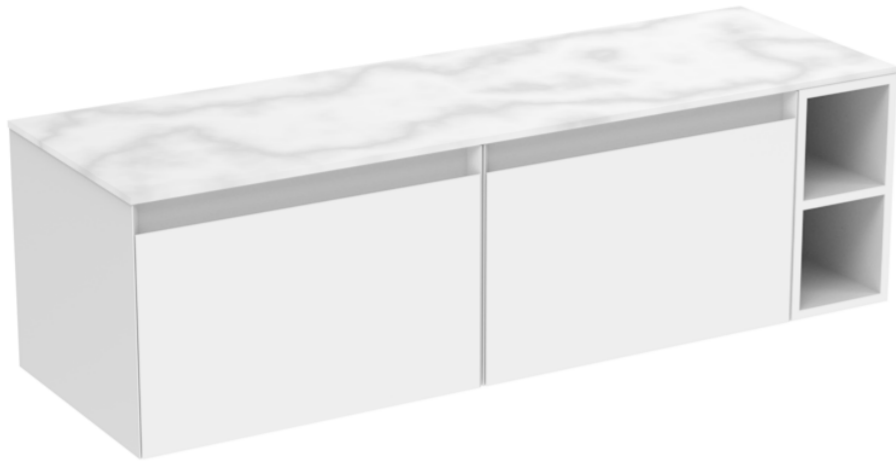

UNI 140CM KIT - 2 X 60CM 1 DRAWER WALL MOUNTED UNIT & 20CM SPACER - MATTE WHITE

PRODUCT INFORMATION

Finish: Matte White

Product Code: UNI140W2.S.MW

DESCRIPTION

UNI is our collection of modern, handle-less furniture and ceramics to allow you to create a contemporary bathroom set up.

Experience versatility with our innovative design: pair any 60cm, 80cm or 100cm unit with a 20cm spacer unit and a countertop, enabling you to create your perfect basin setup.

Parts to be purchased separately.