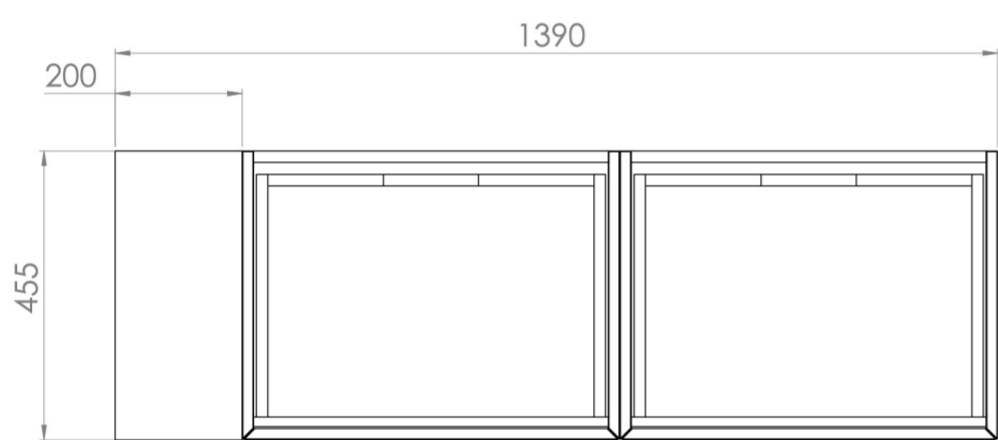

TECHNICAL DRAWING