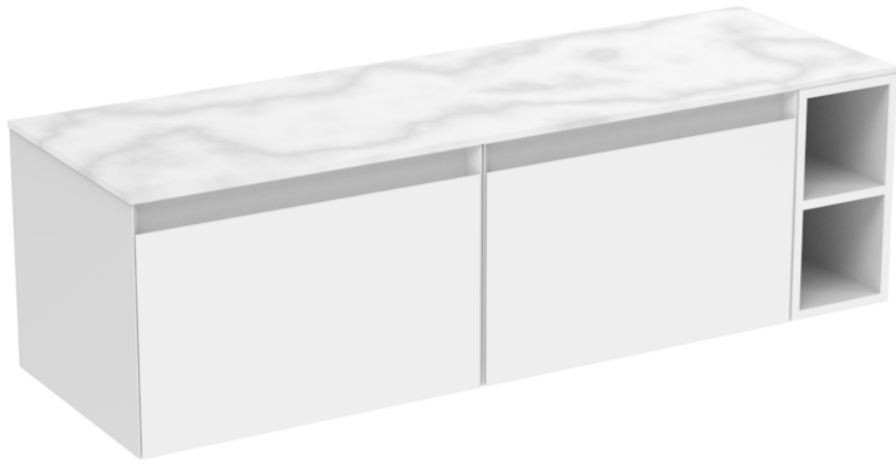

# UNI 140CM KIT - 2 X 60CM 1 DRAWER WALL MOUNTED UNIT & 20CM SPACER - MATTE WHITE

---

## PRODUCT INFORMATION

**Finish:**

Matte White

**Product Code:** UNI140W2.S.MW

---

## DESCRIPTION

UNI is our collection of modern, handle-less furniture and ceramics to allow you to create a contemporary bathroom set up.

Experience versatility with our innovative design: pair any 60cm, 80cm or 100cm unit with a 20cm spacer unit and a countertop, enabling you to create your perfect basin setup.