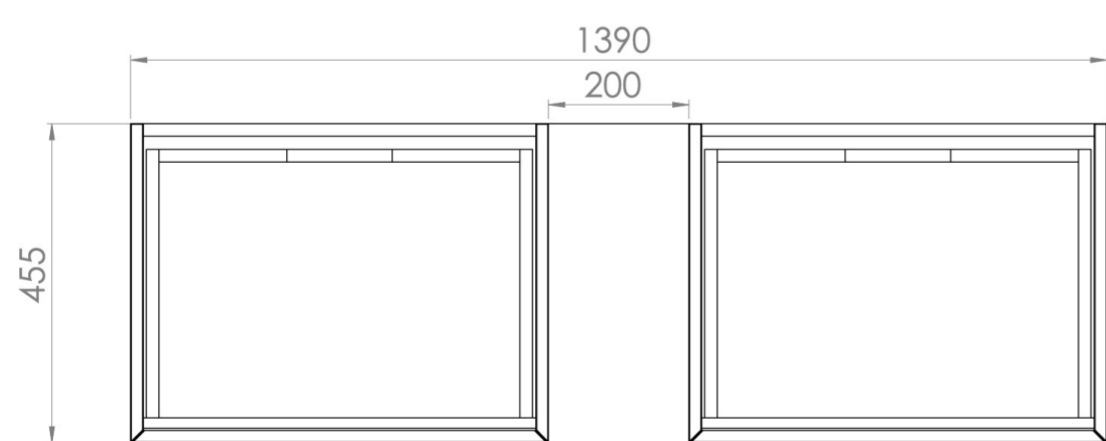

TECHNICAL DRAWING