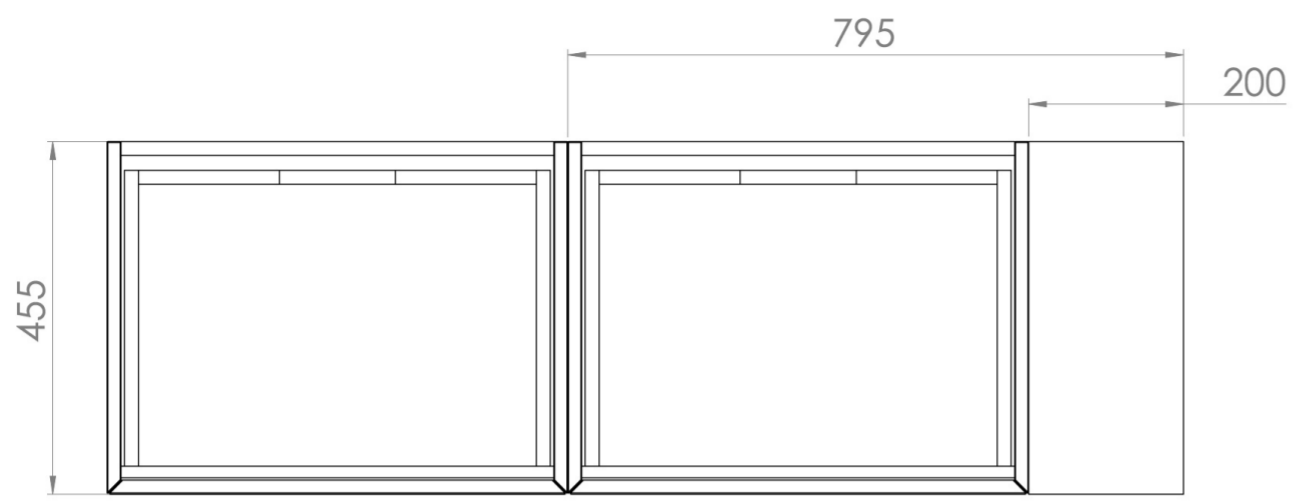

TECHNICAL DRAWING