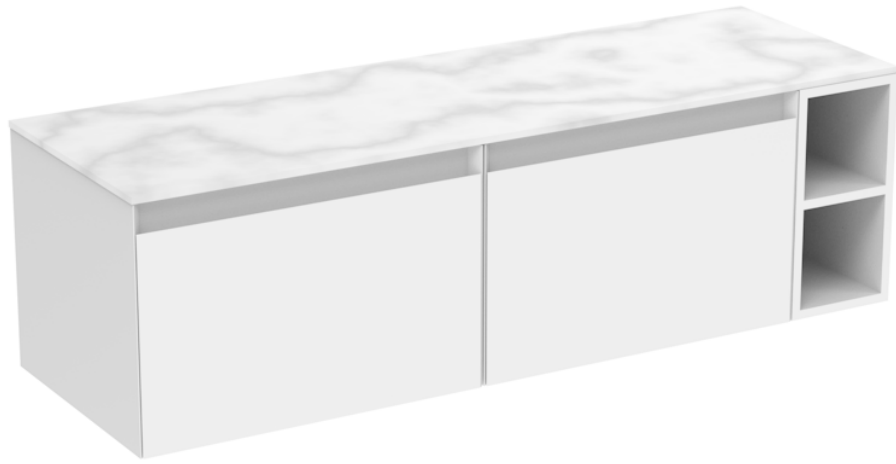

UNI 140CM KIT - 2 X 60CM 1 DRAWER WALL MOUNTED UNIT & 20CM SPACER - MATTE WHITE

PRODUCT INFORMATION

Finish:

Matte White

Product Code: UNI140W2.S.MW

DESCRIPTION

UNI is our collection of modern, handle-less furniture and ceramics to allow you to create a contemporary bathroom set up.

Experience versatility with our innovative design: pair any 60cm, 80cm or 100cm unit with a 20cm spacer unit and a countertop, enabling you to create your perfect basin setup.

Parts to be purchased separately.