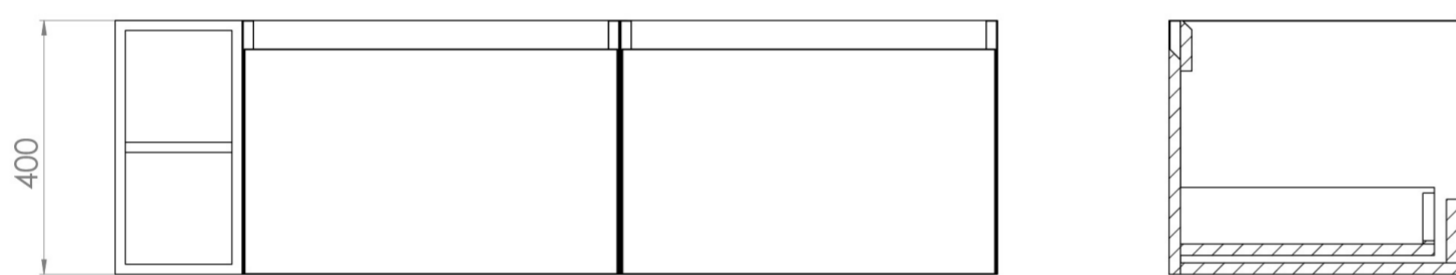

TECHNICAL DRAWING