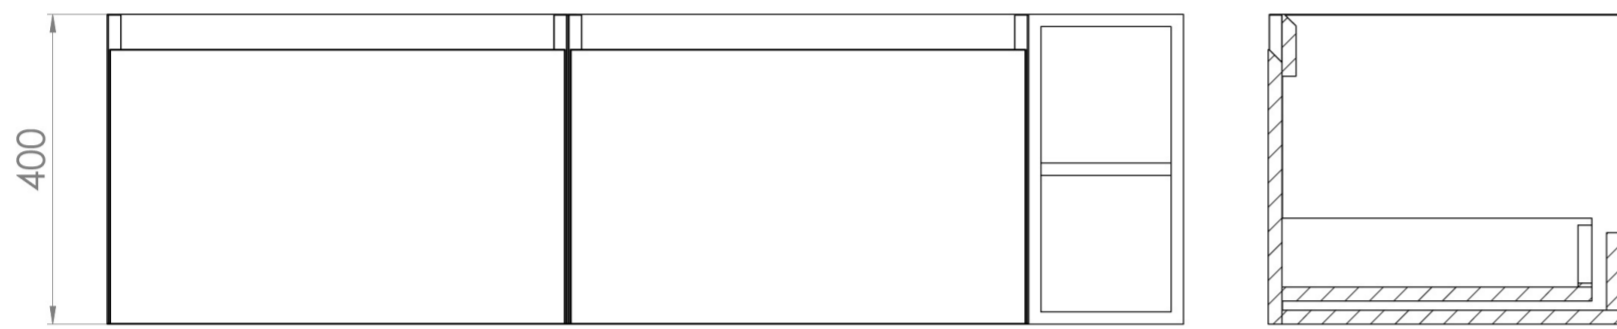

TECHNICAL DRAWING