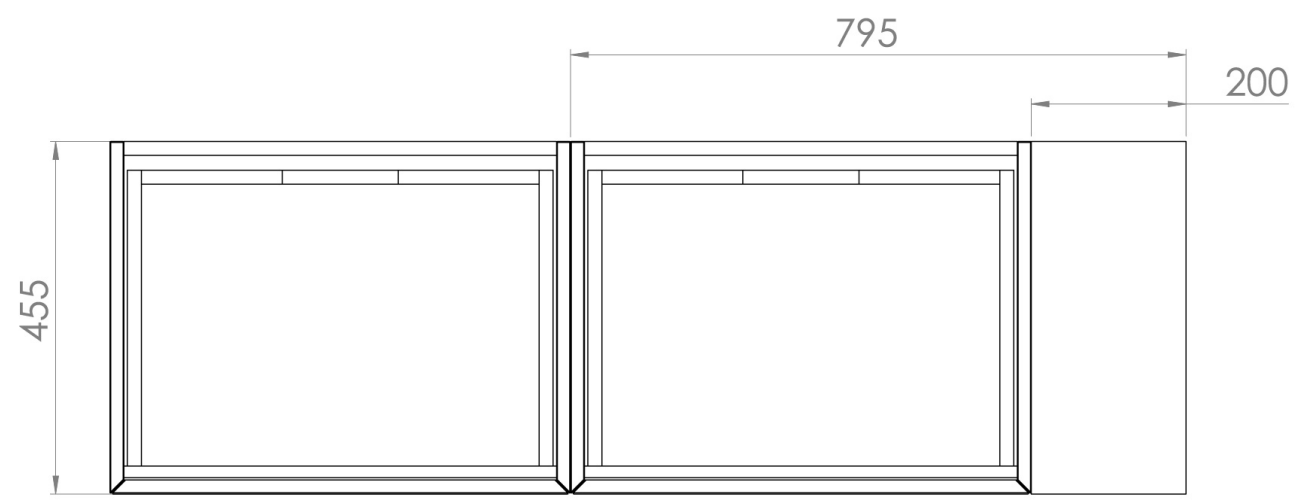

TECHNICAL DRAWING