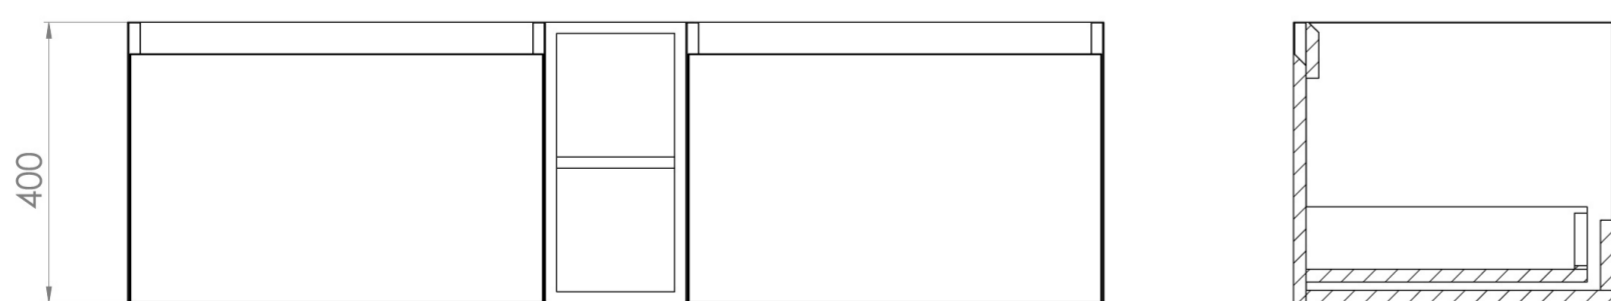

TECHNICAL DRAWING