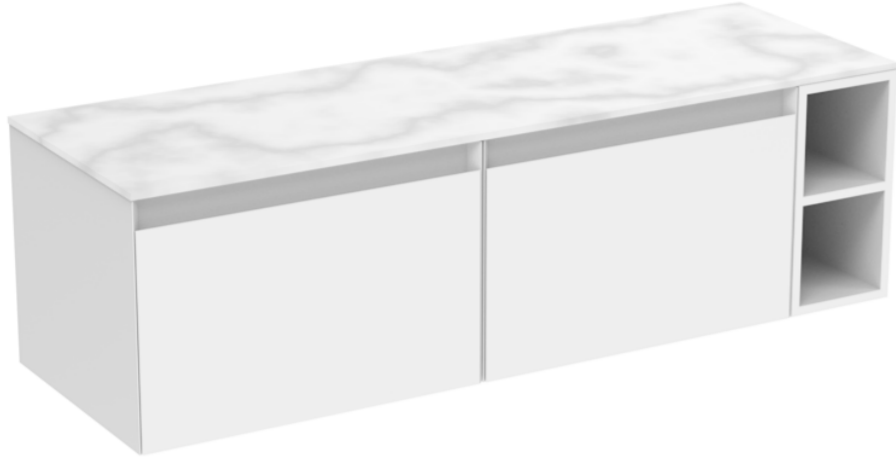

# UNI 140CM KIT - 2 X 60CM 1 DRAWER WALL MOUNTED UNIT & 20CM SPACER - MATTE WHITE

---

## PRODUCT INFORMATION

**Finish:**

Matte White

**Product Code:** UNI140W2.S.MW

---

## DESCRIPTION

UNI is our collection of modern, handle-less furniture and ceramics to allow you to create a contemporary bathroom set up.

Experience versatility with our innovative design: pair any 60cm, 80cm or 100cm unit with a 20cm spacer unit and a countertop, enabling you to create your perfect basin setup.