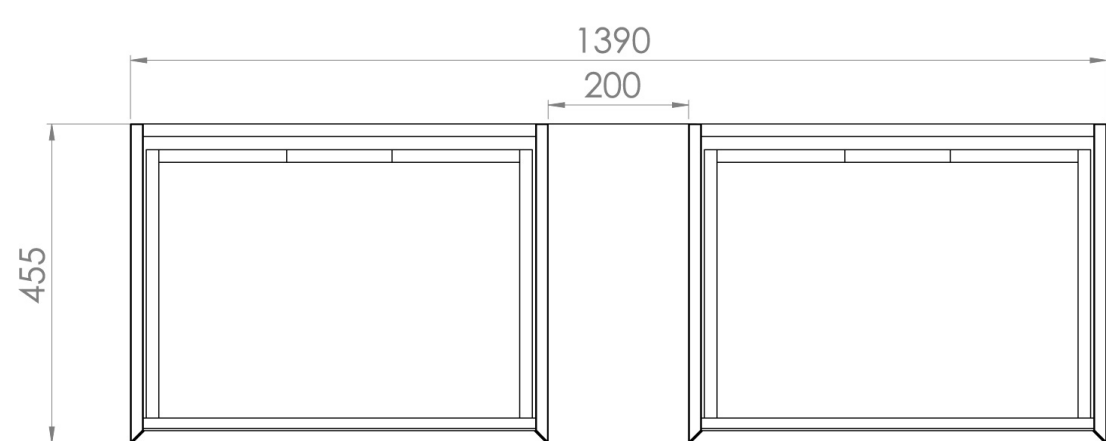

TECHNICAL DRAWING