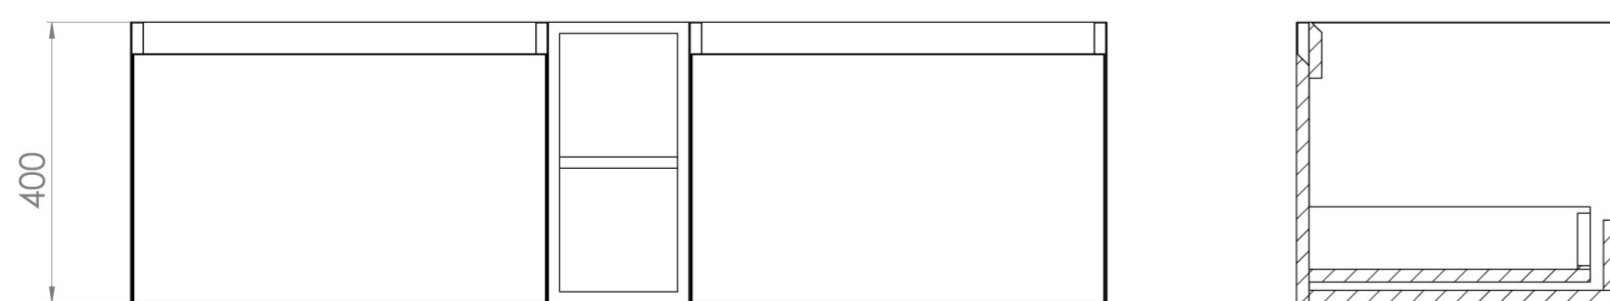

TECHNICAL DRAWING