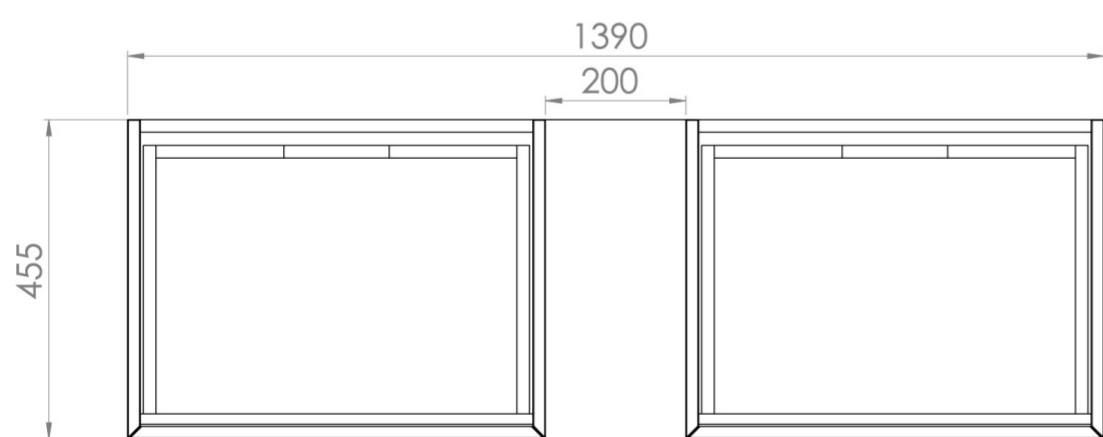

TECHNICAL DRAWING