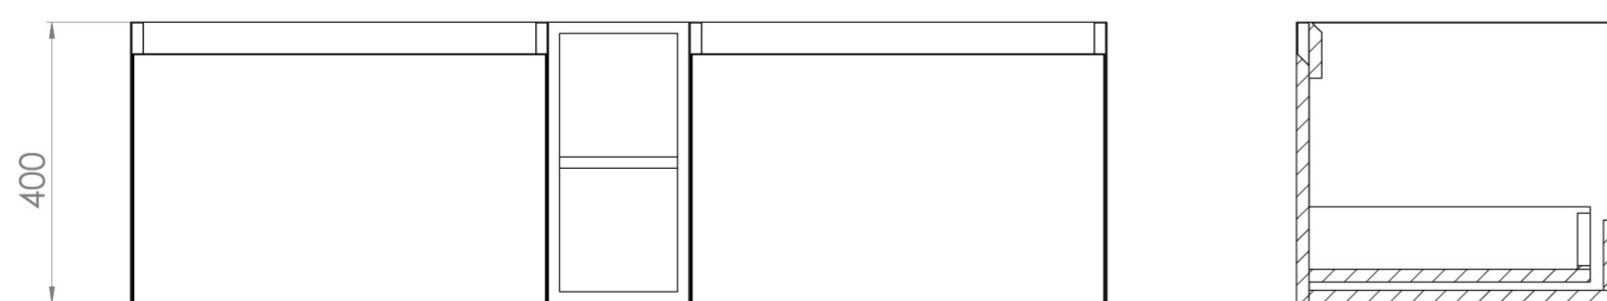

TECHNICAL DRAWING