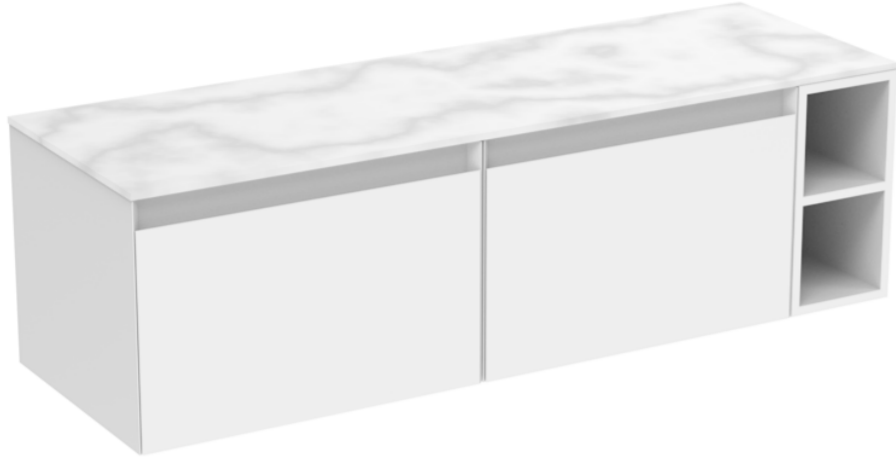

UNI 140CM KIT - 2 X 60CM 1 DRAWER WALL MOUNTED UNIT & 20CM SPACER - MATTE WHITE

PRODUCT INFORMATION

Finish:

Matte White

Product Code: UNI140W2.S.MW

DESCRIPTION

UNI is our collection of modern, handle-less furniture and ceramics to allow you to create a contemporary bathroom set up.

Experience versatility with our innovative design: pair any 60cm, 80cm or 100cm unit with a 20cm spacer unit and a countertop, enabling you to create your perfect basin setup.

Parts to be purchased separately.