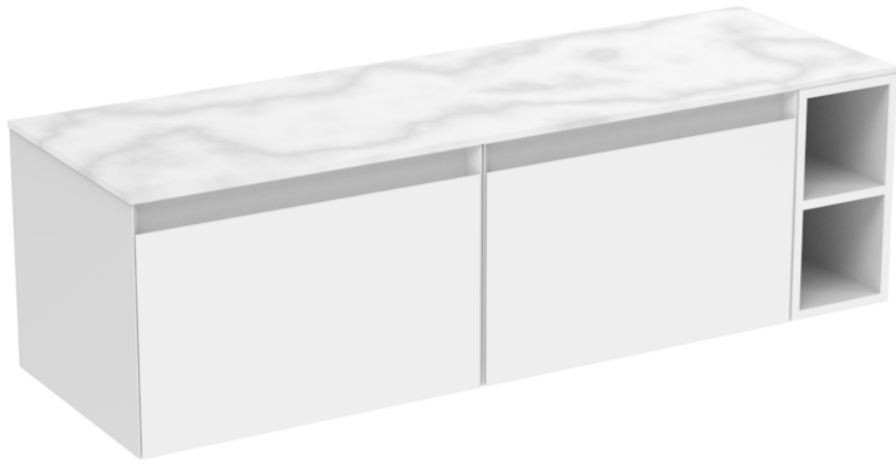

UNI 140CM KIT - 2 X 60CM 1 DRAWER WALL MOUNTED UNIT & 20CM SPACER - MATTE WHITE

PRODUCT INFORMATION

Finish:

Matte White

Product Code: UNI140W2.S.MW

DESCRIPTION

UNI is our collection of modern, handle-less furniture and ceramics to allow you to create a contemporary bathroom set up.

Experience versatility with our innovative design: pair any 60cm, 80cm or 100cm unit with a 20cm spacer unit and a countertop, enabling you to create your perfect basin setup.

Parts to be purchased separately.