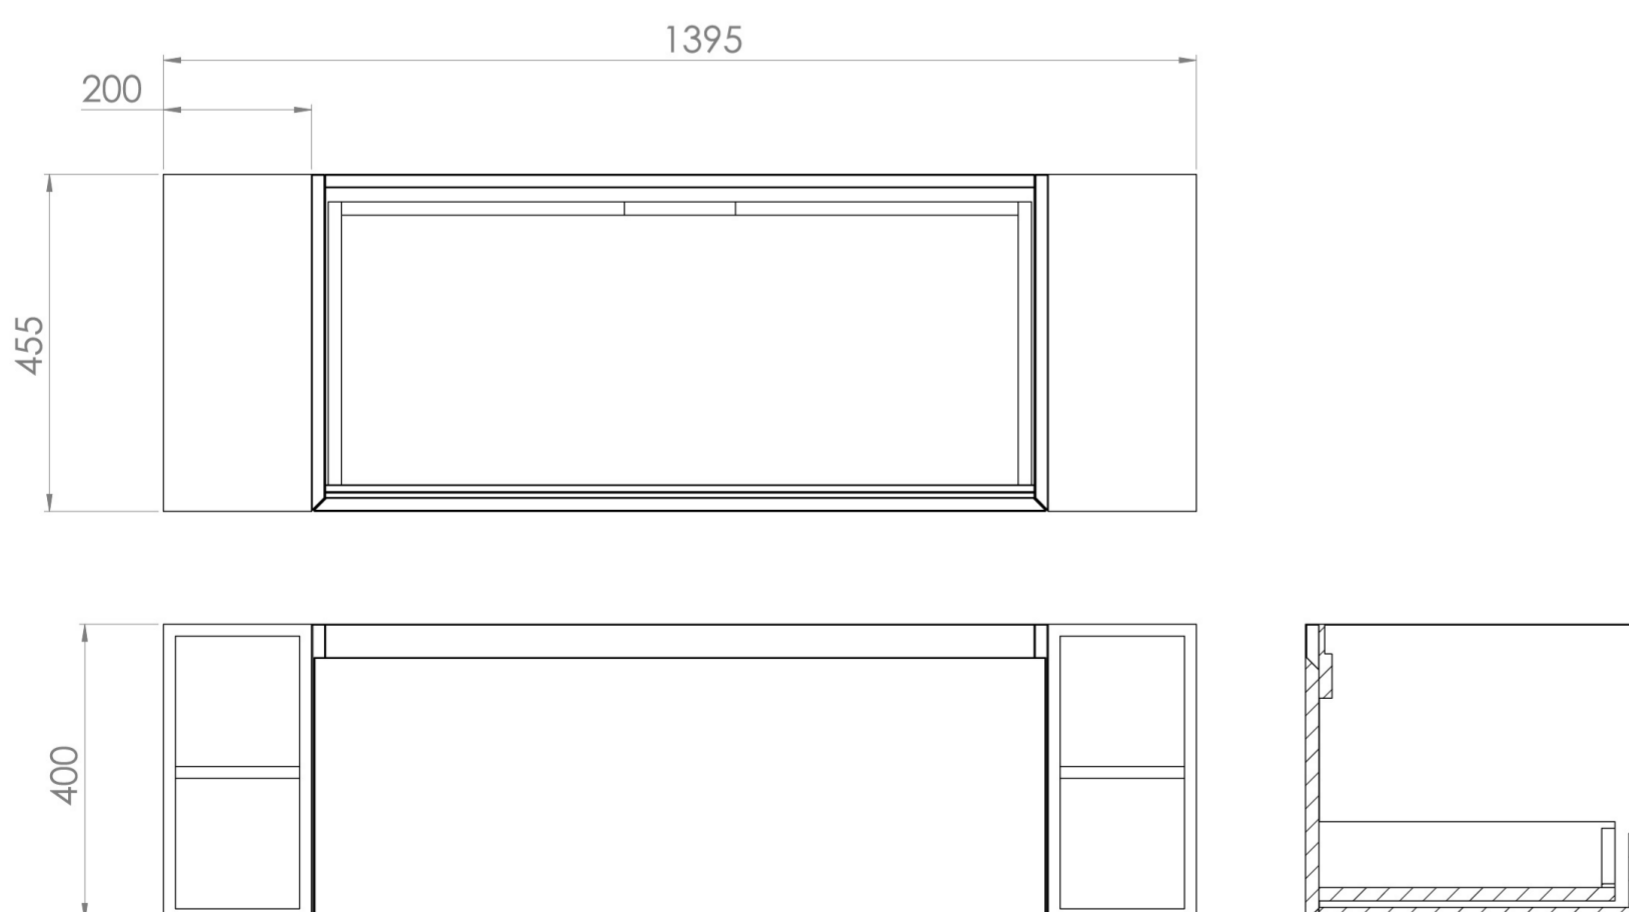

TECHNICAL DRAWING