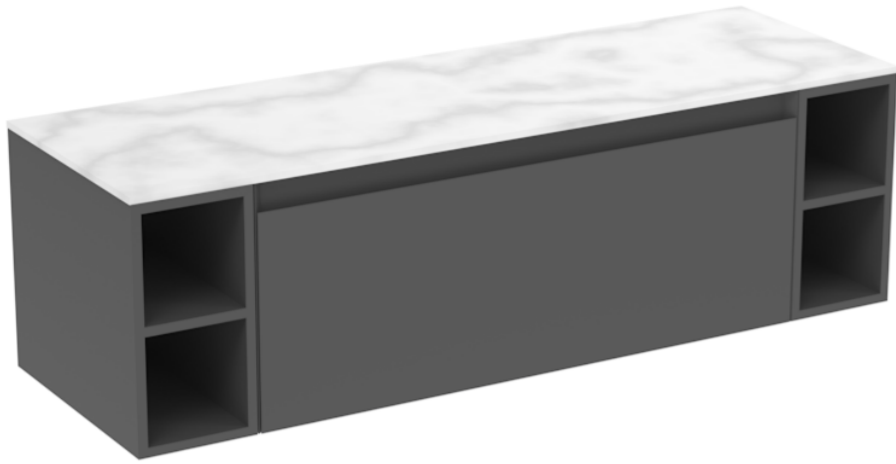

UNI 140CM KIT - 100CM 2 DRAWER WALL MOUNTED UNIT & 2 X 20CM SPACERS - MATTE ANTHRACITE

PRODUCT INFORMATION

Finish:

Matte Anthracite

Product Code: UNI140W1.S2.MA

DESCRIPTION

UNI is our collection of modern, handle-less furniture and ceramics to allow you to create a contemporary bathroom set up.

Experience versatility with our innovative design: pair any 60cm, 80cm or 100cm unit with a 20cm spacer unit and a countertop, enabling you to create your perfect basin setup.

Parts to be purchased separately.