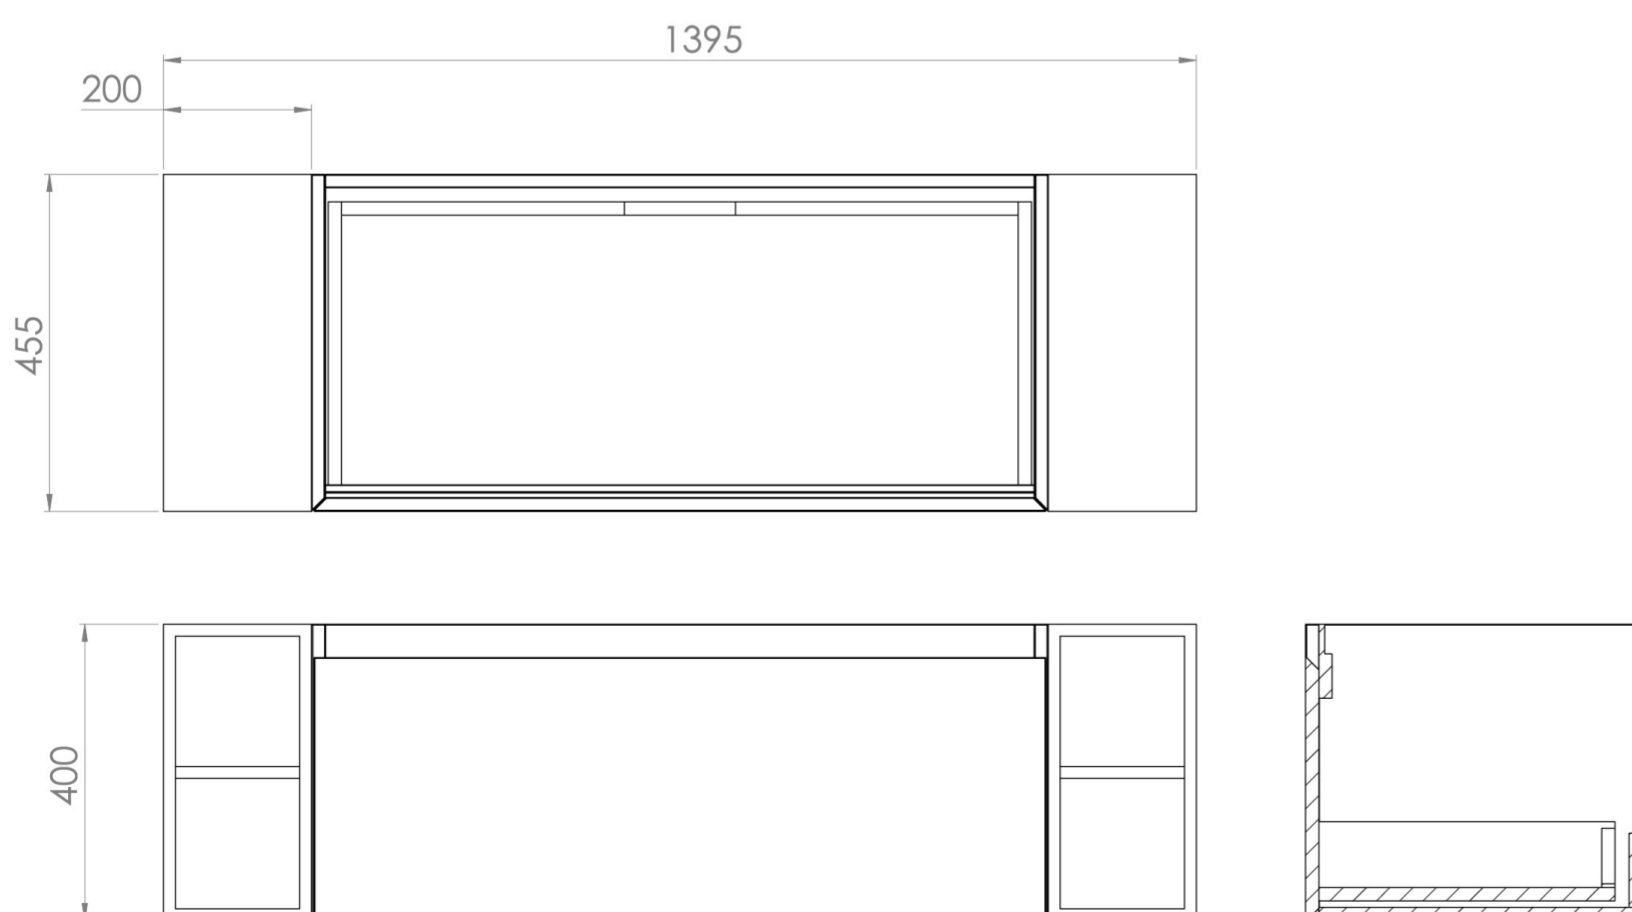

TECHNICAL DRAWING