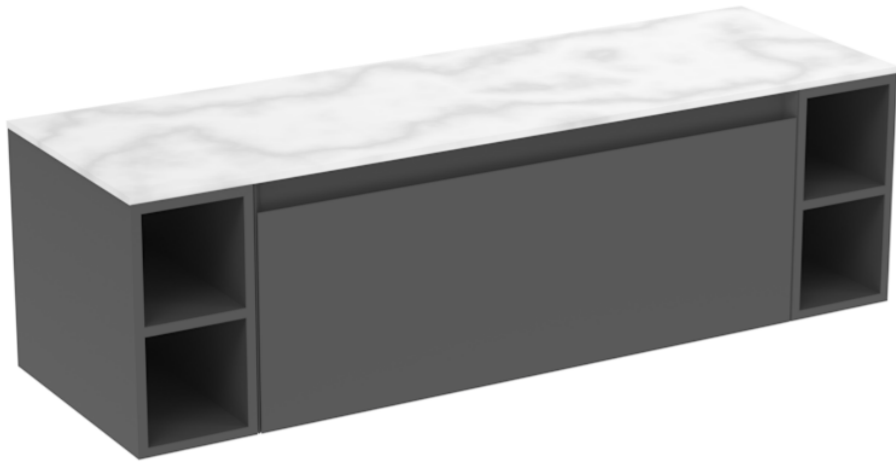

# UNI 140CM KIT - 100CM 2 DRAWER WALL MOUNTED UNIT & 2 X 20CM SPACERS - MATTE ANTHRACITE

## PRODUCT INFORMATION

Finish:

Matte Anthracite

Product Code: UNI140W1.S2.MA

## DESCRIPTION

UNI is our collection of modern, handle-less furniture and ceramics to allow you to create a contemporary bathroom set up.

Experience versatility with our innovative design: pair any 60cm, 80cm or 100cm unit with a 20cm spacer unit and a countertop, enabling you to create your perfect basin setup.