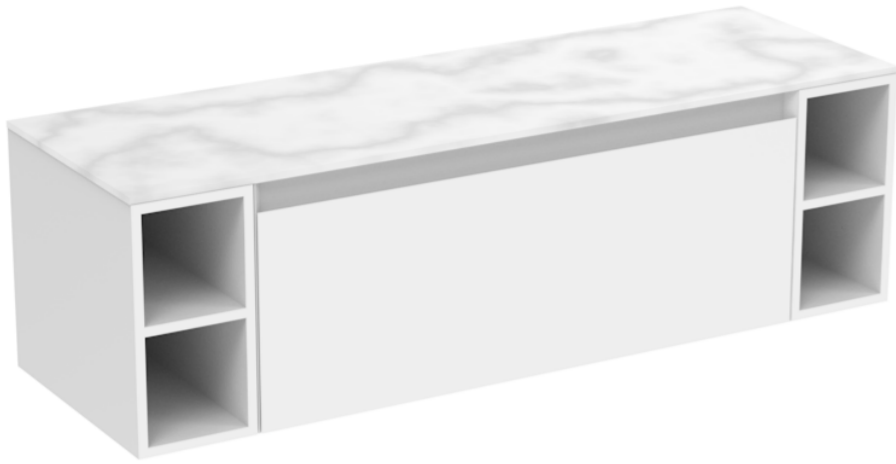

UNI 140CM KIT - 100CM 2 DRAWER WALL MOUNTED UNIT & 2 X 20CM SPACERS - MATTE WHITE

PRODUCT INFORMATION

Finish:

Matte White

Product Code: UNI140W1.S2.MW

DESCRIPTION

UNI is our collection of modern, handle-less furniture and ceramics to allow you to create a contemporary bathroom set up.

Experience versatility with our innovative design: pair any 60cm, 80cm or 100cm unit with a 20cm spacer unit and a countertop, enabling you to create your perfect basin setup.

Parts to be purchased separately.

<https://saneux.com/products/uni-140cm-kit-100cm-2-drawer-wall-mounted-unit-2-x-20cm-spacers-matte-white>