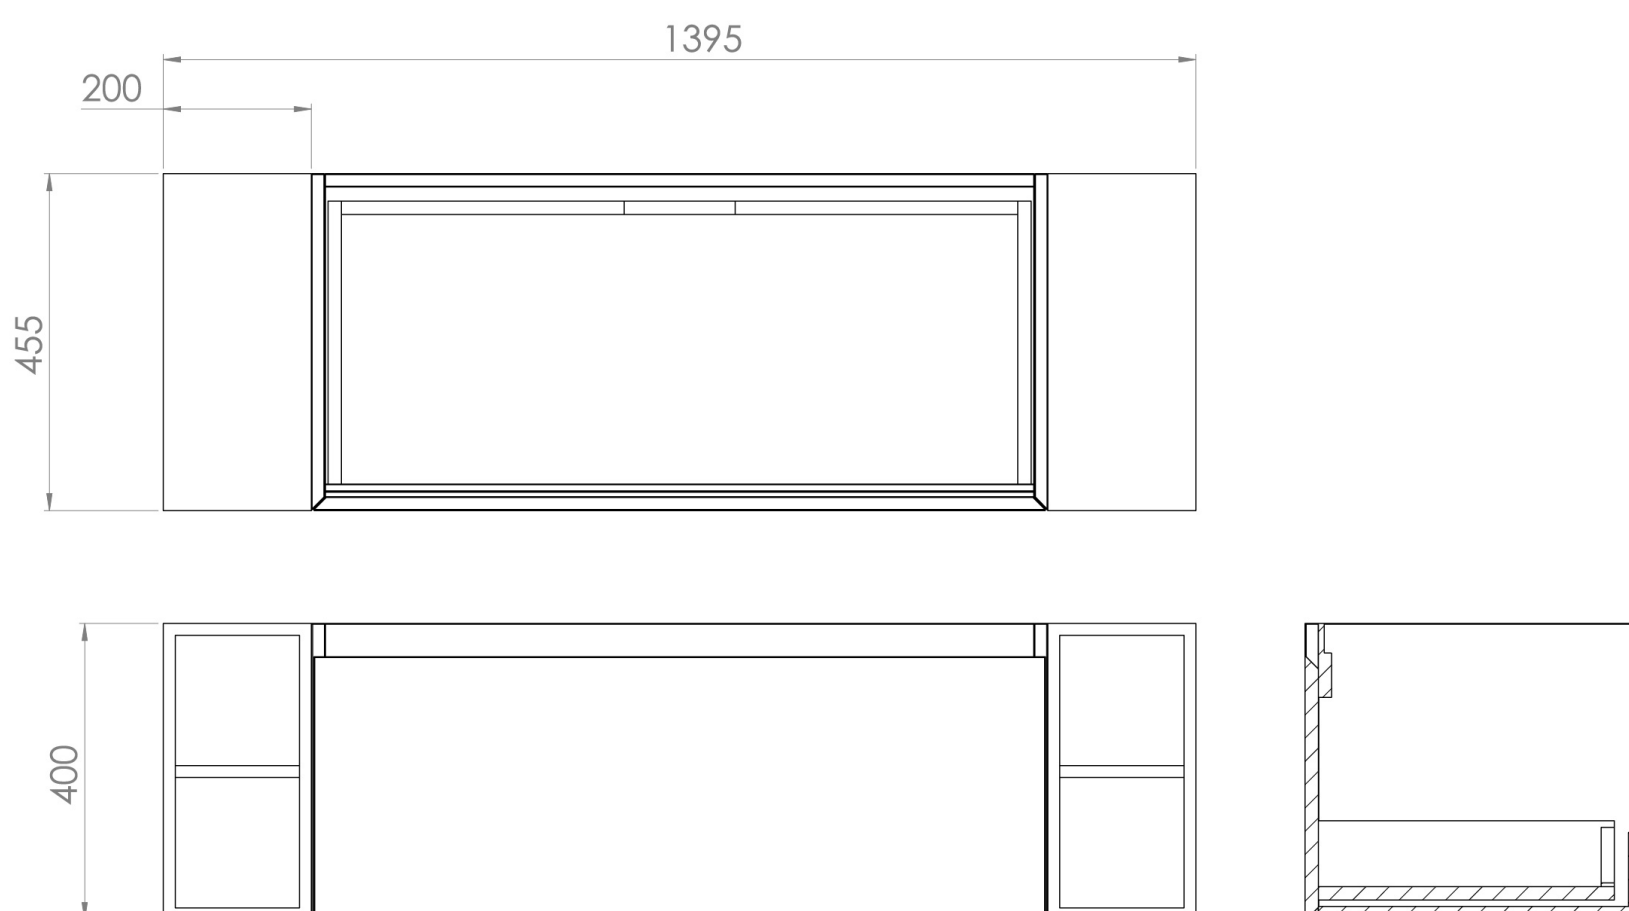

TECHNICAL DRAWING