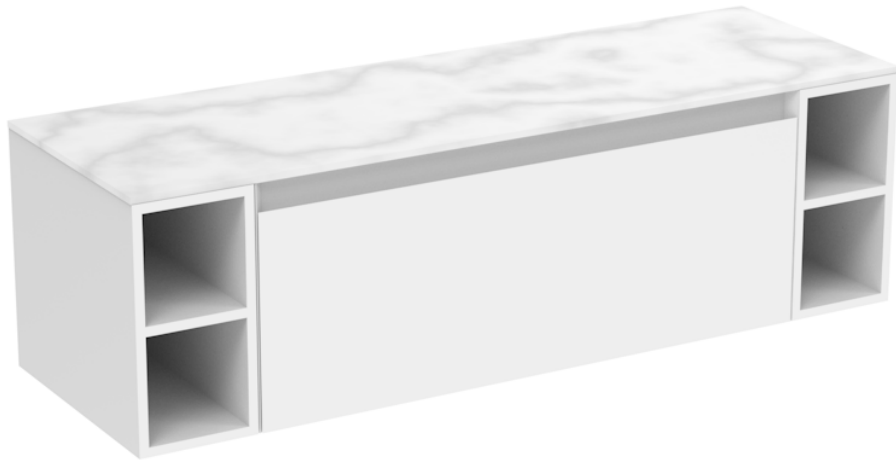

UNI 140CM KIT - 100CM 2 DRAWER WALL MOUNTED UNIT & 2 X 20CM SPACERS - MATTE WHITE

PRODUCT INFORMATION

Finish:

Matte White

Product Code: UNI140W1.S2.MW

DESCRIPTION

UNI is our collection of modern, handle-less furniture and ceramics to allow you to create a contemporary bathroom set up.

Experience versatility with our innovative design: pair any 60cm, 80cm or 100cm unit with a 20cm spacer unit and a countertop, enabling you to create your perfect basin setup.

Parts to be purchased separately.

<https://saneux.com/products/uni-140cm-kit-100cm-2-drawer-wall-mounted-unit-2-x-20cm-spacers-matte-white>