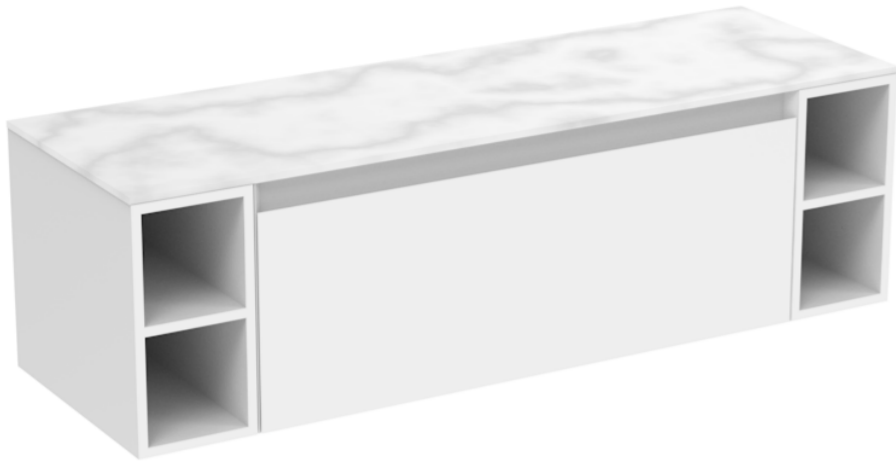

# UNI 140CM KIT - 100CM 2 DRAWER WALL MOUNTED UNIT & 2 X 20CM SPACERS - MATTE WHITE

## PRODUCT INFORMATION

Finish:

Matte White

Product Code: UNI140W1.S2.MW

## DESCRIPTION

UNI is our collection of modern, handle-less furniture and ceramics to allow you to create a contemporary bathroom set up.

Experience versatility with our innovative design: pair any 60cm, 80cm or 100cm unit with a 20cm spacer unit and a countertop, enabling you to create your perfect basin setup.