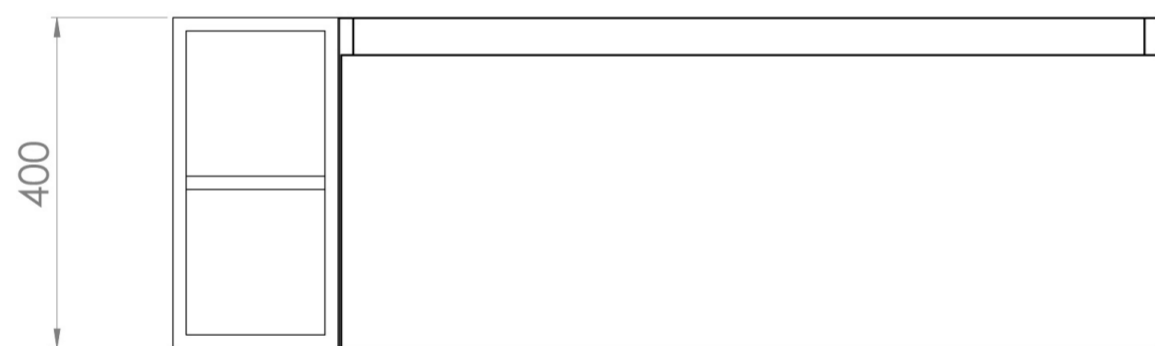

TECHNICAL DRAWING

Saneux reserves the right to alter the specifications and product range without prior notice. Dimensions are given as a guide only. Dimensions should not be used for surrounding furniture, fixtures and fittings until the product is on site.

<https://saneux.com/products/uni-120cm-kit-100cm-1-drawer-wall-mounted-unit-20cm-spacer-matte-anthracite>