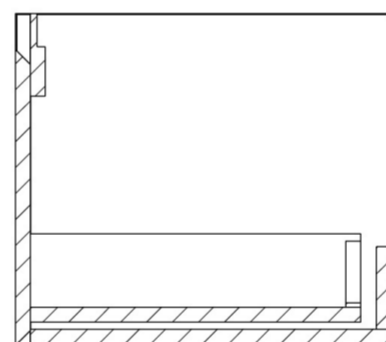

TECHNICAL DRAWING

Saneux reserves the right to alter the specifications and product range without prior notice. Dimensions are given as a guide only. Dimensions should not be used for surrounding furniture, fixtures and fittings until the product is on site.

<https://saneux.com/products/uni-120cm-kit-100cm-1-drawer-wall-mounted-unit-20cm-spacer-matte-anthracite>