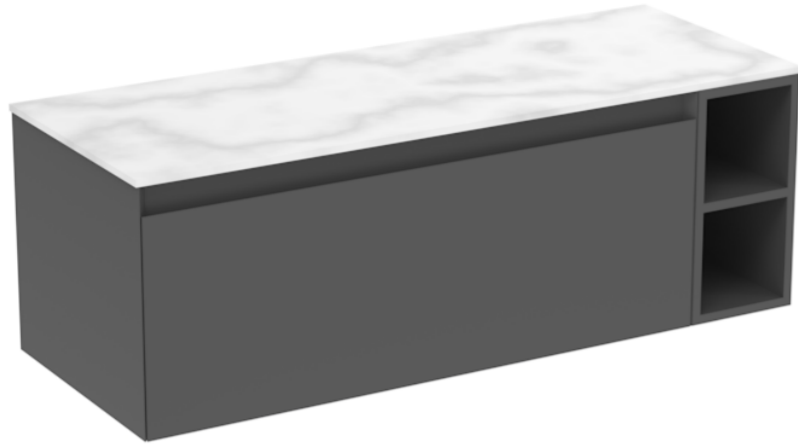

UNI 120CM KIT - 100CM 1 DRAWER WALL MOUNTED UNIT & 20CM SPACER - MATTE ANTHRACITE

PRODUCT INFORMATION

Finish:

Matte Anthracite

Product Code: UNI120W1.S.MA

DESCRIPTION

UNI is our collection of modern, handle-less furniture and ceramics to allow you to create a contemporary bathroom set up.

Experience versatility with our innovative design: pair any 60cm, 80cm or 100cm unit with a 20cm spacer unit and a countertop, enabling you to create your perfect basin setup.

Parts to be purchased separately.

<https://saneux.com/products/uni-120cm-kit-100cm-1-drawer-wall-mounted-unit-20cm-spacer-matte-anthracite>