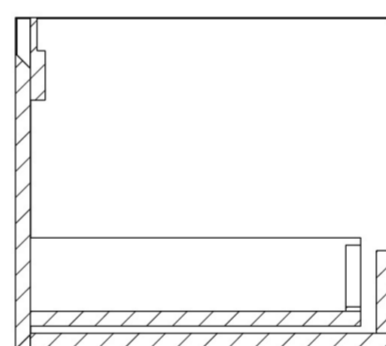

TECHNICAL DRAWING

Saneux reserves the right to alter the specifications and product range without prior notice. Dimensions are given as a guide only. Dimensions should not be used for surrounding furniture, fixtures and fittings until the product is on site.

<https://saneux.com/products/uni-120cm-kit-100cm-1-drawer-wall-mounted-unit-20cm-spacer-matte-anthracite>