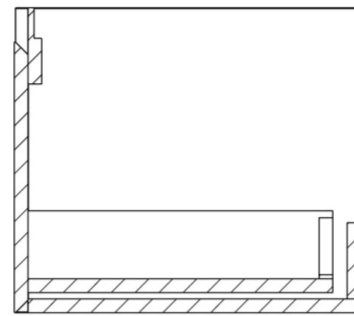

TECHNICAL DRAWING

Saneux reserves the right to alter the specifications and product range without prior notice. Dimensions are given as a guide only. Dimensions should not be used for surrounding furniture, fixtures and fittings until the product is on site.

<https://saneux.com/products/uni-120cm-kit-100cm-1-drawer-wall-mounted-unit-20cm-spacer-matte-anthracite>