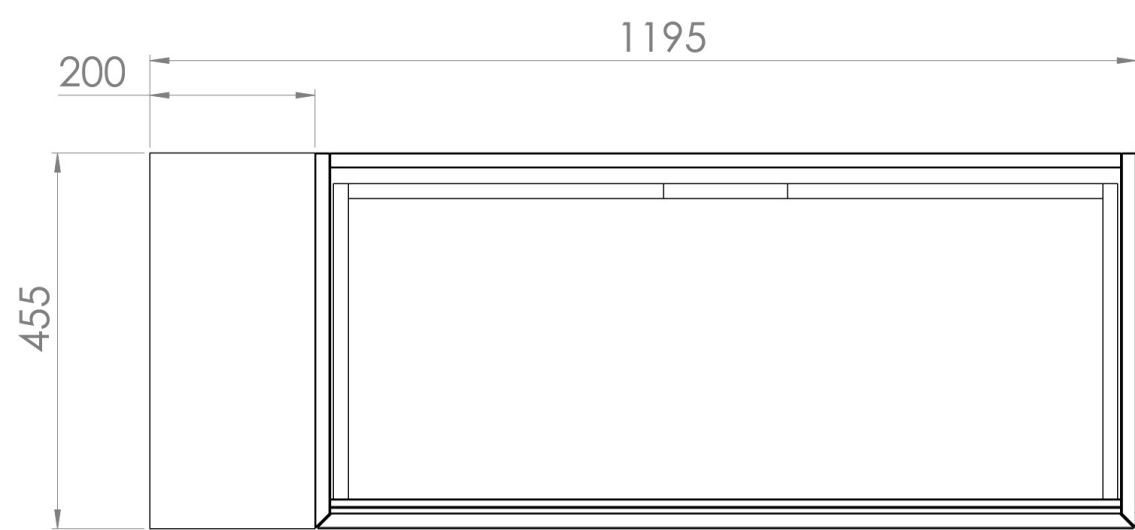

TECHNICAL DRAWING

Saneux reserves the right to alter the specifications and product range without prior notice. Dimensions are given as a guide only. Dimensions should not be used for surrounding furniture, fixtures and fittings until the product is on site.

<https://saneux.com/products/uni-120cm-kit-100cm-1-drawer-wall-mounted-unit-20cm-spacer-matte-anthracite>