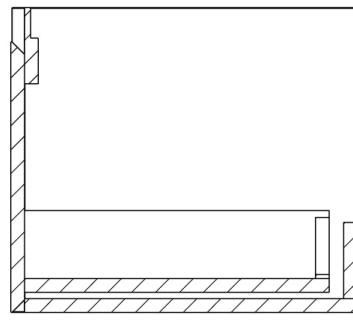

TECHNICAL DRAWING

Saneux reserves the right to alter the specifications and product range without prior notice. Dimensions are given as a guide only. Dimensions should not be used for surrounding furniture, fixtures and fittings until the product is on site.

<https://saneux.com/products/uni-120cm-kit-100cm-1-drawer-wall-mounted-unit-20cm-spacer-matte-anthracite>