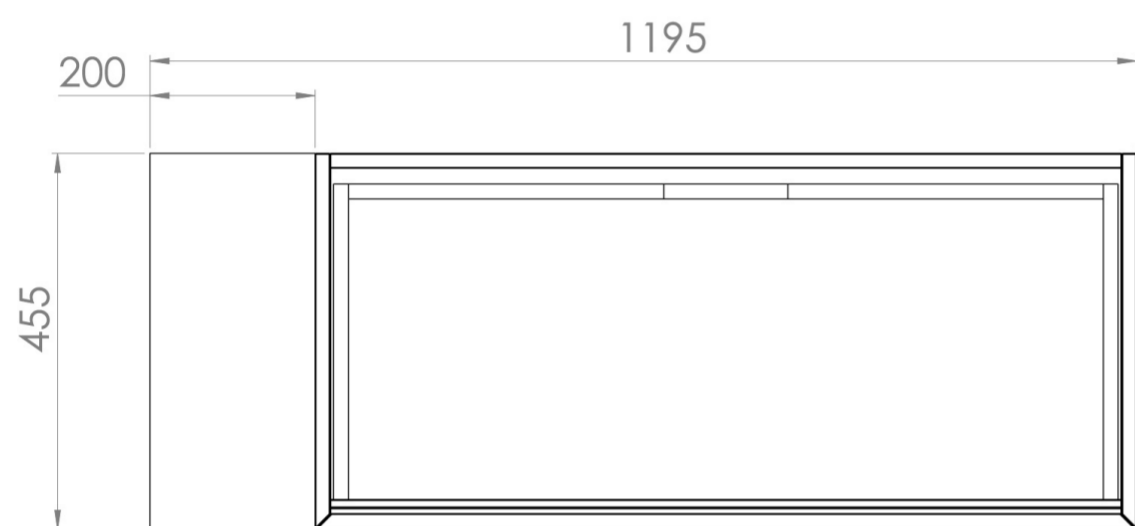

TECHNICAL DRAWING

Saneux reserves the right to alter the specifications and product range without prior notice. Dimensions are given as a guide only. Dimensions should not be used for surrounding furniture, fixtures and fittings until the product is on site.

<https://saneux.com/products/uni-120cm-kit-100cm-1-drawer-wall-mounted-unit-20cm-spacer-matte-anthracite>