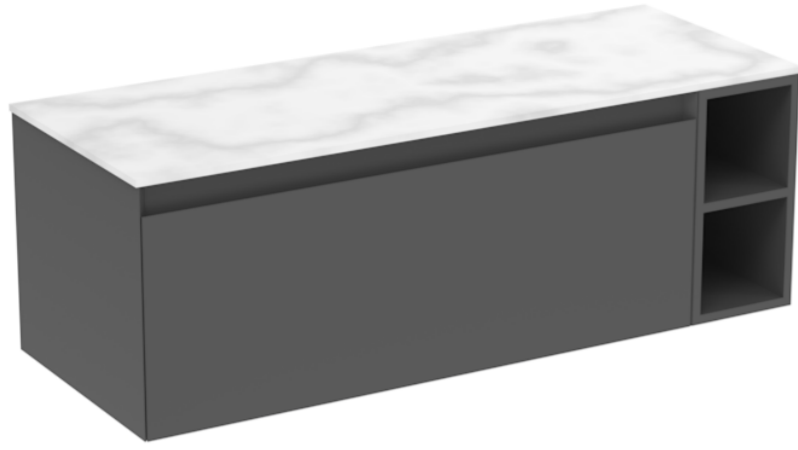

# UNI 120CM KIT - 100CM 1 DRAWER WALL MOUNTED UNIT & 20CM SPACER - MATTE ANTHRACITE

---

## PRODUCT INFORMATION

**Finish:** Matte Anthracite

**Product Code:** UNI120W1.S.MA

---

## DESCRIPTION

UNI is our collection of modern, handle-less furniture and ceramics to allow you to create a contemporary bathroom set up.

Experience versatility with our innovative design: pair any 60cm, 80cm or 100cm unit with a 20cm spacer unit and a countertop, enabling you to create your perfect basin setup.