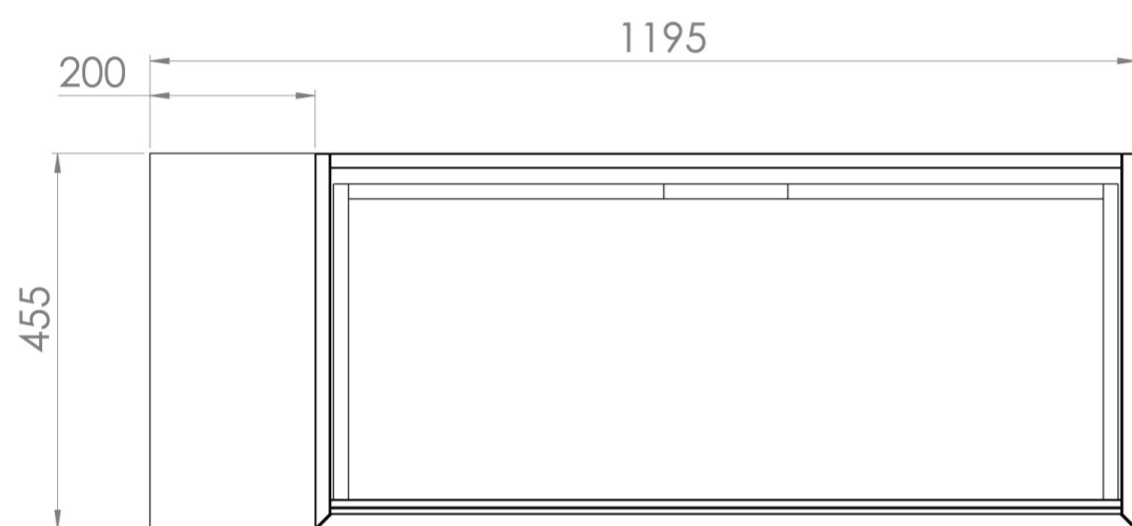

TECHNICAL DRAWING

Saneux reserves the right to alter the specifications and product range without prior notice. Dimensions are given as a guide only. Dimensions should not be used for surrounding furniture, fixtures and fittings until the product is on site.

<https://saneux.com/products/uni-120cm-kit-100cm-1-drawer-wall-mounted-unit-20cm-spacer-matte-anthracite>