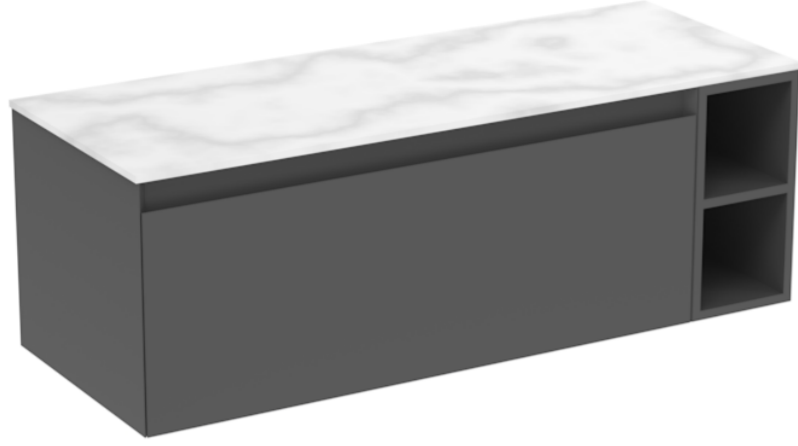

UNI 120CM KIT - 100CM 1 DRAWER WALL MOUNTED UNIT & 20CM SPACER - MATTE ANTHRACITE

PRODUCT INFORMATION

Finish: Matte Anthracite

Product Code: UNI120W1.S.MA

DESCRIPTION

UNI is our collection of modern, handle-less furniture and ceramics to allow you to create a contemporary bathroom set up.

Experience versatility with our innovative design: pair any 60cm, 80cm or 100cm unit with a 20cm spacer unit and a countertop, enabling you to create your perfect basin setup.

Parts to be purchased separately.

<https://saneux.com/products/uni-120cm-kit-100cm-1-drawer-wall-mounted-unit-20cm-spacer-matte-anthracite>