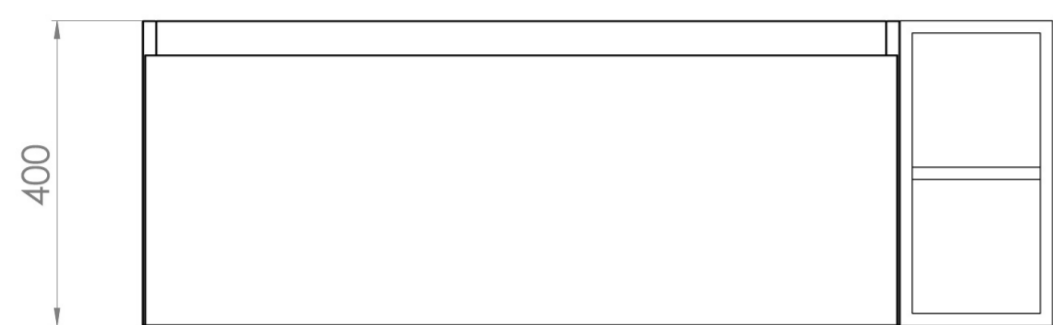

TECHNICAL DRAWING

Saneux reserves the right to alter the specifications and product range without prior notice. Dimensions are given as a guide only. Dimensions should not be used for surrounding furniture, fixtures and fittings until the product is on site.

<https://saneux.com/products/uni-120cm-kit-100cm-1-drawer-wall-mounted-unit-20cm-spacer-matte-anthracite>