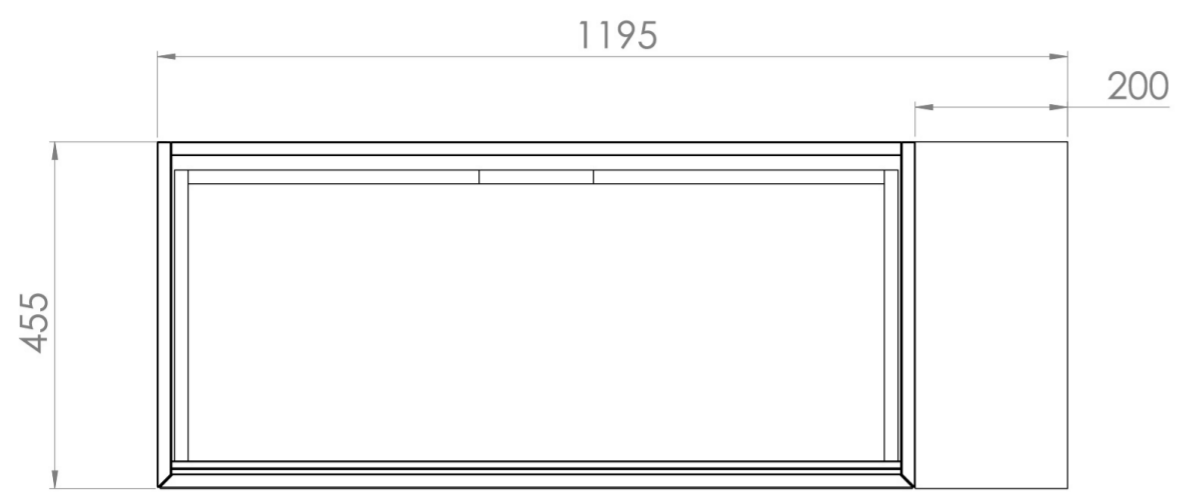

TECHNICAL DRAWING

Saneux reserves the right to alter the specifications and product range without prior notice. Dimensions are given as a guide only. Dimensions should not be used for surrounding furniture, fixtures and fittings until the product is on site.

<https://saneux.com/products/uni-120cm-kit-100cm-1-drawer-wall-mounted-unit-20cm-spacer-matte-anthracite>