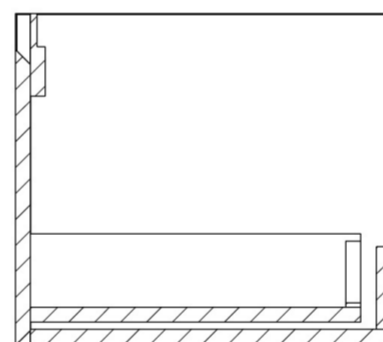

TECHNICAL DRAWING

Saneux reserves the right to alter the specifications and product range without prior notice. Dimensions are given as a guide only. Dimensions should not be used for surrounding furniture, fixtures and fittings until the product is on site.

<https://saneux.com/products/uni-120cm-kit-100cm-1-drawer-wall-mounted-unit-20cm-spacer-matte-anthracite>