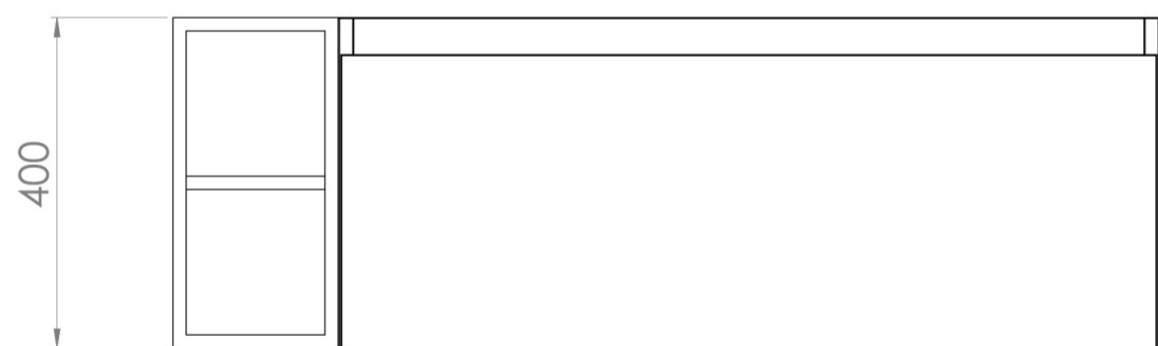

TECHNICAL DRAWING

Saneux reserves the right to alter the specifications and product range without prior notice. Dimensions are given as a guide only. Dimensions should not be used for surrounding furniture, fixtures and fittings until the product is on site.

<https://saneux.com/products/uni-120cm-kit-100cm-1-drawer-wall-mounted-unit-20cm-spacer-matte-anthracite>