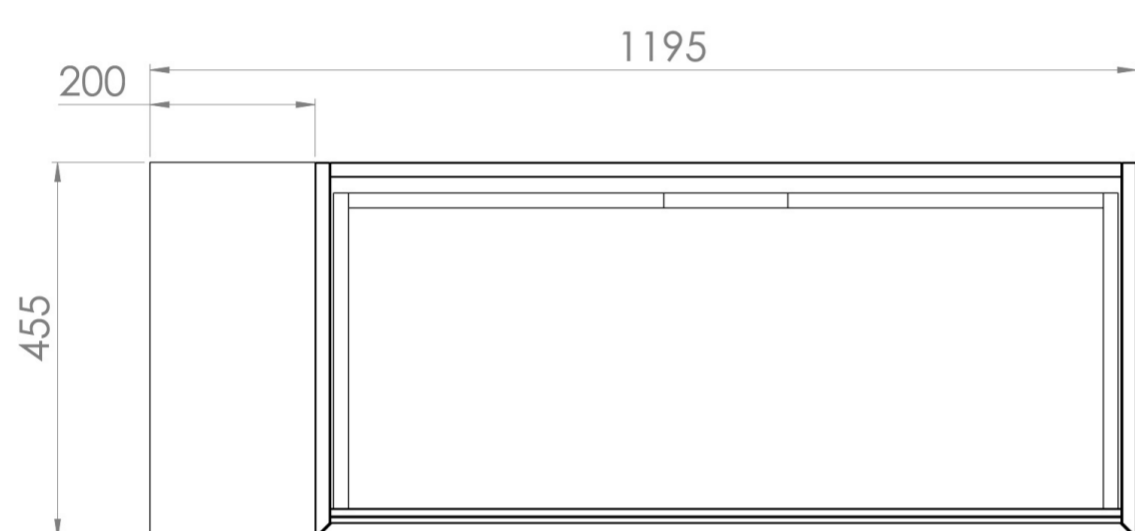

TECHNICAL DRAWING

Saneux reserves the right to alter the specifications and product range without prior notice. Dimensions are given as a guide only. Dimensions should not be used for surrounding furniture, fixtures and fittings until the product is on site.

<https://saneux.com/products/uni-120cm-kit-100cm-1-drawer-wall-mounted-unit-20cm-spacer-matte-anthracite>