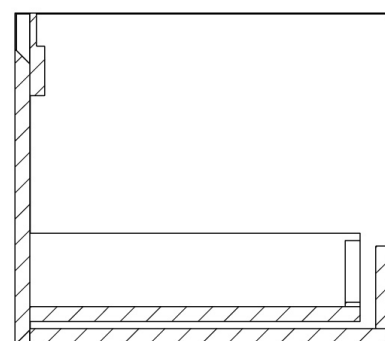

TECHNICAL DRAWING

Saneux reserves the right to alter the specifications and product range without prior notice. Dimensions are given as a guide only. Dimensions should not be used for surrounding furniture, fixtures and fittings until the product is on site.

<https://saneux.com/products/uni-120cm-kit-100cm-1-drawer-wall-mounted-unit-20cm-spacer-matte-anthracite>