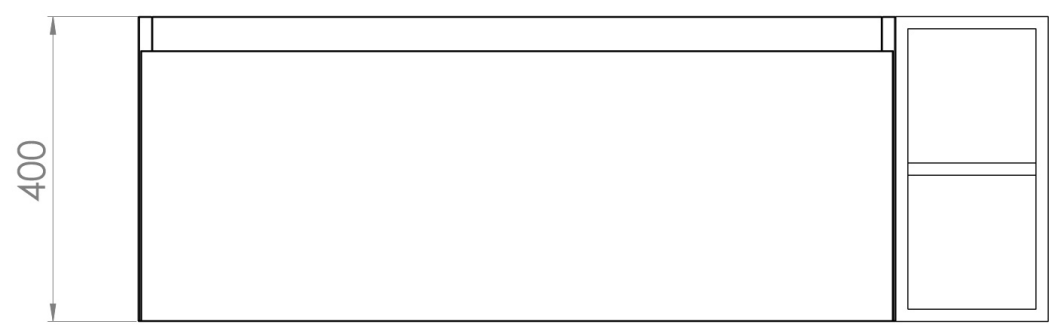

TECHNICAL DRAWING

Saneux reserves the right to alter the specifications and product range without prior notice. Dimensions are given as a guide only. Dimensions should not be used for surrounding furniture, fixtures and fittings until the product is on site.

<https://saneux.com/products/uni-120cm-kit-100cm-1-drawer-wall-mounted-unit-20cm-spacer-matte-anthracite>