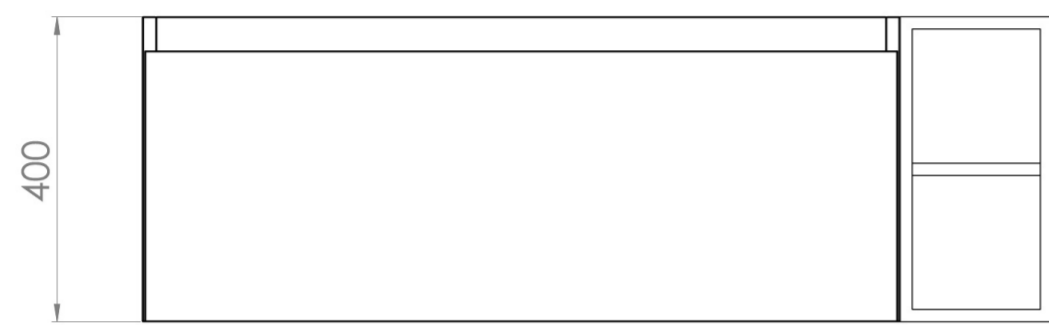

TECHNICAL DRAWING

Saneux reserves the right to alter the specifications and product range without prior notice. Dimensions are given as a guide only. Dimensions should not be used for surrounding furniture, fixtures and fittings until the product is on site.

<https://saneux.com/products/uni-120cm-kit-100cm-1-drawer-wall-mounted-unit-20cm-spacer-matte-anthracite>