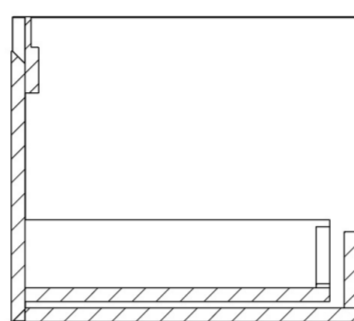

TECHNICAL DRAWING

Saneux reserves the right to alter the specifications and product range without prior notice. Dimensions are given as a guide only. Dimensions should not be used for surrounding furniture, fixtures and fittings until the product is on site.

<https://saneux.com/products/uni-120cm-kit-100cm-1-drawer-wall-mounted-unit-20cm-spacer-matte-anthracite>