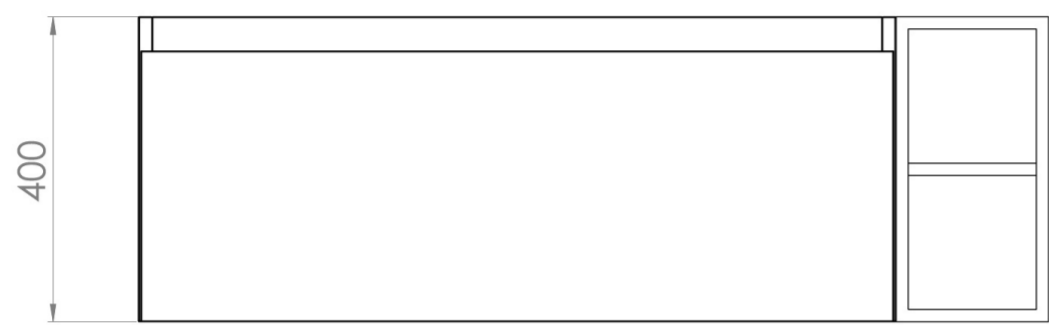

TECHNICAL DRAWING

Saneux reserves the right to alter the specifications and product range without prior notice. Dimensions are given as a guide only. Dimensions should not be used for surrounding furniture, fixtures and fittings until the product is on site.

<https://saneux.com/products/uni-120cm-kit-100cm-1-drawer-wall-mounted-unit-20cm-spacer-matte-anthracite>