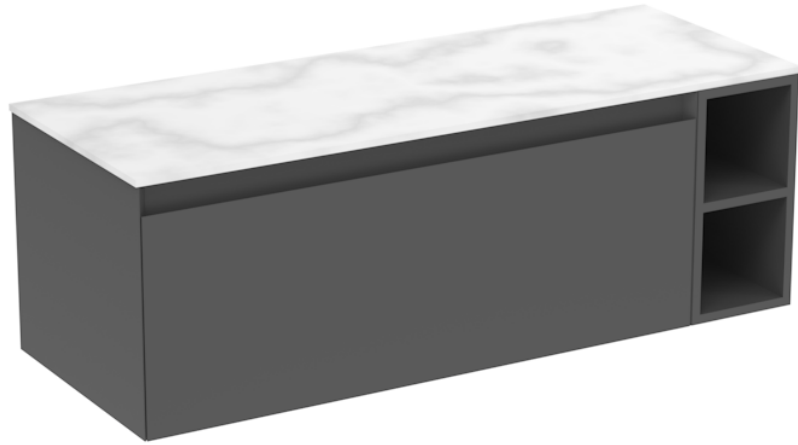

# UNI 120CM KIT - 100CM 1 DRAWER WALL MOUNTED UNIT & 20CM SPACER - MATTE ANTHRACITE

---

## PRODUCT INFORMATION

**Finish:**

Matte Anthracite

**Product Code:** UNI120W1.S.MA

---

## DESCRIPTION

UNI is our collection of modern, handle-less furniture and ceramics to allow you to create a contemporary bathroom set up.

Experience versatility with our innovative design: pair any 60cm, 80cm or 100cm unit with a 20cm spacer unit and a countertop, enabling you to create your perfect basin setup.