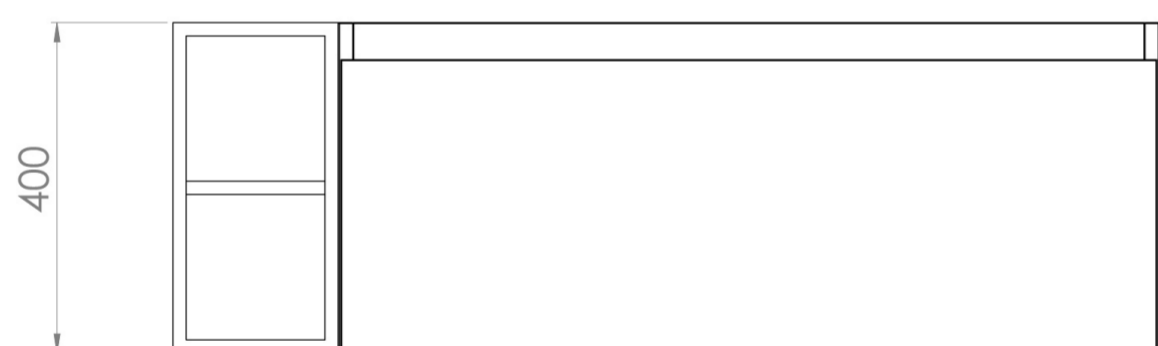

TECHNICAL DRAWING

Saneux reserves the right to alter the specifications and product range without prior notice. Dimensions are given as a guide only. Dimensions should not be used for surrounding furniture, fixtures and fittings until the product is on site.

<https://saneux.com/products/uni-120cm-kit-100cm-1-drawer-wall-mounted-unit-20cm-spacer-matte-anthracite>