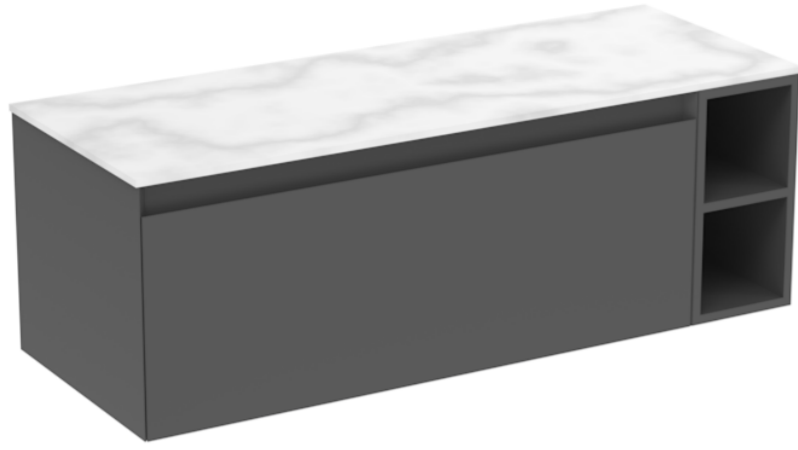

# UNI 120CM KIT - 100CM 1 DRAWER WALL MOUNTED UNIT & 20CM SPACER - MATTE ANTHRACITE

---

## PRODUCT INFORMATION

**Finish:**

Matte Anthracite

**Product Code:** UNI120W1.S.MA

---

## DESCRIPTION

UNI is our collection of modern, handle-less furniture and ceramics to allow you to create a contemporary bathroom set up.

Experience versatility with our innovative design: pair any 60cm, 80cm or 100cm unit with a 20cm spacer unit and a countertop, enabling you to create your perfect basin setup.