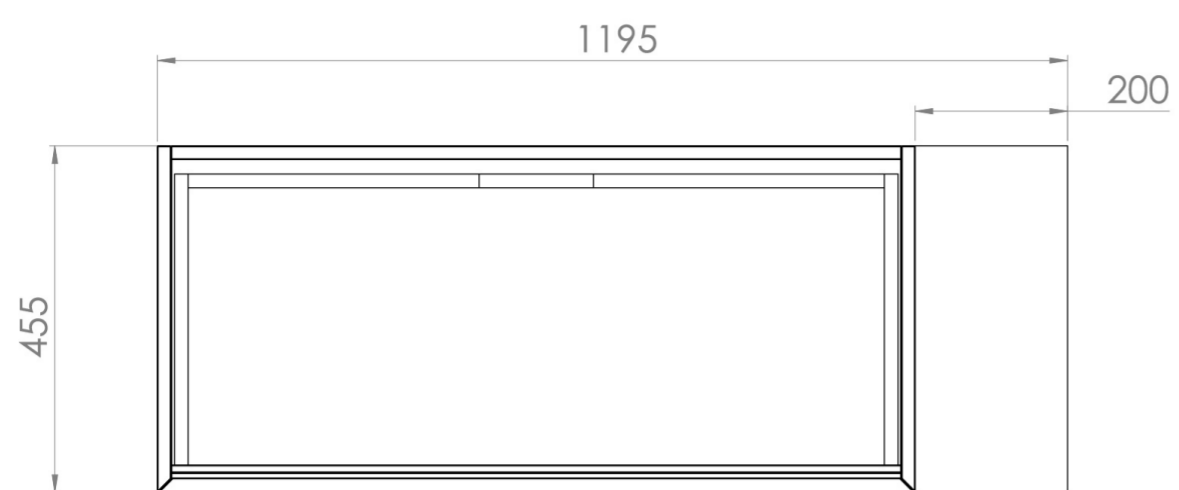

TECHNICAL DRAWING

Saneux reserves the right to alter the specifications and product range without prior notice. Dimensions are given as a guide only. Dimensions should not be used for surrounding furniture, fixtures and fittings until the product is on site.

<https://saneux.com/products/uni-120cm-kit-100cm-1-drawer-wall-mounted-unit-20cm-spacer-matte-anthracite>