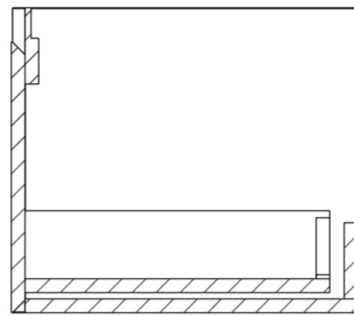

TECHNICAL DRAWING

Saneux reserves the right to alter the specifications and product range without prior notice. Dimensions are given as a guide only. Dimensions should not be used for surrounding furniture, fixtures and fittings until the product is on site.

<https://saneux.com/products/uni-120cm-kit-100cm-1-drawer-wall-mounted-unit-20cm-spacer-matte-anthracite>