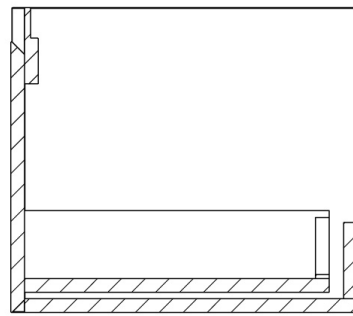

TECHNICAL DRAWING

Saneux reserves the right to alter the specifications and product range without prior notice. Dimensions are given as a guide only. Dimensions should not be used for surrounding furniture, fixtures and fittings until the product is on site.

<https://saneux.com/products/uni-120cm-kit-100cm-1-drawer-wall-mounted-unit-20cm-spacer-english-oak>