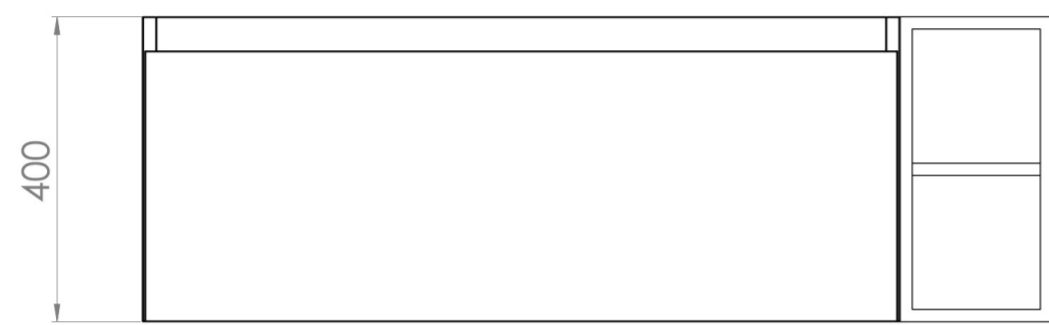

TECHNICAL DRAWING

Saneux reserves the right to alter the specifications and product range without prior notice. Dimensions are given as a guide only. Dimensions should not be used for surrounding furniture, fixtures and fittings until the product is on site.

<https://saneux.com/products/uni-120cm-kit-100cm-1-drawer-wall-mounted-unit-20cm-spacer-english-oak>