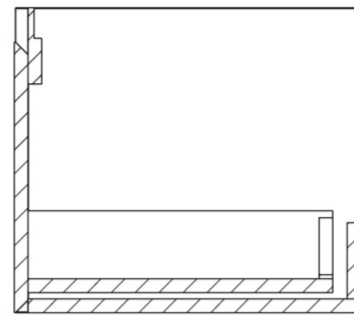

TECHNICAL DRAWING

Saneux reserves the right to alter the specifications and product range without prior notice. Dimensions are given as a guide only. Dimensions should not be used for surrounding furniture, fixtures and fittings until the product is on site.

<https://saneux.com/products/uni-120cm-kit-100cm-1-drawer-wall-mounted-unit-20cm-spacer-english-oak>