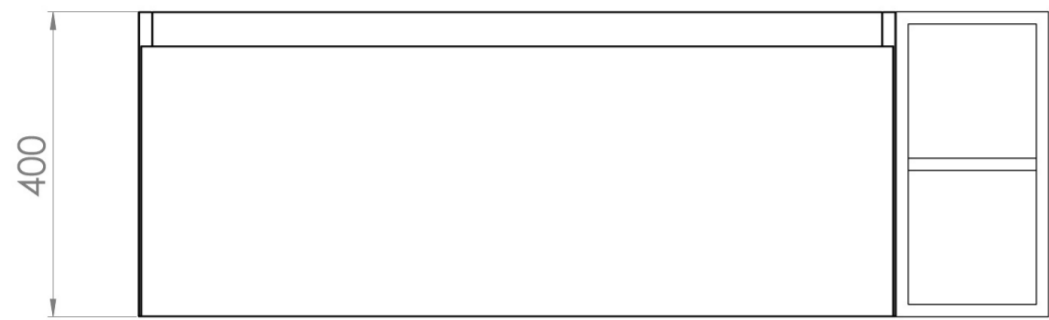

TECHNICAL DRAWING

Saneux reserves the right to alter the specifications and product range without prior notice. Dimensions are given as a guide only. Dimensions should not be used for surrounding furniture, fixtures and fittings until the product is on site.

<https://saneux.com/products/uni-120cm-kit-100cm-1-drawer-wall-mounted-unit-20cm-spacer-english-oak>