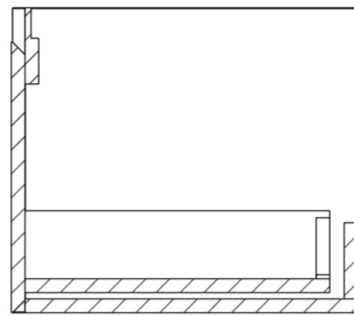

TECHNICAL DRAWING

Saneux reserves the right to alter the specifications and product range without prior notice. Dimensions are given as a guide only. Dimensions should not be used for surrounding furniture, fixtures and fittings until the product is on site.

<https://saneux.com/products/uni-120cm-kit-100cm-1-drawer-wall-mounted-unit-20cm-spacer-english-oak>