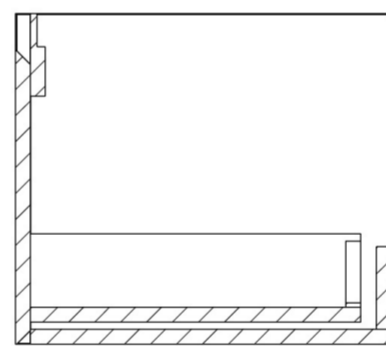

TECHNICAL DRAWING

Saneux reserves the right to alter the specifications and product range without prior notice. Dimensions are given as a guide only. Dimensions should not be used for surrounding furniture, fixtures and fittings until the product is on site.

<https://saneux.com/products/uni-120cm-kit-100cm-1-drawer-wall-mounted-unit-20cm-spacer-english-oak>