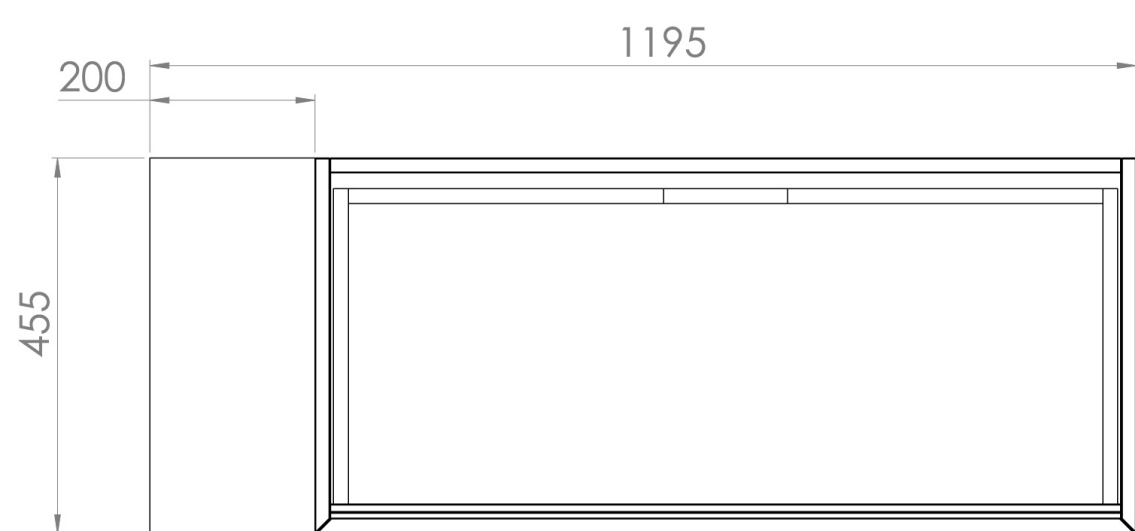

TECHNICAL DRAWING

Saneux reserves the right to alter the specifications and product range without prior notice. Dimensions are given as a guide only. Dimensions should not be used for surrounding furniture, fixtures and fittings until the product is on site.

<https://saneux.com/products/uni-120cm-kit-100cm-1-drawer-wall-mounted-unit-20cm-spacer-english-oak>