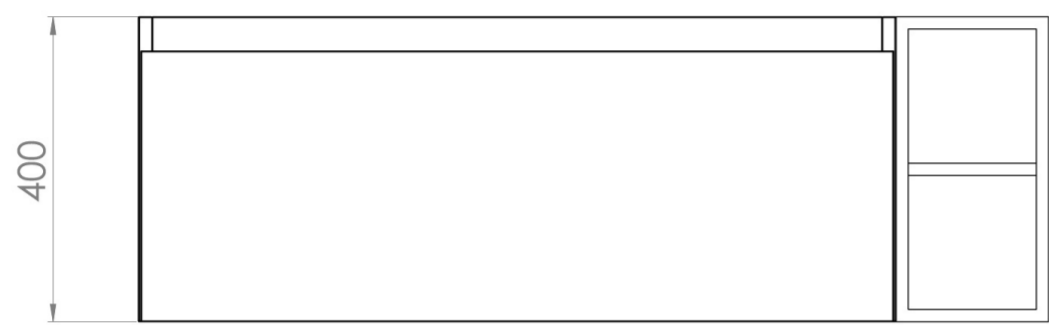

TECHNICAL DRAWING

Saneux reserves the right to alter the specifications and product range without prior notice. Dimensions are given as a guide only. Dimensions should not be used for surrounding furniture, fixtures and fittings until the product is on site.

<https://saneux.com/products/uni-120cm-kit-100cm-1-drawer-wall-mounted-unit-20cm-spacer-english-oak>