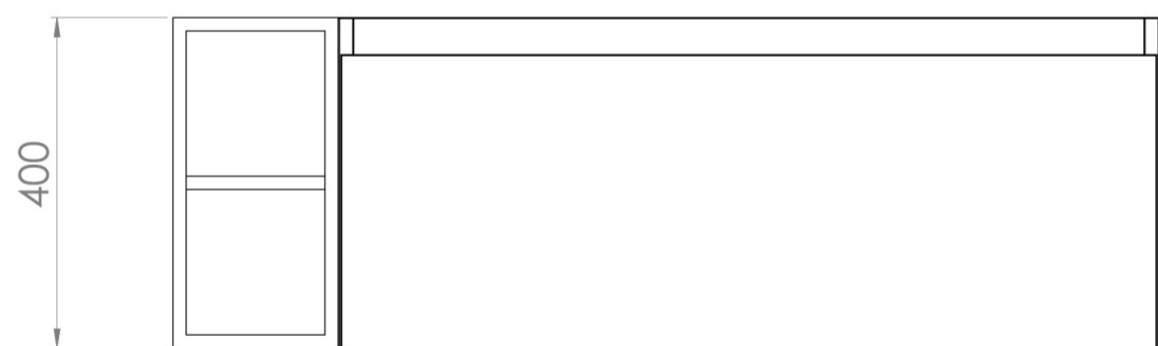

TECHNICAL DRAWING

Saneux reserves the right to alter the specifications and product range without prior notice. Dimensions are given as a guide only. Dimensions should not be used for surrounding furniture, fixtures and fittings until the product is on site.

<https://saneux.com/products/uni-120cm-kit-100cm-1-drawer-wall-mounted-unit-20cm-spacer-english-oak>