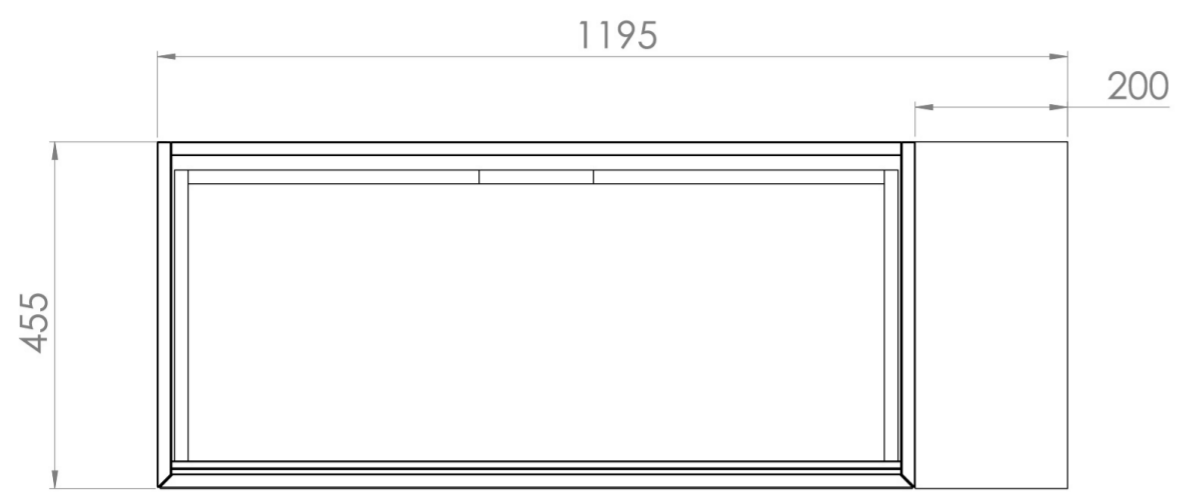

TECHNICAL DRAWING

Saneux reserves the right to alter the specifications and product range without prior notice. Dimensions are given as a guide only. Dimensions should not be used for surrounding furniture, fixtures and fittings until the product is on site.

<https://saneux.com/products/uni-120cm-kit-100cm-1-drawer-wall-mounted-unit-20cm-spacer-english-oak>