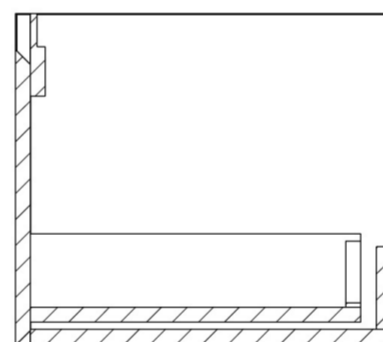

TECHNICAL DRAWING

Saneux reserves the right to alter the specifications and product range without prior notice. Dimensions are given as a guide only. Dimensions should not be used for surrounding furniture, fixtures and fittings until the product is on site.

<https://saneux.com/products/uni-120cm-kit-100cm-1-drawer-wall-mounted-unit-20cm-spacer-english-oak>