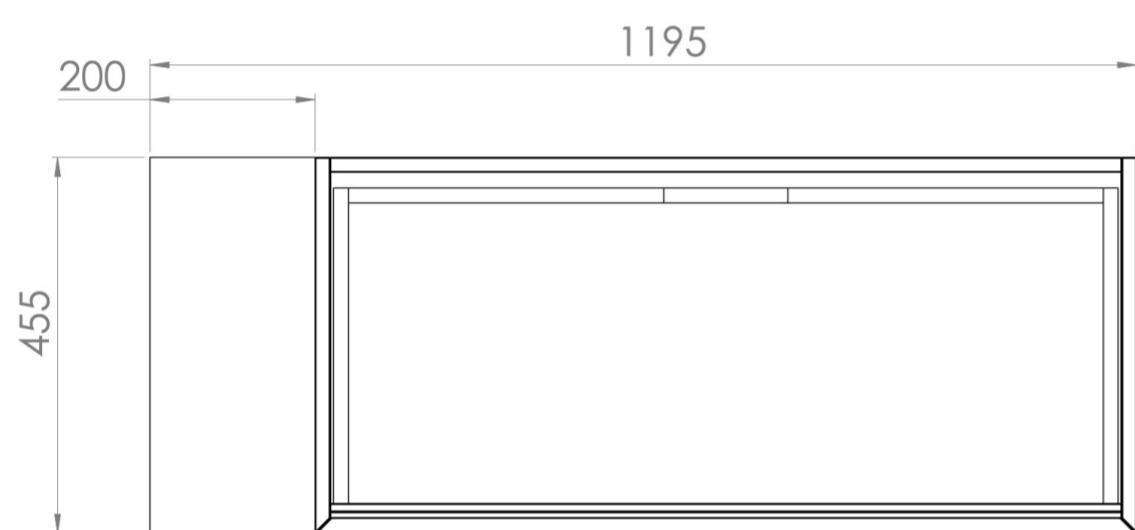

TECHNICAL DRAWING

Saneux reserves the right to alter the specifications and product range without prior notice. Dimensions are given as a guide only. Dimensions should not be used for surrounding furniture, fixtures and fittings until the product is on site.

<https://saneux.com/products/uni-120cm-kit-100cm-1-drawer-wall-mounted-unit-20cm-spacer-english-oak>