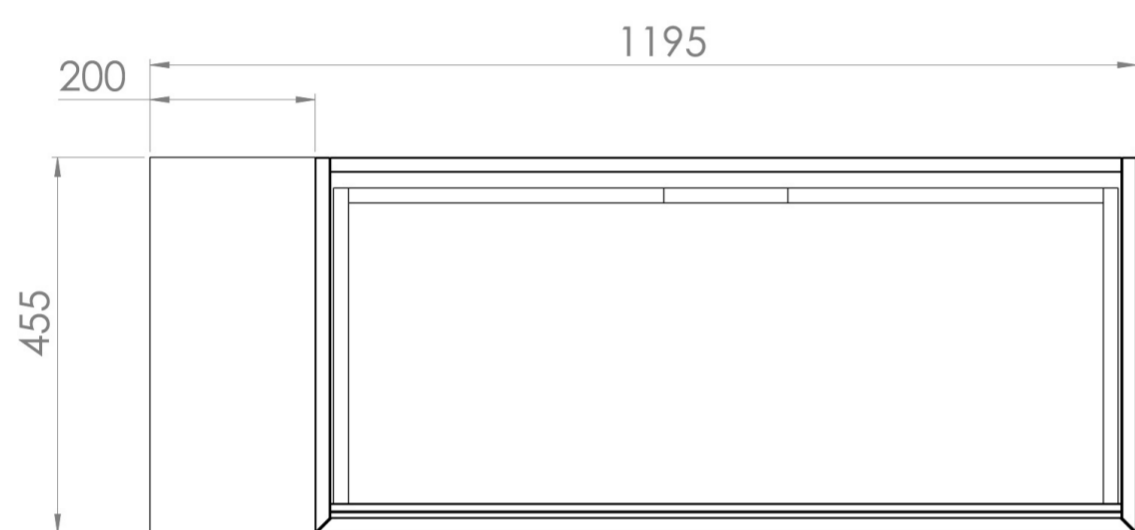

## DESCRIPTION

UNI is our collection of modern, handle-less furniture and ceramics to allow you to create a contemporary bathroom set up.

Experience versatility with our innovative design: pair any 60cm, 80cm or 100cm unit with a 20cm spacer unit and a countertop, enabling you to create your perfect basin setup.