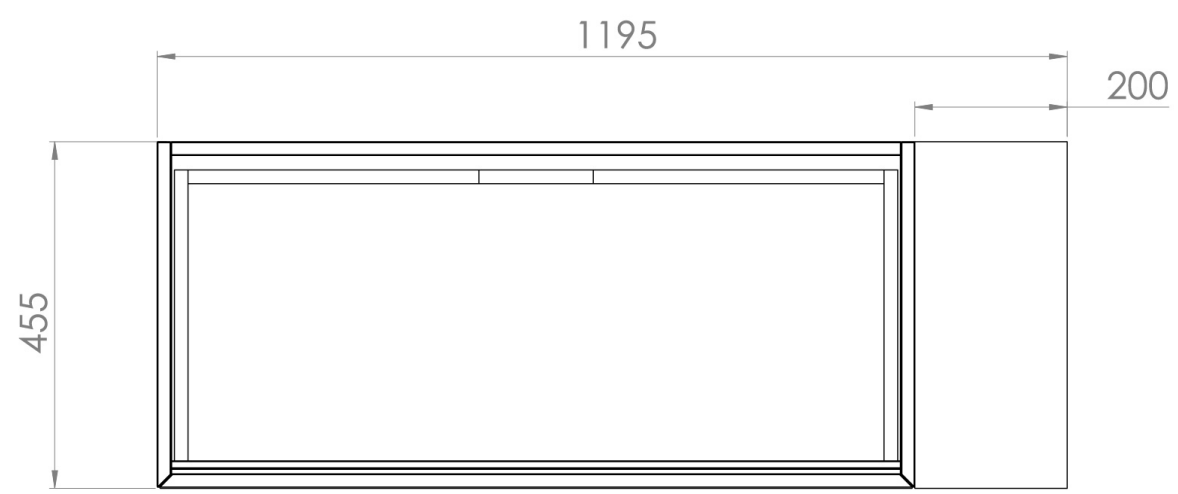

TECHNICAL DRAWING

Saneux reserves the right to alter the specifications and product range without prior notice. Dimensions are given as a guide only. Dimensions should not be used for surrounding furniture, fixtures and fittings until the product is on site.

<https://saneux.com/products/uni-120cm-kit-100cm-1-drawer-wall-mounted-unit-20cm-spacer-english-oak>