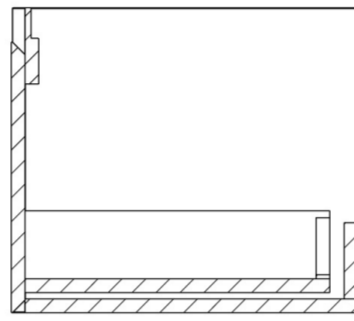

TECHNICAL DRAWING

Saneux reserves the right to alter the specifications and product range without prior notice. Dimensions are given as a guide only. Dimensions should not be used for surrounding furniture, fixtures and fittings until the product is on site.

<https://saneux.com/products/uni-120cm-kit-100cm-1-drawer-wall-mounted-unit-20cm-spacer-english-oak>