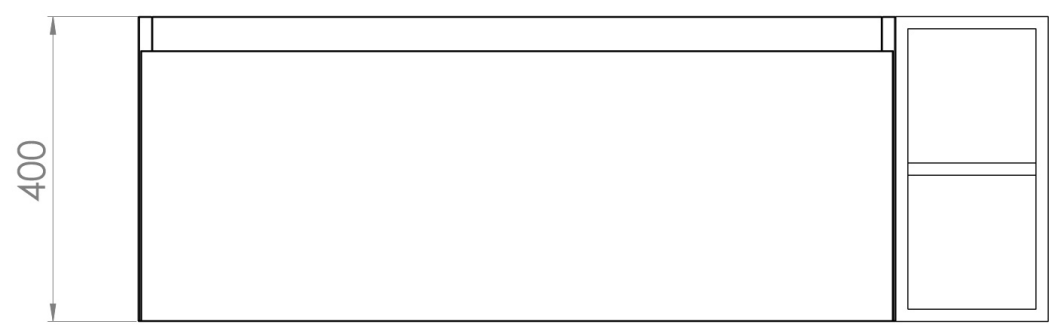

TECHNICAL DRAWING

Saneux reserves the right to alter the specifications and product range without prior notice. Dimensions are given as a guide only. Dimensions should not be used for surrounding furniture, fixtures and fittings until the product is on site.

<https://saneux.com/products/uni-120cm-kit-100cm-1-drawer-wall-mounted-unit-20cm-spacer-english-oak>