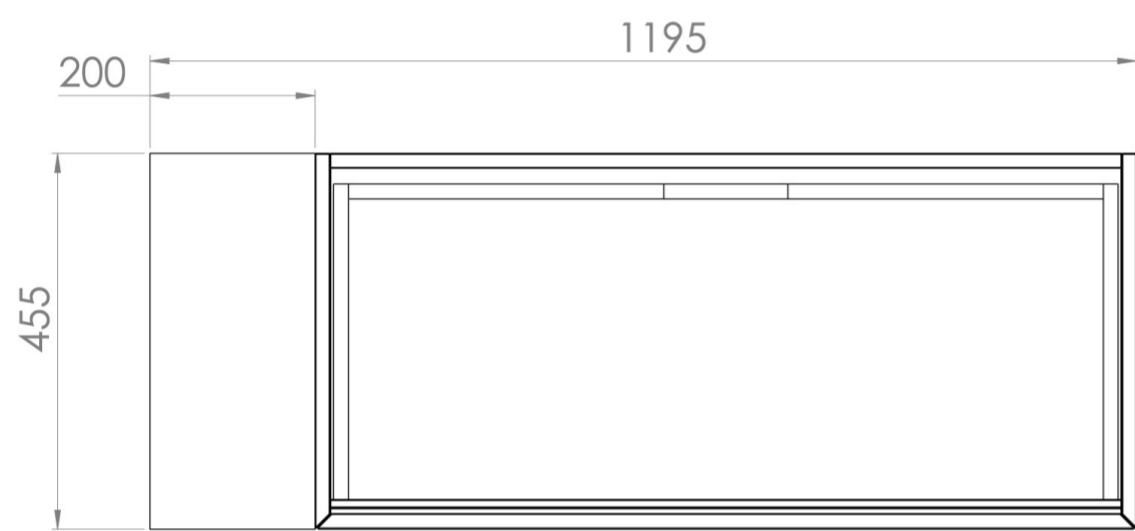

TECHNICAL DRAWING

Saneux reserves the right to alter the specifications and product range without prior notice. Dimensions are given as a guide only. Dimensions should not be used for surrounding furniture, fixtures and fittings until the product is on site.

<https://saneux.com/products/uni-120cm-kit-100cm-1-drawer-wall-mounted-unit-20cm-spacer-english-oak>