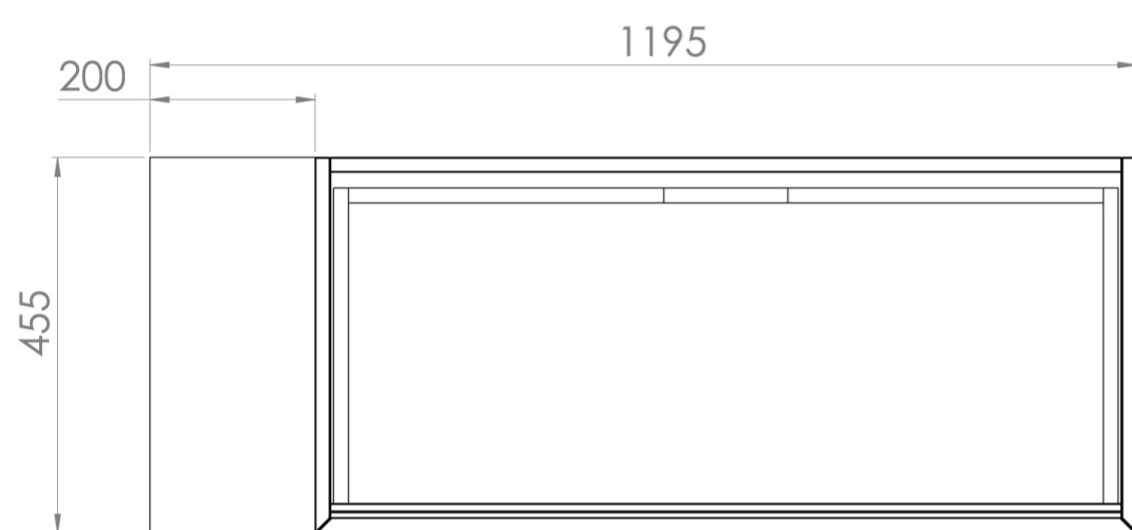

TECHNICAL DRAWING

Saneux reserves the right to alter the specifications and product range without prior notice. Dimensions are given as a guide only. Dimensions should not be used for surrounding furniture, fixtures and fittings until the product is on site.

<https://saneux.com/products/uni-120cm-kit-100cm-1-drawer-wall-mounted-unit-20cm-spacer-matte-white>