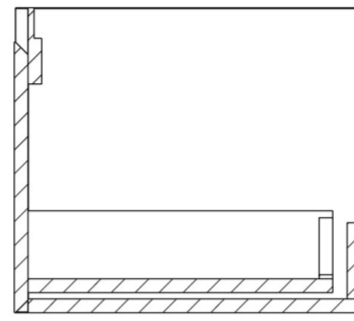

TECHNICAL DRAWING

Saneux reserves the right to alter the specifications and product range without prior notice. Dimensions are given as a guide only. Dimensions should not be used for surrounding furniture, fixtures and fittings until the product is on site.

<https://saneux.com/products/uni-120cm-kit-100cm-1-drawer-wall-mounted-unit-20cm-spacer-matte-white>