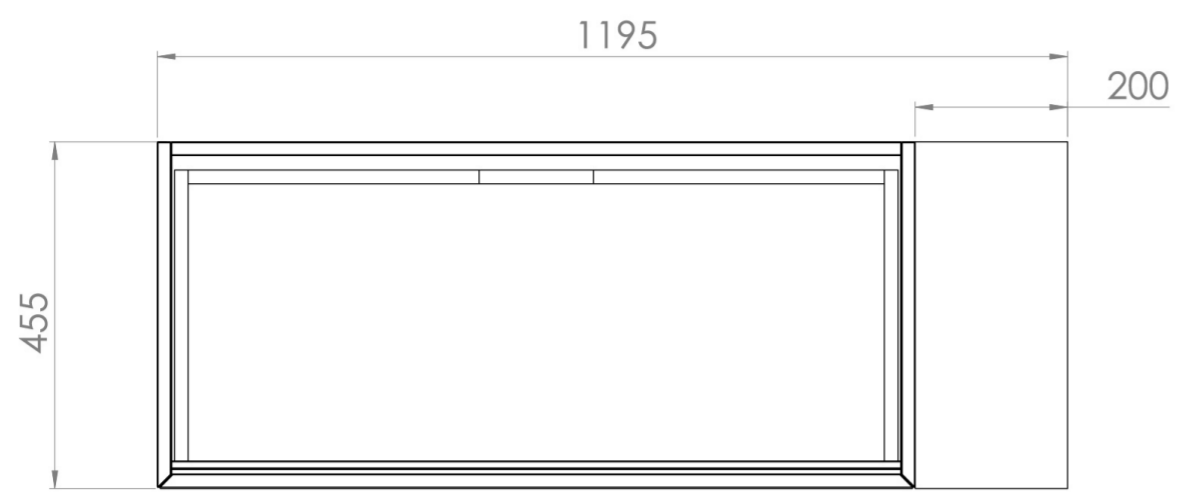

TECHNICAL DRAWING

Saneux reserves the right to alter the specifications and product range without prior notice. Dimensions are given as a guide only. Dimensions should not be used for surrounding furniture, fixtures and fittings until the product is on site.

<https://saneux.com/products/uni-120cm-kit-100cm-1-drawer-wall-mounted-unit-20cm-spacer-matte-white>