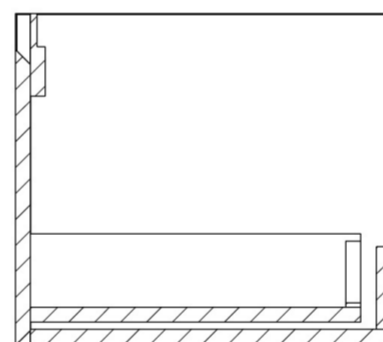

TECHNICAL DRAWING

Saneux reserves the right to alter the specifications and product range without prior notice. Dimensions are given as a guide only. Dimensions should not be used for surrounding furniture, fixtures and fittings until the product is on site.

<https://saneux.com/products/uni-120cm-kit-100cm-1-drawer-wall-mounted-unit-20cm-spacer-matte-white>