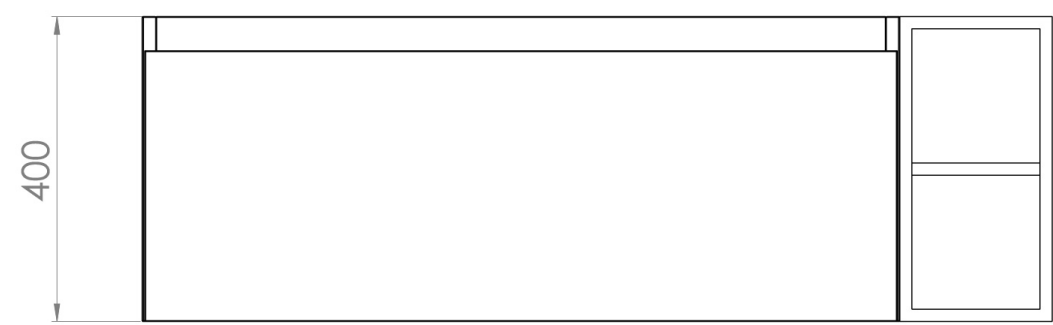

TECHNICAL DRAWING

Saneux reserves the right to alter the specifications and product range without prior notice. Dimensions are given as a guide only. Dimensions should not be used for surrounding furniture, fixtures and fittings until the product is on site.

<https://saneux.com/products/uni-120cm-kit-100cm-1-drawer-wall-mounted-unit-20cm-spacer-matte-white>