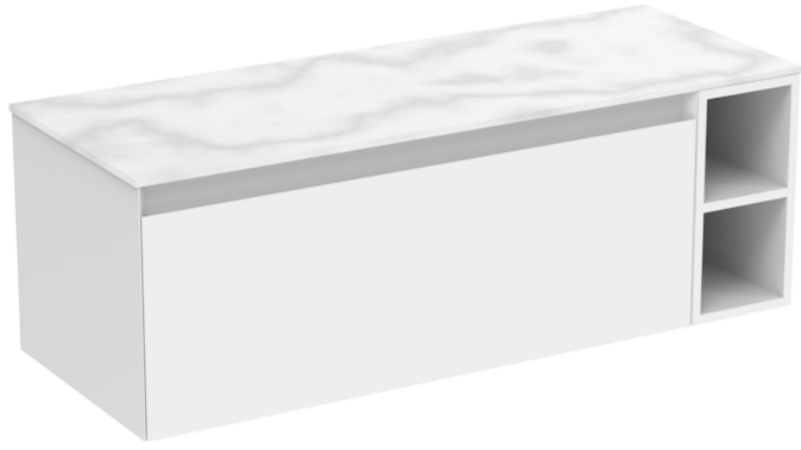

# UNI 120CM KIT - 100CM 1 DRAWER WALL MOUNTED UNIT & 20CM SPACER - MATTE WHITE

---

## PRODUCT INFORMATION

**Finish:** Matte White

**Product Code:** UNI120W1.S.MW

---

## DESCRIPTION

UNI is our collection of modern, handle-less furniture and ceramics to allow you to create a contemporary bathroom set up.

Experience versatility with our innovative design: pair any 60cm, 80cm or 100cm unit with a 20cm spacer unit and a countertop, enabling you to create your perfect basin setup.