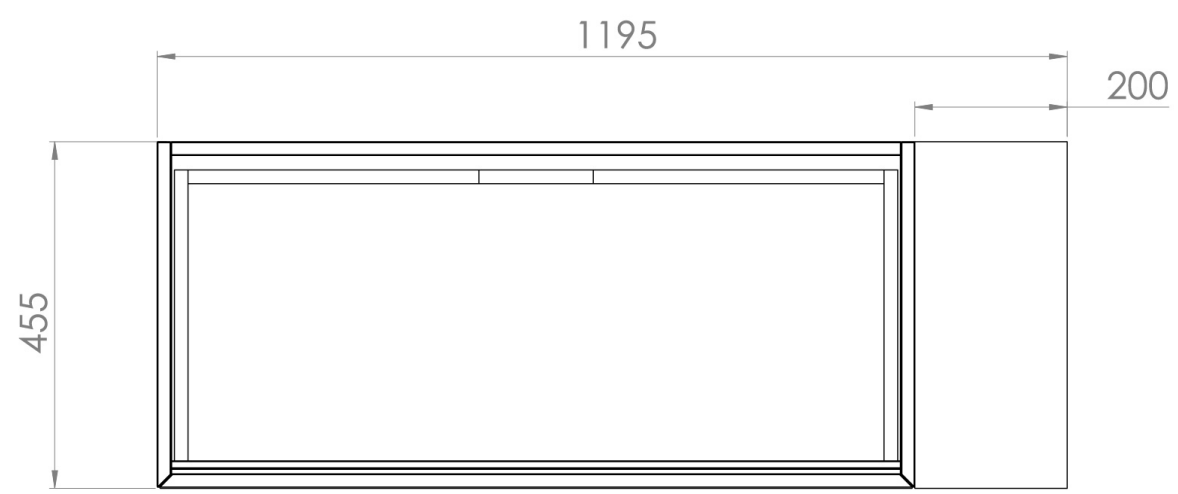

TECHNICAL DRAWING

Saneux reserves the right to alter the specifications and product range without prior notice. Dimensions are given as a guide only. Dimensions should not be used for surrounding furniture, fixtures and fittings until the product is on site.

<https://saneux.com/products/uni-120cm-kit-100cm-1-drawer-wall-mounted-unit-20cm-spacer-matte-white>