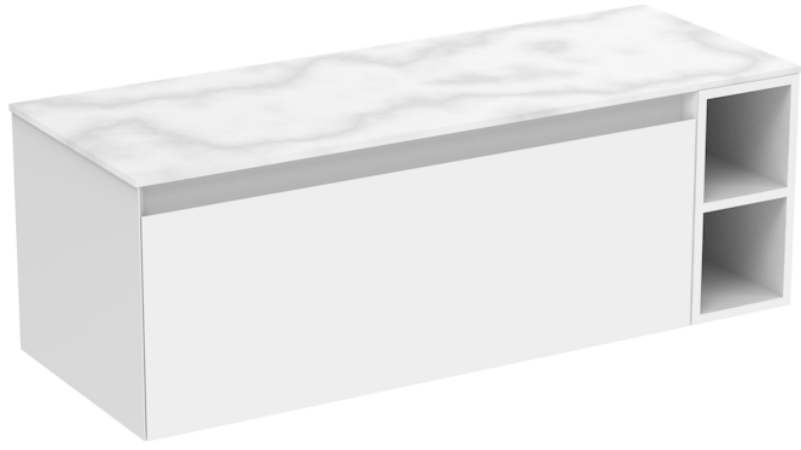

# UNI 120CM KIT - 100CM 1 DRAWER WALL MOUNTED UNIT & 20CM SPACER - MATTE WHITE

---

## PRODUCT INFORMATION

**Finish:**

Matte White

**Product Code:** UNI120W1.S.MW

---

## DESCRIPTION

UNI is our collection of modern, handle-less furniture and ceramics to allow you to create a contemporary bathroom set up.

Experience versatility with our innovative design: pair any 60cm, 80cm or 100cm unit with a 20cm spacer unit and a countertop, enabling you to create your perfect basin setup.