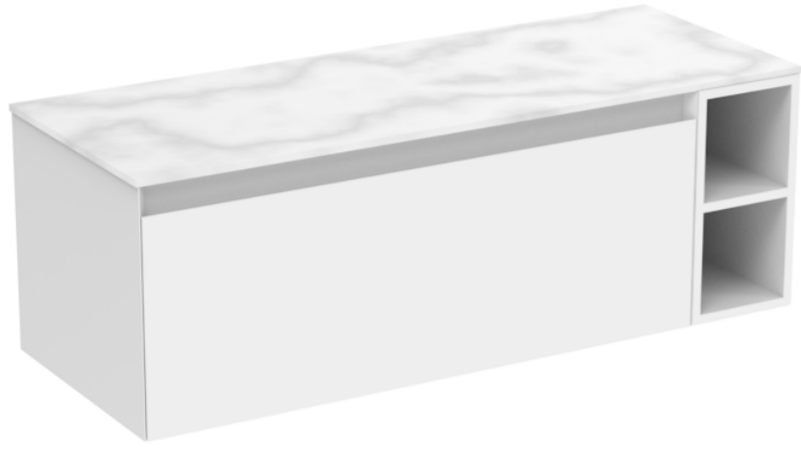

# UNI 120CM KIT - 100CM 1 DRAWER WALL MOUNTED UNIT & 20CM SPACER - MATTE WHITE

---

## PRODUCT INFORMATION

**Finish:**

Matte White

**Product Code:** UNI120W1.S.MW

---

## DESCRIPTION

UNI is our collection of modern, handle-less furniture and ceramics to allow you to create a contemporary bathroom set up.

Experience versatility with our innovative design: pair any 60cm, 80cm or 100cm unit with a 20cm spacer unit and a countertop, enabling you to create your perfect basin setup.