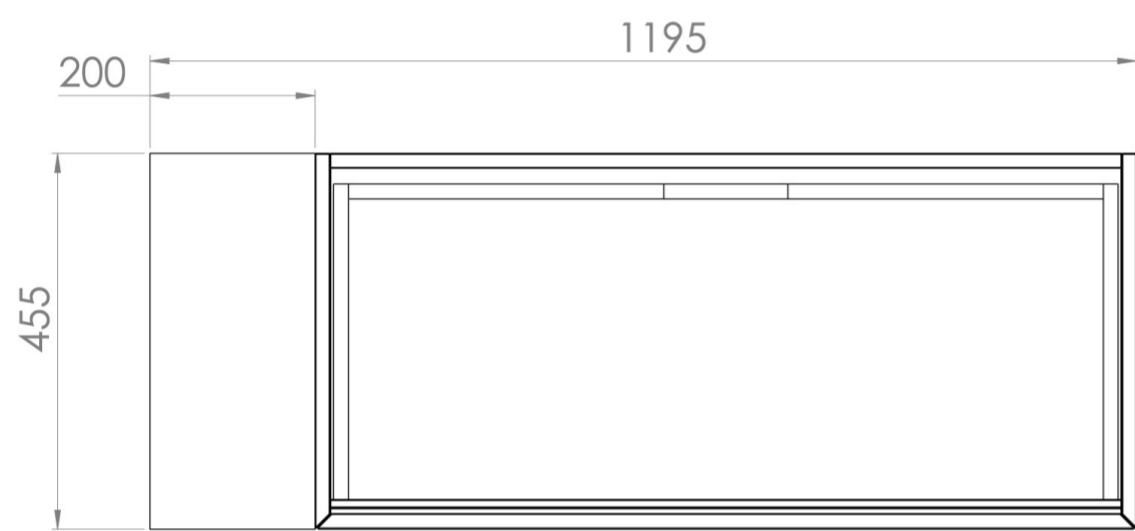

TECHNICAL DRAWING

Saneux reserves the right to alter the specifications and product range without prior notice. Dimensions are given as a guide only. Dimensions should not be used for surrounding furniture, fixtures and fittings until the product is on site.

<https://saneux.com/products/uni-120cm-kit-100cm-1-drawer-wall-mounted-unit-20cm-spacer-matte-white>