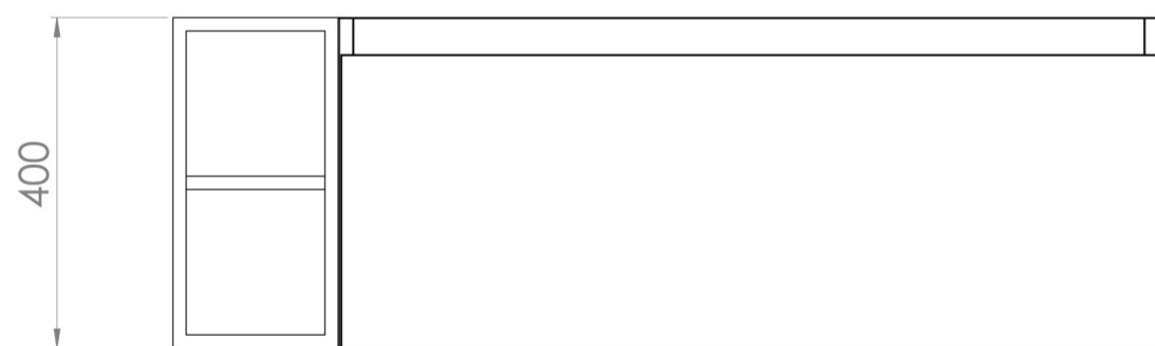

TECHNICAL DRAWING

Saneux reserves the right to alter the specifications and product range without prior notice. Dimensions are given as a guide only. Dimensions should not be used for surrounding furniture, fixtures and fittings until the product is on site.

<https://saneux.com/products/uni-120cm-kit-100cm-1-drawer-wall-mounted-unit-20cm-spacer-matte-white>