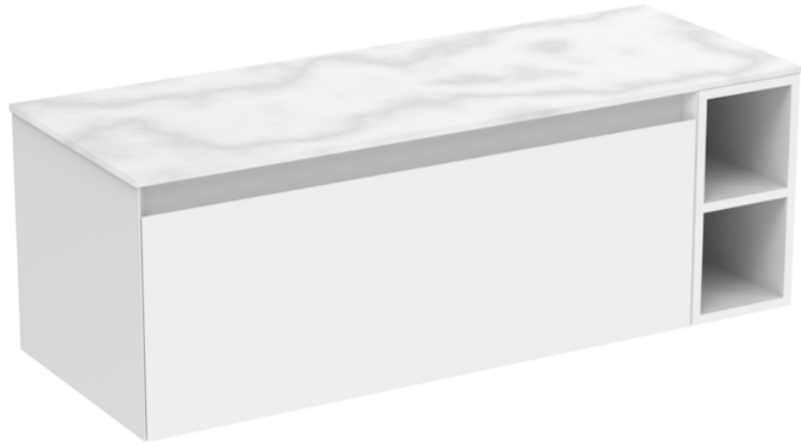

UNI 120CM KIT - 100CM 1 DRAWER WALL MOUNTED UNIT & 20CM SPACER - MATTE WHITE

PRODUCT INFORMATION

Finish:

Matte White

Product Code: UNI120W1.S.MW

DESCRIPTION

UNI is our collection of modern, handle-less furniture and ceramics to allow you to create a contemporary bathroom set up.

Experience versatility with our innovative design: pair any 60cm, 80cm or 100cm unit with a 20cm spacer unit and a countertop, enabling you to create your perfect basin setup.

Parts to be purchased separately.

<https://saneux.com/products/uni-120cm-kit-100cm-1-drawer-wall-mounted-unit-20cm-spacer-matte-white>