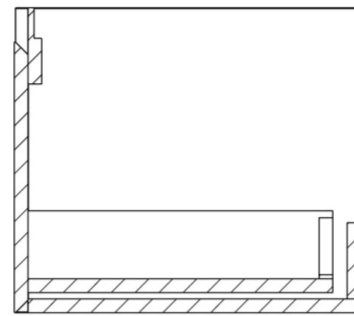

TECHNICAL DRAWING

Saneux reserves the right to alter the specifications and product range without prior notice. Dimensions are given as a guide only. Dimensions should not be used for surrounding furniture, fixtures and fittings until the product is on site.

<https://saneux.com/products/uni-120cm-kit-100cm-1-drawer-wall-mounted-unit-20cm-spacer-matte-white>