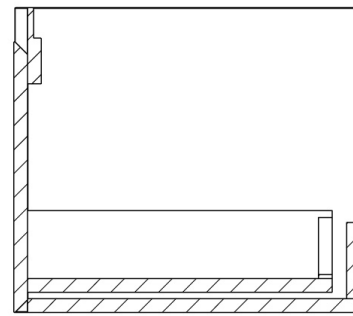

TECHNICAL DRAWING

Saneux reserves the right to alter the specifications and product range without prior notice. Dimensions are given as a guide only. Dimensions should not be used for surrounding furniture, fixtures and fittings until the product is on site.

<https://saneux.com/products/uni-120cm-kit-100cm-1-drawer-wall-mounted-unit-20cm-spacer-matte-white>