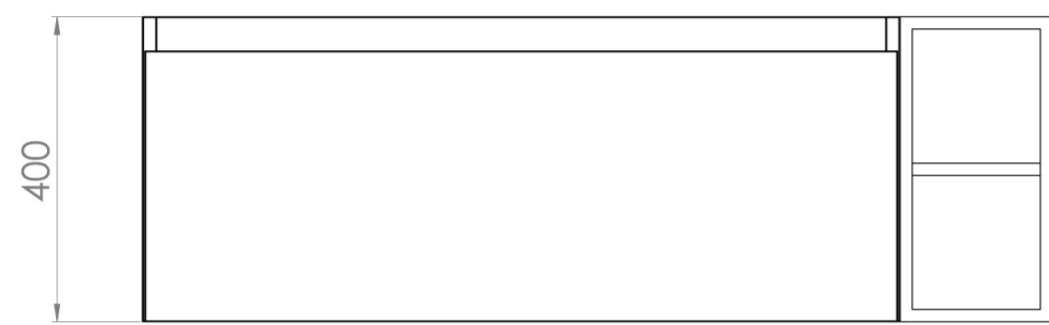

TECHNICAL DRAWING

Saneux reserves the right to alter the specifications and product range without prior notice. Dimensions are given as a guide only. Dimensions should not be used for surrounding furniture, fixtures and fittings until the product is on site.

<https://saneux.com/products/uni-120cm-kit-100cm-1-drawer-wall-mounted-unit-20cm-spacer-matte-white>