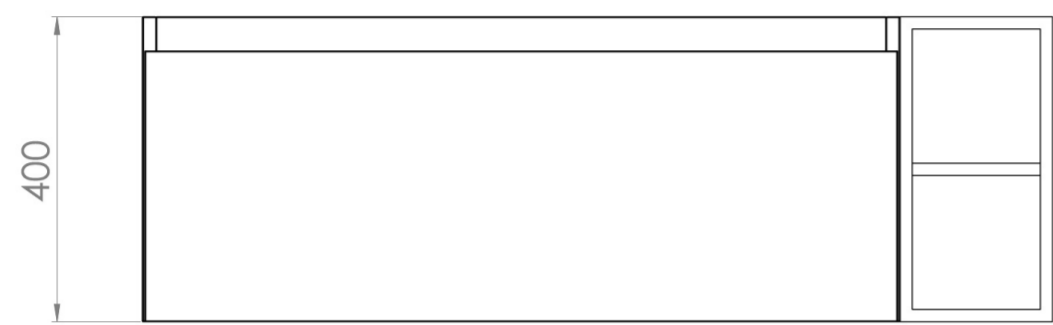

TECHNICAL DRAWING

Saneux reserves the right to alter the specifications and product range without prior notice. Dimensions are given as a guide only. Dimensions should not be used for surrounding furniture, fixtures and fittings until the product is on site.

<https://saneux.com/products/uni-120cm-kit-100cm-1-drawer-wall-mounted-unit-20cm-spacer-matte-white>