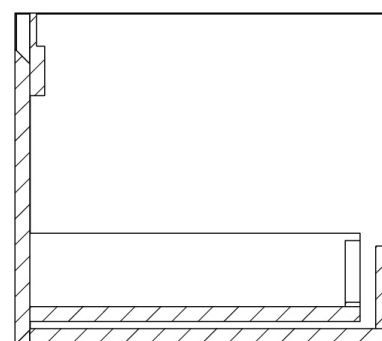

TECHNICAL DRAWING

Saneux reserves the right to alter the specifications and product range without prior notice. Dimensions are given as a guide only. Dimensions should not be used for surrounding furniture, fixtures and fittings until the product is on site.

<https://saneux.com/products/uni-120cm-kit-100cm-1-drawer-wall-mounted-unit-20cm-spacer-matte-white>