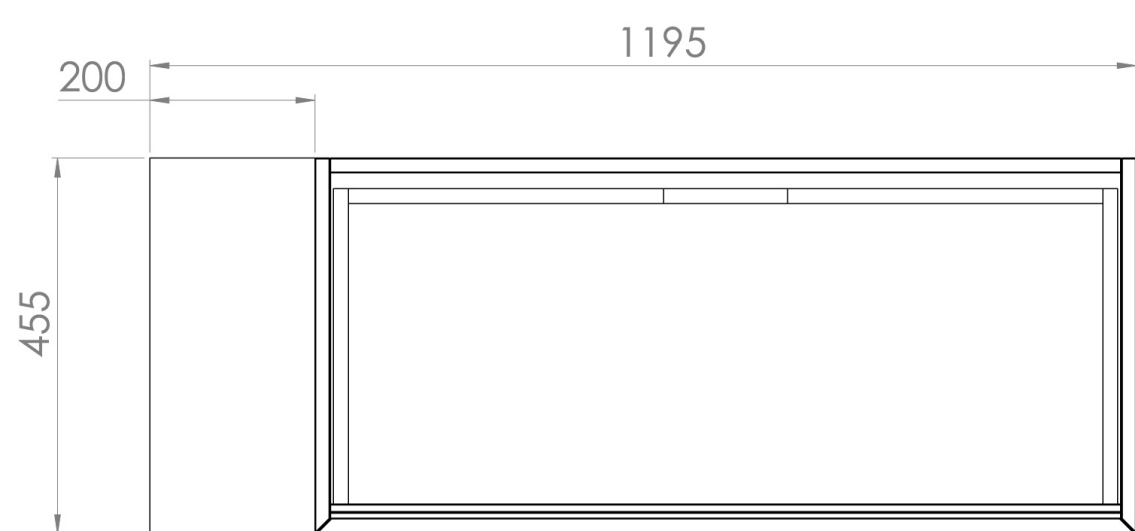

TECHNICAL DRAWING

Saneux reserves the right to alter the specifications and product range without prior notice. Dimensions are given as a guide only. Dimensions should not be used for surrounding furniture, fixtures and fittings until the product is on site.

<https://saneux.com/products/uni-120cm-kit-100cm-1-drawer-wall-mounted-unit-20cm-spacer-matte-white>