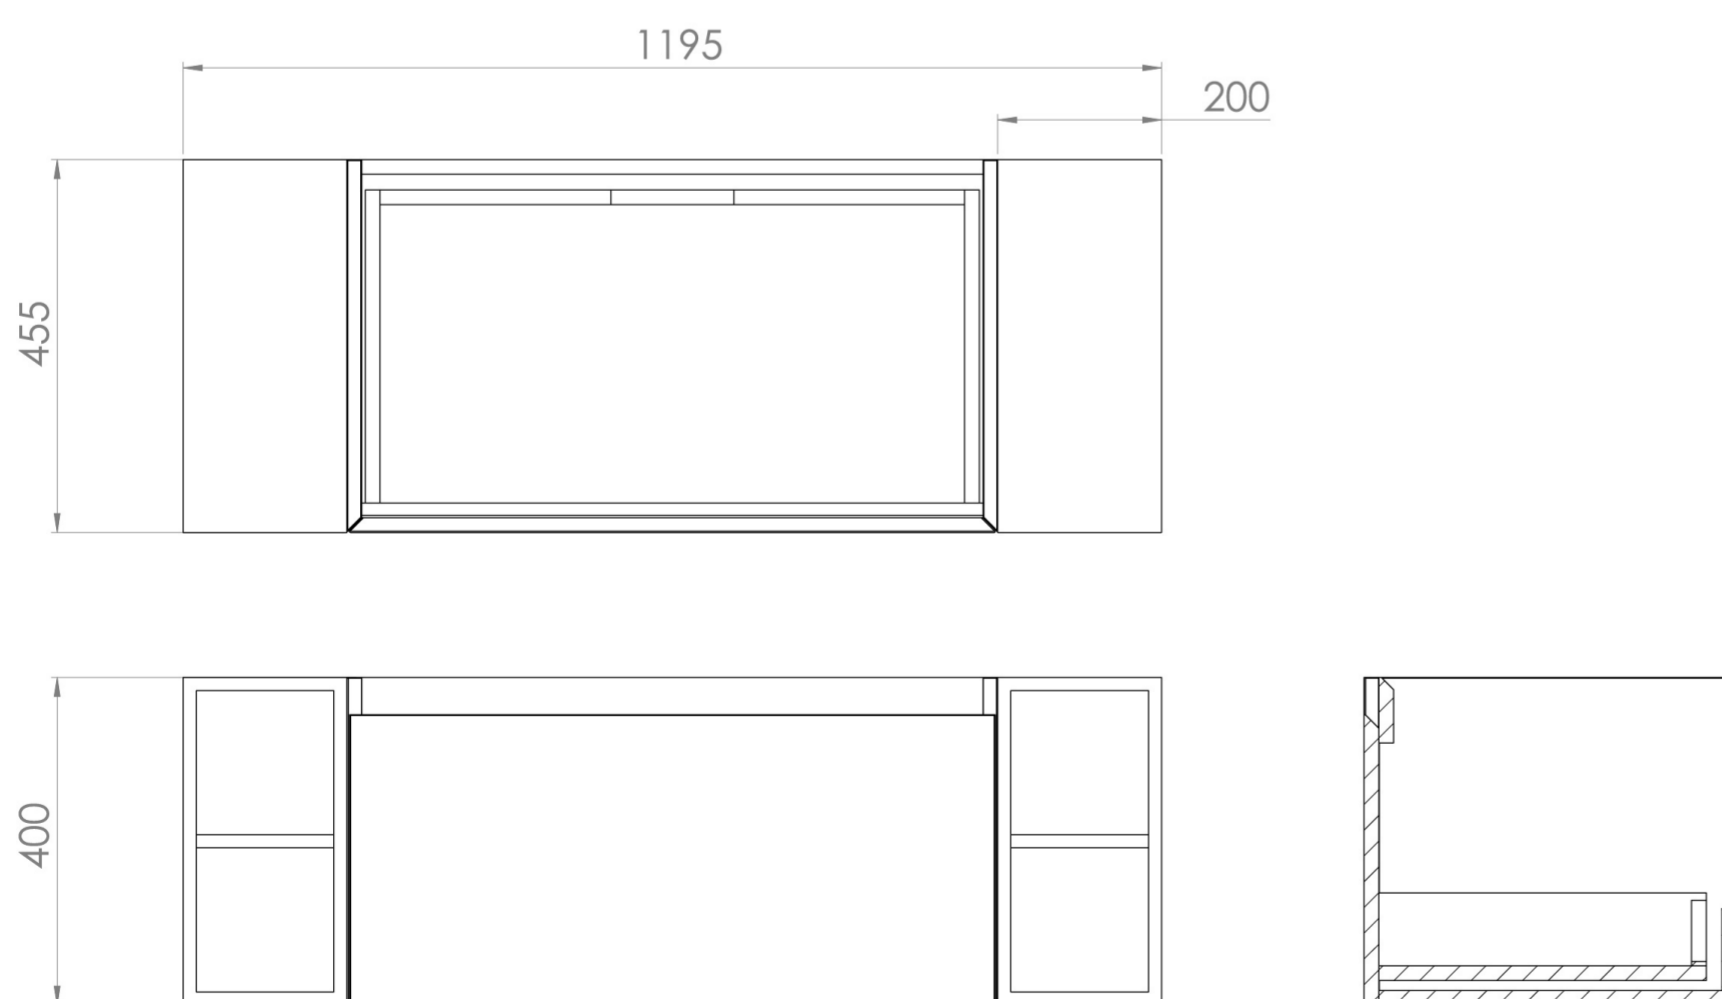

TECHNICAL DRAWING