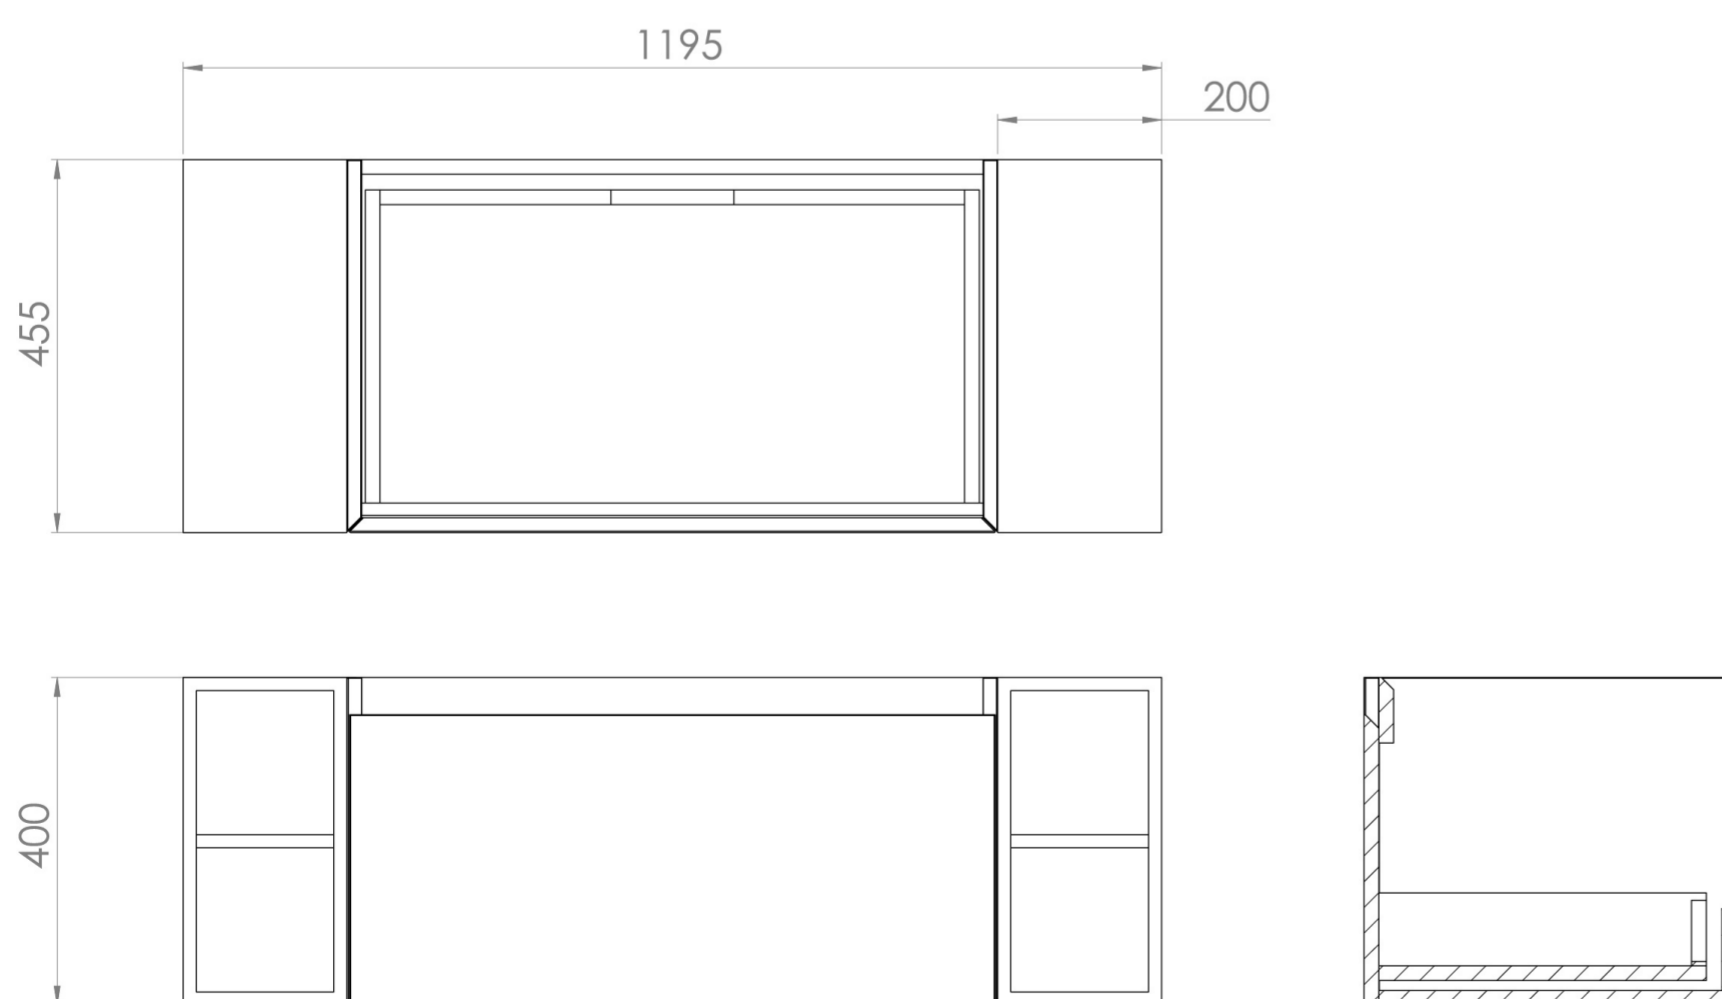

## DESCRIPTION

UNI is our collection of modern, handle-less furniture and ceramics to allow you to create a contemporary bathroom set up.

Experience versatility with our innovative design: pair any 60cm, 80cm or 100cm unit with a 20cm spacer unit and a countertop, enabling you to create your perfect basin setup.