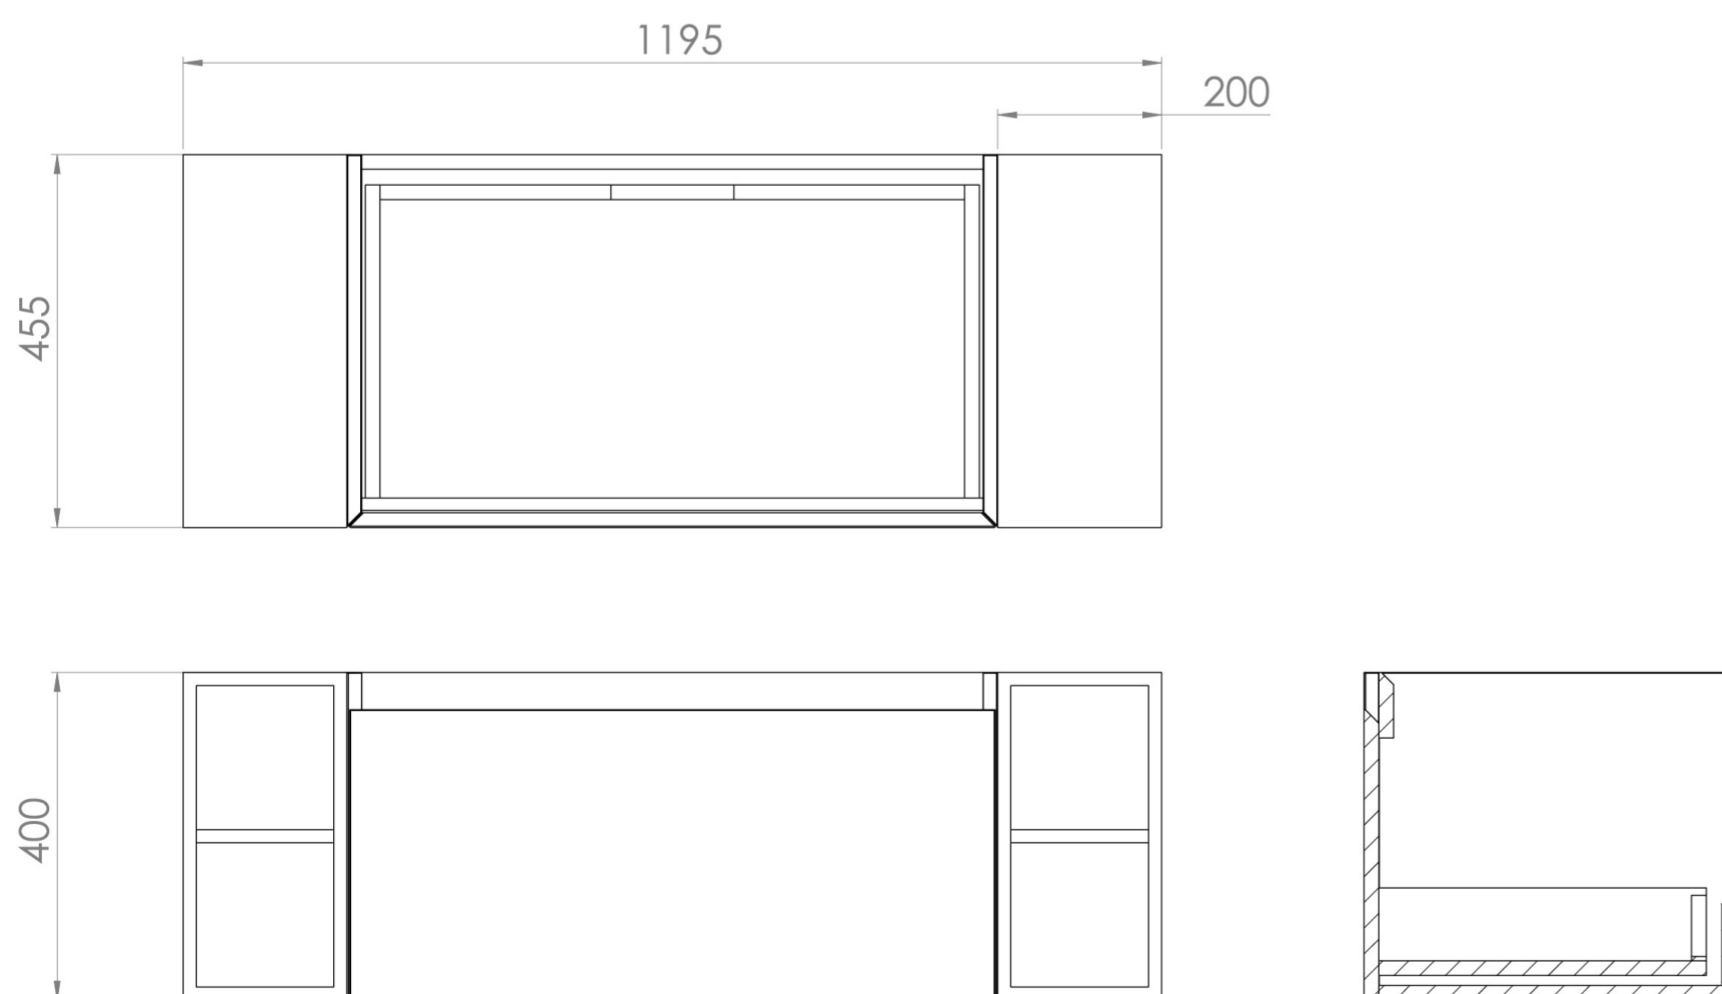

TECHNICAL DRAWING