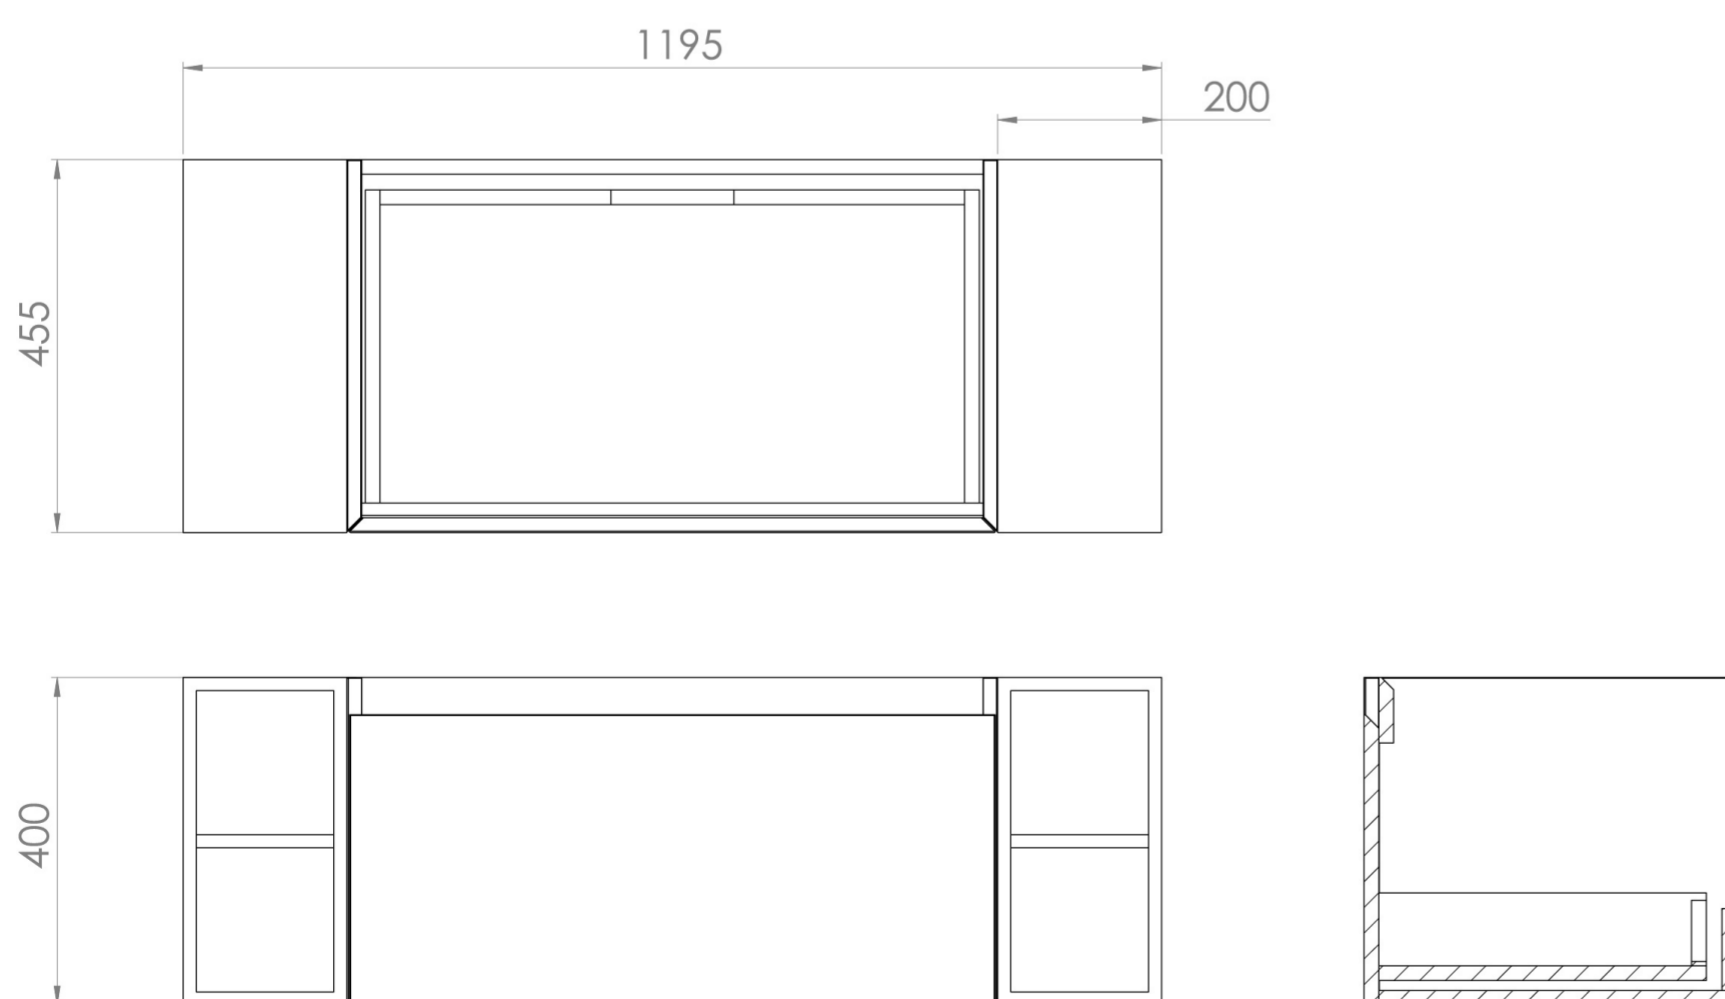

TECHNICAL DRAWING