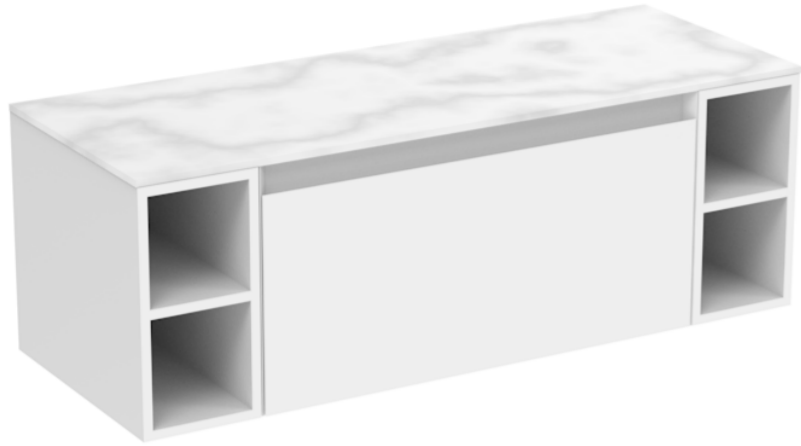

UNI 120CM KIT - 80CM 1 DRAWER WALL MOUNTED UNIT & 2 X 20CM SPACERS - MATTE WHITE

PRODUCT INFORMATION

Finish:

Matte White

Product Code: UNI120W1.S2.MW

DESCRIPTION

UNI is our collection of modern, handle-less furniture and ceramics to allow you to create a contemporary bathroom set up.

Experience versatility with our innovative design: pair any 60cm, 80cm or 100cm unit with a 20cm spacer unit and a countertop, enabling you to create your perfect basin setup.

Parts to be purchased separately.

<https://saneux.com/products/uni-120cm-kit-80cm-1-drawer-wall-mounted-unit-2-x-20cm-spacers-matte-white>