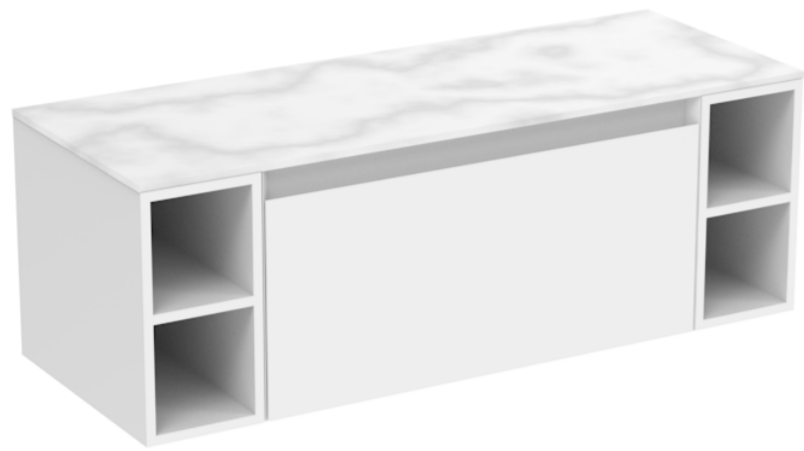

UNI 120CM KIT - 80CM 1 DRAWER WALL MOUNTED UNIT & 2 X 20CM SPACERS - MATTE WHITE

PRODUCT INFORMATION

Finish:

Matte White

Product Code: UNI120W1.S2.MW

DESCRIPTION

UNI is our collection of modern, handle-less furniture and ceramics to allow you to create a contemporary bathroom set up.

Experience versatility with our innovative design: pair any 60cm, 80cm or 100cm unit with a 20cm spacer unit and a countertop, enabling you to create your perfect basin setup.

Parts to be purchased separately.

<https://saneux.com/products/uni-120cm-kit-80cm-1-drawer-wall-mounted-unit-2-x-20cm-spacers-matte-white>