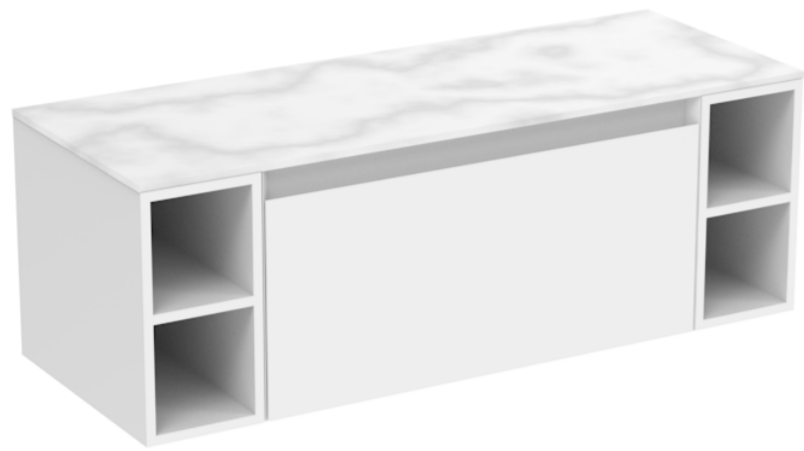

# UNI 120CM KIT - 80CM 1 DRAWER WALL MOUNTED UNIT & 2 X 20CM SPACERS - MATTE WHITE

## PRODUCT INFORMATION

Finish:

Matte White

Product Code: UNI120W1.S2.MW

## DESCRIPTION

UNI is our collection of modern, handle-less furniture and ceramics to allow you to create a contemporary bathroom set up.

Experience versatility with our innovative design: pair any 60cm, 80cm or 100cm unit with a 20cm spacer unit and a countertop, enabling you to create your perfect basin setup.