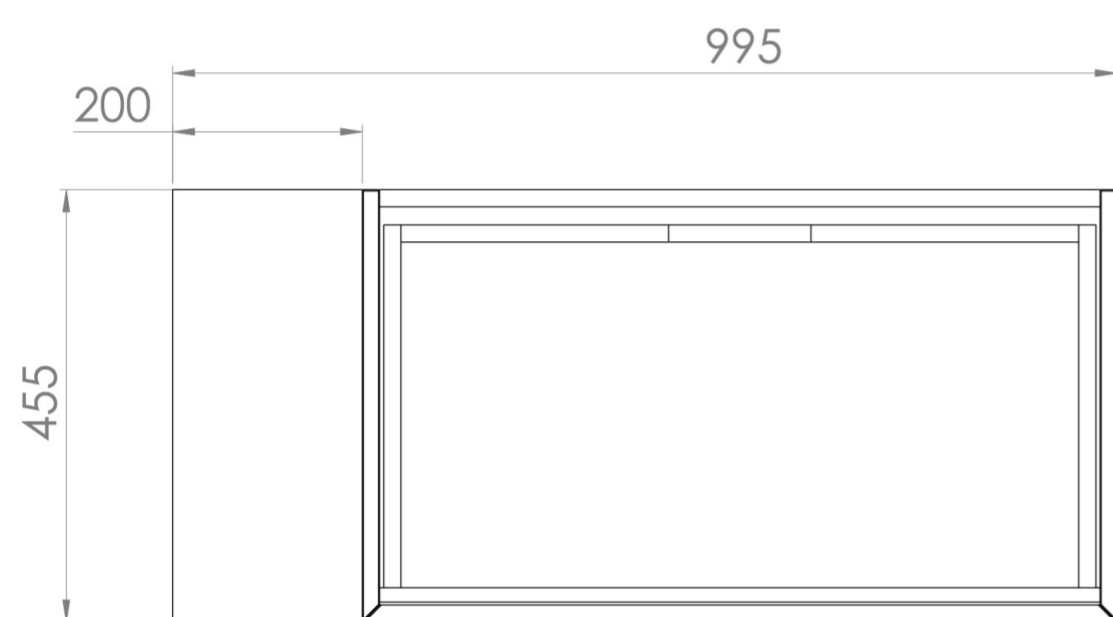

TECHNICAL DRAWING

Saneux reserves the right to alter the specifications and product range without prior notice. Dimensions are given as a guide only. Dimensions should not be used for surrounding furniture, fixtures and fittings until the product is on site.

<https://saneux.com/products/uni-100cm-kit-80cm-1-drawer-wall-mounted-unit-20cm-spacer-matte-anthracite>