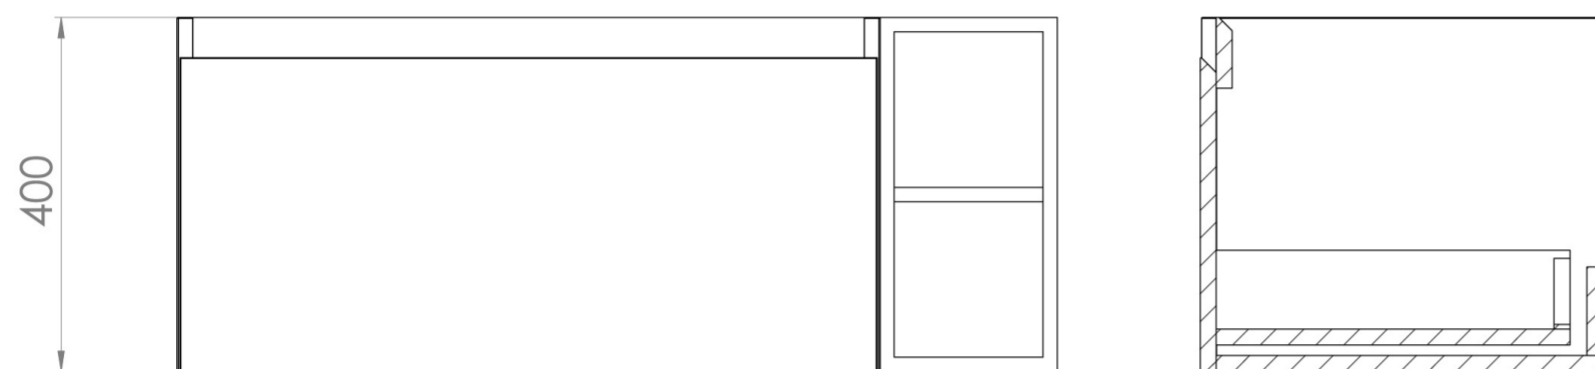

TECHNICAL DRAWING

Saneux reserves the right to alter the specifications and product range without prior notice. Dimensions are given as a guide only. Dimensions should not be used for surrounding furniture, fixtures and fittings until the product is on site.

<https://saneux.com/products/uni-100cm-kit-80cm-1-drawer-wall-mounted-unit-20cm-spacer-matte-anthracite>