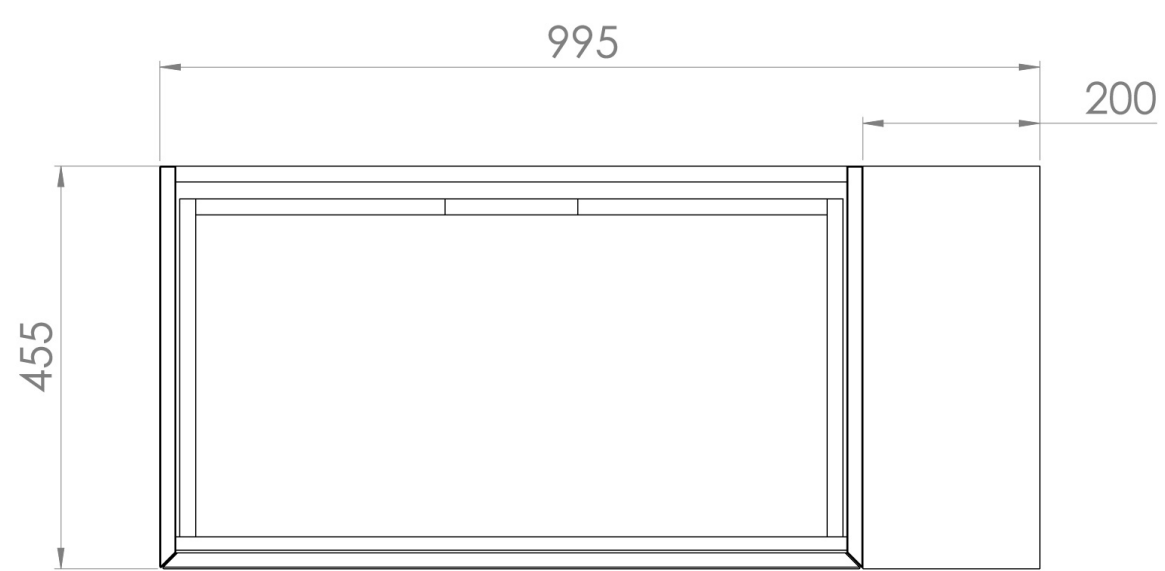

TECHNICAL DRAWING

Saneux reserves the right to alter the specifications and product range without prior notice. Dimensions are given as a guide only. Dimensions should not be used for surrounding furniture, fixtures and fittings until the product is on site.

<https://saneux.com/products/uni-100cm-kit-80cm-1-drawer-wall-mounted-unit-20cm-spacer-matte-anthracite>