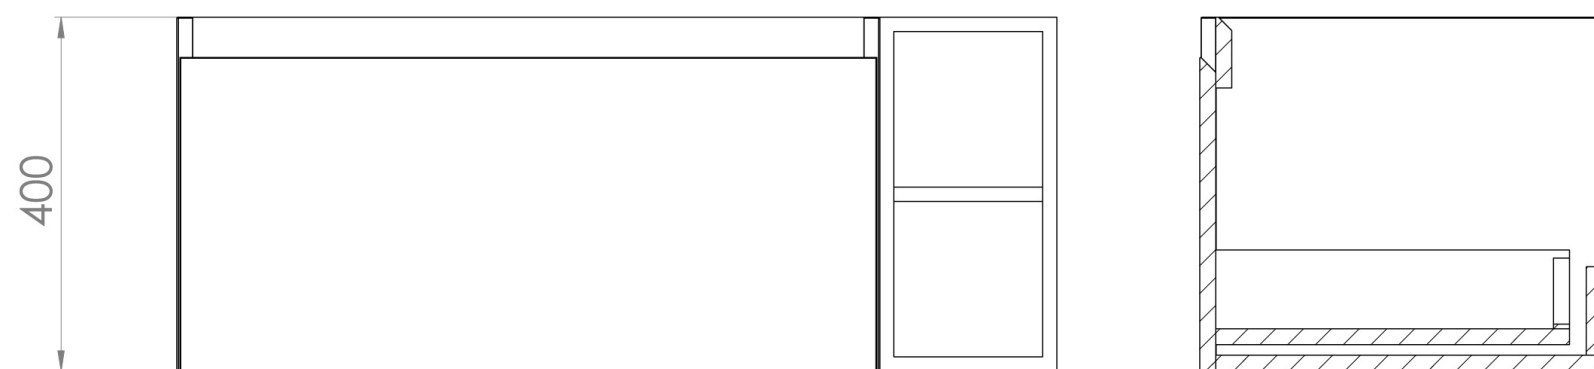

TECHNICAL DRAWING

Saneux reserves the right to alter the specifications and product range without prior notice. Dimensions are given as a guide only. Dimensions should not be used for surrounding furniture, fixtures and fittings until the product is on site.

<https://saneux.com/products/uni-100cm-kit-80cm-1-drawer-wall-mounted-unit-20cm-spacer-matte-anthracite>