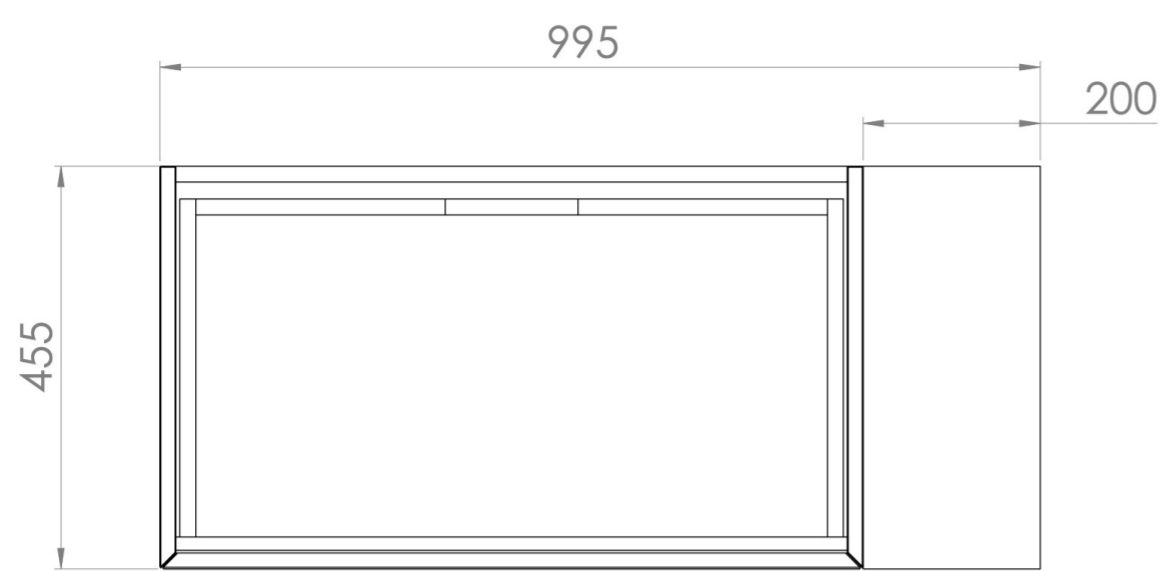

TECHNICAL DRAWING

Saneux reserves the right to alter the specifications and product range without prior notice. Dimensions are given as a guide only. Dimensions should not be used for surrounding furniture, fixtures and fittings until the product is on site.

<https://saneux.com/products/uni-100cm-kit-80cm-1-drawer-wall-mounted-unit-20cm-spacer-matte-anthracite>