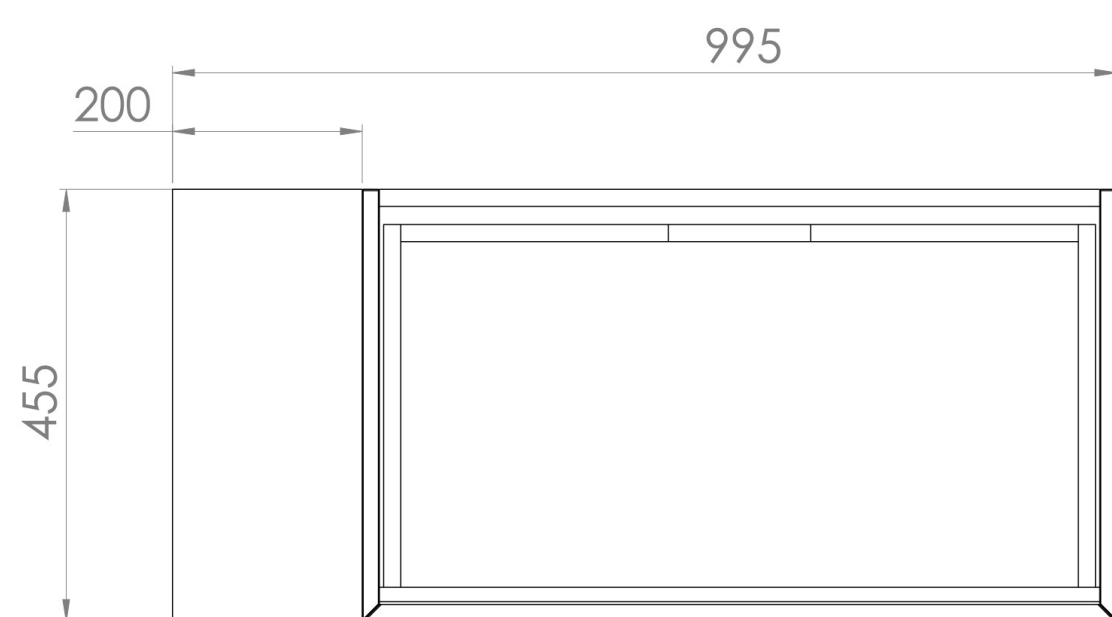

TECHNICAL DRAWING

Saneux reserves the right to alter the specifications and product range without prior notice. Dimensions are given as a guide only. Dimensions should not be used for surrounding furniture, fixtures and fittings until the product is on site.

<https://saneux.com/products/uni-100cm-kit-80cm-1-drawer-wall-mounted-unit-20cm-spacer-matte-anthracite>