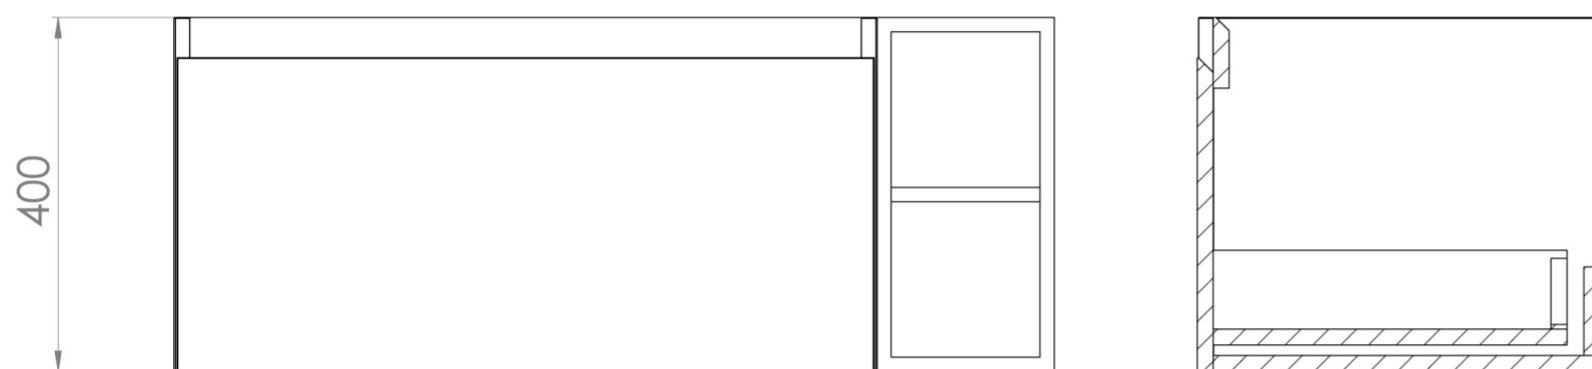

TECHNICAL DRAWING

Saneux reserves the right to alter the specifications and product range without prior notice. Dimensions are given as a guide only. Dimensions should not be used for surrounding furniture, fixtures and fittings until the product is on site.

<https://saneux.com/products/uni-100cm-kit-80cm-1-drawer-wall-mounted-unit-20cm-spacer-english-oak>