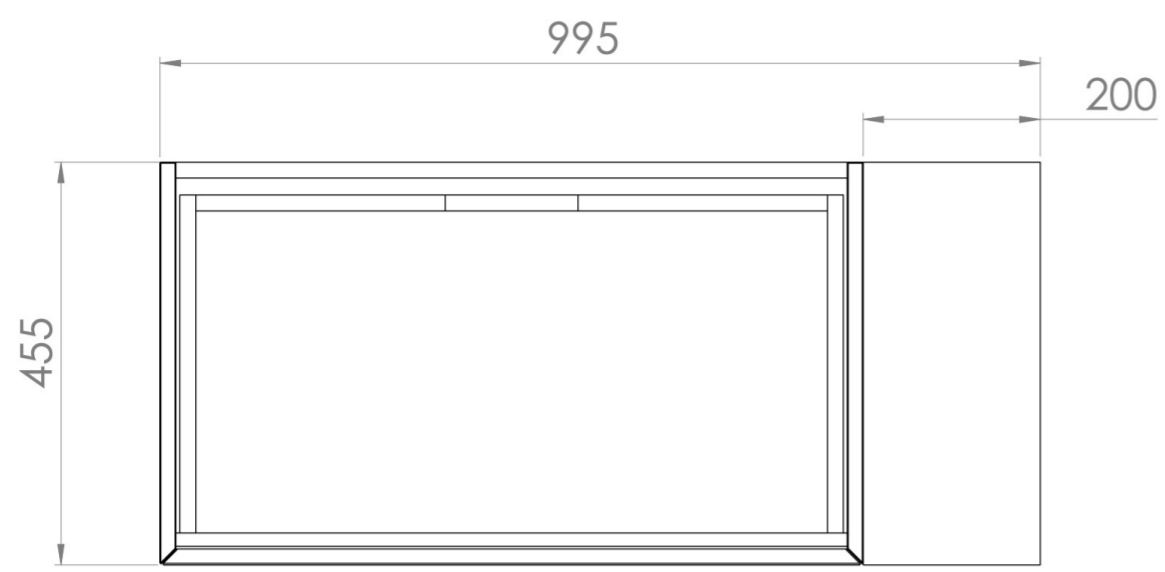

TECHNICAL DRAWING

Saneux reserves the right to alter the specifications and product range without prior notice. Dimensions are given as a guide only. Dimensions should not be used for surrounding furniture, fixtures and fittings until the product is on site.

<https://saneux.com/products/uni-100cm-kit-80cm-1-drawer-wall-mounted-unit-20cm-spacer-english-oak>