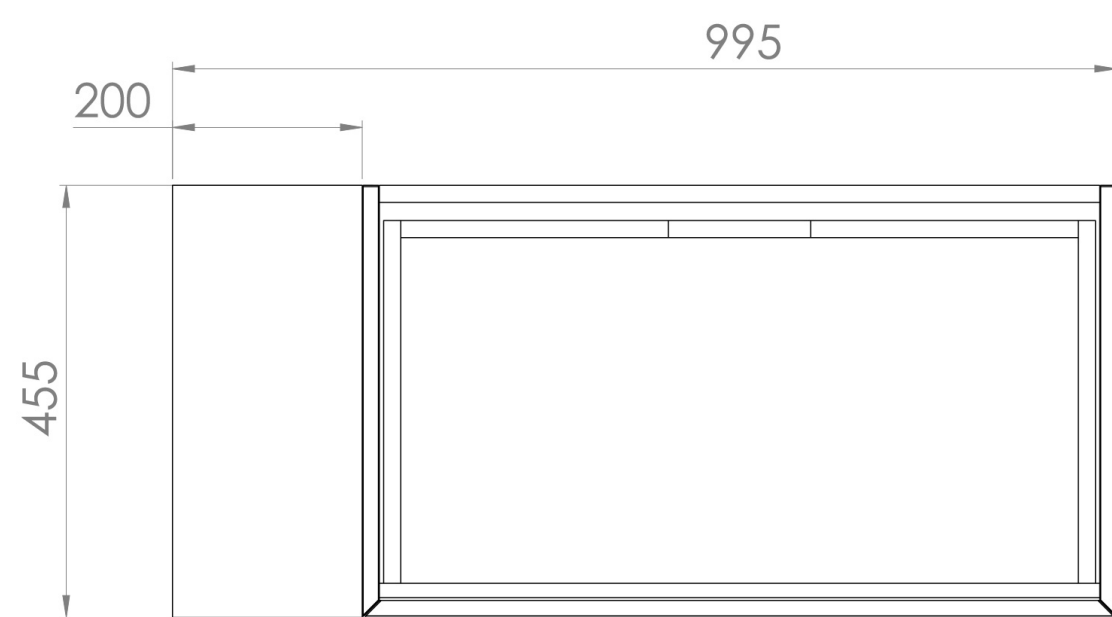

TECHNICAL DRAWING

Saneux reserves the right to alter the specifications and product range without prior notice. Dimensions are given as a guide only. Dimensions should not be used for surrounding furniture, fixtures and fittings until the product is on site.

<https://saneux.com/products/uni-100cm-kit-80cm-1-drawer-wall-mounted-unit-20cm-spacer-english-oak>