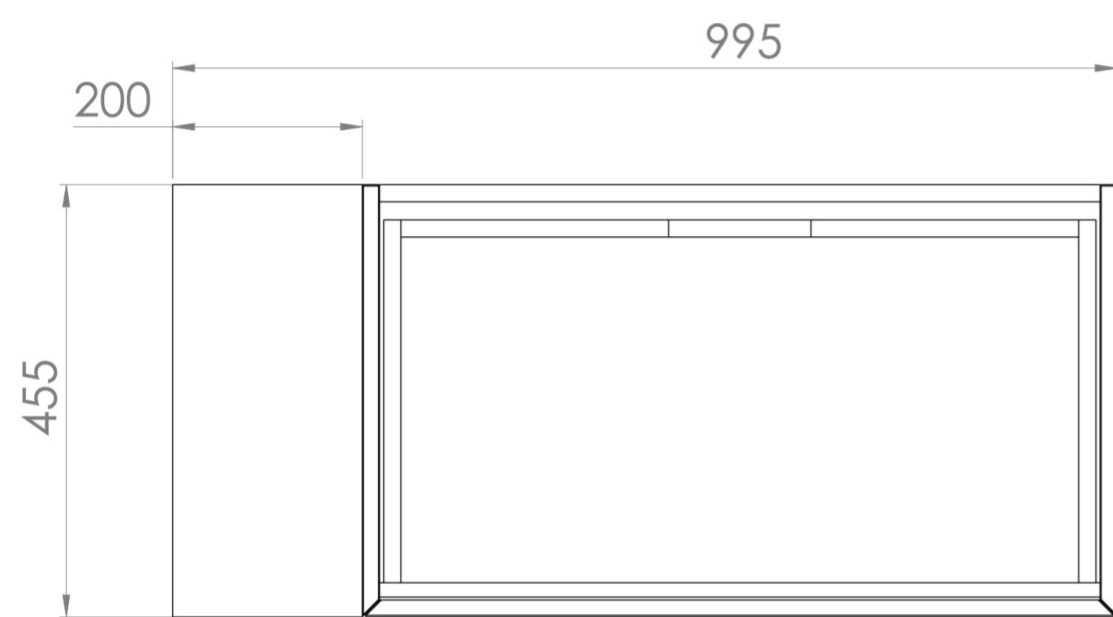

TECHNICAL DRAWING

Saneux reserves the right to alter the specifications and product range without prior notice. Dimensions are given as a guide only. Dimensions should not be used for surrounding furniture, fixtures and fittings until the product is on site.

<https://saneux.com/products/uni-100cm-kit-80cm-1-drawer-wall-mounted-unit-20cm-spacer-english-oak>