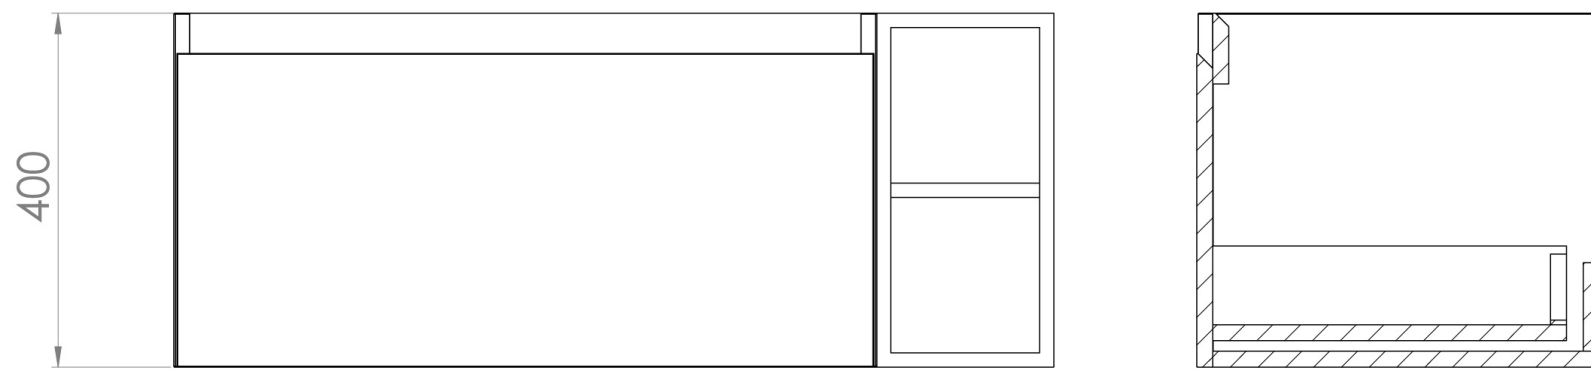

TECHNICAL DRAWING

Saneux reserves the right to alter the specifications and product range without prior notice. Dimensions are given as a guide only. Dimensions should not be used for surrounding furniture, fixtures and fittings until the product is on site.

<https://saneux.com/products/uni-100cm-kit-80cm-1-drawer-wall-mounted-unit-20cm-spacer-english-oak>