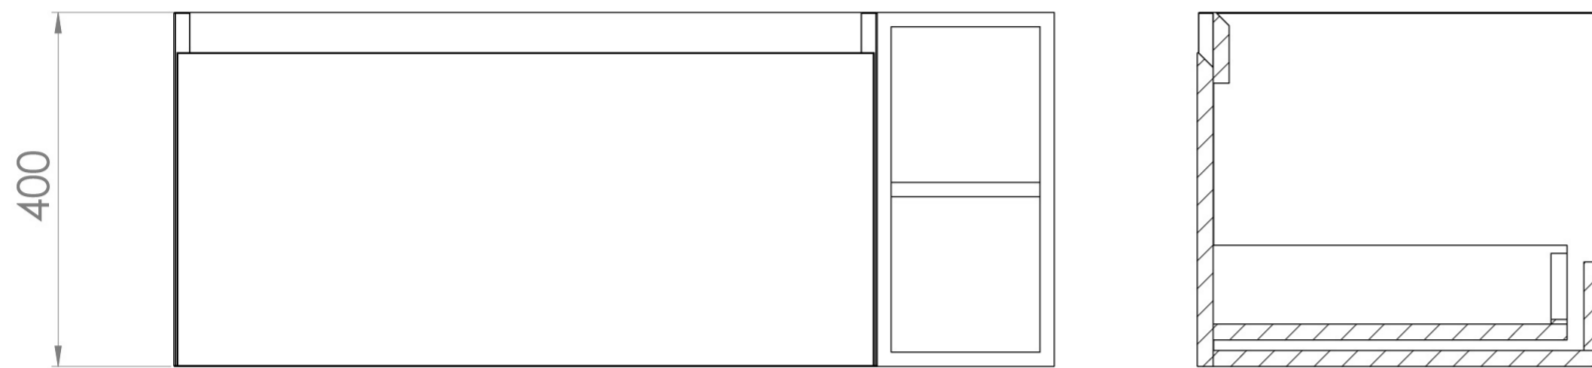

TECHNICAL DRAWING

Saneux reserves the right to alter the specifications and product range without prior notice. Dimensions are given as a guide only. Dimensions should not be used for surrounding furniture, fixtures and fittings until the product is on site.

<https://saneux.com/products/uni-100cm-kit-80cm-1-drawer-wall-mounted-unit-20cm-spacer-english-oak>