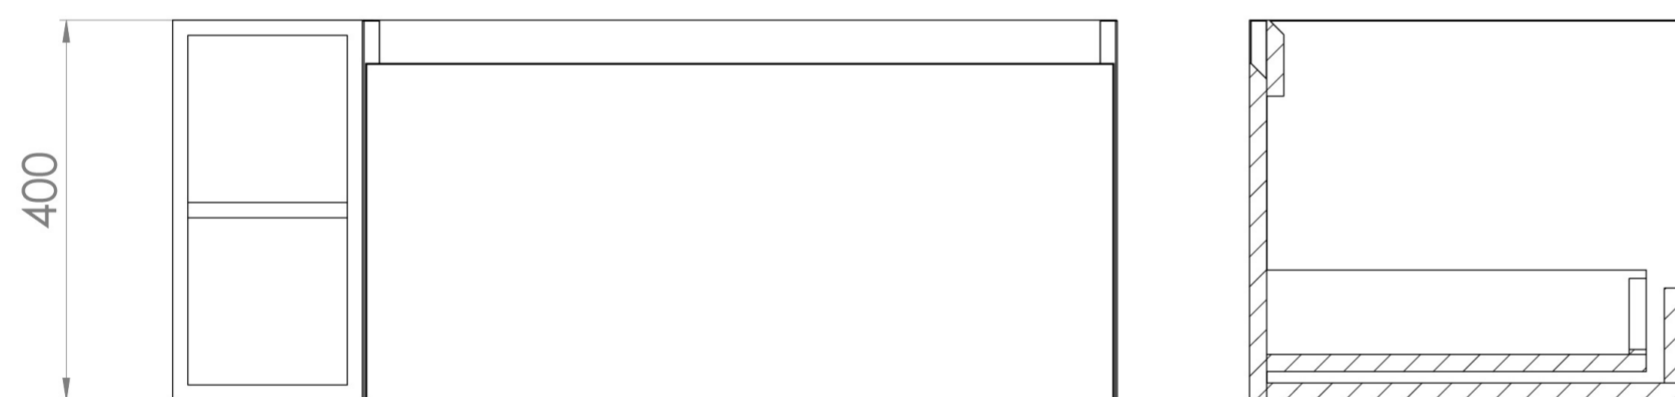

TECHNICAL DRAWING

Saneux reserves the right to alter the specifications and product range without prior notice. Dimensions are given as a guide only. Dimensions should not be used for surrounding furniture, fixtures and fittings until the product is on site.

<https://saneux.com/products/uni-100cm-kit-80cm-1-drawer-wall-mounted-unit-20cm-spacer-english-oak>