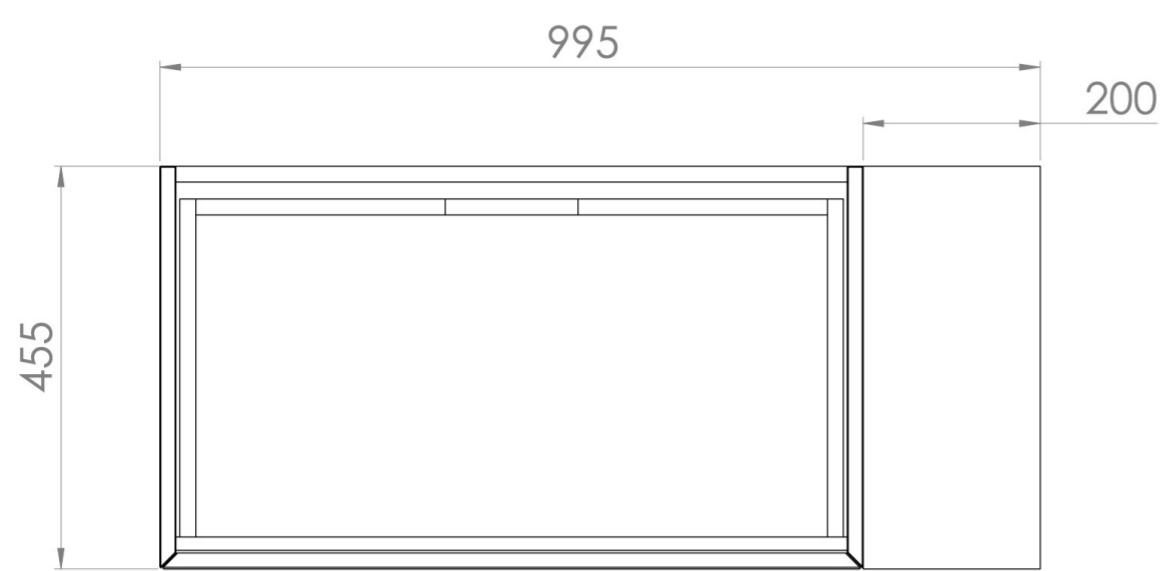

TECHNICAL DRAWING

Saneux reserves the right to alter the specifications and product range without prior notice. Dimensions are given as a guide only. Dimensions should not be used for surrounding furniture, fixtures and fittings until the product is on site.

<https://saneux.com/products/uni-100cm-kit-80cm-1-drawer-wall-mounted-unit-20cm-spacer-english-oak>