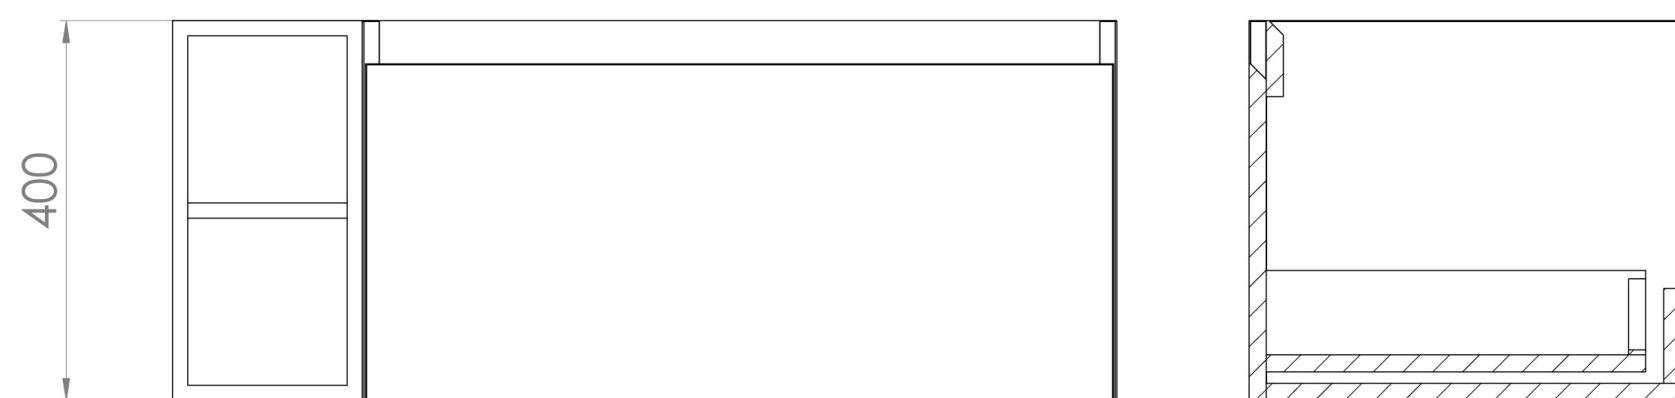

TECHNICAL DRAWING

Saneux reserves the right to alter the specifications and product range without prior notice. Dimensions are given as a guide only. Dimensions should not be used for surrounding furniture, fixtures and fittings until the product is on site.

<https://saneux.com/products/uni-100cm-kit-80cm-1-drawer-wall-mounted-unit-20cm-spacer-english-oak>