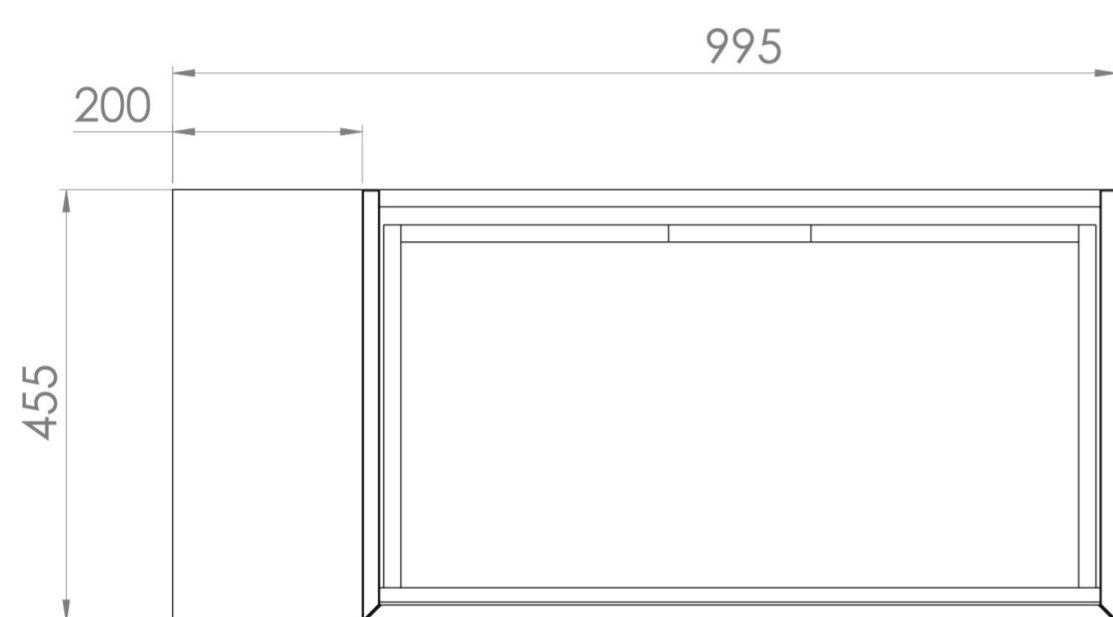

TECHNICAL DRAWING

Saneux reserves the right to alter the specifications and product range without prior notice. Dimensions are given as a guide only. Dimensions should not be used for surrounding furniture, fixtures and fittings until the product is on site.

<https://saneux.com/products/uni-100cm-kit-80cm-1-drawer-wall-mounted-unit-20cm-spacer-english-oak>