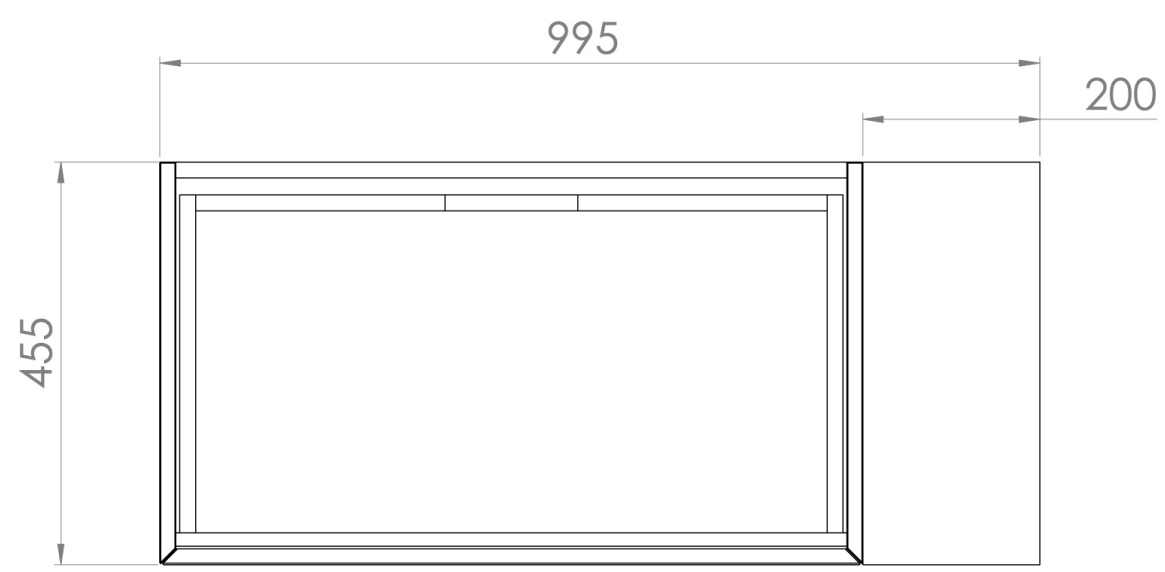

TECHNICAL DRAWING

Saneux reserves the right to alter the specifications and product range without prior notice. Dimensions are given as a guide only. Dimensions should not be used for surrounding furniture, fixtures and fittings until the product is on site.

<https://saneux.com/products/uni-100cm-kit-80cm-1-drawer-wall-mounted-unit-20cm-spacer-english-oak>