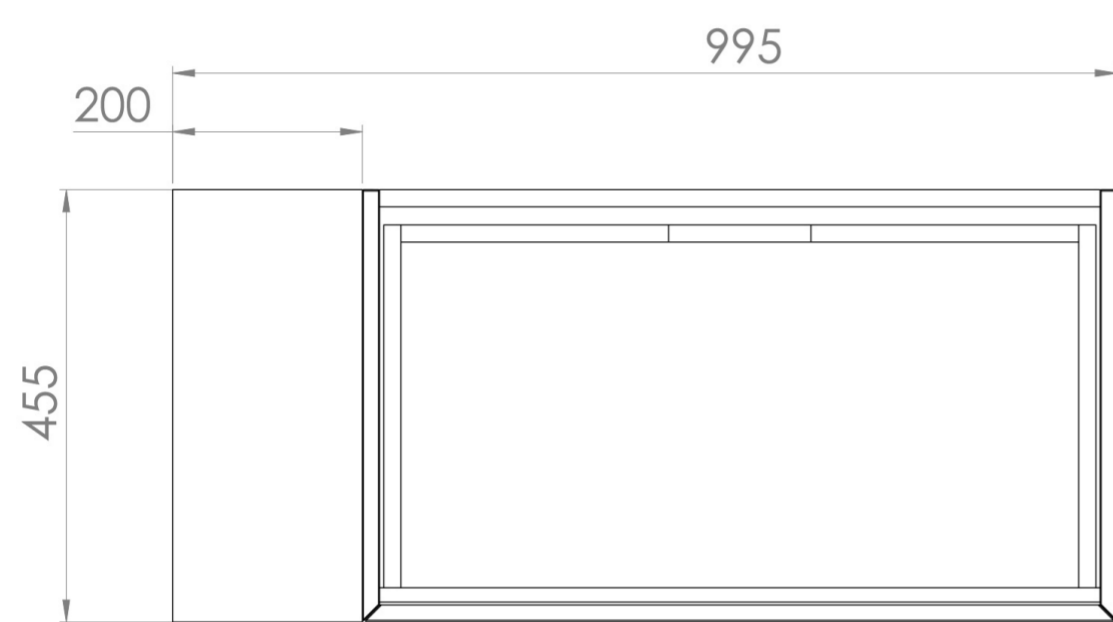

TECHNICAL DRAWING

Saneux reserves the right to alter the specifications and product range without prior notice. Dimensions are given as a guide only. Dimensions should not be used for surrounding furniture, fixtures and fittings until the product is on site.

<https://saneux.com/products/uni-100cm-kit-80cm-1-drawer-wall-mounted-unit-20cm-spacer-english-oak>