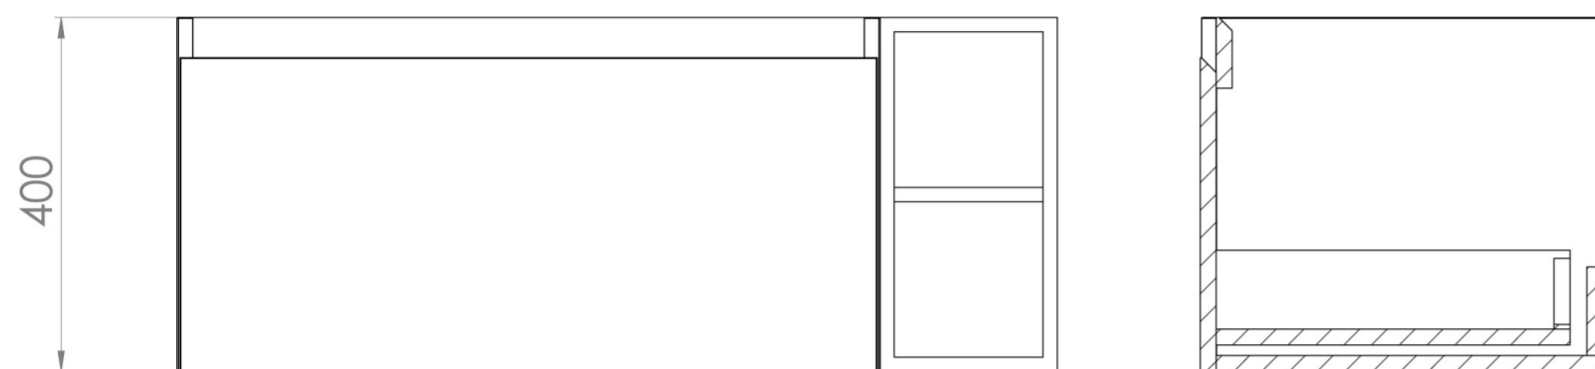

TECHNICAL DRAWING

Saneux reserves the right to alter the specifications and product range without prior notice. Dimensions are given as a guide only. Dimensions should not be used for surrounding furniture, fixtures and fittings until the product is on site.

<https://saneux.com/products/uni-100cm-kit-80cm-1-drawer-wall-mounted-unit-20cm-spacer-english-oak>