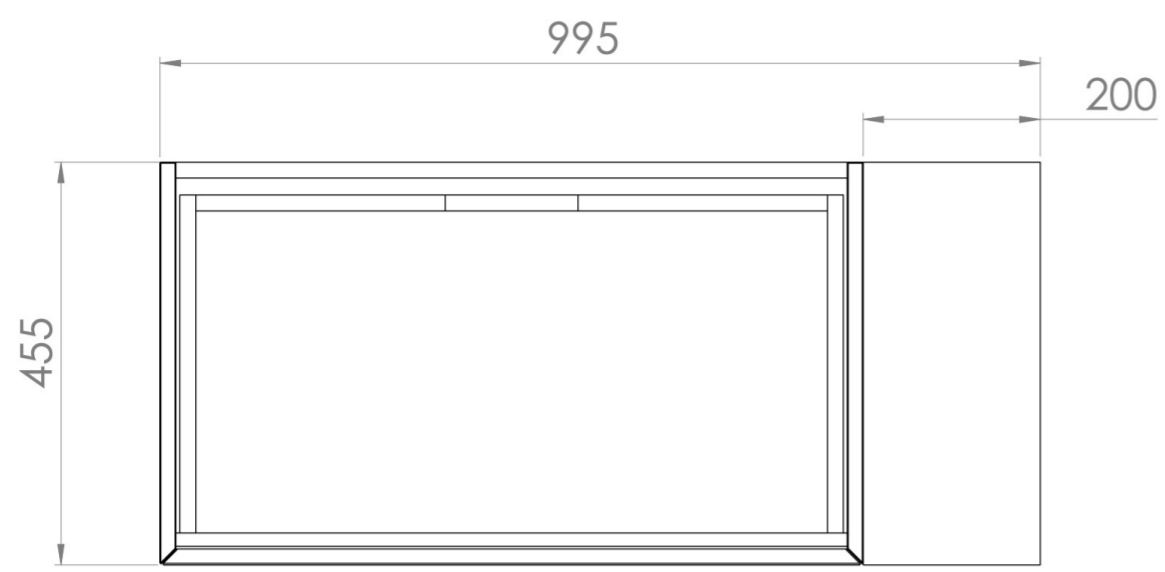

TECHNICAL DRAWING

Saneux reserves the right to alter the specifications and product range without prior notice. Dimensions are given as a guide only. Dimensions should not be used for surrounding furniture, fixtures and fittings until the product is on site.

<https://saneux.com/products/uni-100cm-kit-80cm-1-drawer-wall-mounted-unit-20cm-spacer-matte-white>