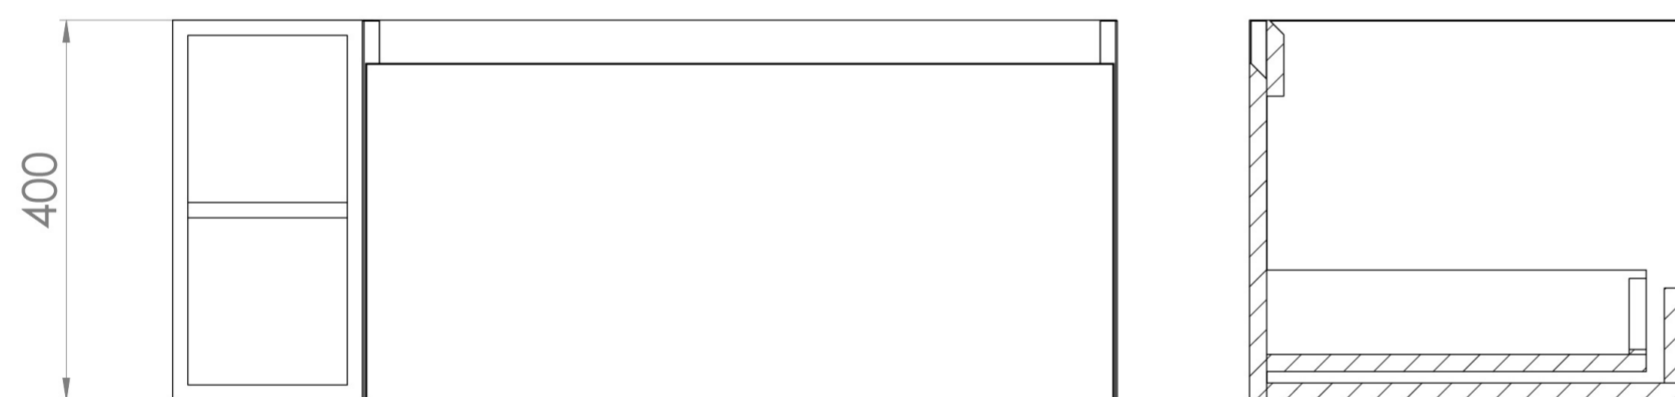

TECHNICAL DRAWING

Saneux reserves the right to alter the specifications and product range without prior notice. Dimensions are given as a guide only. Dimensions should not be used for surrounding furniture, fixtures and fittings until the product is on site.

<https://saneux.com/products/uni-100cm-kit-80cm-1-drawer-wall-mounted-unit-20cm-spacer-matte-white>