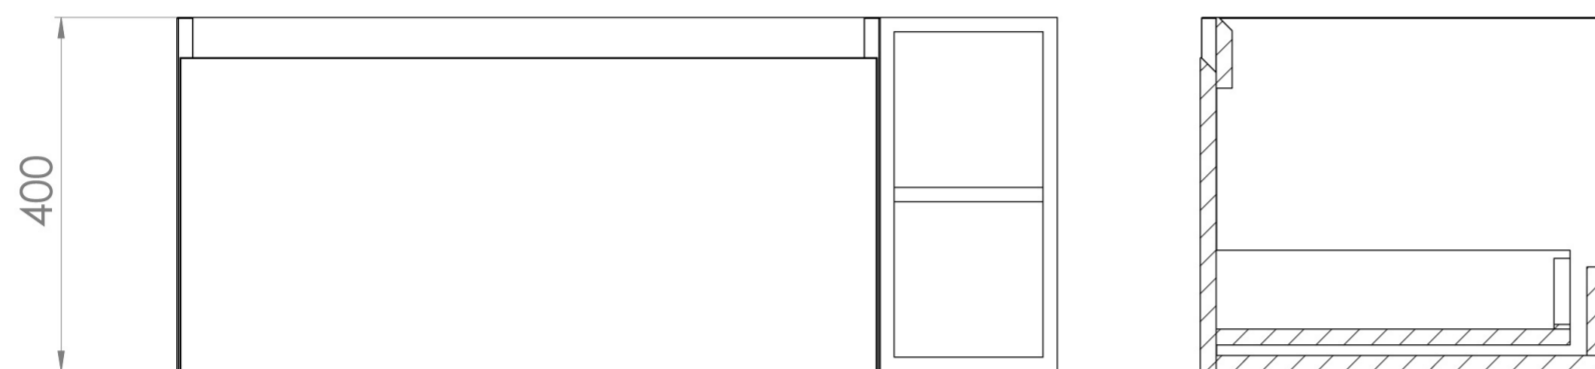

TECHNICAL DRAWING

Saneux reserves the right to alter the specifications and product range without prior notice. Dimensions are given as a guide only. Dimensions should not be used for surrounding furniture, fixtures and fittings until the product is on site.

<https://saneux.com/products/uni-100cm-kit-80cm-1-drawer-wall-mounted-unit-20cm-spacer-matte-white>