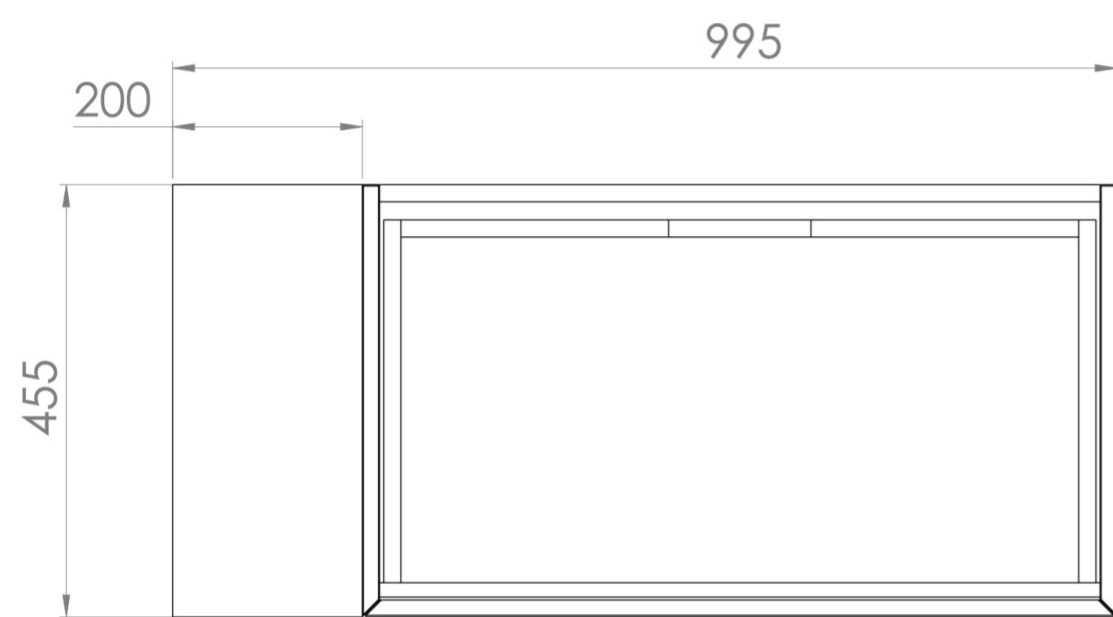

TECHNICAL DRAWING

Saneux reserves the right to alter the specifications and product range without prior notice. Dimensions are given as a guide only. Dimensions should not be used for surrounding furniture, fixtures and fittings until the product is on site.

<https://saneux.com/products/uni-100cm-kit-80cm-1-drawer-wall-mounted-unit-20cm-spacer-matte-white>