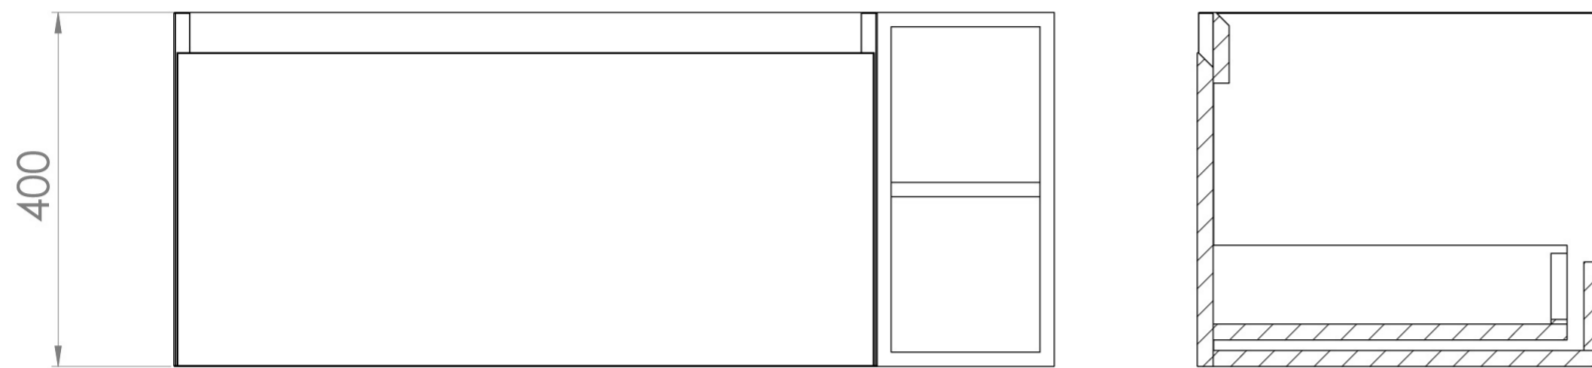

TECHNICAL DRAWING

Saneux reserves the right to alter the specifications and product range without prior notice. Dimensions are given as a guide only. Dimensions should not be used for surrounding furniture, fixtures and fittings until the product is on site.

<https://saneux.com/products/uni-100cm-kit-80cm-1-drawer-wall-mounted-unit-20cm-spacer-matte-white>