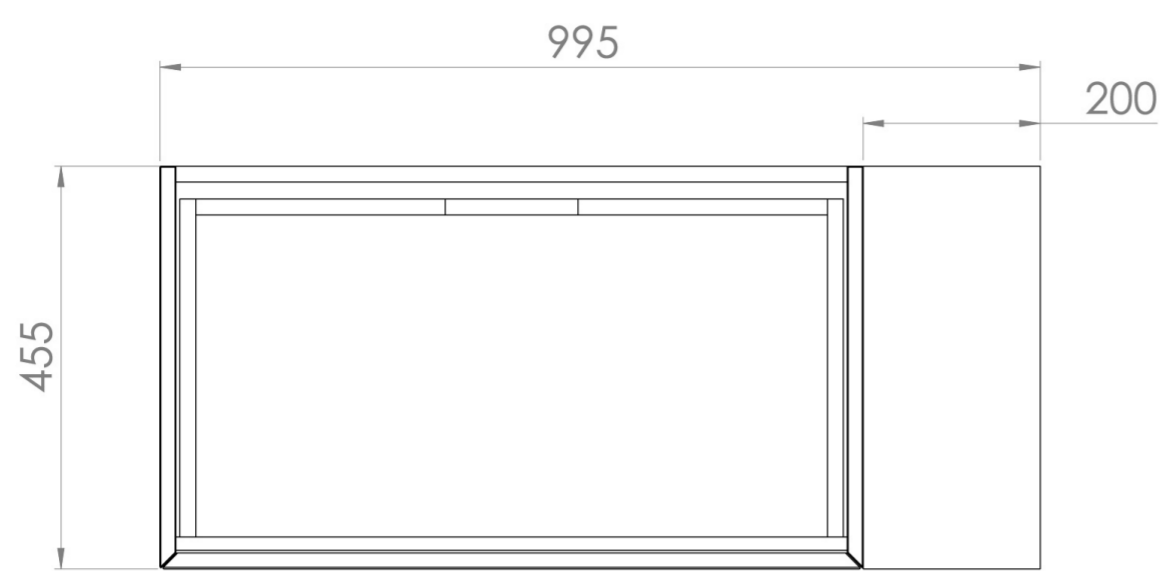

TECHNICAL DRAWING

Saneux reserves the right to alter the specifications and product range without prior notice. Dimensions are given as a guide only. Dimensions should not be used for surrounding furniture, fixtures and fittings until the product is on site.

<https://saneux.com/products/uni-100cm-kit-80cm-1-drawer-wall-mounted-unit-20cm-spacer-matte-white>