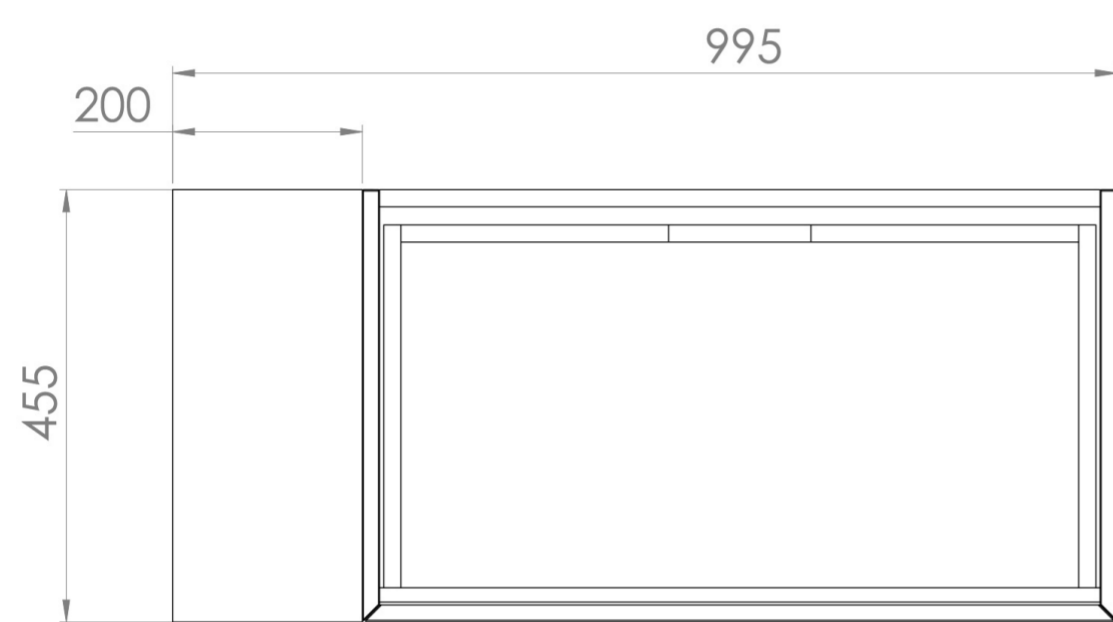

TECHNICAL DRAWING

Saneux reserves the right to alter the specifications and product range without prior notice. Dimensions are given as a guide only. Dimensions should not be used for surrounding furniture, fixtures and fittings until the product is on site.

<https://saneux.com/products/uni-100cm-kit-80cm-1-drawer-wall-mounted-unit-20cm-spacer-matte-white>