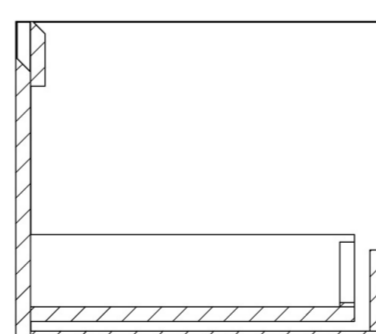

TECHNICAL DRAWING