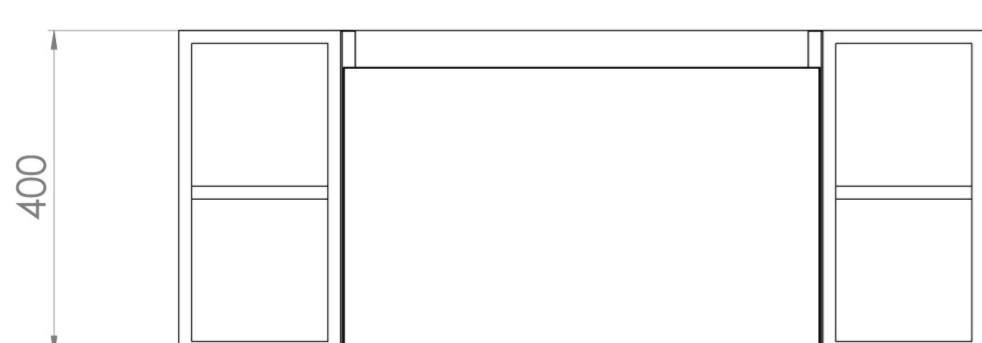

TECHNICAL DRAWING