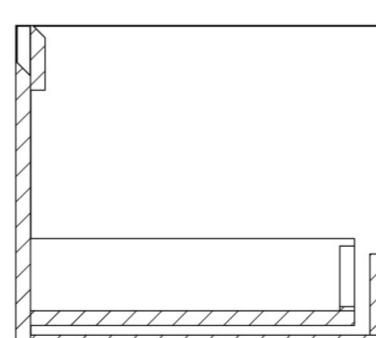

TECHNICAL DRAWING