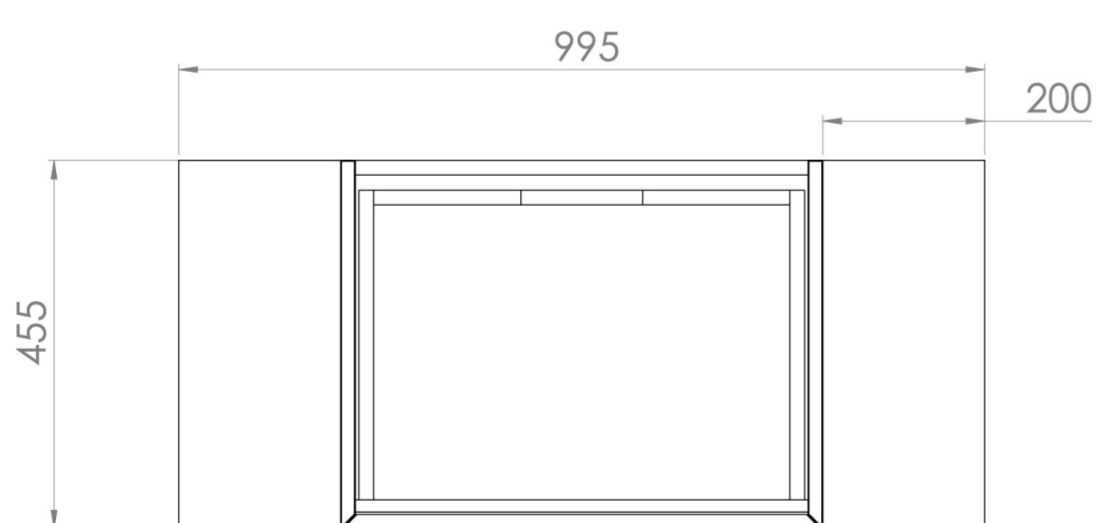

TECHNICAL DRAWING