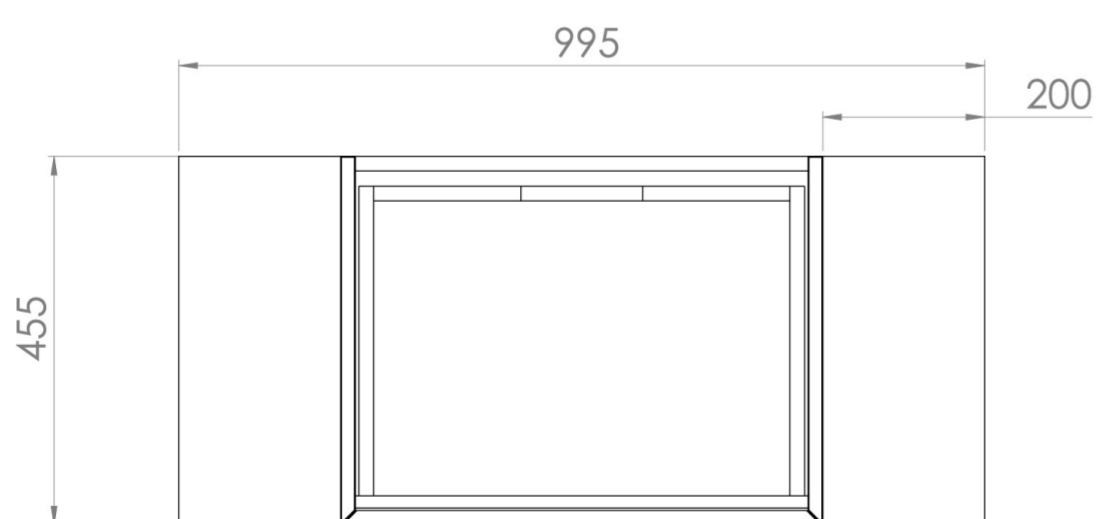

TECHNICAL DRAWING