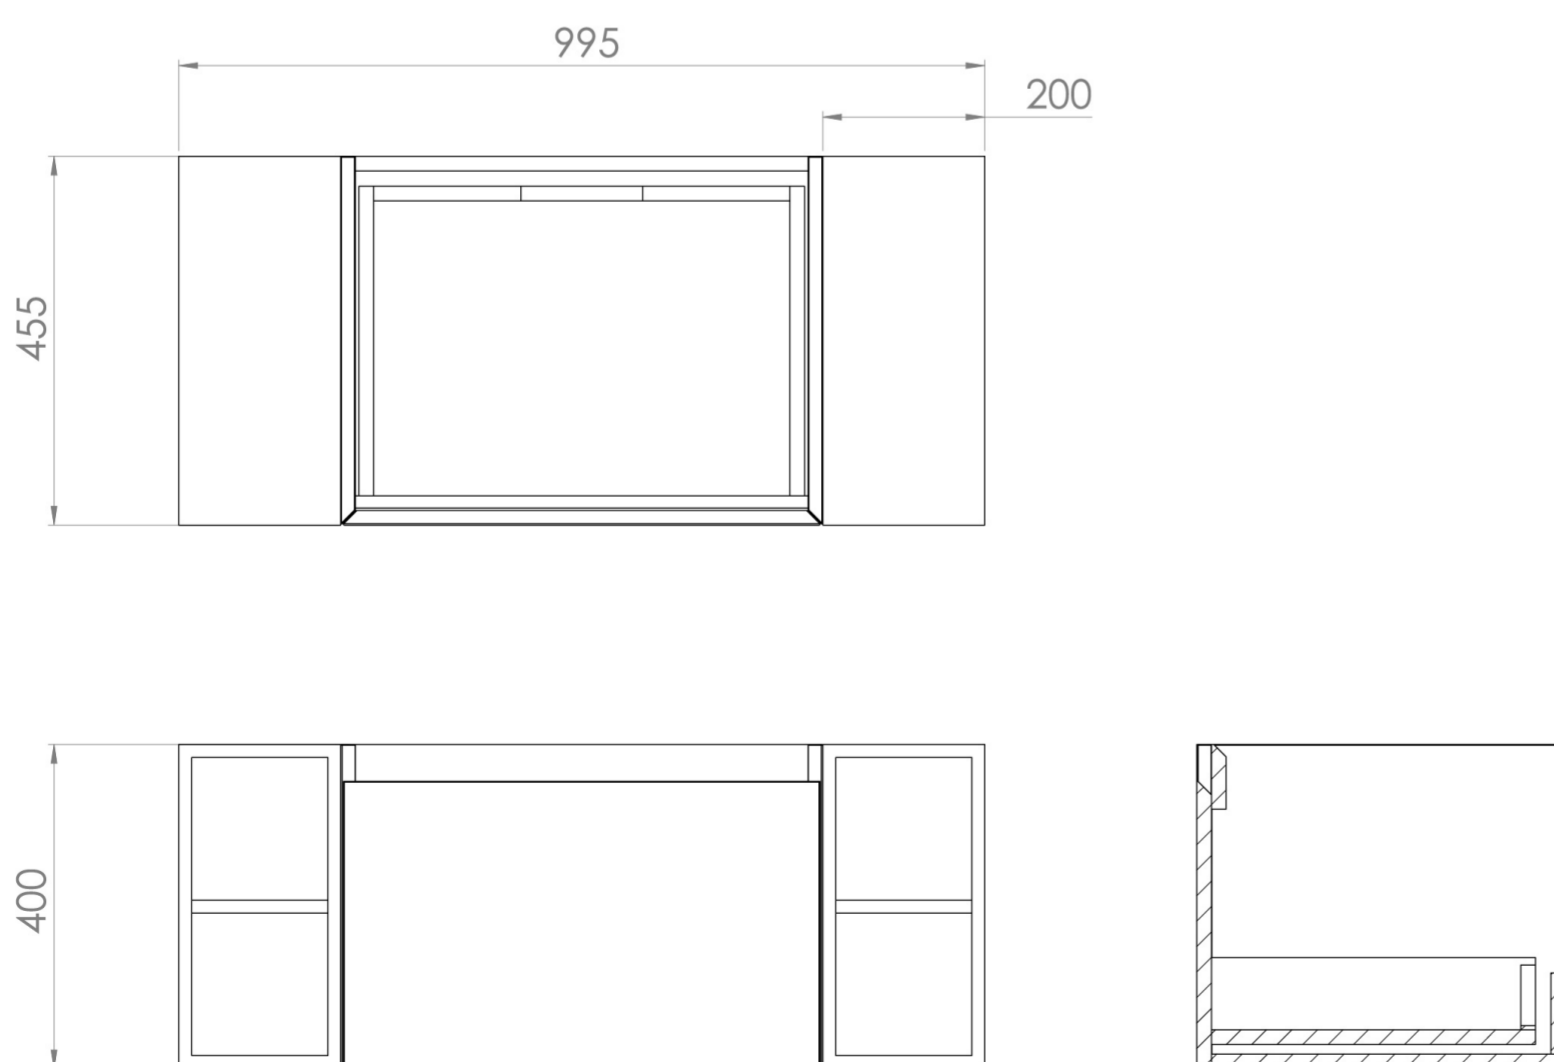

TECHNICAL DRAWING