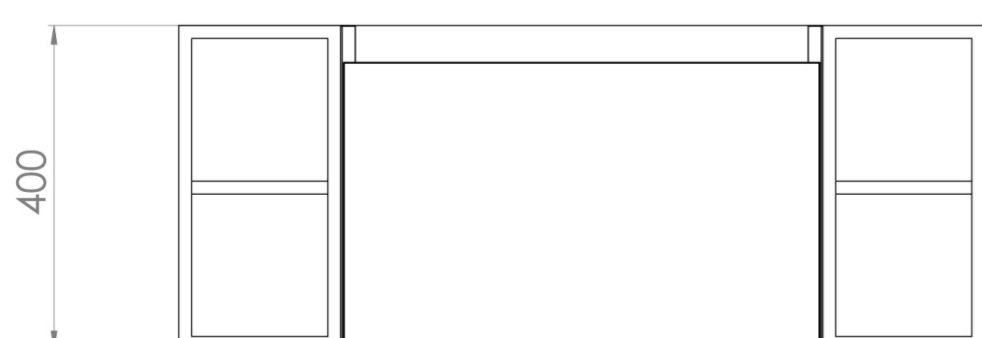

TECHNICAL DRAWING