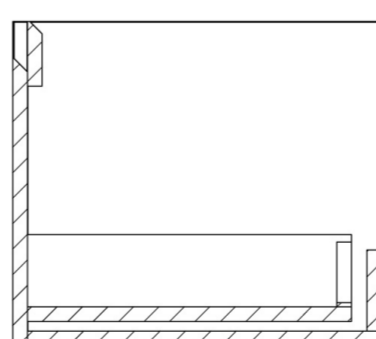

TECHNICAL DRAWING