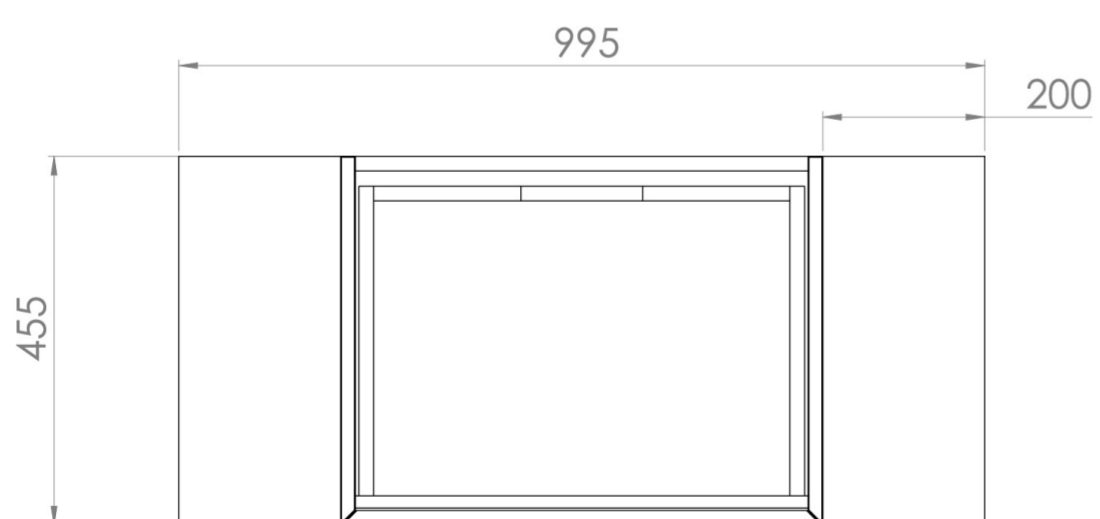

TECHNICAL DRAWING