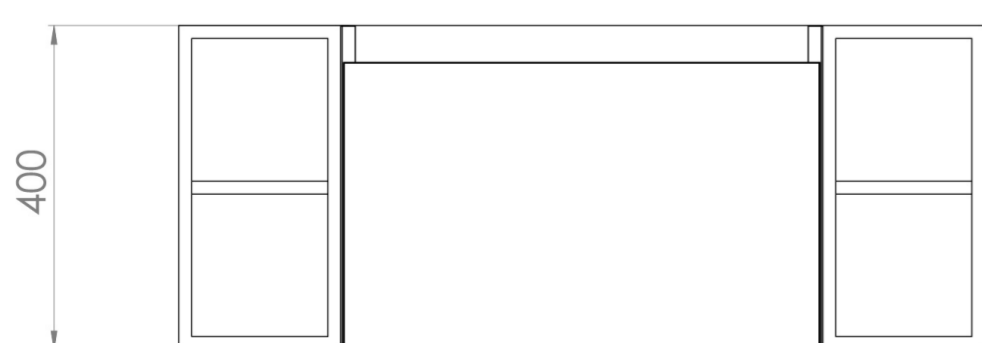

TECHNICAL DRAWING