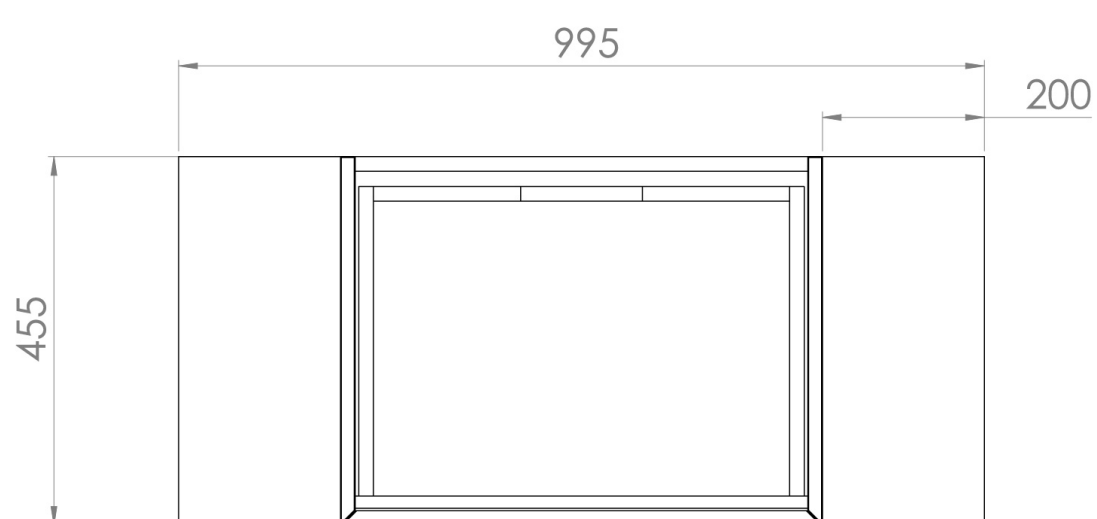

TECHNICAL DRAWING