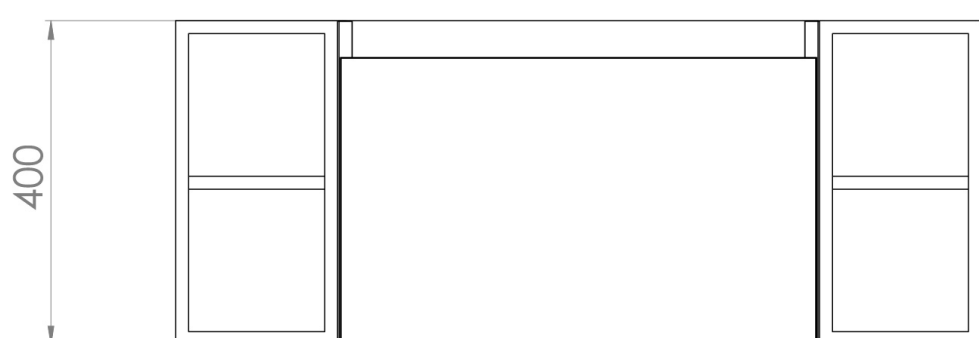

TECHNICAL DRAWING