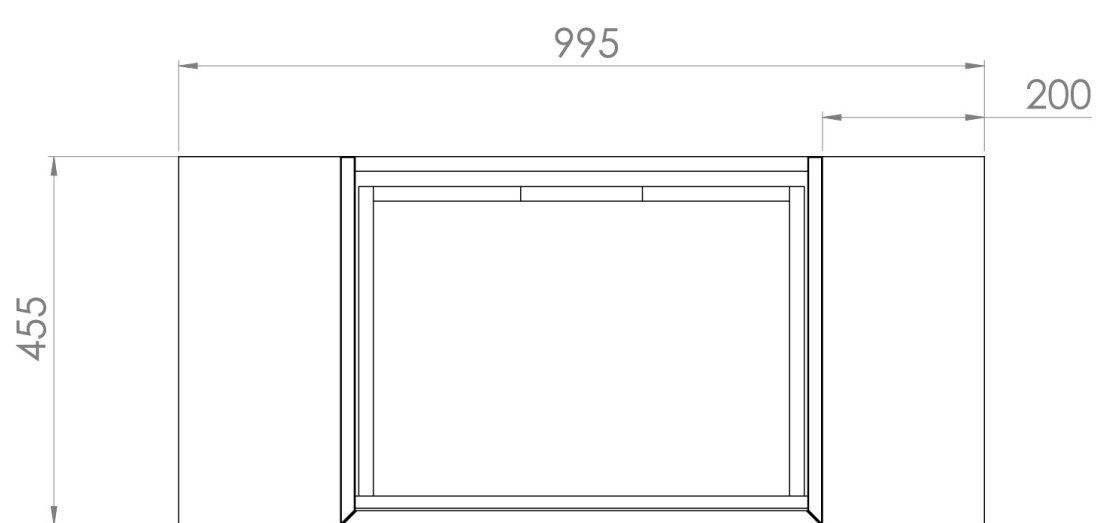

TECHNICAL DRAWING