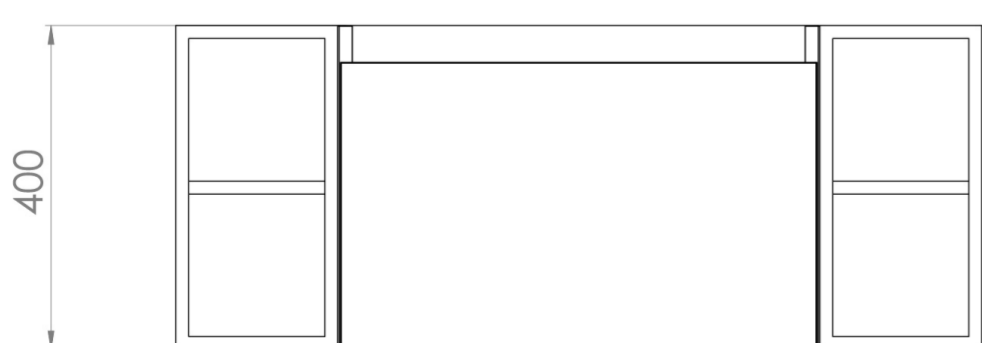

TECHNICAL DRAWING