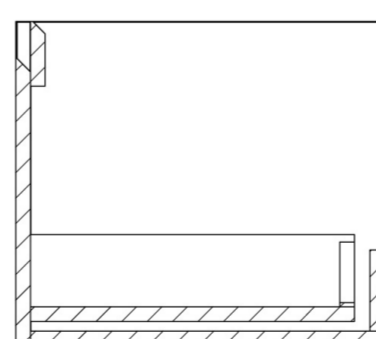

TECHNICAL DRAWING