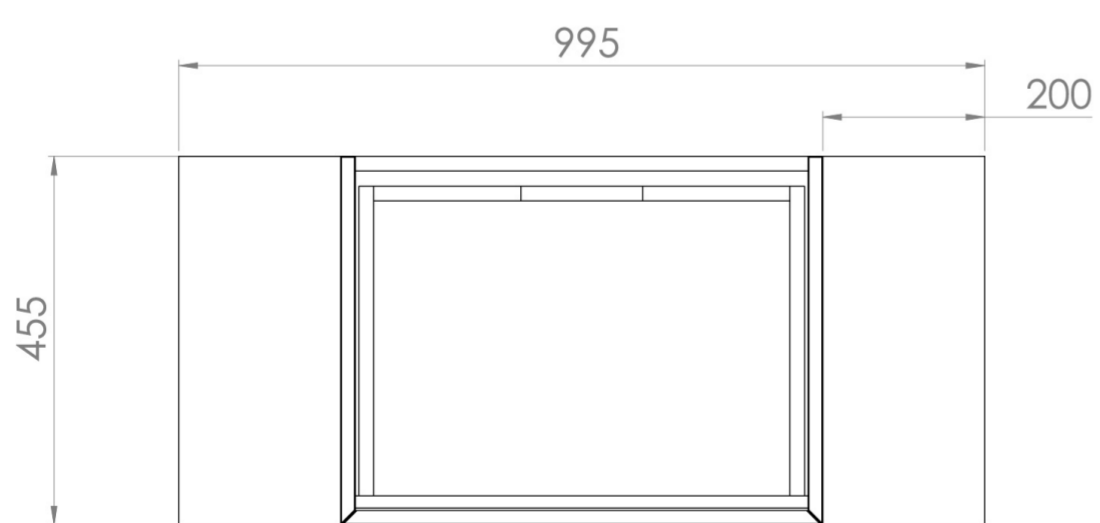

TECHNICAL DRAWING