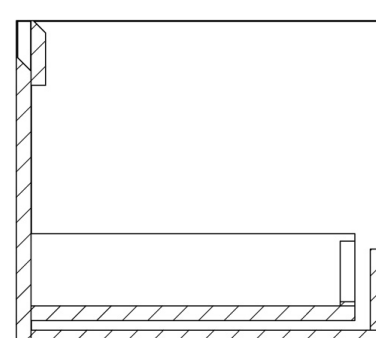

TECHNICAL DRAWING