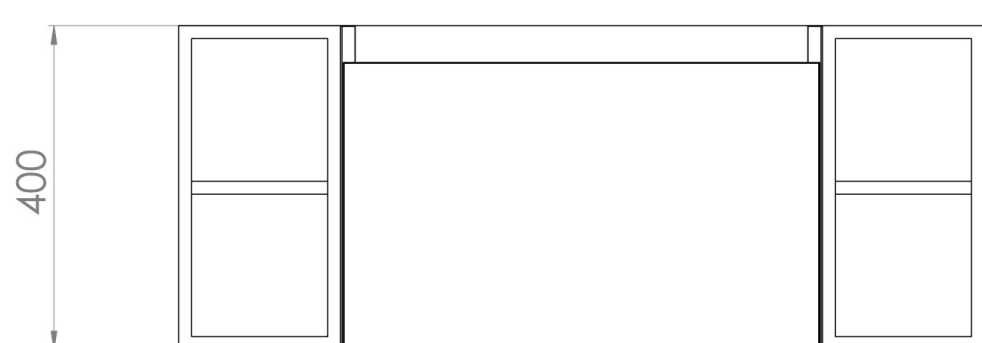

TECHNICAL DRAWING