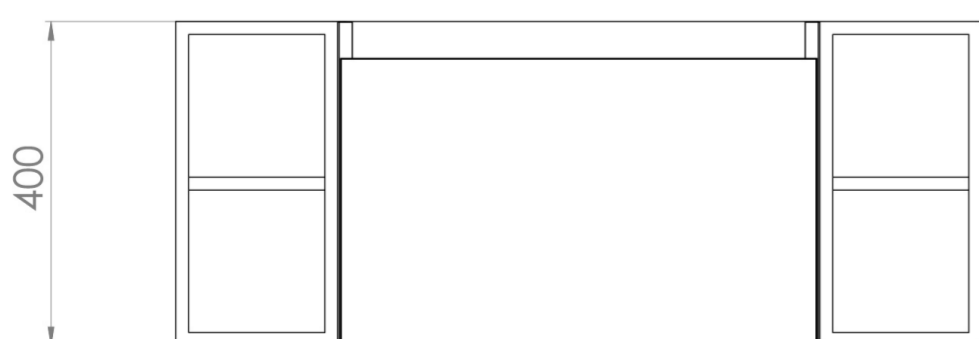

TECHNICAL DRAWING