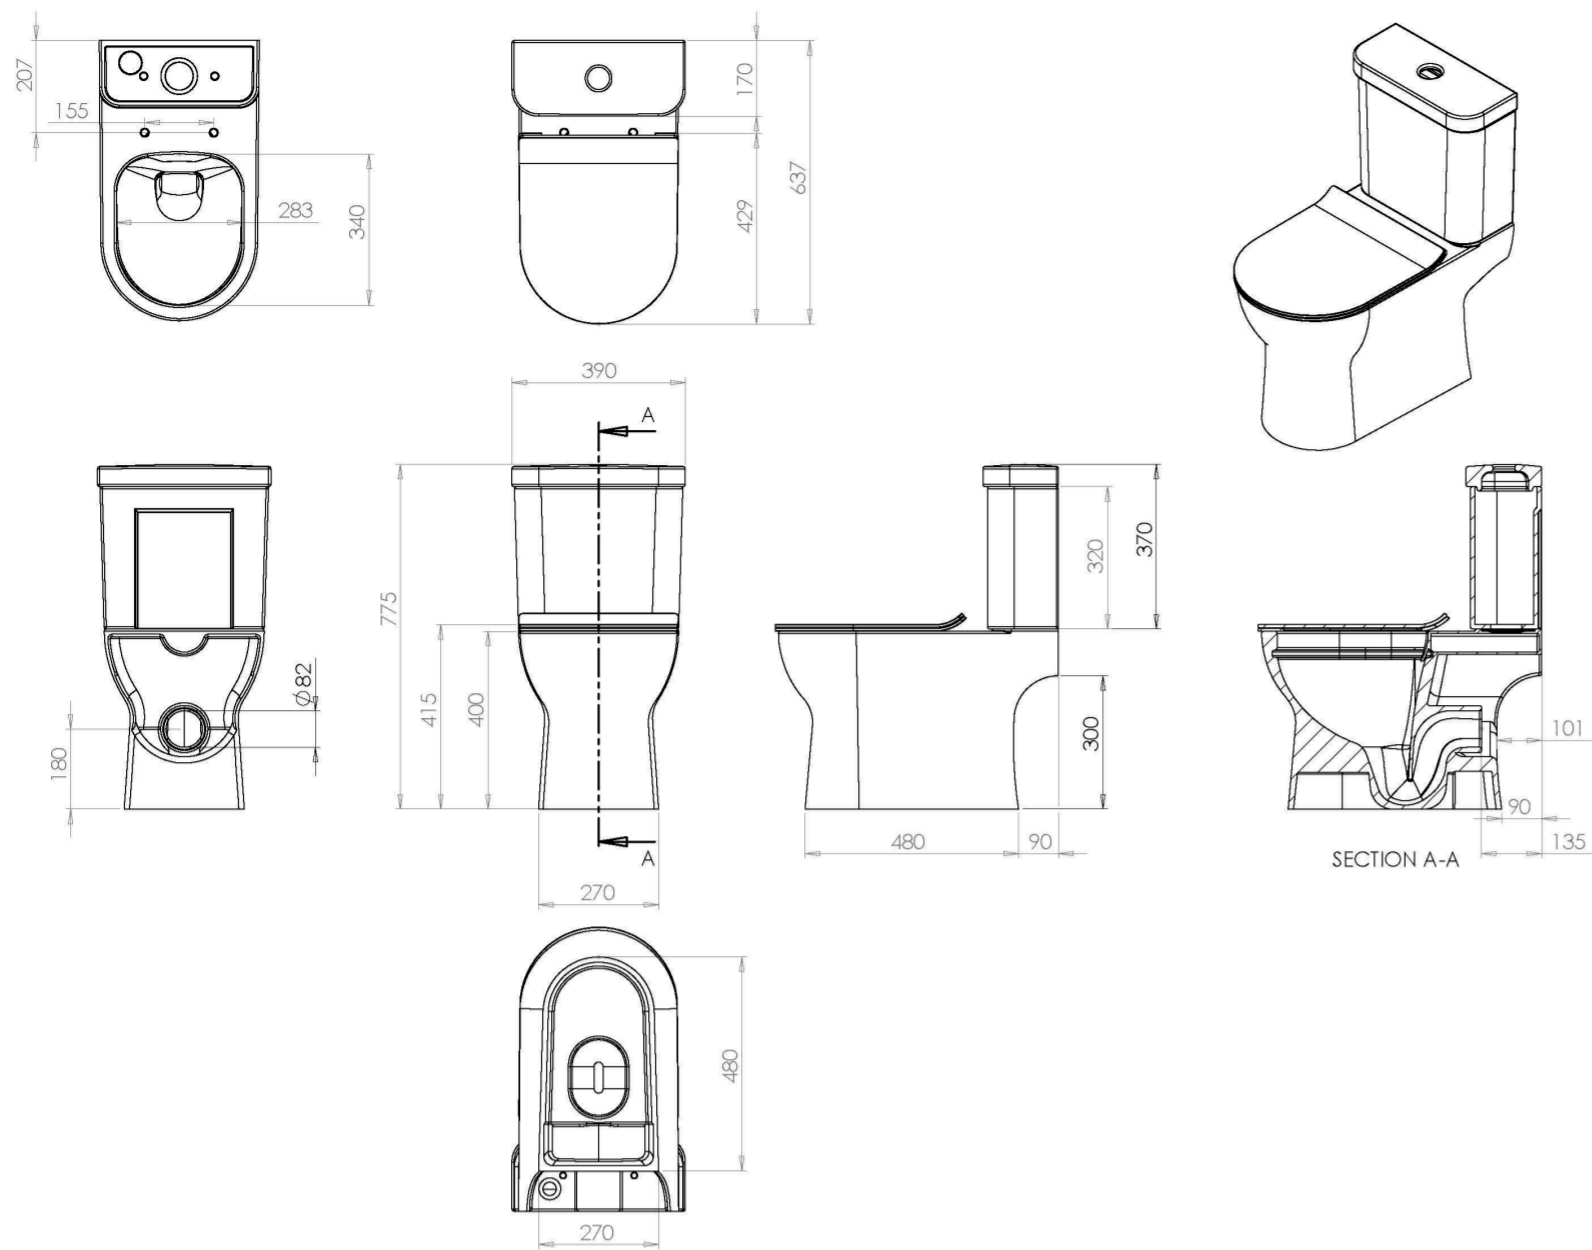

AIR CLOSE COUPLED WC PAN, CISTERN & SEAT PACK - RIMLESS

Product Code: AIRCC77

PRODUCT INFORMATION

Finish:	Gloss White
Height:	775mm
Width:	390mm
Depth:	637mm
Material	Ceramic, Plastic
Weight	44.7kg
Approvals/Standards	WRAS
Guarantee	Lifetime, 2 years on working parts
Seat Type	Soft close & quick release
Type of Flushing	Rimless technology
Other Features	Pan, cistern & seat in one box
Compatible Cistern(s)	AIR71

DESCRIPTION

AIR is our space-saving collection of sanitaryware and furniture.

The AIRCC77 is the complete package - quite literally - as it includes the AIR rimless pan, cistern with WRAS approved internals, and the slim soft close seat.

The pan's elegant design will work in a variety of bathroom interiors, whilst the rimless flush adds an even more contemporary look to it and is also simple to clean. It pairs with the AIR cistern with WRAS approved cistern internals so you can be sure that the water in the cistern tank will not be contaminated by plastic parts. It also comes with the AIR slim-line soft closing seat - a modern seat that has a quick release function to remove it from the pan, again making cleaning easy.

Component parts included:

AIR77 (Pan)

AIR71 (Cistern)

AIR78 (Seat)

TECHNICAL DRAWING

Saneux reserves the right to alter the specifications and product range without prior notice. Dimensions are given as a guide only. Dimensions should not be used for surrounding furniture, fixtures and fittings until the product is on site.