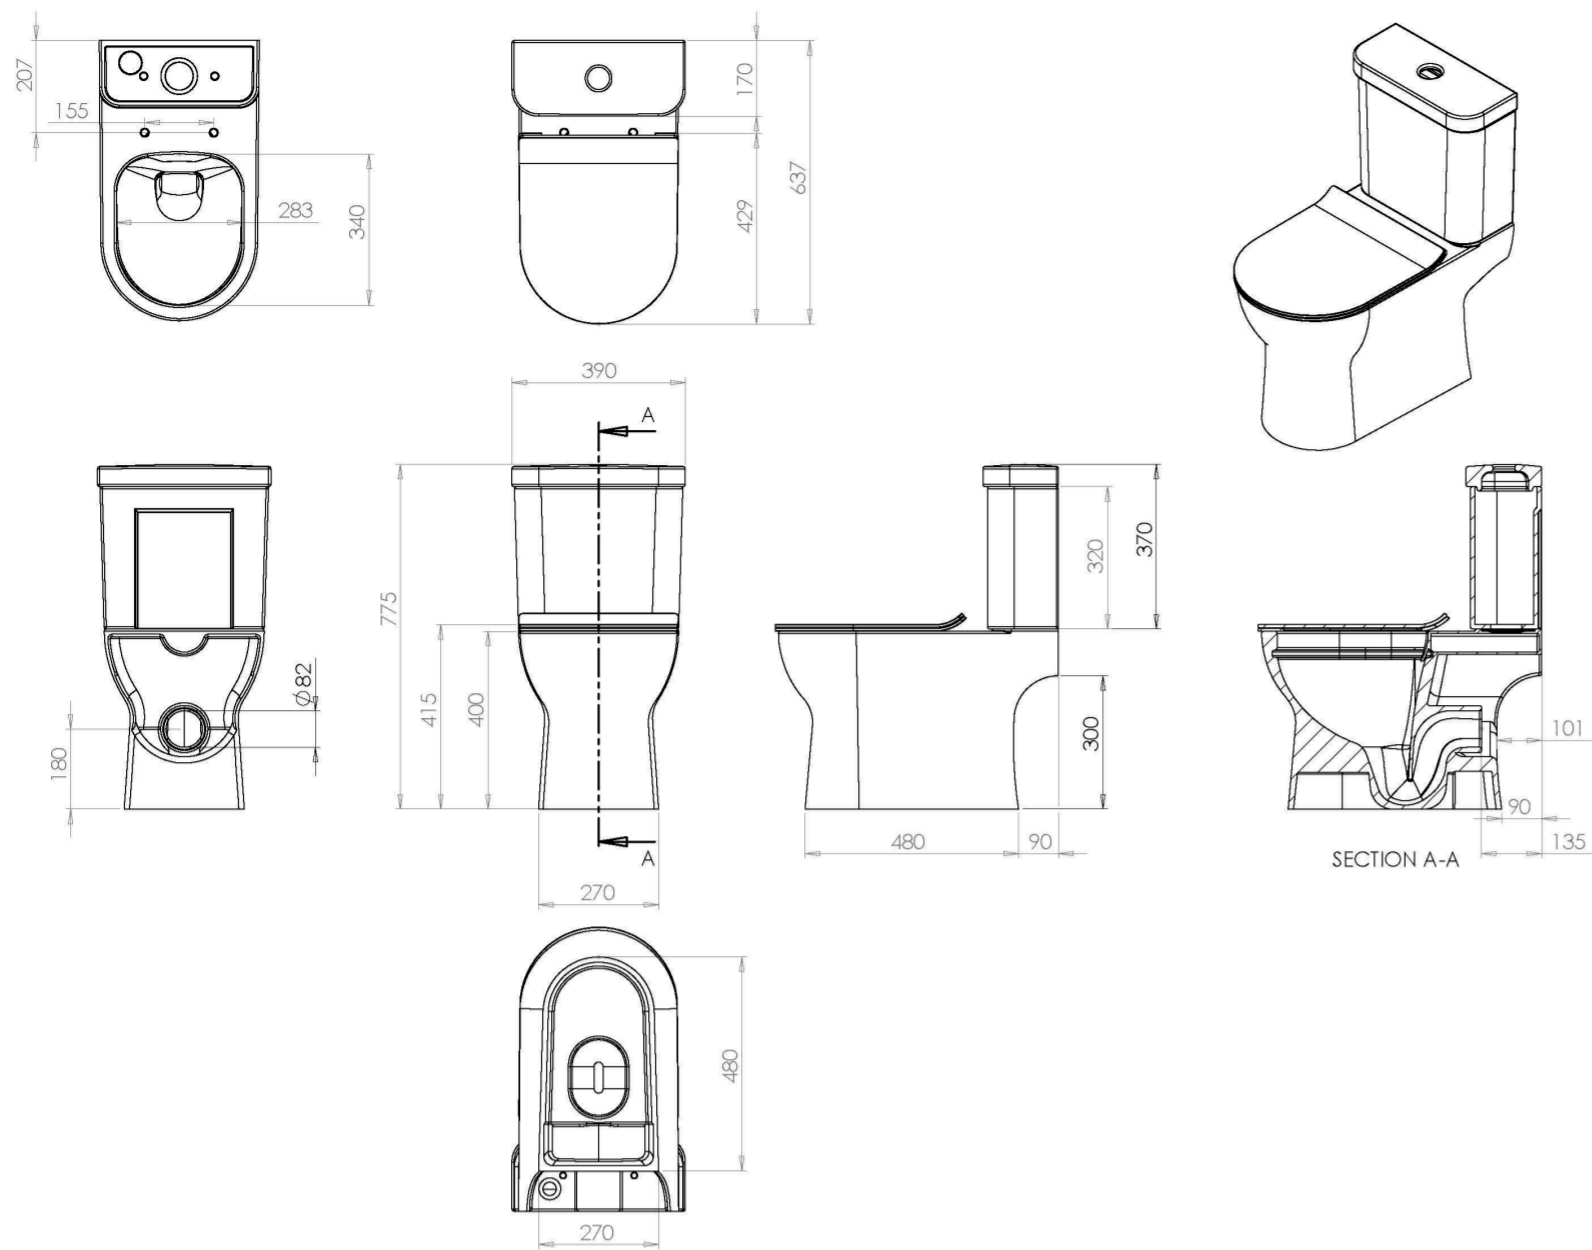

## PRODUCT INFORMATION

<b>Finish:</b>	Gloss White
<b>Height:</b>	775mm
<b>Width:</b>	390mm
<b>Depth:</b>	637mm
<b>Material</b>	Ceramic, Plastic
<b>Weight</b>	44.7kg
<b>Approvals/Standards</b>	WRAS
<b>Guarantee</b>	Lifetime, 2 years on working parts
<b>Seat Type</b>	Soft close & quick release
<b>Type of Flushing</b>	Rimless technology
<b>Other Features</b>	Pan, cistern & seat in one box
<b>Compatible Cistern(s)</b>	AIR71

## DESCRIPTION

AIR is our space-saving collection of sanitaryware and furniture.

The AIRCC77 is the complete package - quite literally - as it includes the AIR rimless pan, cistern with WRAS approved internals, and the slim soft close seat.

The pan's elegant design will work in a variety of bathroom interiors, whilst the rimless flush adds an even more contemporary look to it and is also simple to clean. It pairs with the AIR cistern with WRAS approved cistern internals so you can be sure that the water in the cistern tank will not be contaminated by plastic parts. It also comes with the AIR slim-line soft closing seat - a modern seat that has a quick release function to remove it from the pan, again making cleaning easy.

Component parts included:

AIR77 (Pan)

AIR71 (Cistern)

AIR78 (Seat)

---