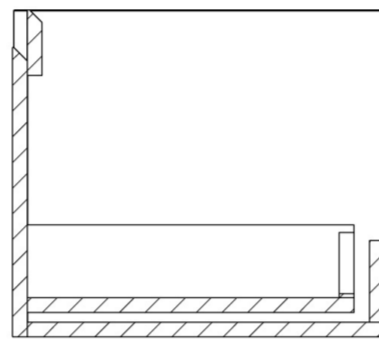

TECHNICAL DRAWING

Saneux reserves the right to alter the specifications and product range without prior notice. Dimensions are given as a guide only. Dimensions should not be used for surrounding furniture, fixtures and fittings until the product is on site.