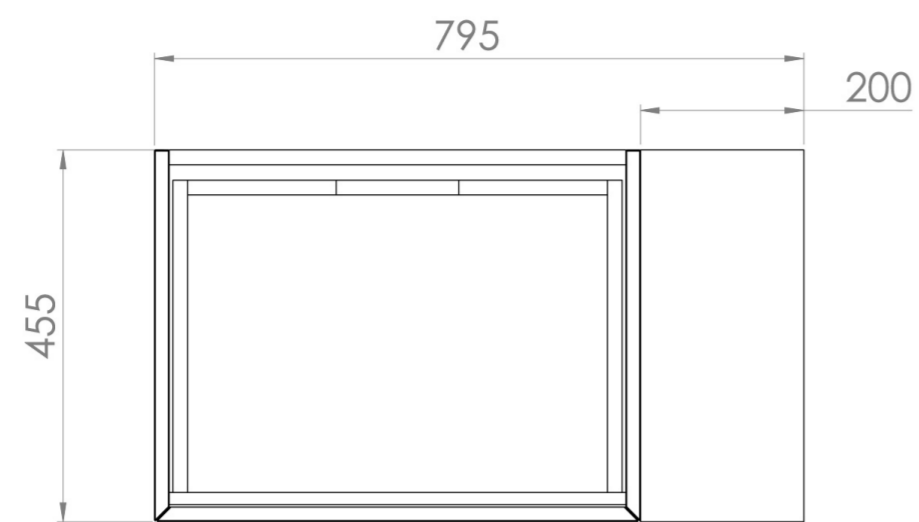

TECHNICAL DRAWING

Saneux reserves the right to alter the specifications and product range without prior notice. Dimensions are given as a guide only. Dimensions should not be used for surrounding furniture, fixtures and fittings until the product is on site.