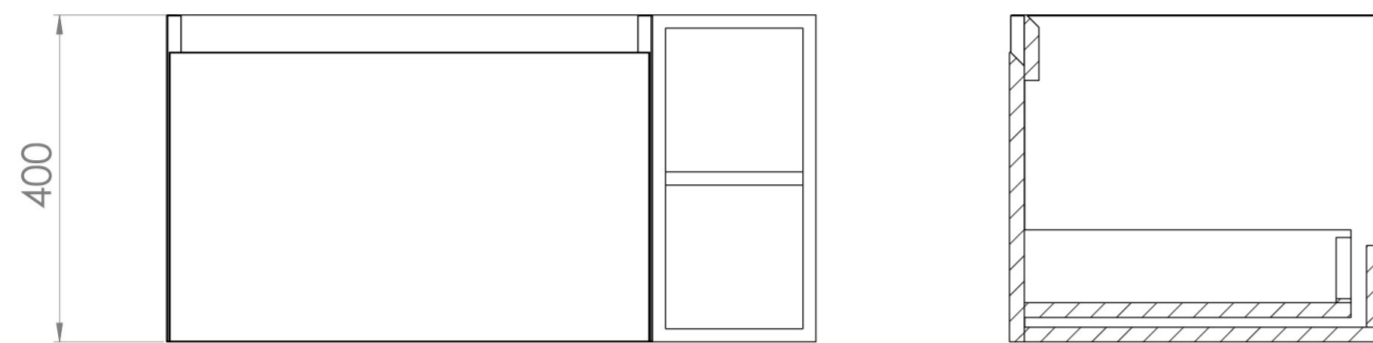

TECHNICAL DRAWING

Saneux reserves the right to alter the specifications and product range without prior notice. Dimensions are given as a guide only. Dimensions should not be used for surrounding furniture, fixtures and fittings until the product is on site.

<https://saneux.com/products/uni-80cm-kit-60cm-1-drawer-wall-mounted-unit-20cm-spacer-matte-anthracite>