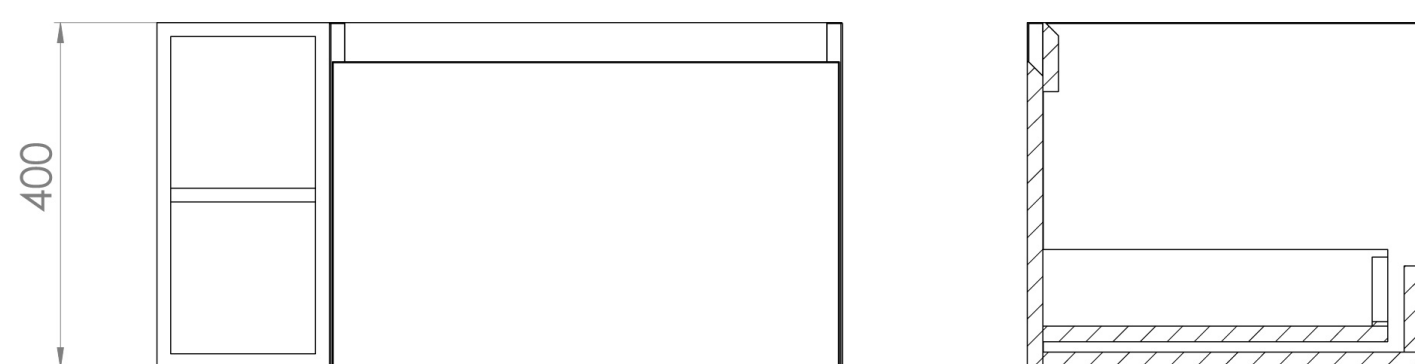

TECHNICAL DRAWING

Saneux reserves the right to alter the specifications and product range without prior notice. Dimensions are given as a guide only. Dimensions should not be used for surrounding furniture, fixtures and fittings until the product is on site.