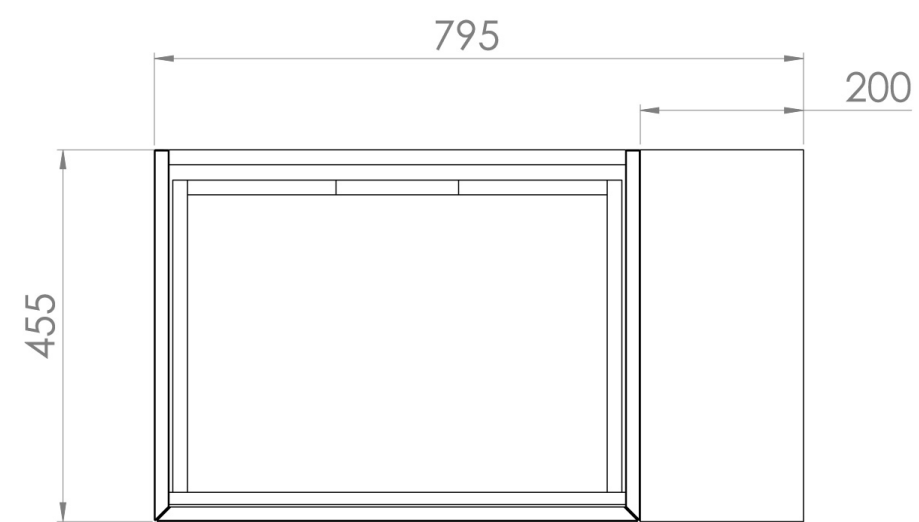

TECHNICAL DRAWING

Saneux reserves the right to alter the specifications and product range without prior notice. Dimensions are given as a guide only. Dimensions should not be used for surrounding furniture, fixtures and fittings until the product is on site.