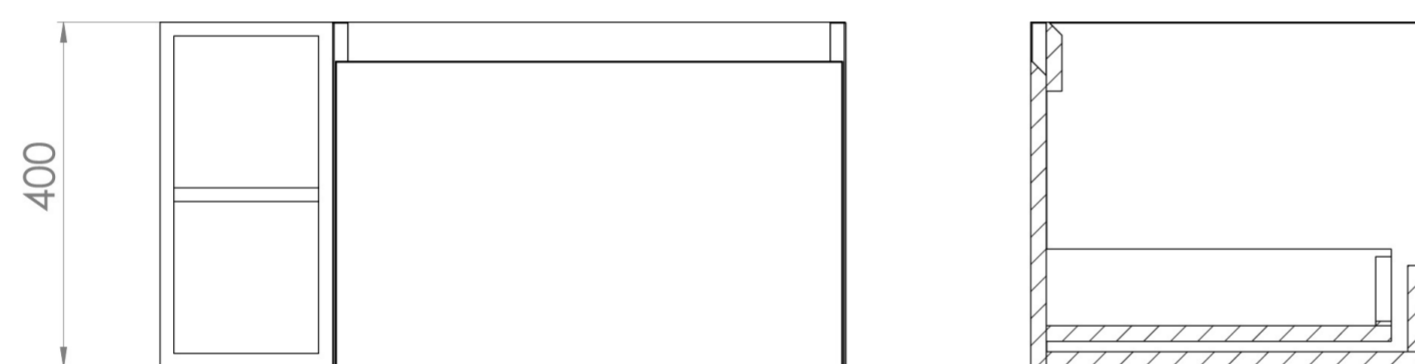

TECHNICAL DRAWING

Saneux reserves the right to alter the specifications and product range without prior notice. Dimensions are given as a guide only. Dimensions should not be used for surrounding furniture, fixtures and fittings until the product is on site.

<https://saneux.com/products/uni-80cm-kit-60cm-1-drawer-wall-mounted-unit-20cm-spacer-matte-anthracite>