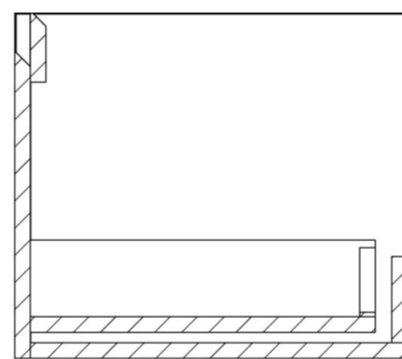

TECHNICAL DRAWING

Saneux reserves the right to alter the specifications and product range without prior notice. Dimensions are given as a guide only. Dimensions should not be used for surrounding furniture, fixtures and fittings until the product is on site.