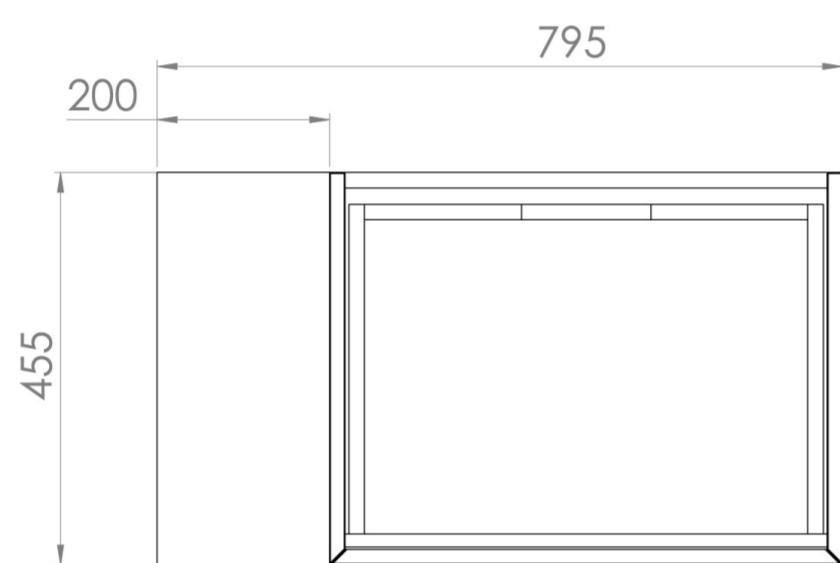

TECHNICAL DRAWING

Saneux reserves the right to alter the specifications and product range without prior notice. Dimensions are given as a guide only. Dimensions should not be used for surrounding furniture, fixtures and fittings until the product is on site.