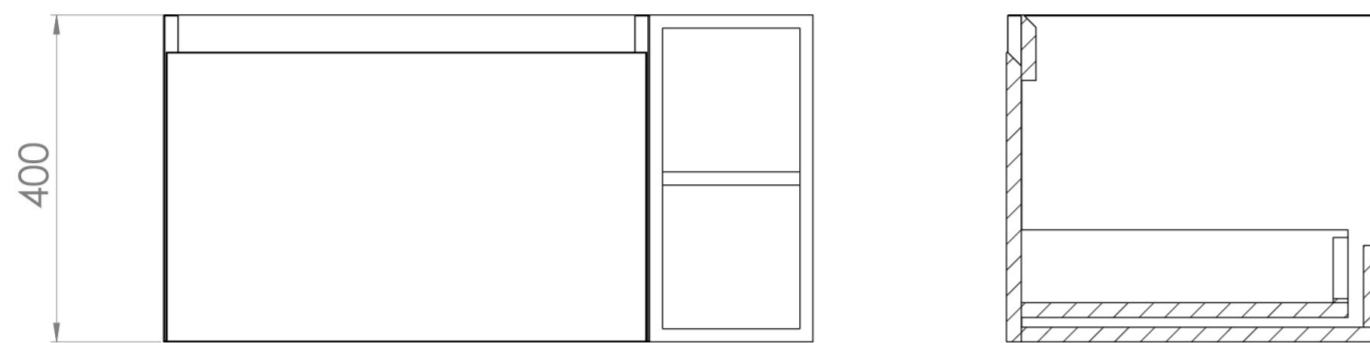

TECHNICAL DRAWING

Saneux reserves the right to alter the specifications and product range without prior notice. Dimensions are given as a guide only. Dimensions should not be used for surrounding furniture, fixtures and fittings until the product is on site.