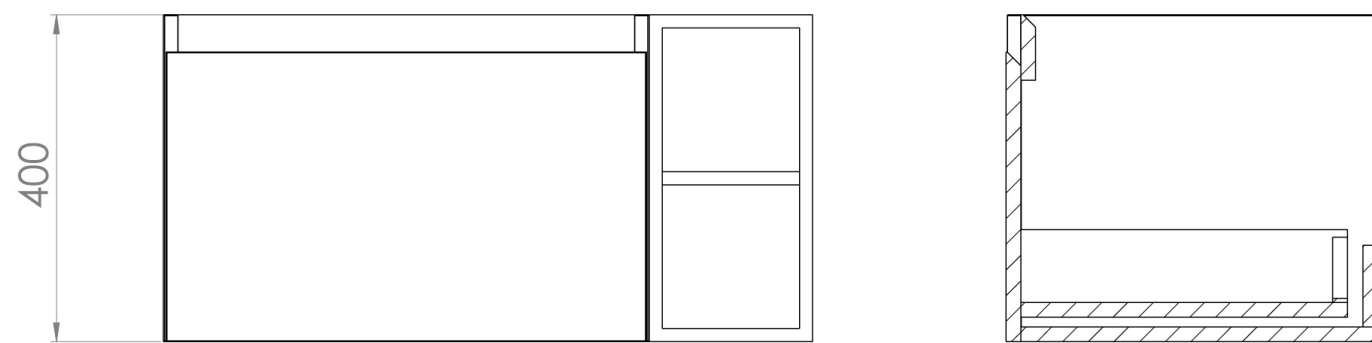

TECHNICAL DRAWING

Saneux reserves the right to alter the specifications and product range without prior notice. Dimensions are given as a guide only. Dimensions should not be used for surrounding furniture, fixtures and fittings until the product is on site.