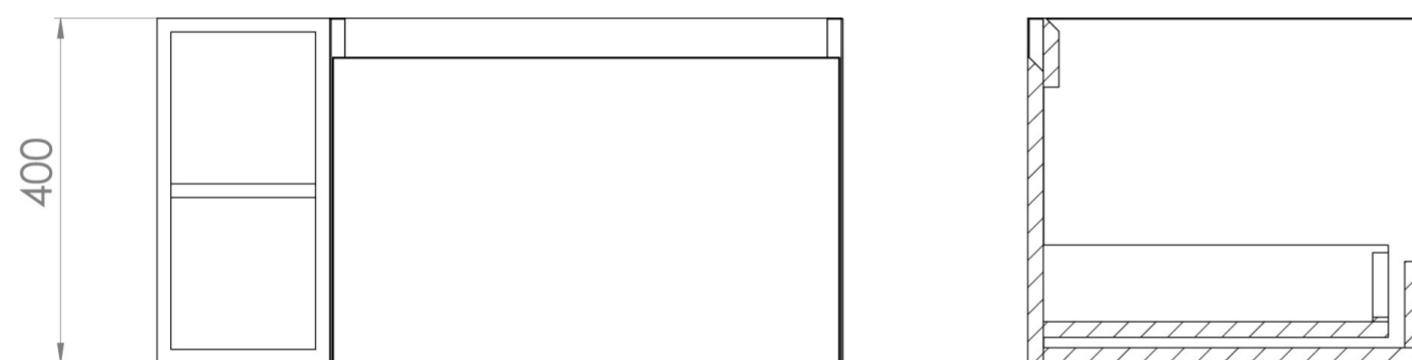

TECHNICAL DRAWING

Saneux reserves the right to alter the specifications and product range without prior notice. Dimensions are given as a guide only. Dimensions should not be used for surrounding furniture, fixtures and fittings until the product is on site.