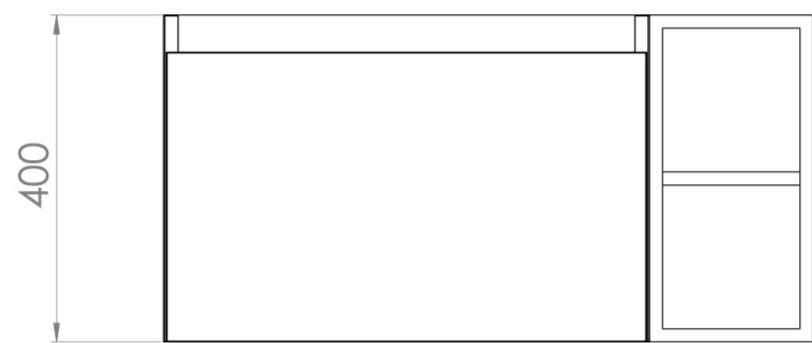

TECHNICAL DRAWING

Saneux reserves the right to alter the specifications and product range without prior notice. Dimensions are given as a guide only. Dimensions should not be used for surrounding furniture, fixtures and fittings until the product is on site.