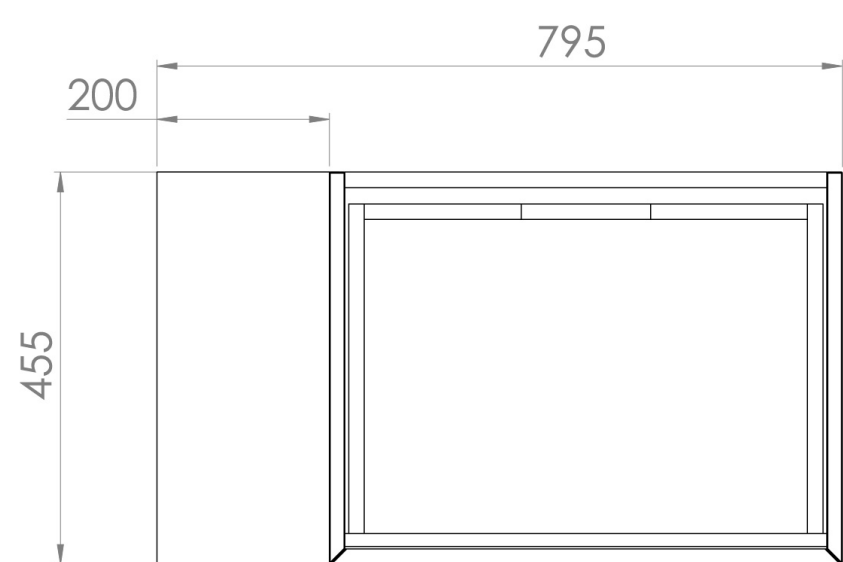

TECHNICAL DRAWING

Saneux reserves the right to alter the specifications and product range without prior notice. Dimensions are given as a guide only. Dimensions should not be used for surrounding furniture, fixtures and fittings until the product is on site.