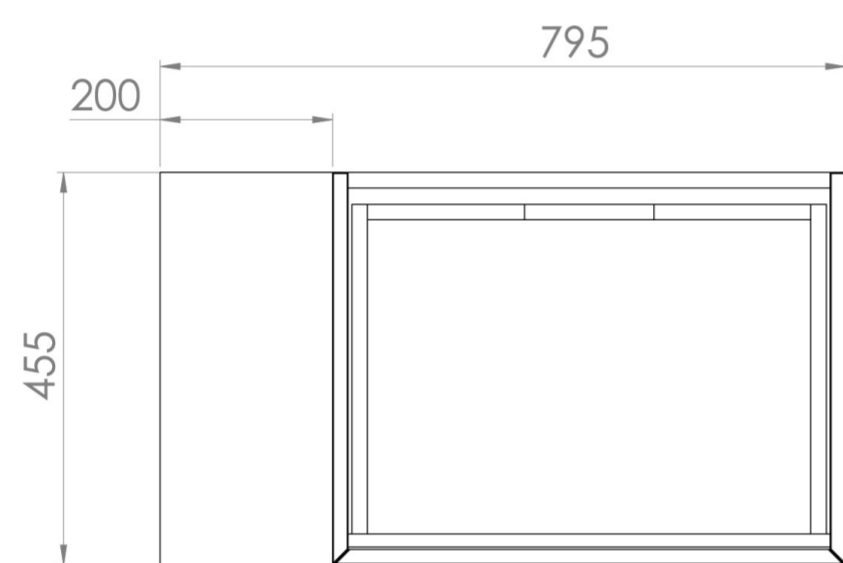

TECHNICAL DRAWING

Saneux reserves the right to alter the specifications and product range without prior notice. Dimensions are given as a guide only. Dimensions should not be used for surrounding furniture, fixtures and fittings until the product is on site.

<https://saneux.com/products/uni-80cm-kit-60cm-1-drawer-wall-mounted-unit-20cm-spacer-matte-anthracite>