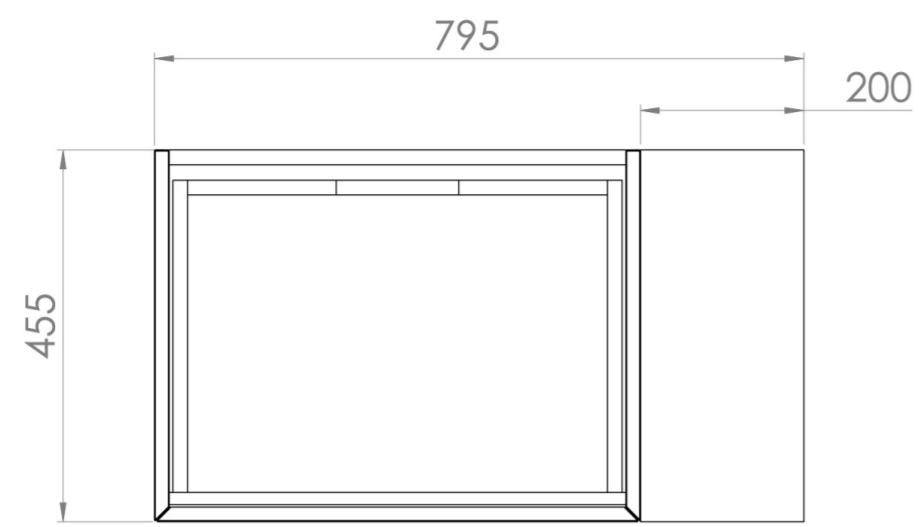

TECHNICAL DRAWING

Saneux reserves the right to alter the specifications and product range without prior notice. Dimensions are given as a guide only. Dimensions should not be used for surrounding furniture, fixtures and fittings until the product is on site.