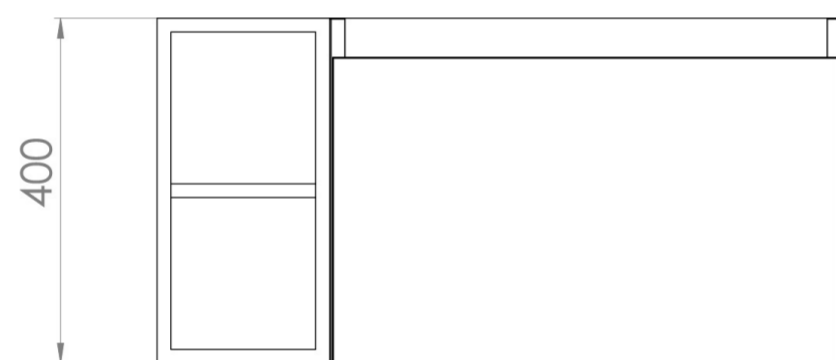

TECHNICAL DRAWING

Saneux reserves the right to alter the specifications and product range without prior notice. Dimensions are given as a guide only. Dimensions should not be used for surrounding furniture, fixtures and fittings until the product is on site.