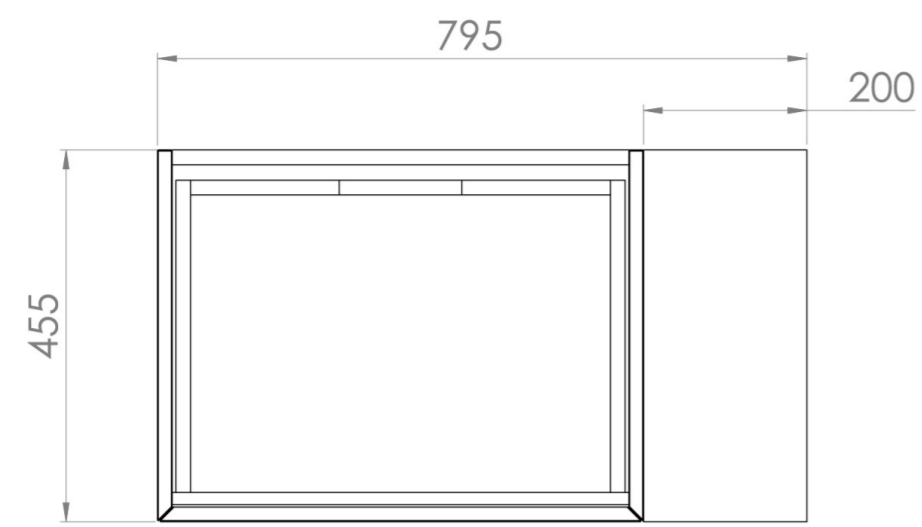

TECHNICAL DRAWING

Saneux reserves the right to alter the specifications and product range without prior notice. Dimensions are given as a guide only. Dimensions should not be used for surrounding furniture, fixtures and fittings until the product is on site.

<https://saneux.com/products/uni-80cm-kit-60cm-1-drawer-wall-mounted-unit-20cm-spacer-matte-anthracite>