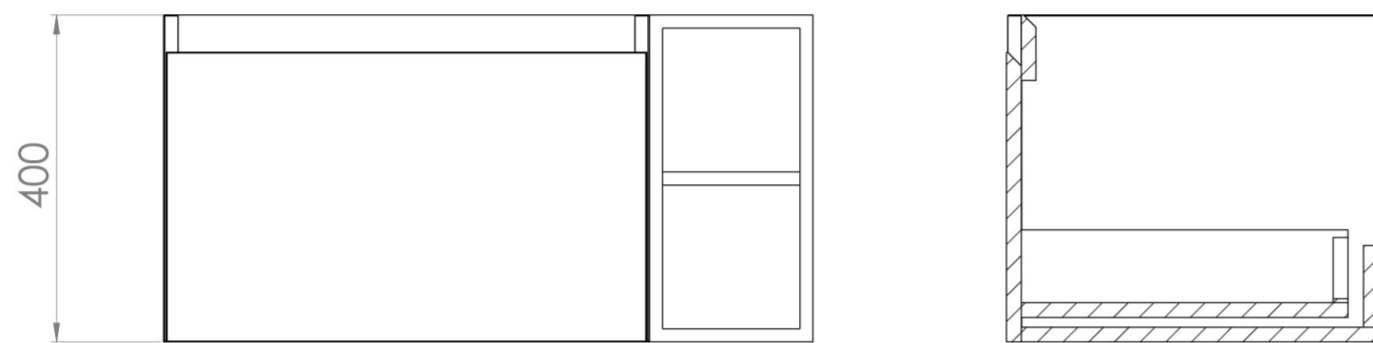

TECHNICAL DRAWING

Saneux reserves the right to alter the specifications and product range without prior notice. Dimensions are given as a guide only. Dimensions should not be used for surrounding furniture, fixtures and fittings until the product is on site.

<https://saneux.com/products/uni-80cm-kit-60cm-1-drawer-wall-mounted-unit-20cm-spacer-english-oak>