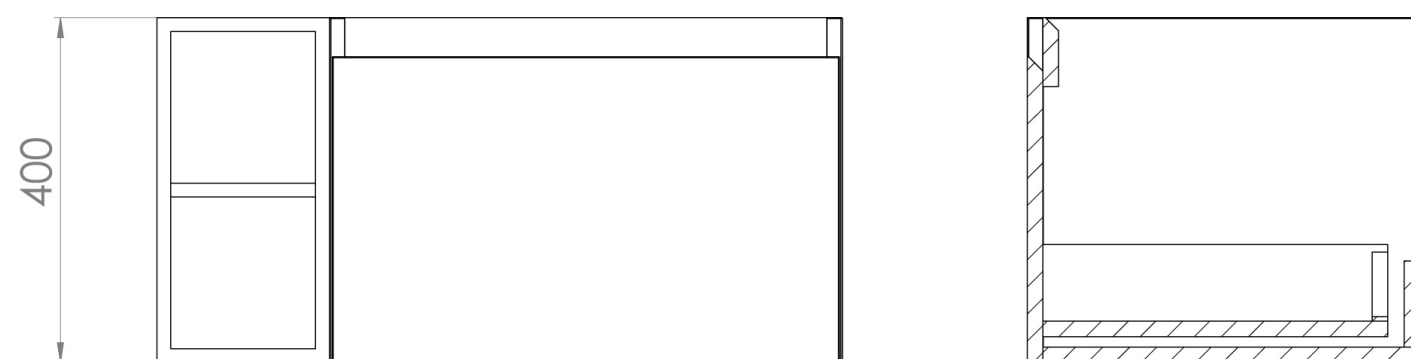

TECHNICAL DRAWING

Saneux reserves the right to alter the specifications and product range without prior notice. Dimensions are given as a guide only. Dimensions should not be used for surrounding furniture, fixtures and fittings until the product is on site.