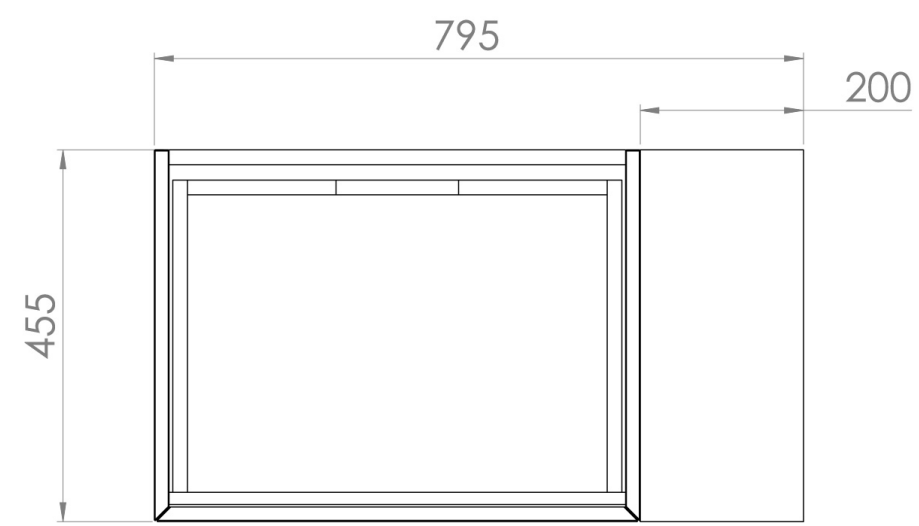

TECHNICAL DRAWING

Saneux reserves the right to alter the specifications and product range without prior notice. Dimensions are given as a guide only. Dimensions should not be used for surrounding furniture, fixtures and fittings until the product is on site.