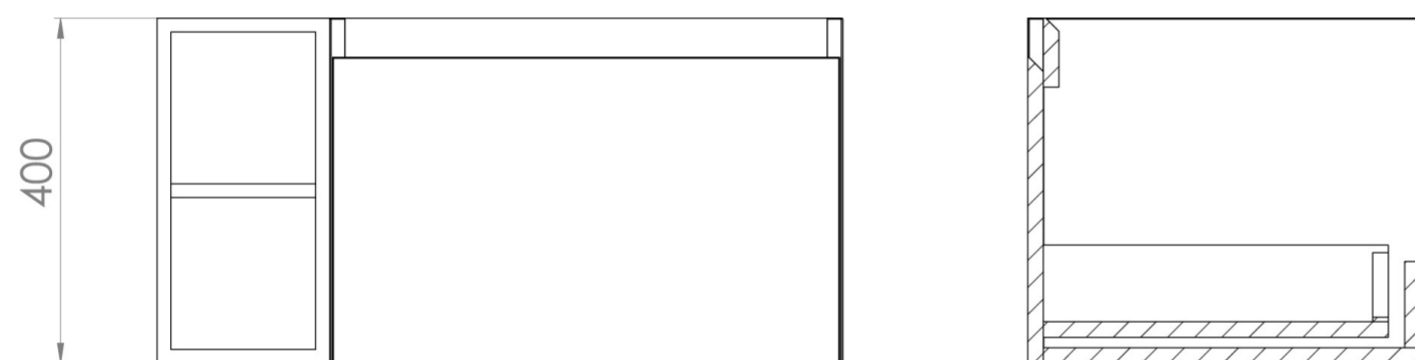

TECHNICAL DRAWING

Saneux reserves the right to alter the specifications and product range without prior notice. Dimensions are given as a guide only. Dimensions should not be used for surrounding furniture, fixtures and fittings until the product is on site.

<https://saneux.com/products/uni-80cm-kit-60cm-1-drawer-wall-mounted-unit-20cm-spacer-english-oak>