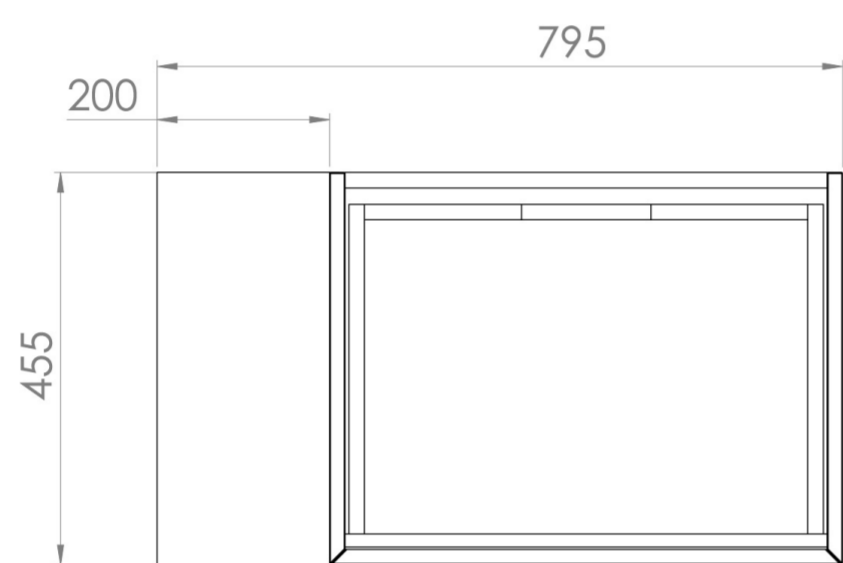

TECHNICAL DRAWING

Saneux reserves the right to alter the specifications and product range without prior notice. Dimensions are given as a guide only. Dimensions should not be used for surrounding furniture, fixtures and fittings until the product is on site.

<https://saneux.com/products/uni-80cm-kit-60cm-1-drawer-wall-mounted-unit-20cm-spacer-english-oak>