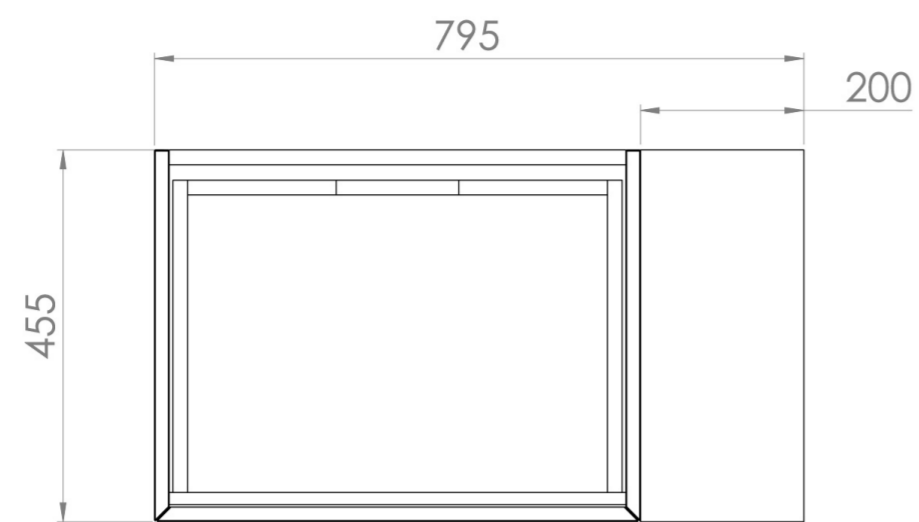

TECHNICAL DRAWING

Saneux reserves the right to alter the specifications and product range without prior notice. Dimensions are given as a guide only. Dimensions should not be used for surrounding furniture, fixtures and fittings until the product is on site.

<https://saneux.com/products/uni-80cm-kit-60cm-1-drawer-wall-mounted-unit-20cm-spacer-english-oak>