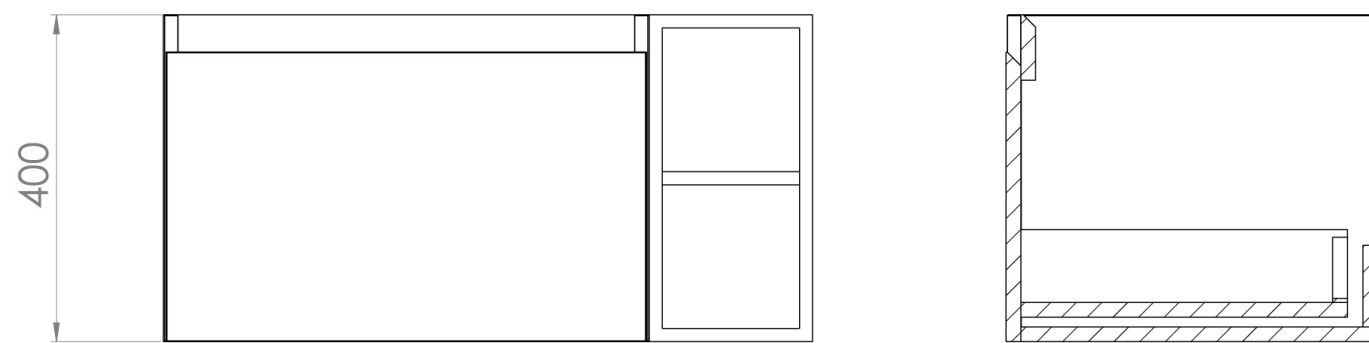

TECHNICAL DRAWING

Saneux reserves the right to alter the specifications and product range without prior notice. Dimensions are given as a guide only. Dimensions should not be used for surrounding furniture, fixtures and fittings until the product is on site.