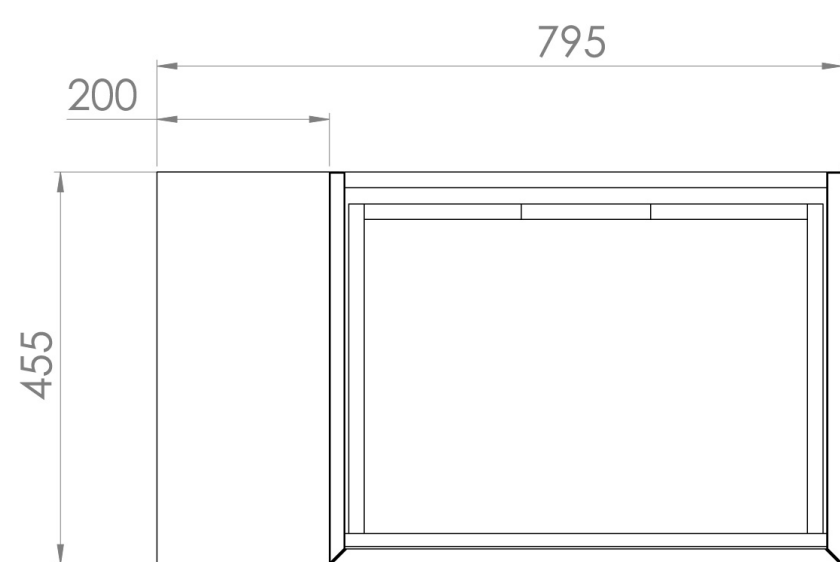

TECHNICAL DRAWING

Saneux reserves the right to alter the specifications and product range without prior notice. Dimensions are given as a guide only. Dimensions should not be used for surrounding furniture, fixtures and fittings until the product is on site.