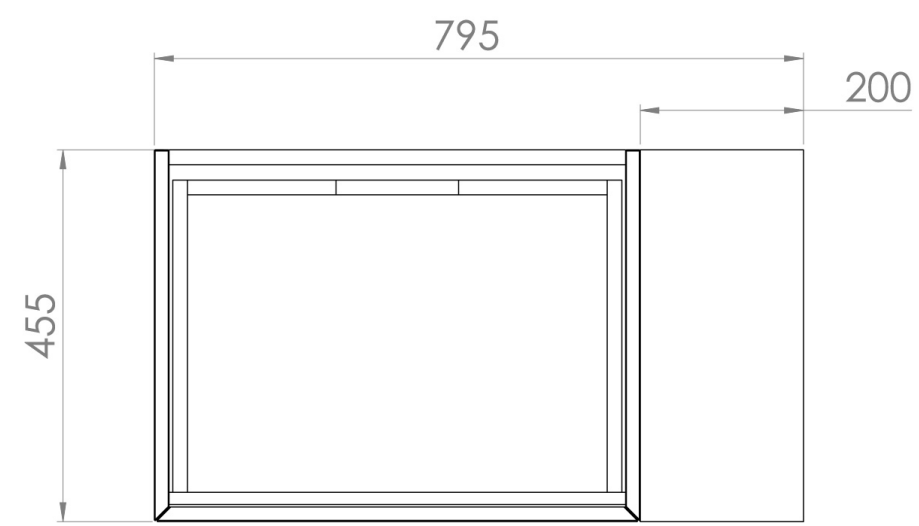

TECHNICAL DRAWING

Saneux reserves the right to alter the specifications and product range without prior notice. Dimensions are given as a guide only. Dimensions should not be used for surrounding furniture, fixtures and fittings until the product is on site.

<https://saneux.com/products/uni-80cm-kit-60cm-1-drawer-wall-mounted-unit-20cm-spacer-matte-white>