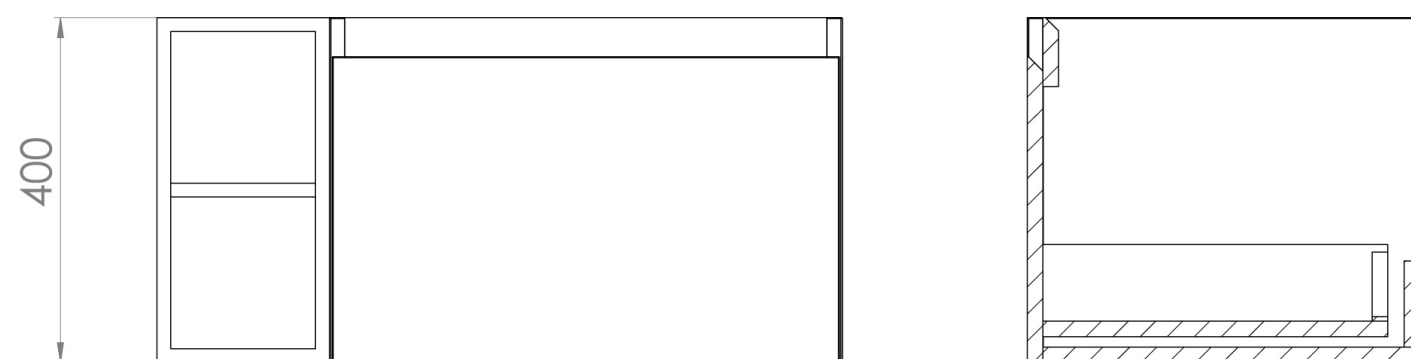

TECHNICAL DRAWING

Saneux reserves the right to alter the specifications and product range without prior notice. Dimensions are given as a guide only. Dimensions should not be used for surrounding furniture, fixtures and fittings until the product is on site.

<https://saneux.com/products/uni-80cm-kit-60cm-1-drawer-wall-mounted-unit-20cm-spacer-matte-white>