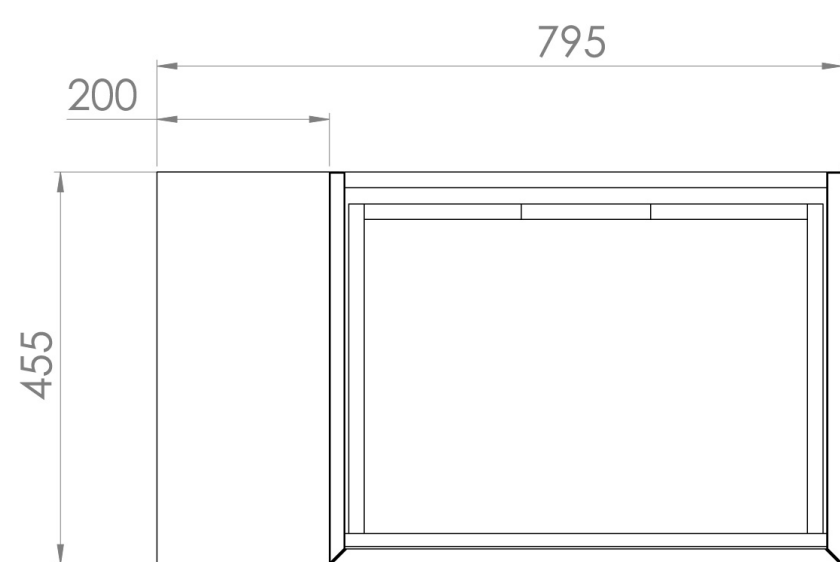

TECHNICAL DRAWING

Saneux reserves the right to alter the specifications and product range without prior notice. Dimensions are given as a guide only. Dimensions should not be used for surrounding furniture, fixtures and fittings until the product is on site.

<https://saneux.com/products/uni-80cm-kit-60cm-1-drawer-wall-mounted-unit-20cm-spacer-matte-white>