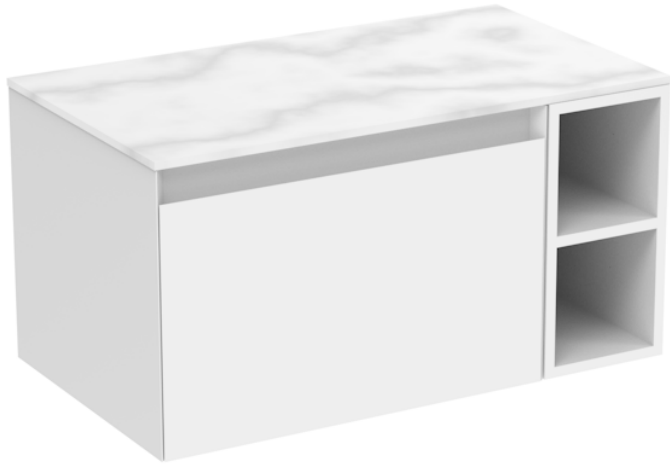

UNI 80CM KIT - 60CM 1 DRAWER WALL MOUNTED UNIT & 20CM SPACER - MATTE WHITE

PRODUCT INFORMATION

Finish: Matte White

Product Code: UNI080W1.S.MW

DESCRIPTION

UNI is our collection of modern, handle-less furniture and ceramics to allow you to create a contemporary bathroom set up.

Experience versatility with our innovative design: pair any 60cm, 80cm or 100cm unit with a 20cm spacer unit and a countertop, enabling you to create your perfect basin setup.

Parts to be purchased separately.