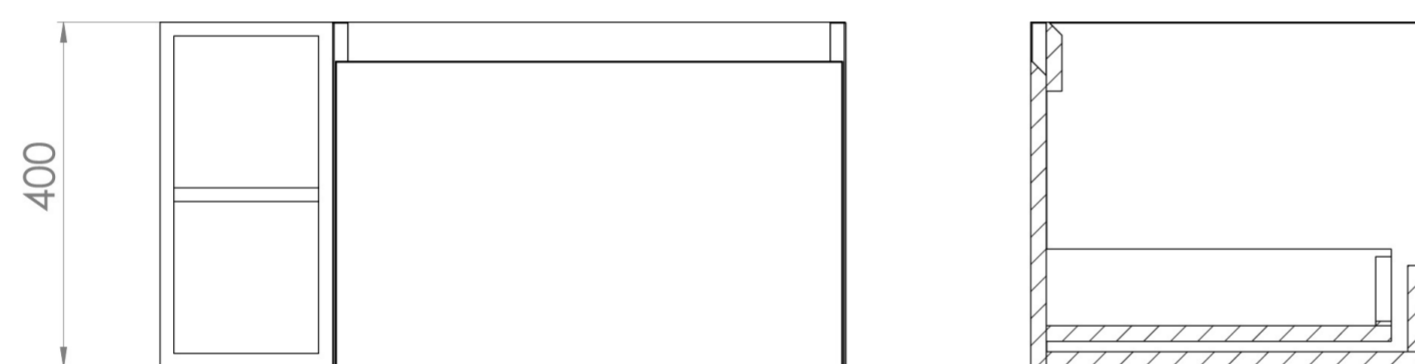

TECHNICAL DRAWING

Saneux reserves the right to alter the specifications and product range without prior notice. Dimensions are given as a guide only. Dimensions should not be used for surrounding furniture, fixtures and fittings until the product is on site.

<https://saneux.com/products/uni-80cm-kit-60cm-1-drawer-wall-mounted-unit-20cm-spacer-matte-white>