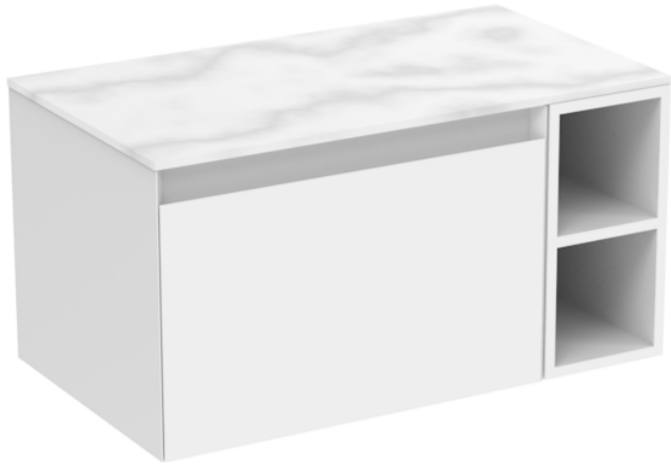

UNI 80CM KIT - 60CM 1 DRAWER WALL MOUNTED UNIT & 20CM SPACER - MATTE WHITE

PRODUCT INFORMATION

Finish:

Matte White

Product Code: UNI080W1.S.MW

DESCRIPTION

UNI is our collection of modern, handle-less furniture and ceramics to allow you to create a contemporary bathroom set up.

Experience versatility with our innovative design: pair any 60cm, 80cm or 100cm unit with a 20cm spacer unit and a countertop, enabling you to create your perfect basin setup.

Parts to be purchased separately.