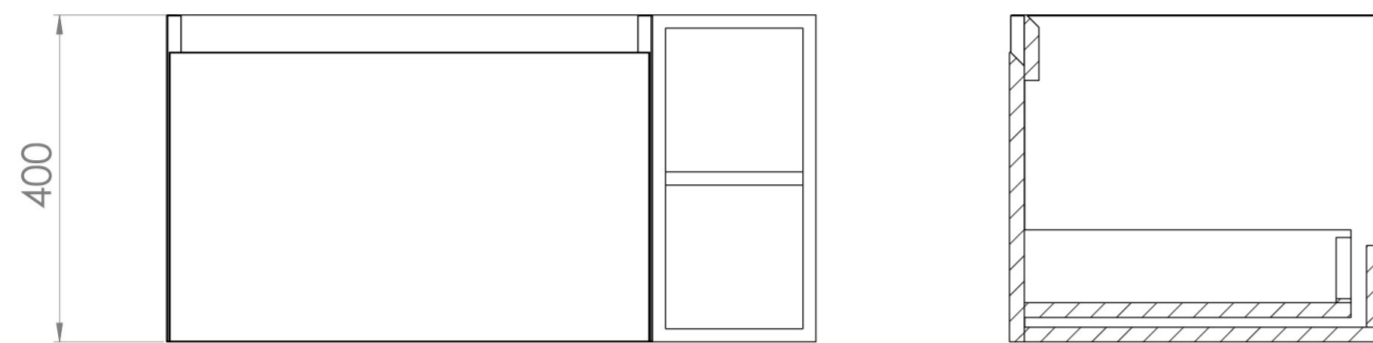

TECHNICAL DRAWING

Saneux reserves the right to alter the specifications and product range without prior notice. Dimensions are given as a guide only. Dimensions should not be used for surrounding furniture, fixtures and fittings until the product is on site.

<https://saneux.com/products/uni-80cm-kit-60cm-1-drawer-wall-mounted-unit-20cm-spacer-matte-white>