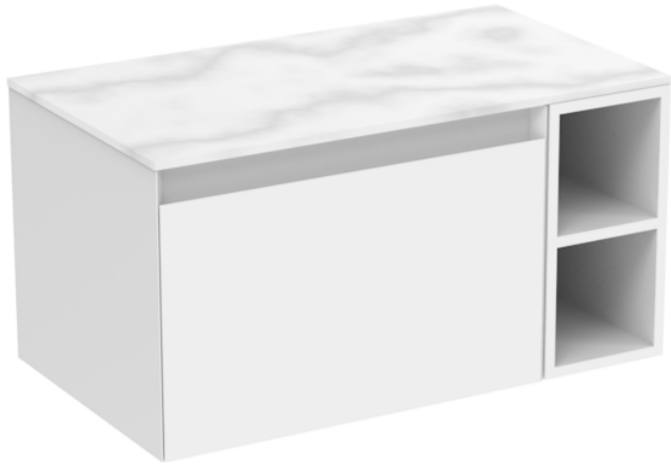

# UNI 80CM KIT - 60CM 1 DRAWER WALL MOUNTED UNIT & 20CM SPACER - MATTE WHITE

---

## PRODUCT INFORMATION

**Finish:** Matte White

**Product Code:** UNI080W1.S.MW

---

## DESCRIPTION

UNI is our collection of modern, handle-less furniture and ceramics to allow you to create a contemporary bathroom set up.

Experience versatility with our innovative design: pair any 60cm, 80cm or 100cm unit with a 20cm spacer unit and a countertop, enabling you to create your perfect basin setup.