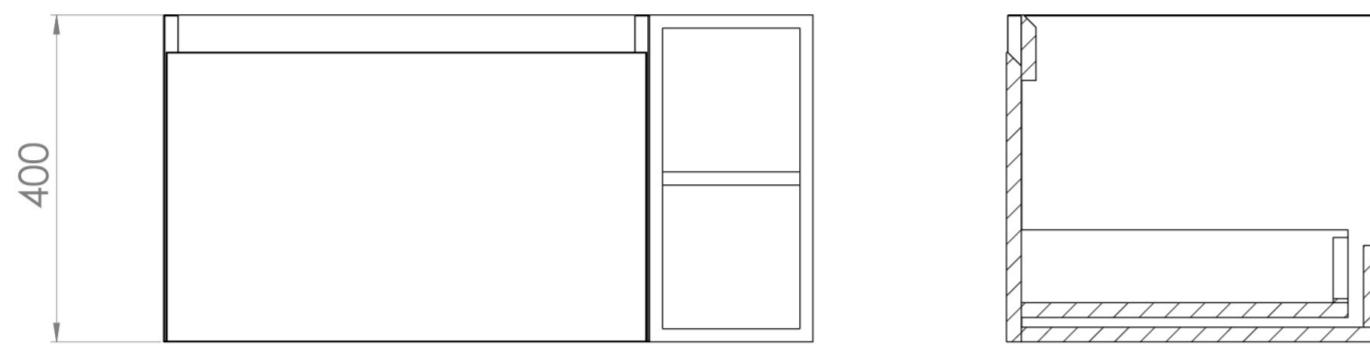

TECHNICAL DRAWING

Saneux reserves the right to alter the specifications and product range without prior notice. Dimensions are given as a guide only. Dimensions should not be used for surrounding furniture, fixtures and fittings until the product is on site.

<https://saneux.com/products/uni-80cm-kit-60cm-1-drawer-wall-mounted-unit-20cm-spacer-matte-white>