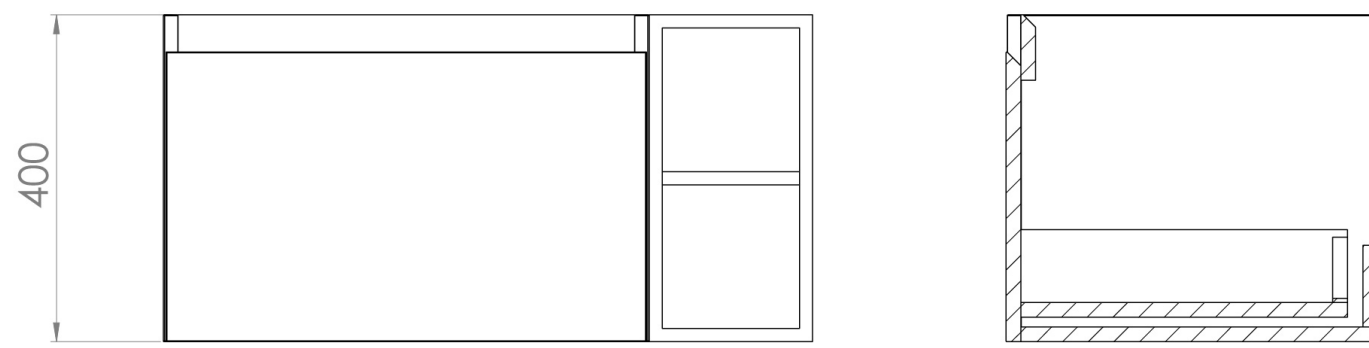

TECHNICAL DRAWING

Saneux reserves the right to alter the specifications and product range without prior notice. Dimensions are given as a guide only. Dimensions should not be used for surrounding furniture, fixtures and fittings until the product is on site.

<https://saneux.com/products/uni-80cm-kit-60cm-1-drawer-wall-mounted-unit-20cm-spacer-matte-white>