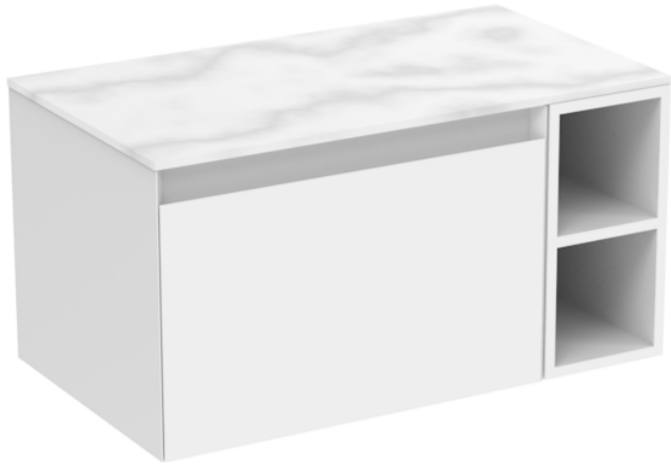

UNI 80CM KIT - 60CM 1 DRAWER WALL MOUNTED UNIT & 20CM SPACER - MATTE WHITE

PRODUCT INFORMATION

Finish: Matte White

Product Code: UNI080W1.S.MW

DESCRIPTION

UNI is our collection of modern, handle-less furniture and ceramics to allow you to create a contemporary bathroom set up.

Experience versatility with our innovative design: pair any 60cm, 80cm or 100cm unit with a 20cm spacer unit and a countertop, enabling you to create your perfect basin setup.

Parts to be purchased separately.