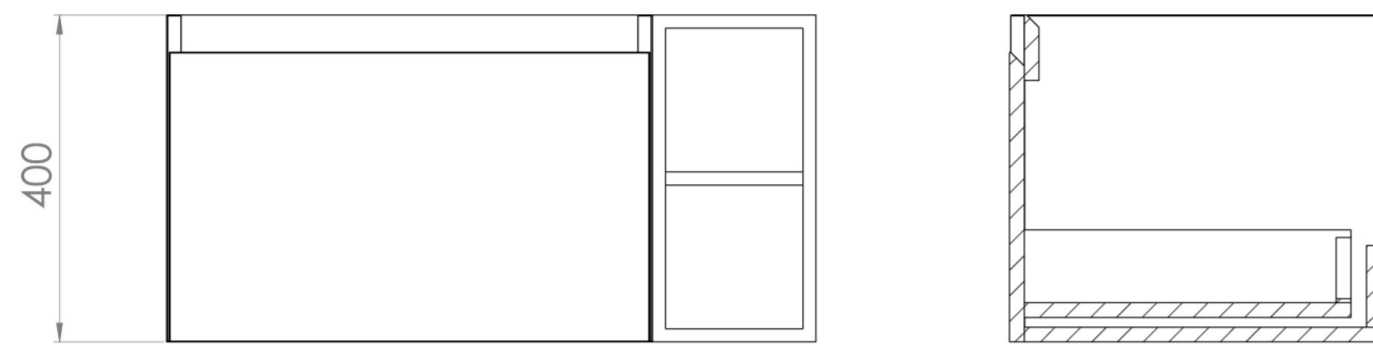

TECHNICAL DRAWING

Saneux reserves the right to alter the specifications and product range without prior notice. Dimensions are given as a guide only. Dimensions should not be used for surrounding furniture, fixtures and fittings until the product is on site.

<https://saneux.com/products/uni-80cm-kit-60cm-1-drawer-wall-mounted-unit-20cm-spacer-matte-white>