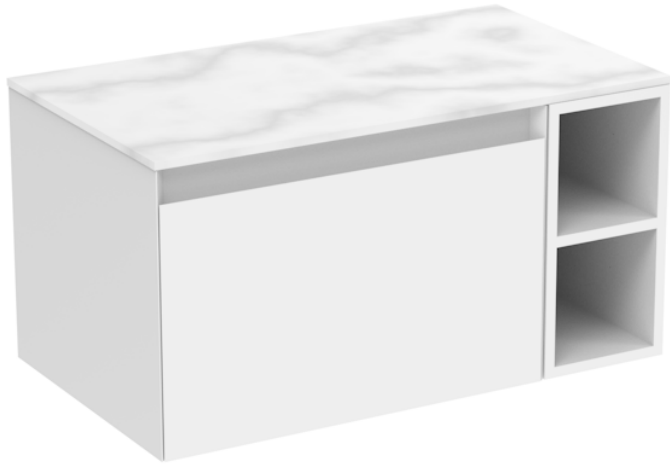

UNI 80CM KIT - 60CM 1 DRAWER WALL MOUNTED UNIT & 20CM SPACER - MATTE WHITE

PRODUCT INFORMATION

Finish:

Matte White

Product Code: UNI080W1.S.MW

DESCRIPTION

UNI is our collection of modern, handle-less furniture and ceramics to allow you to create a contemporary bathroom set up.

Experience versatility with our innovative design: pair any 60cm, 80cm or 100cm unit with a 20cm spacer unit and a countertop, enabling you to create your perfect basin setup.

Parts to be purchased separately.