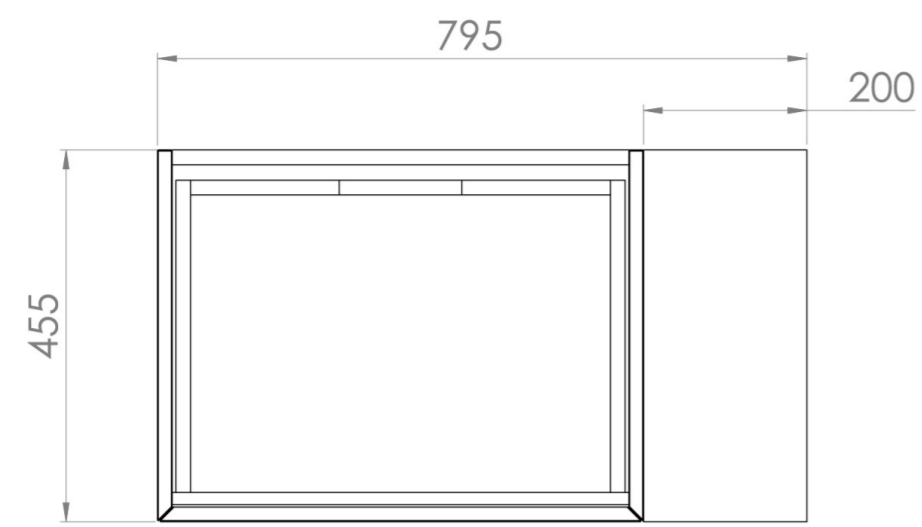

TECHNICAL DRAWING

Saneux reserves the right to alter the specifications and product range without prior notice. Dimensions are given as a guide only. Dimensions should not be used for surrounding furniture, fixtures and fittings until the product is on site.

<https://saneux.com/products/uni-80cm-kit-60cm-1-drawer-wall-mounted-unit-20cm-spacer-matte-white>