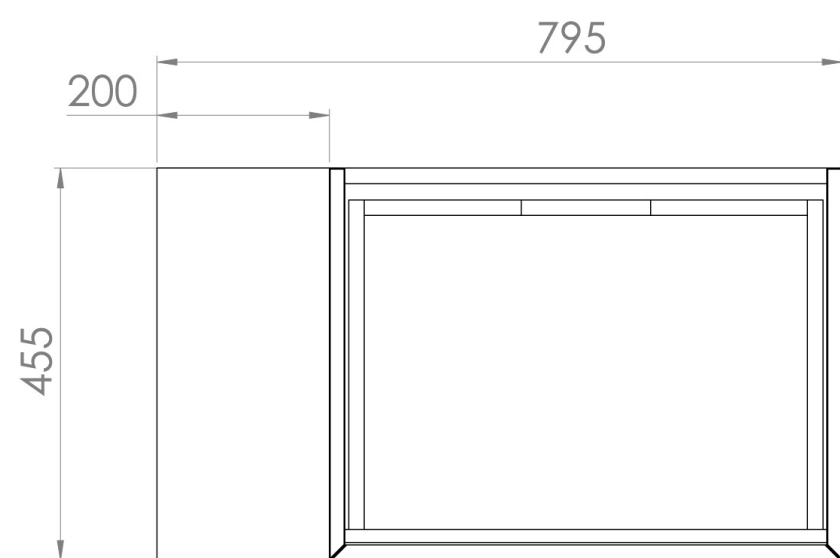

TECHNICAL DRAWING

Saneux reserves the right to alter the specifications and product range without prior notice. Dimensions are given as a guide only. Dimensions should not be used for surrounding furniture, fixtures and fittings until the product is on site.

<https://saneux.com/products/uni-80cm-kit-60cm-1-drawer-wall-mounted-unit-20cm-spacer-matte-white>