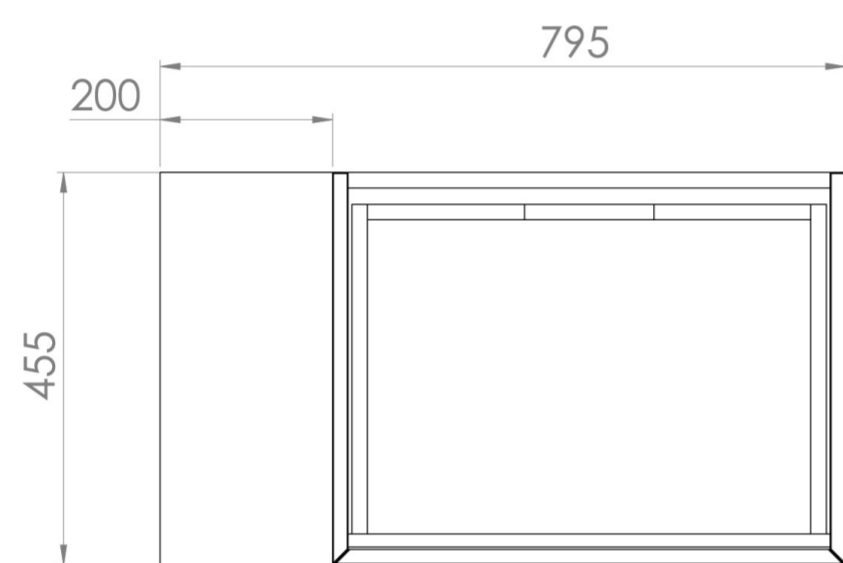

TECHNICAL DRAWING

Saneux reserves the right to alter the specifications and product range without prior notice. Dimensions are given as a guide only. Dimensions should not be used for surrounding furniture, fixtures and fittings until the product is on site.

<https://saneux.com/products/uni-80cm-kit-60cm-1-drawer-wall-mounted-unit-20cm-spacer-matte-white>