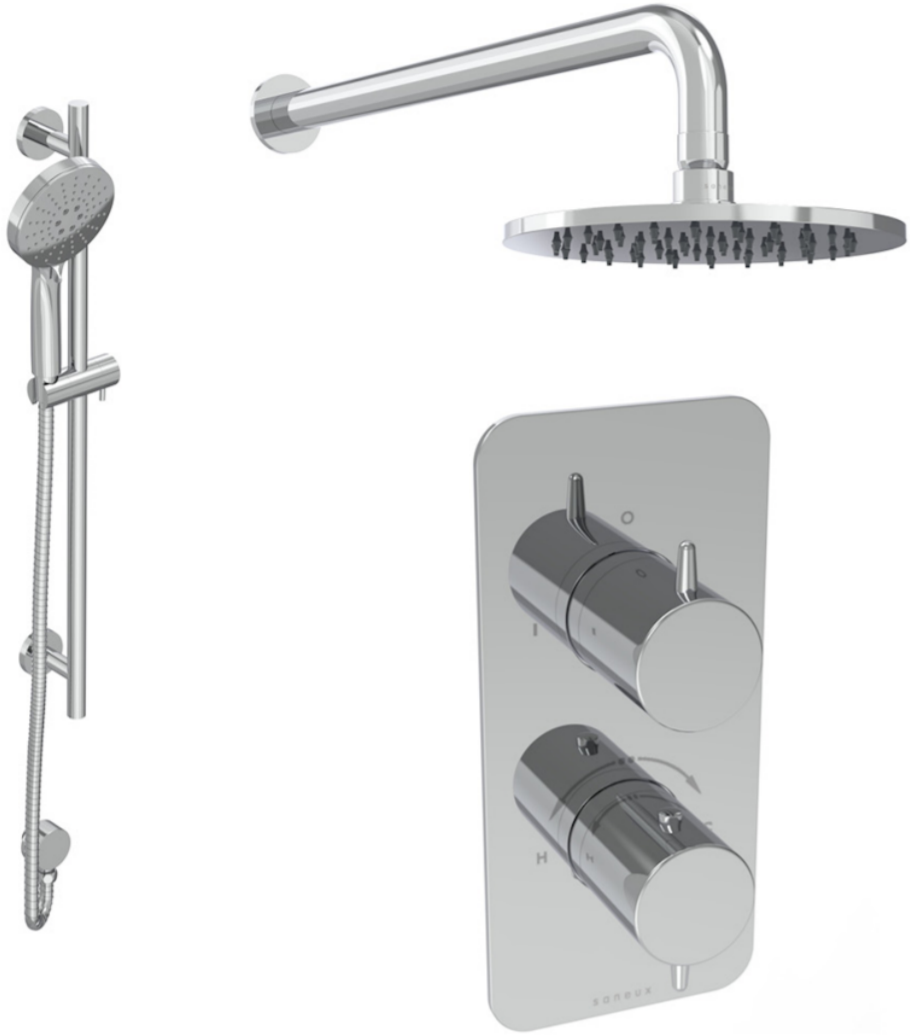

# EDEN 2 WAY SHOWER KIT - W/ 3 FUNCTION HANDSET & SLIDER RAIL & SHOWER HEAD - CHROME

## PRODUCT INFORMATION

<b>Finish:</b>	Chrome
<b>Outlets:</b>	2 Outlets
<b>Material</b>	Stainless Steel, Brass

**Product Code:** EDSP004

## DESCRIPTION

Includes items:

- 2 way thermostatic valve body: VB020
- EDEN 2 way valve finish kit: KED020
- COS wall mounted shower arm: CO229
- COS 200x8mm shower head: CO226
- COS 3 function handset: CO3SH
- COS outlet elbow: CO233
- COS shower rail: CO231
- Shower hose 1.5m: SH150SS

<https://saneux.com/products/eden-2-way-shower-kit-w-3-function-handset-slider-rail-shower-head-chrome>