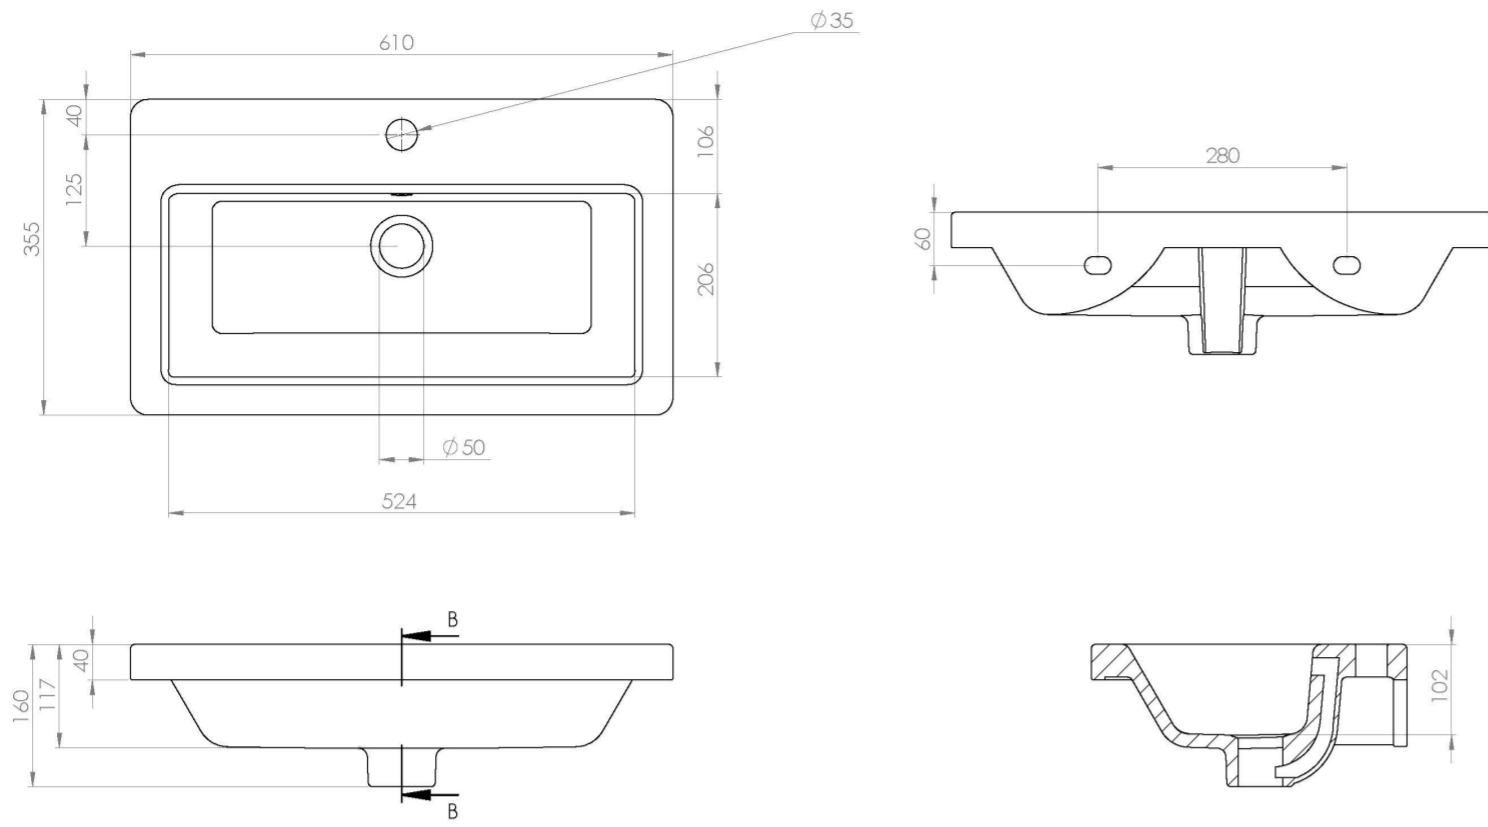

AIR 60X35CM WASHBASIN 1TH

Product Code: AIRB60

PRODUCT INFORMATION

Finish:	Gloss White
Height:	160mm
Width:	610mm
Depth:	355mm
Material	Ceramic
Weight	11.6kg
Overflow(s)	Yes
Overflow Position	Centre
Overflow Diameter	23mm
Compatible Overflows	OC01, OC02, OC03
Tap Holes	1 Tap Hole
Tap Hole Position	Centre
Extra Tap Hole Options	2 tap holes
Recommended Waste Required	Slotted waste
Furniture Required For Installation?	Optional
Guarantee	Lifetime

DESCRIPTION

AIR is our space-saving collection of sanitaryware and furniture. Available in 2 colours, 2 short projection sizes and wall-mounted and floor-standing options, there is plenty of choice available to make this range work in any style of bathroom.

This AIR 60cm 1 tap hole washbasin has a depth of only 35cm, making it the perfect basin for smaller bathrooms where saving space is a necessity.

Pair this washbasin with our AIR 60cm wall mounted and floor standing vanity units.

<https://saneux.com/products/air-60x35cm-washbasin-1th>