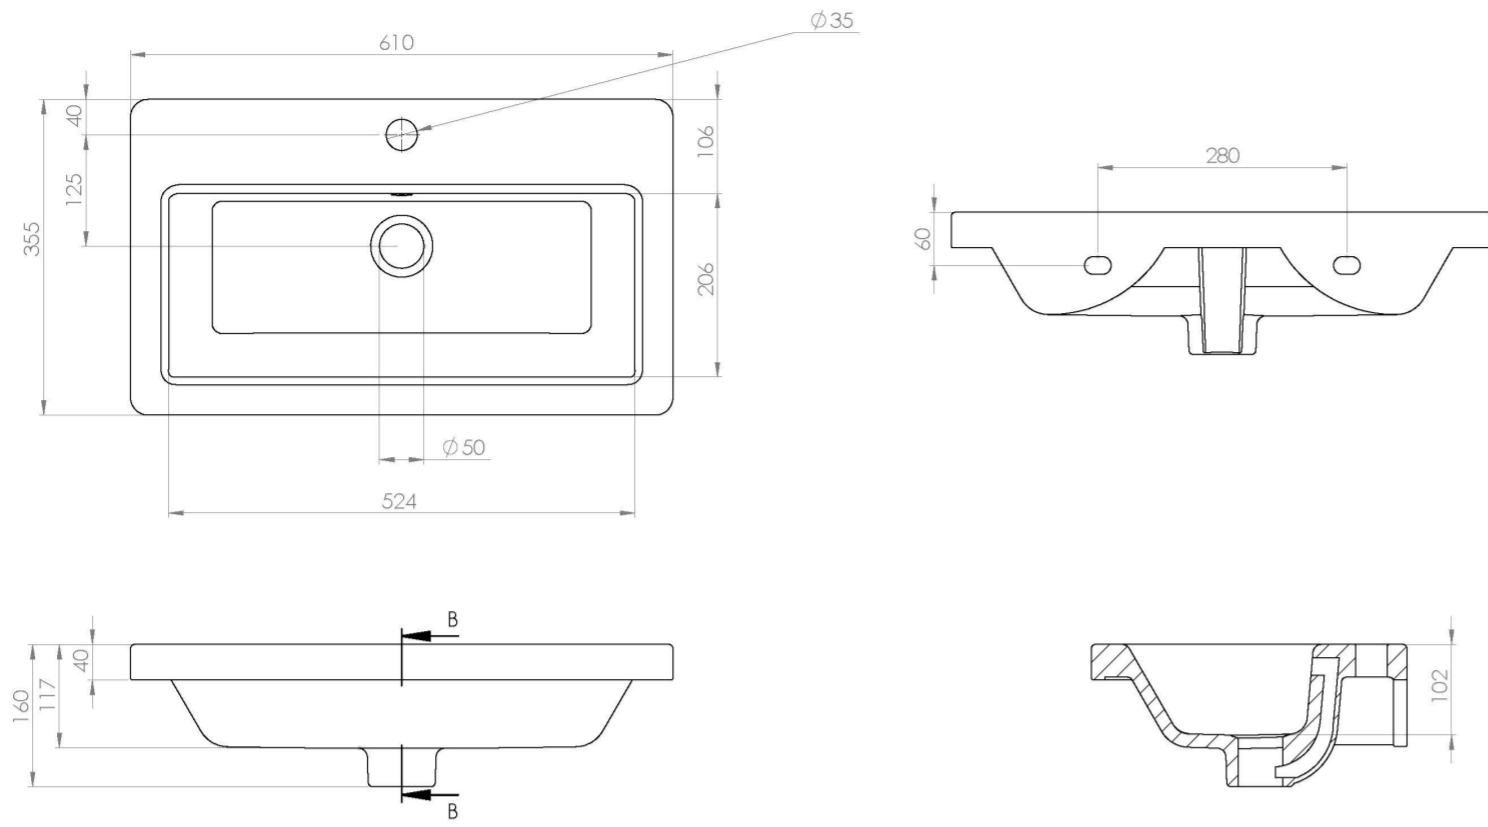

TECHNICAL DRAWING

Saneux reserves the right to alter the specifications and product range without prior notice. Dimensions are given as a guide only. Dimensions should not be used for surrounding furniture, fixtures and fittings until the product is on site.

<https://saneux.com/products/air-60x35cm-washbasin-1th>