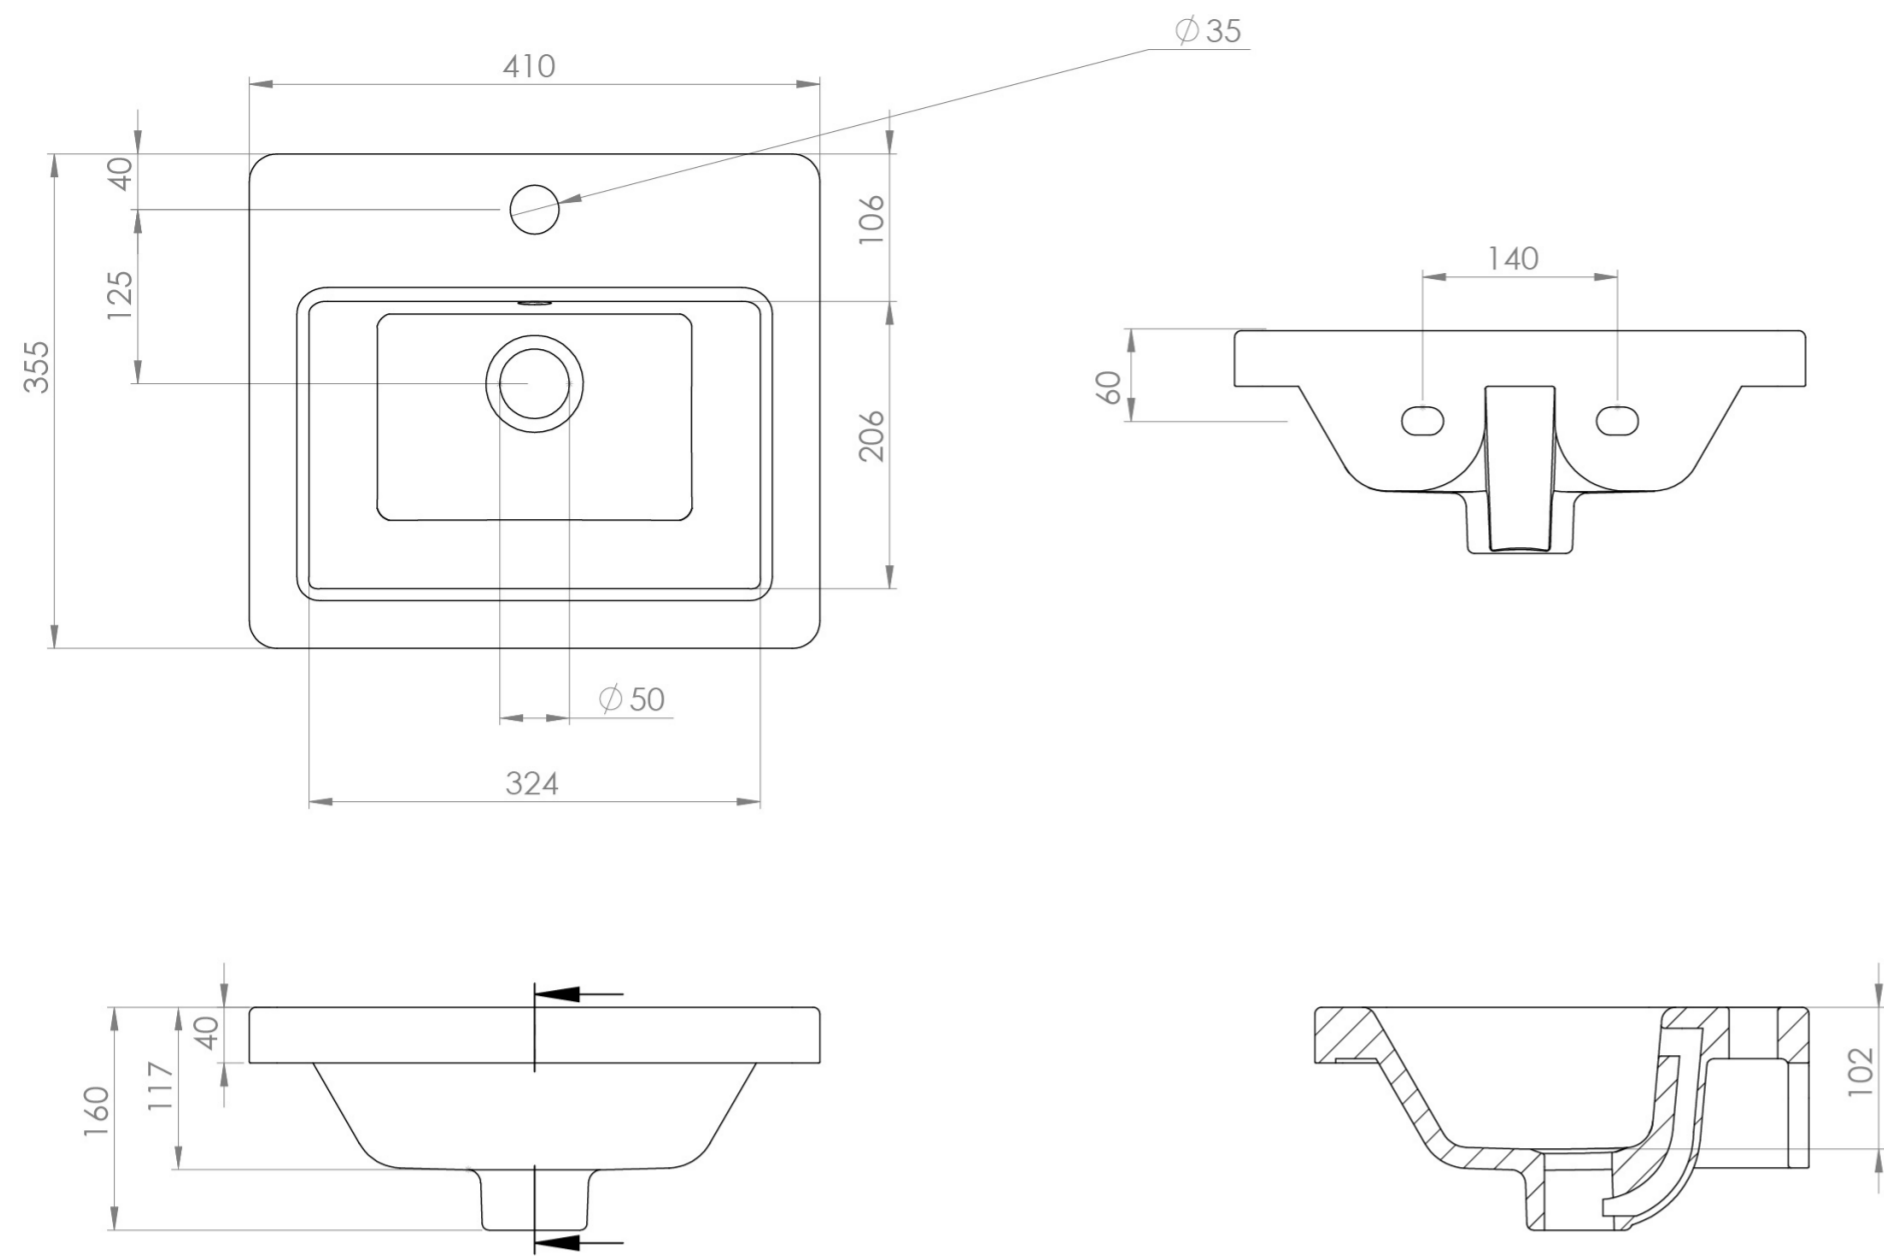

TECHNICAL DRAWING

Saneux reserves the right to alter the specifications and product range without prior notice. Dimensions are given as a guide only. Dimensions should not be used for surrounding furniture, fixtures and fittings until the product is on site.

<https://saneux.com/products/air-40x35cm-washbasin-1th>