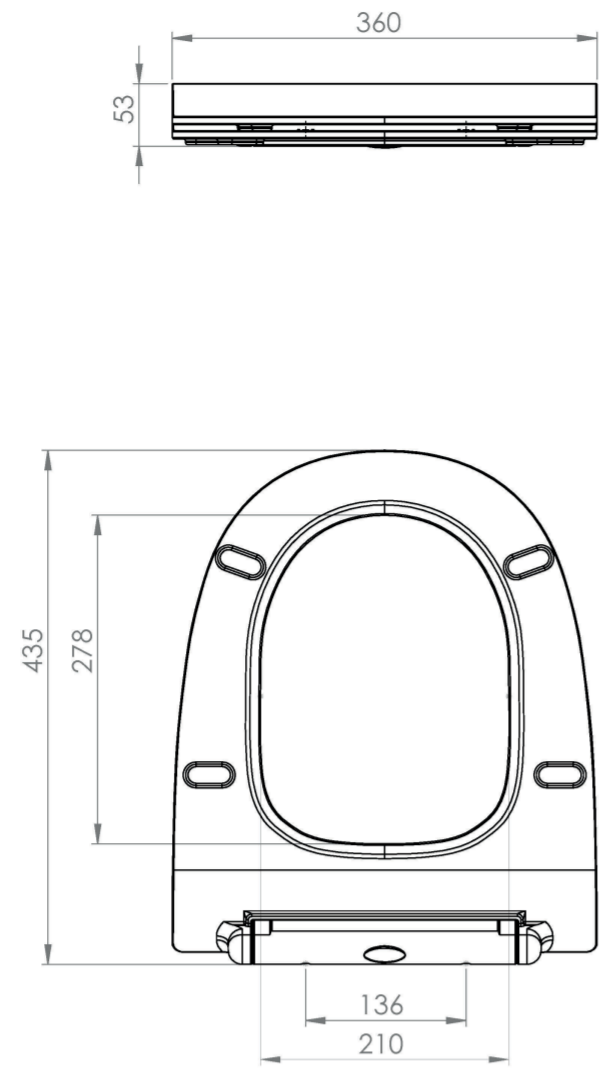

TECHNICAL DRAWING

Saneux reserves the right to alter the specifications and product range without prior notice. Dimensions are given as a guide only. Dimensions should not be used for surrounding furniture, fixtures and fittings until the product is on site.

<https://saneux.com/products/air-slim-line-soft-close-seat-cover-for-air77-airbtw01>