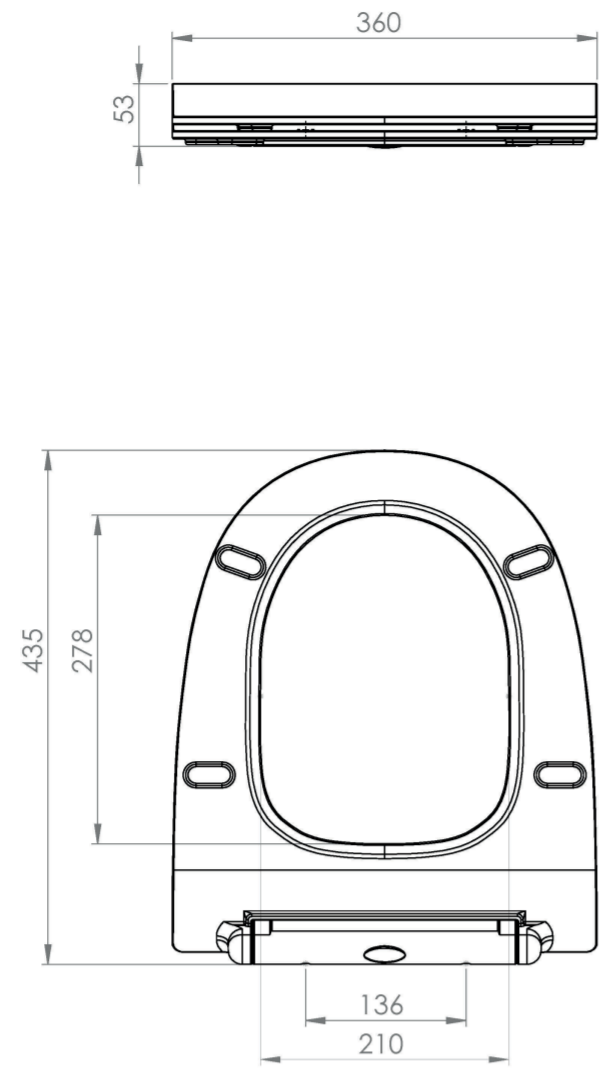

AIR SLIM-LINE SOFT CLOSE SEAT & COVER (FOR AIR77 & AIRBTW01)

Product Code: AIR78

PRODUCT INFORMATION

Finish:	Gloss White
Height:	53mm
Width:	360mm
Depth:	435mm
Material	Plastic
Weight	3kg
Guarantee	2 years
Compatible Pan(s)	AIR77
Seat Type	Soft close & quick release

DESCRIPTION

The AIR range is a collection of furniture and ceramics characterised by the fusion of materials and product design.

An integral part of the range, the AIR rimless close coupled WC was designed with the user in mind. This slim-line soft close seat fits with the modern aesthetic of the AIR collection in terms of design and it's function thanks to its soft-close and quick release mechanism.

To be paired with the AIR77 rimless close coupled WC pan and AIR71 cistern, or the AIRBTW01 rimless back to wall pan.

*Pan sold separately
Compatible pan: AIR77

TECHNICAL DRAWING

Saneux reserves the right to alter the specifications and product range without prior notice. Dimensions are given as a guide only. Dimensions should not be used for surrounding furniture, fixtures and fittings until the product is on site.