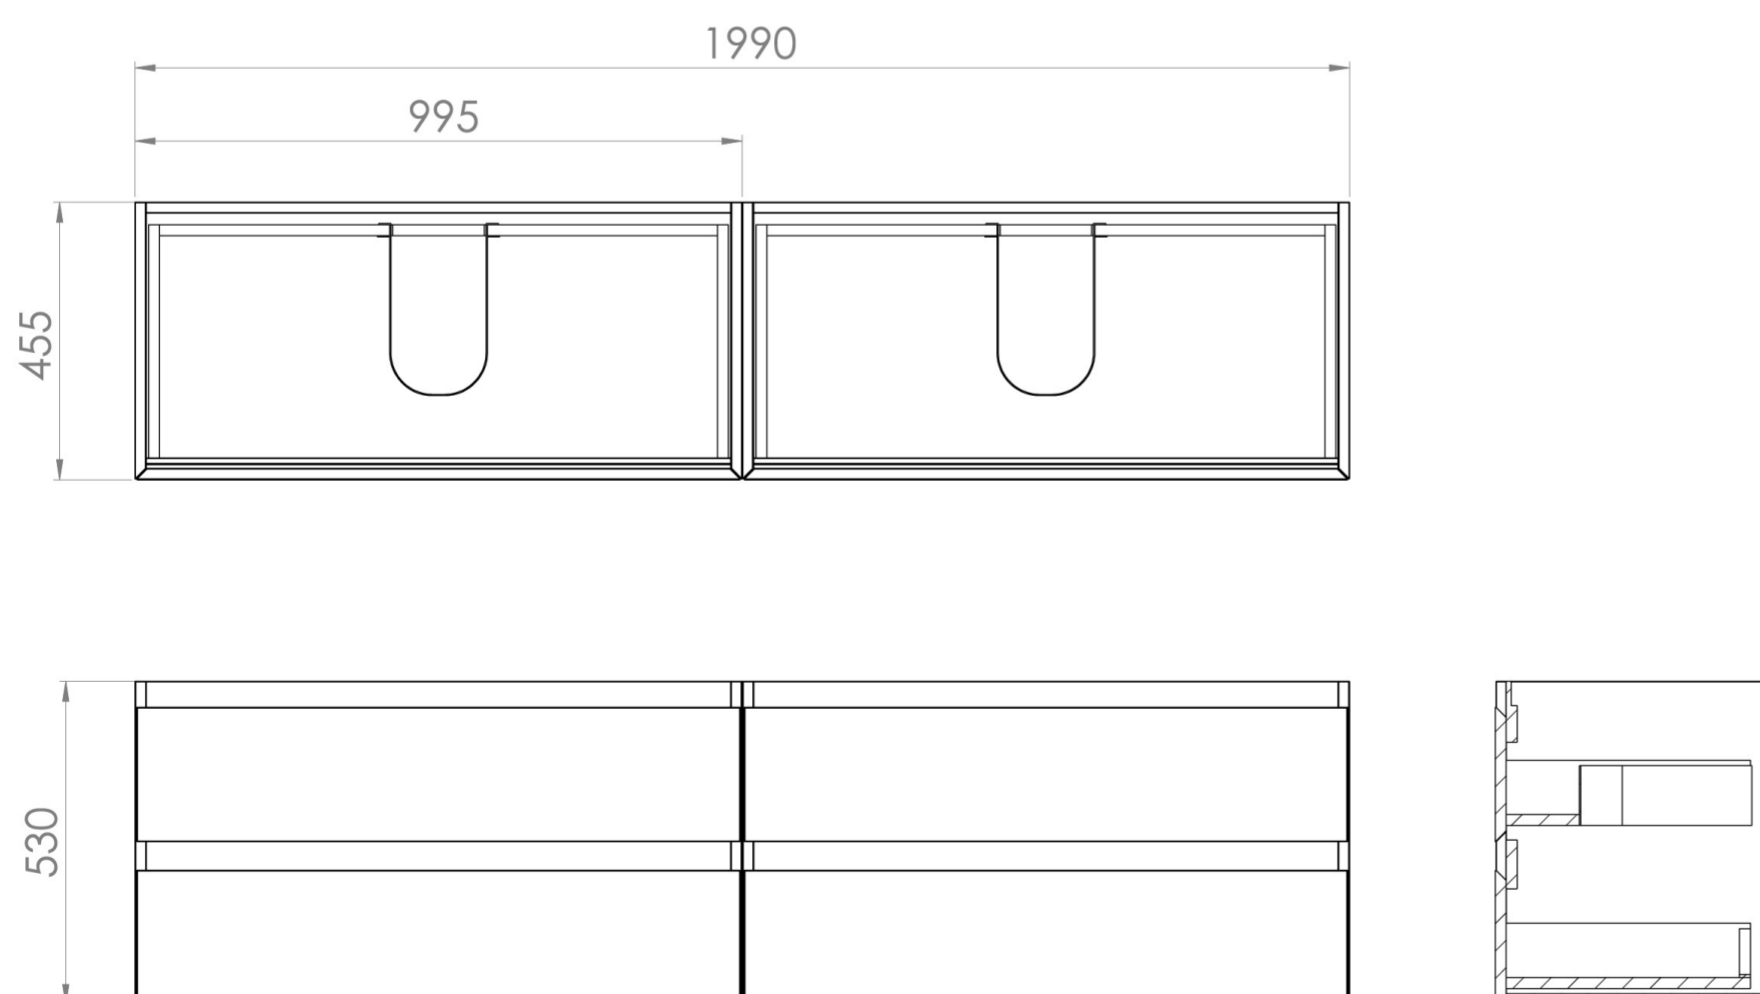

TECHNICAL DRAWING