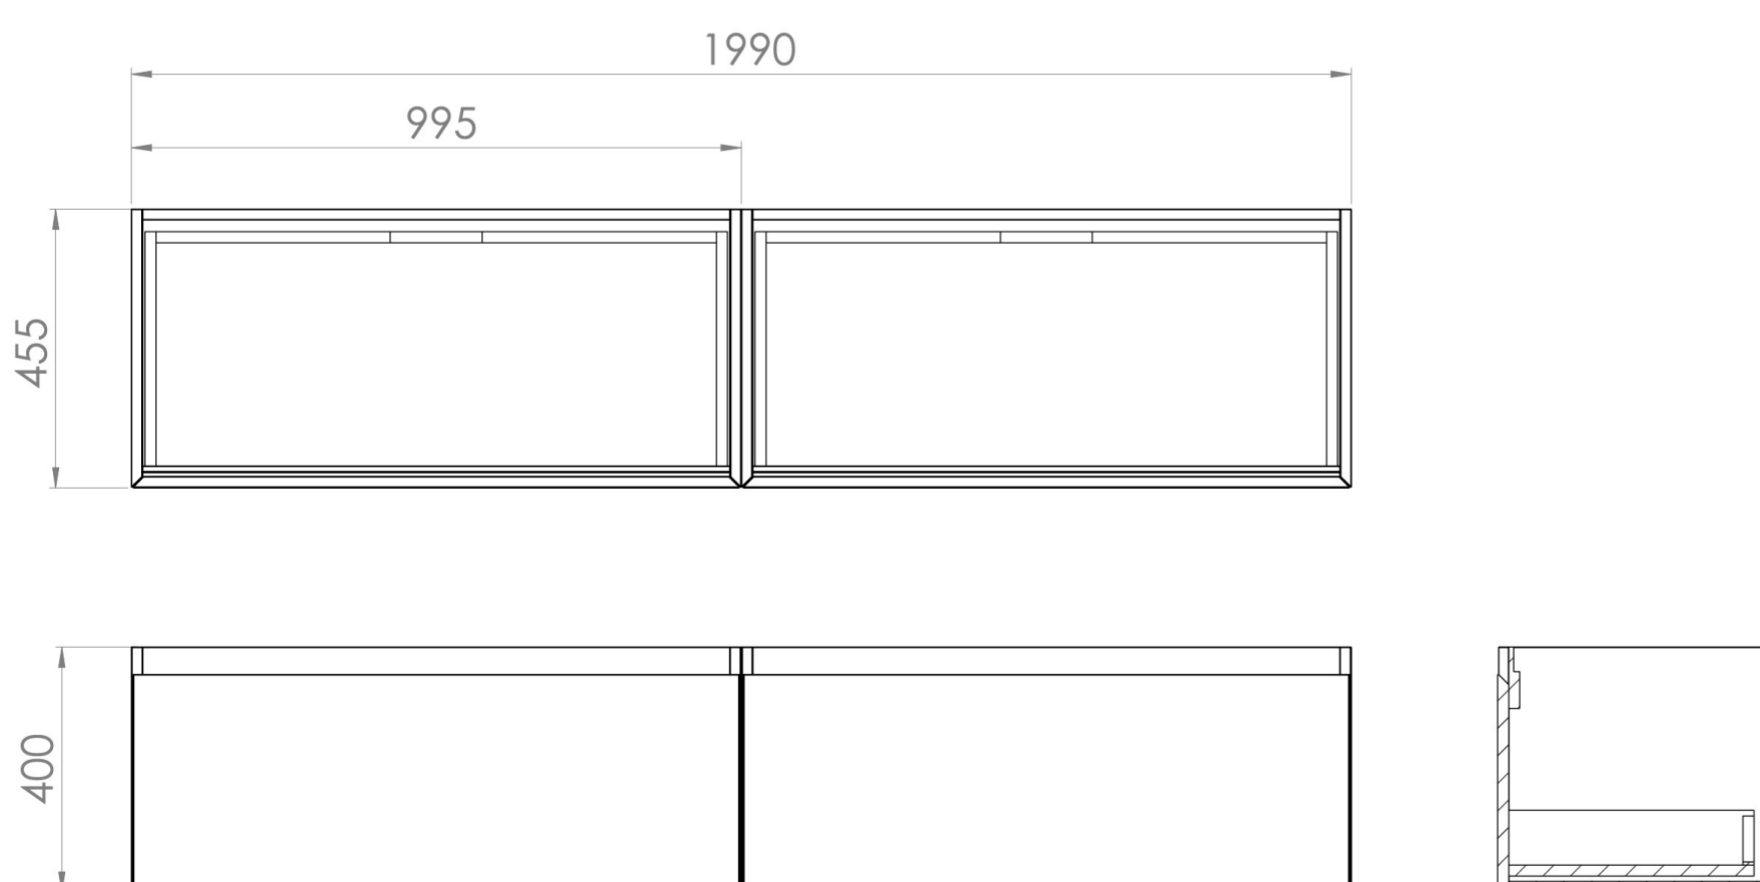

TECHNICAL DRAWING