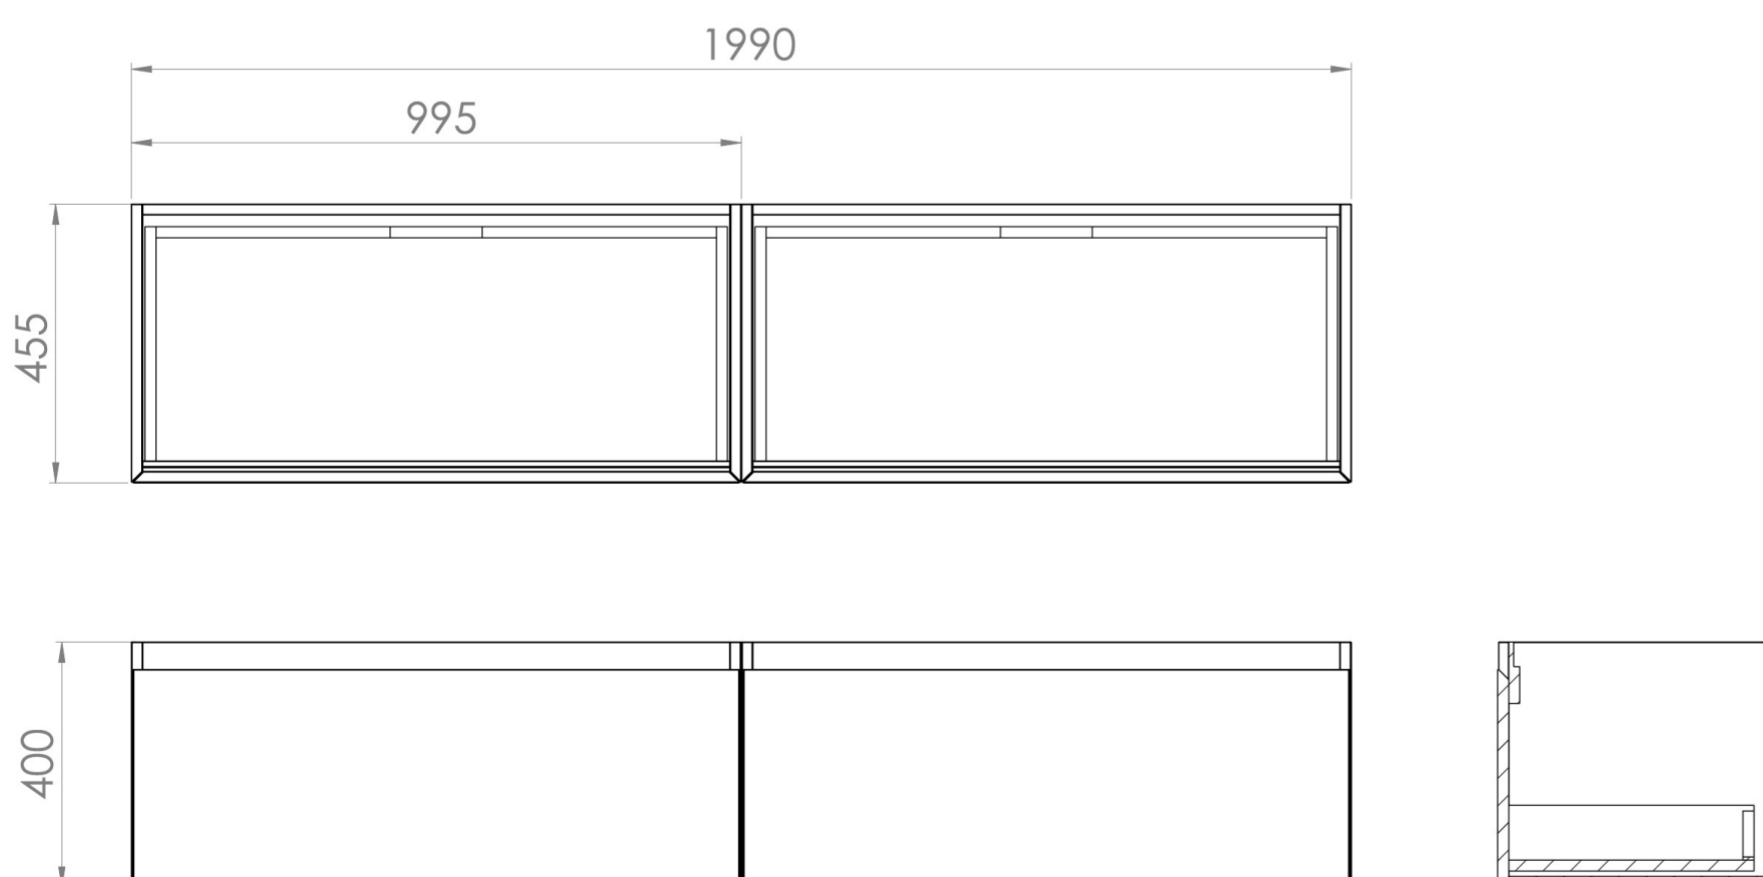

TECHNICAL DRAWING