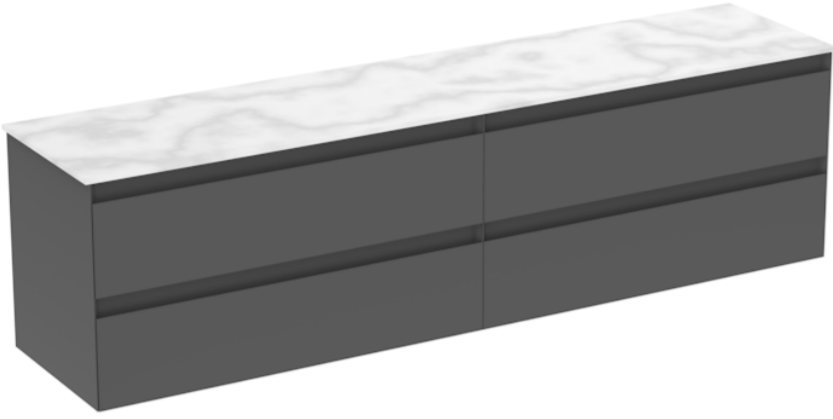

# UNI 200CM KIT - 2 X 100CM 2 DRAWER WALL MOUNTED UNIT - MATTE ANTHRACITE

## PRODUCT INFORMATION

Finish:

Matte Anthracite

Product Code: UNI200W4.MA

## DESCRIPTION

UNI is our collection of modern, handle-less furniture and ceramics to allow you to create a contemporary bathroom set up.

Experience versatility with our innovative design: pair any 60cm, 80cm or 100cm unit with a 20cm spacer unit and a countertop, enabling you to create your perfect basin setup.