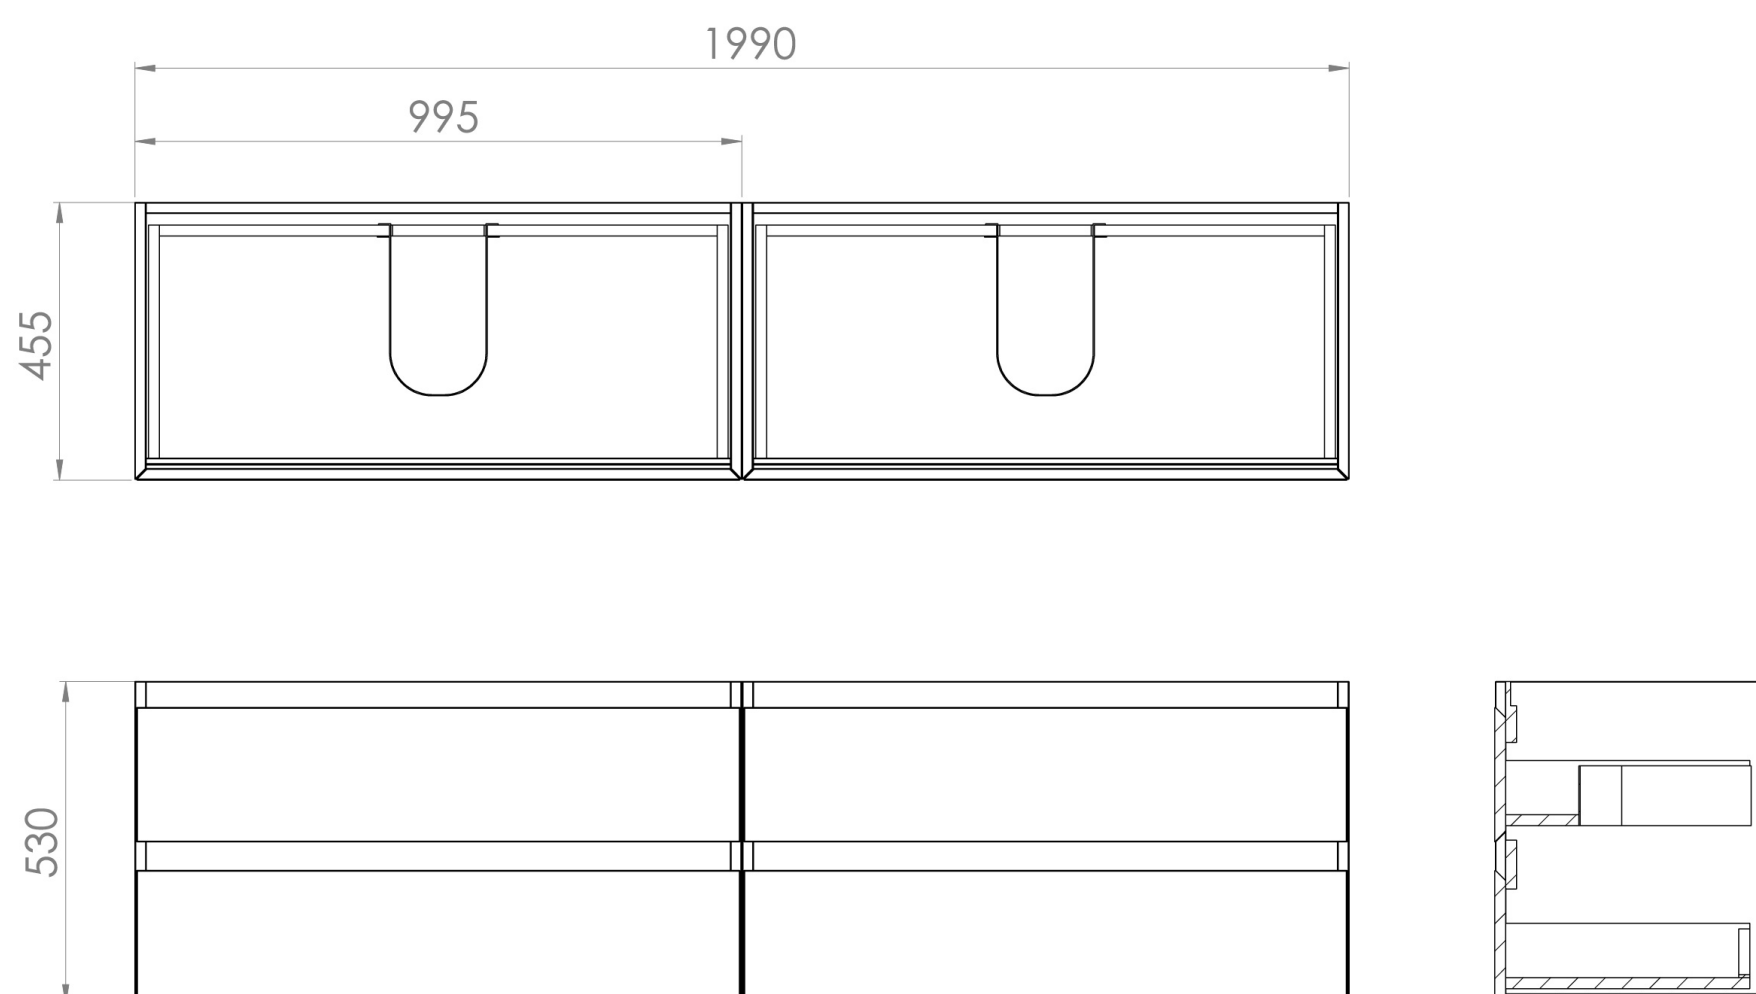

TECHNICAL DRAWING