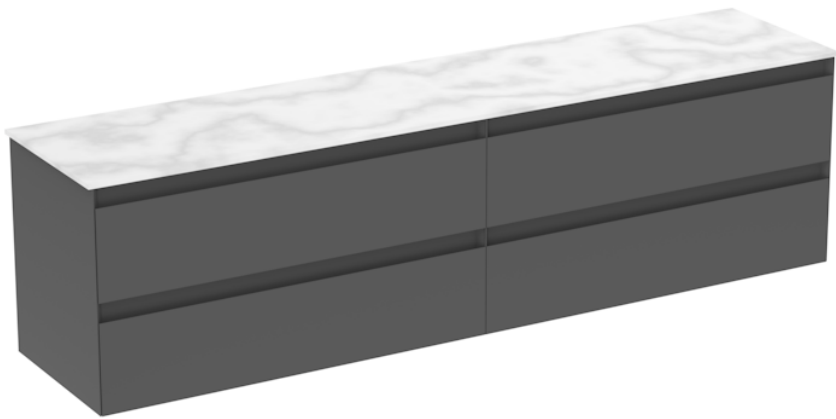

UNI 200CM KIT - 2 X 100CM 2 DRAWER WALL MOUNTED UNIT - MATTE ANTHRACITE

PRODUCT INFORMATION

Finish:

Matte Anthracite

Product Code: UNI200W4.MA

DESCRIPTION

UNI is our collection of modern, handle-less furniture and ceramics to allow you to create a contemporary bathroom set up.

Experience versatility with our innovative design: pair any 60cm, 80cm or 100cm unit with a 20cm spacer unit and a countertop, enabling you to create your perfect basin setup.

Parts to be purchased separately.

<https://saneux.com/products/uni-200cm-kit-2-x-100cm-2-drawer-wall-mounted-unit-matte-anthracite>