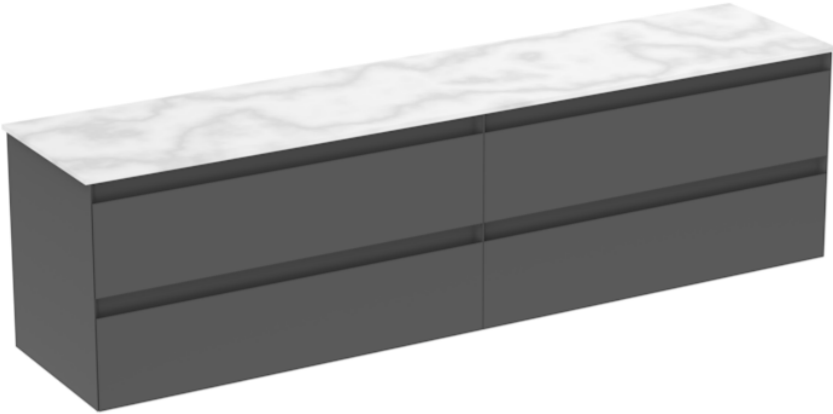

UNI 200CM KIT - 2 X 100CM 2 DRAWER WALL MOUNTED UNIT - MATTE ANTHRACITE

PRODUCT INFORMATION

Finish:

Matte Anthracite

Product Code: UNI200W4.MA

DESCRIPTION

UNI is our collection of modern, handle-less furniture and ceramics to allow you to create a contemporary bathroom set up.

Experience versatility with our innovative design: pair any 60cm, 80cm or 100cm unit with a 20cm spacer unit and a countertop, enabling you to create your perfect basin setup.

Parts to be purchased separately.

<https://saneux.com/products/uni-200cm-kit-2-x-100cm-2-drawer-wall-mounted-unit-matte-anthracite>