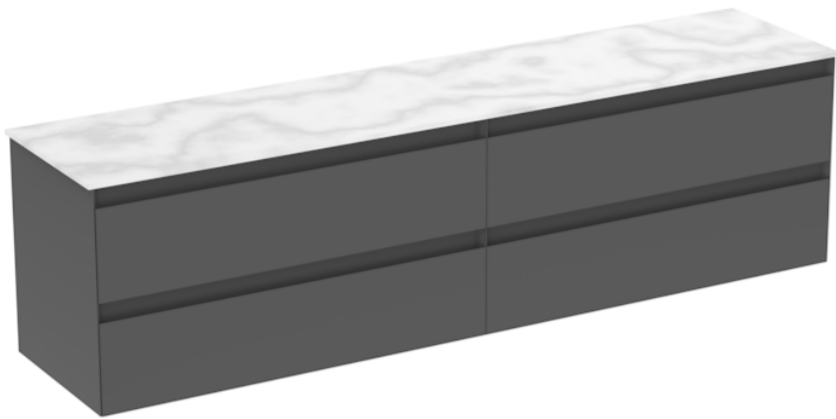

# UNI 200CM KIT - 2 X 100CM 2 DRAWER WALL MOUNTED UNIT - MATTE ANTHRACITE

## PRODUCT INFORMATION

Finish:

Matte Anthracite

Product Code: UNI200W4.MA

## DESCRIPTION

UNI is our collection of modern, handle-less furniture and ceramics to allow you to create a contemporary bathroom set up.

Experience versatility with our innovative design: pair any 60cm, 80cm or 100cm unit with a 20cm spacer unit and a countertop, enabling you to create your perfect basin setup.