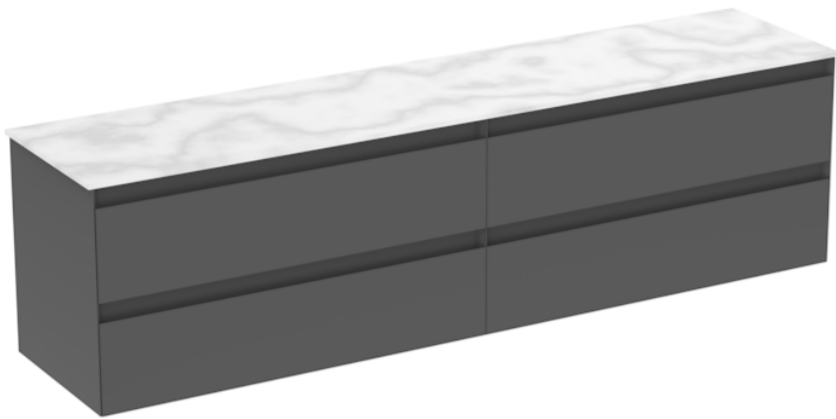

UNI 200CM KIT - 2 X 100CM 2 DRAWER WALL MOUNTED UNIT - MATTE ANTHRACITE

PRODUCT INFORMATION

Finish:

Matte Anthracite

Product Code: UNI200W4.MA

DESCRIPTION

UNI is our collection of modern, handle-less furniture and ceramics to allow you to create a contemporary bathroom set up.

Experience versatility with our innovative design: pair any 60cm, 80cm or 100cm unit with a 20cm spacer unit and a countertop, enabling you to create your perfect basin setup.

Parts to be purchased separately.

<https://saneux.com/products/uni-200cm-kit-2-x-100cm-2-drawer-wall-mounted-unit-matte-anthracite>