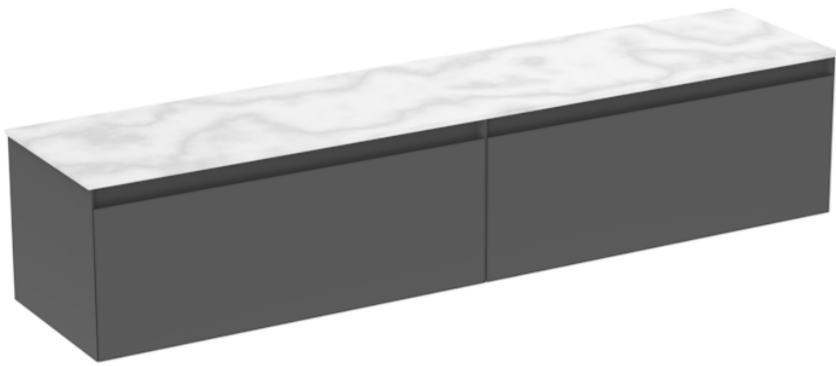

UNI 200CM KIT - 2 X 100CM 1 DRAWER WALL MOUNTED UNIT - MATTE ANTHRACITE

PRODUCT INFORMATION

Finish:

Matte Anthracite

Product Code: UNI200W2.MA

DESCRIPTION

UNI is our collection of modern, handle-less furniture and ceramics to allow you to create a contemporary bathroom set up.

Experience versatility with our innovative design: pair any 60cm, 80cm or 100cm unit with a 20cm spacer unit and a countertop, enabling you to create your perfect basin setup.

Parts to be purchased separately.

<https://saneux.com/products/uni-200cm-kit-2-x-100cm-1-drawer-wall-mounted-unit-matte-anthracite>