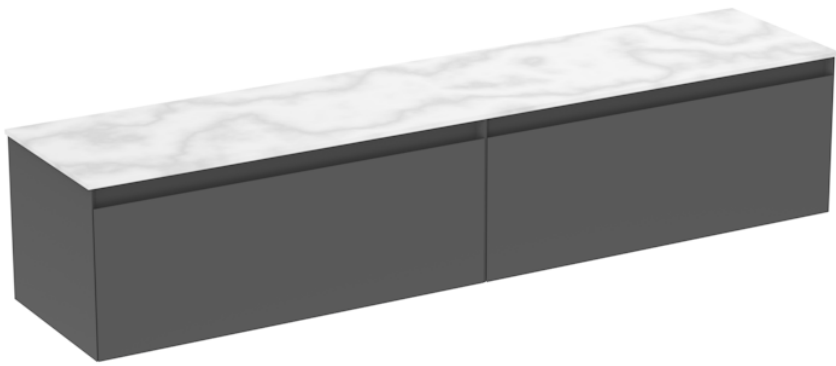

# UNI 200CM KIT - 2 X 100CM 1 DRAWER WALL MOUNTED UNIT - MATTE ANTHRACITE

## PRODUCT INFORMATION

Finish:

Matte Anthracite

Product Code: UNI200W2.MA

## DESCRIPTION

UNI is our collection of modern, handle-less furniture and ceramics to allow you to create a contemporary bathroom set up.

Experience versatility with our innovative design: pair any 60cm, 80cm or 100cm unit with a 20cm spacer unit and a countertop, enabling you to create your perfect basin setup.