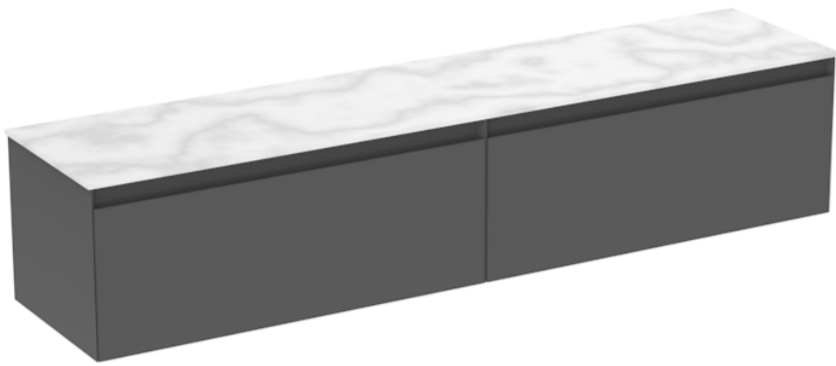

# UNI 200CM KIT - 2 X 100CM 1 DRAWER WALL MOUNTED UNIT - MATTE ANTHRACITE

## PRODUCT INFORMATION

Finish:

Matte Anthracite

Product Code: UNI200W2.MA

## DESCRIPTION

UNI is our collection of modern, handle-less furniture and ceramics to allow you to create a contemporary bathroom set up.

Experience versatility with our innovative design: pair any 60cm, 80cm or 100cm unit with a 20cm spacer unit and a countertop, enabling you to create your perfect basin setup.