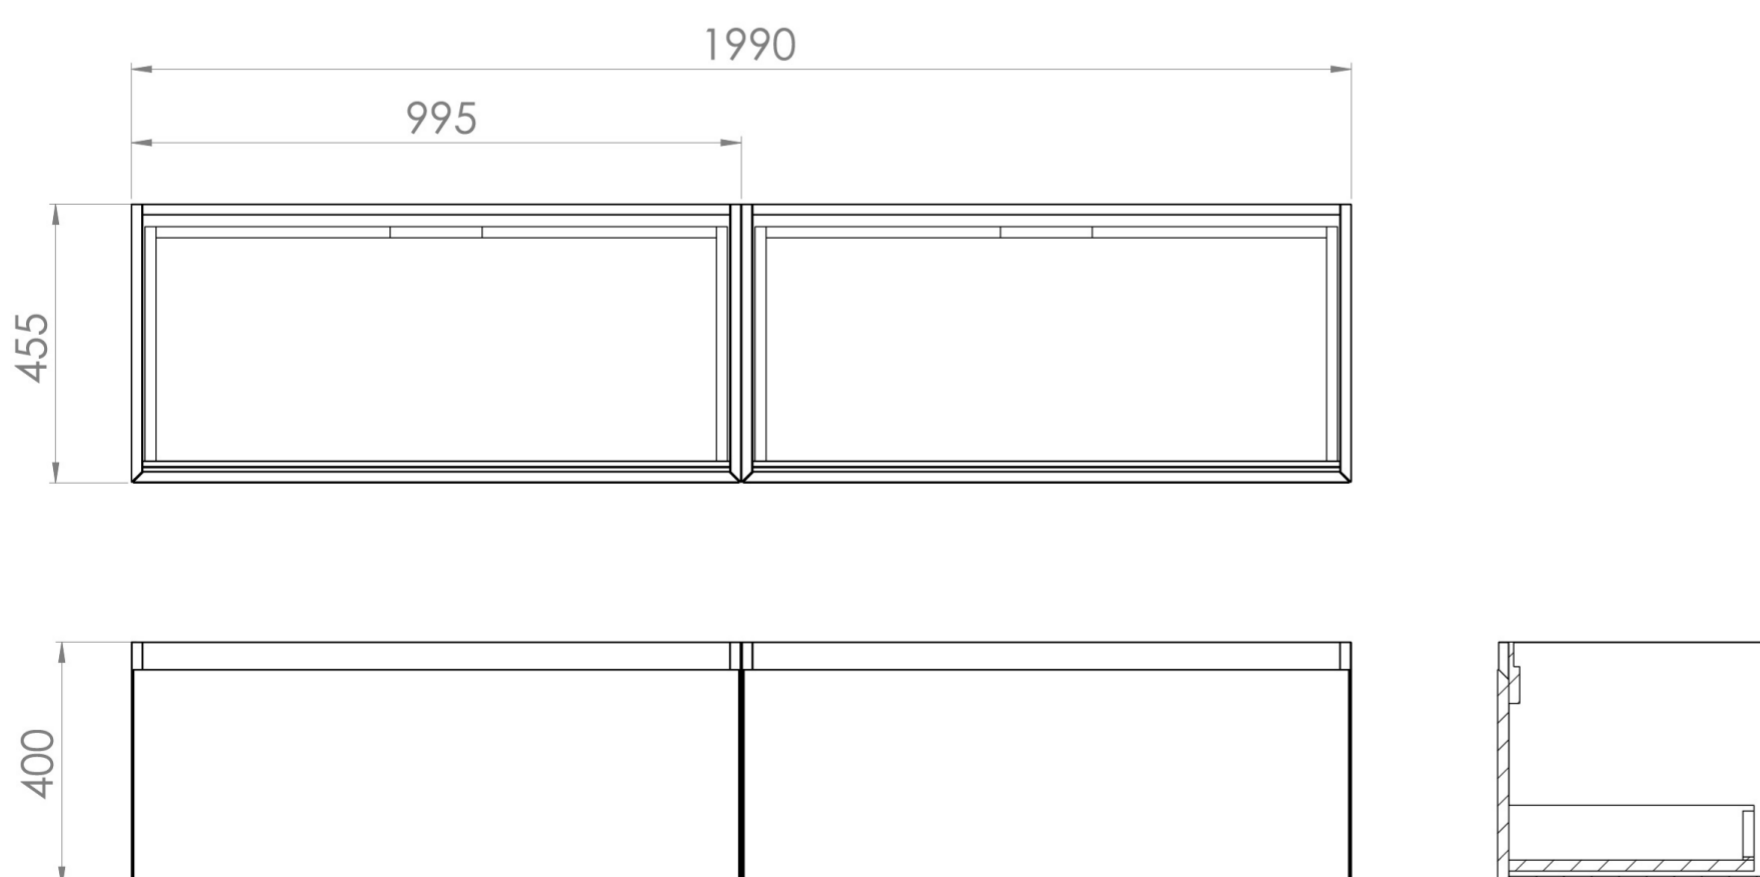

TECHNICAL DRAWING