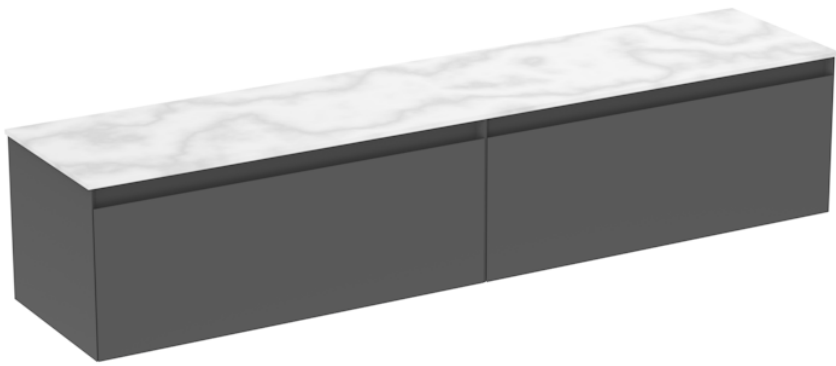

UNI 200CM KIT - 2 X 100CM 1 DRAWER WALL MOUNTED UNIT - MATTE ANTHRACITE

PRODUCT INFORMATION

Finish:

Matte Anthracite

Product Code: UNI200W2.MA

DESCRIPTION

UNI is our collection of modern, handle-less furniture and ceramics to allow you to create a contemporary bathroom set up.

Experience versatility with our innovative design: pair any 60cm, 80cm or 100cm unit with a 20cm spacer unit and a countertop, enabling you to create your perfect basin setup.

Parts to be purchased separately.

<https://saneux.com/products/uni-200cm-kit-2-x-100cm-1-drawer-wall-mounted-unit-matte-anthracite>