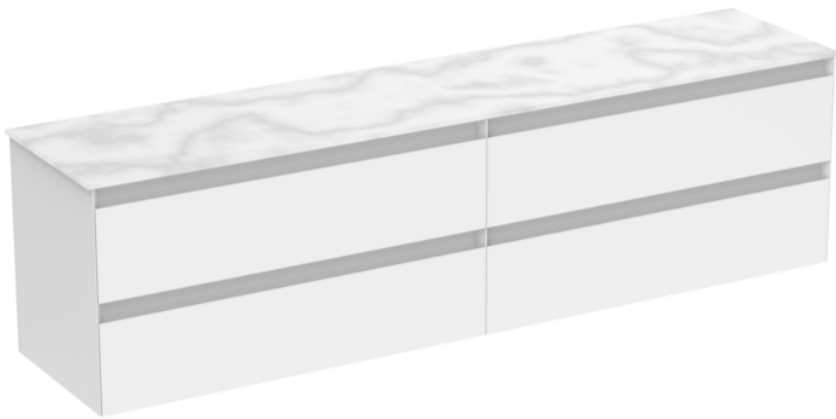

# UNI 200CM KIT - 2 X 100CM 2 DRAWER WALL MOUNTED UNIT - MATTE WHITE

## PRODUCT INFORMATION

Finish:

Matte White

Product Code: UNI200W4.MW

## DESCRIPTION

UNI is our collection of modern, handle-less furniture and ceramics to allow you to create a contemporary bathroom set up.

Experience versatility with our innovative design: pair any 60cm, 80cm or 100cm unit with a 20cm spacer unit and a countertop, enabling you to create your perfect basin setup.