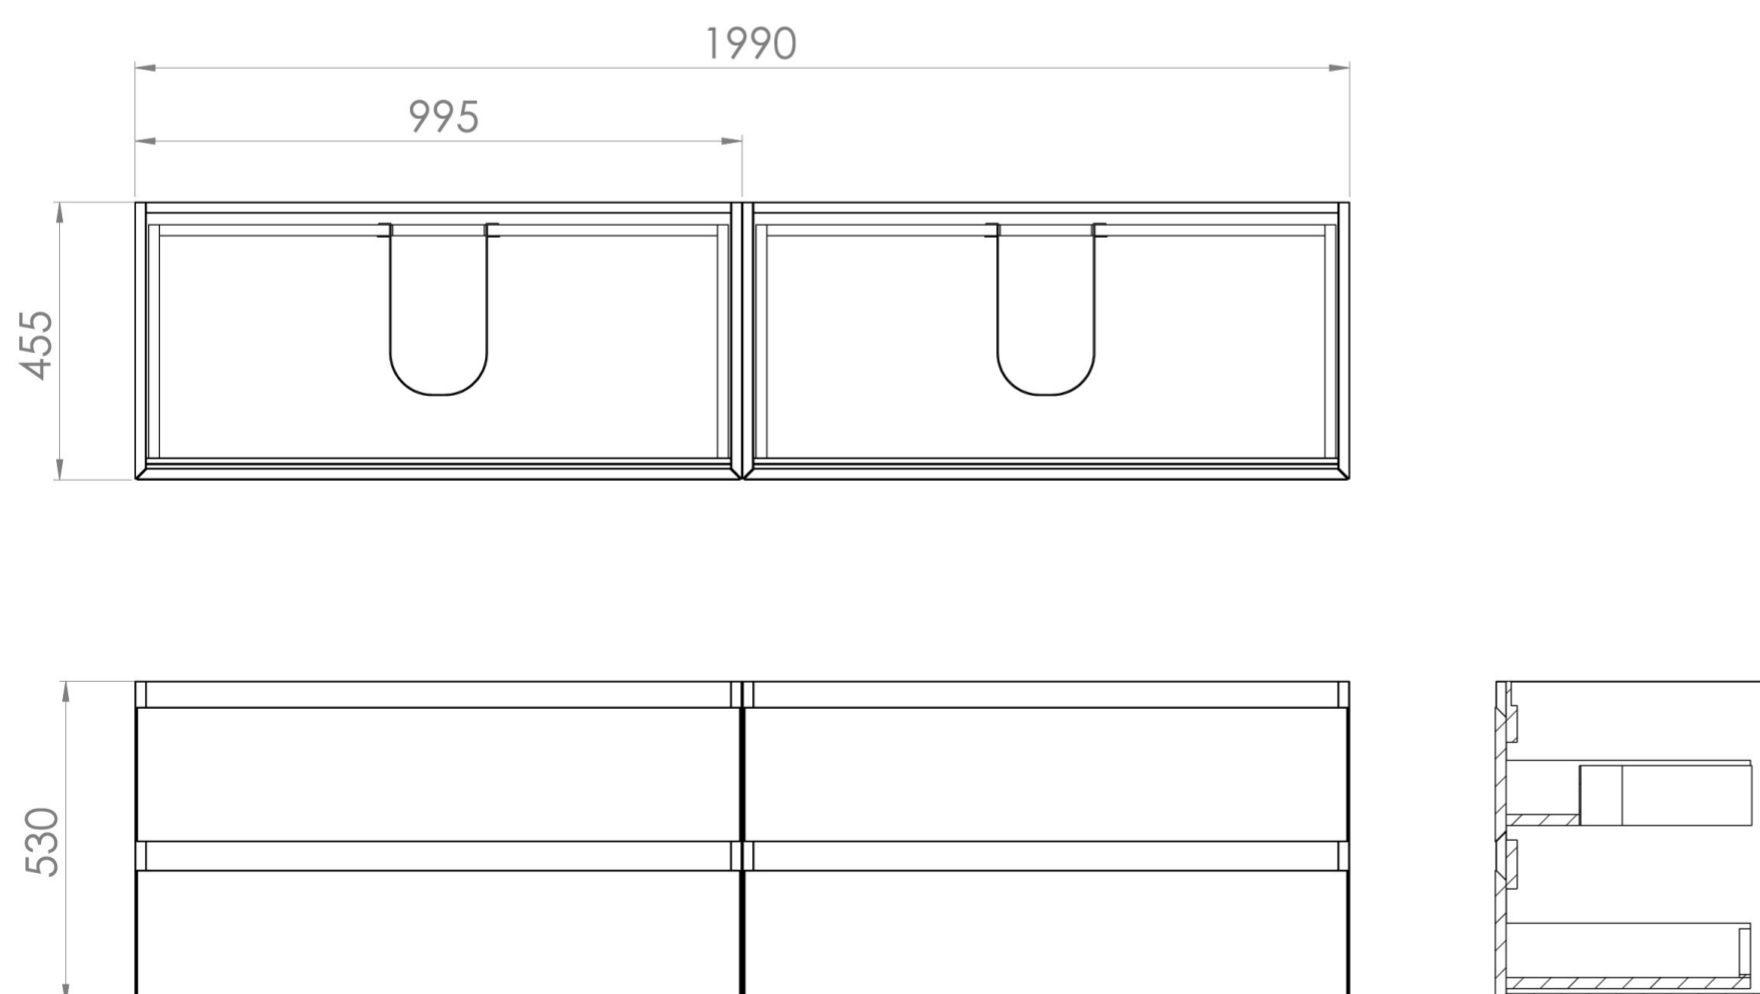

## DESCRIPTION

UNI is our collection of modern, handle-less furniture and ceramics to allow you to create a contemporary bathroom set up.

Experience versatility with our innovative design: pair any 60cm, 80cm or 100cm unit with a 20cm spacer unit and a countertop, enabling you to create your perfect basin setup.