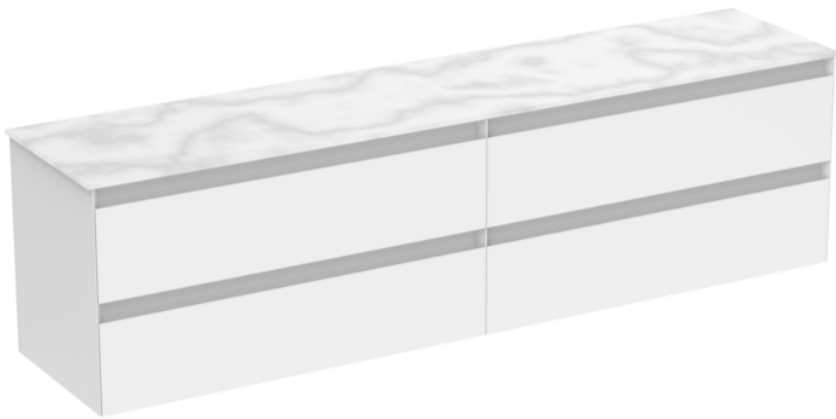

UNI 200CM KIT - 2 X 100CM 2 DRAWER WALL MOUNTED UNIT - MATTE WHITE

PRODUCT INFORMATION

Finish:

Matte White

Product Code: UNI200W4.MW

DESCRIPTION

UNI is our collection of modern, handle-less furniture and ceramics to allow you to create a contemporary bathroom set up.

Experience versatility with our innovative design: pair any 60cm, 80cm or 100cm unit with a 20cm spacer unit and a countertop, enabling you to create your perfect basin setup.

Parts to be purchased separately.

<https://saneux.com/products/uni-200cm-kit-2-x-100cm-2-drawer-wall-mounted-unit-matte-white>