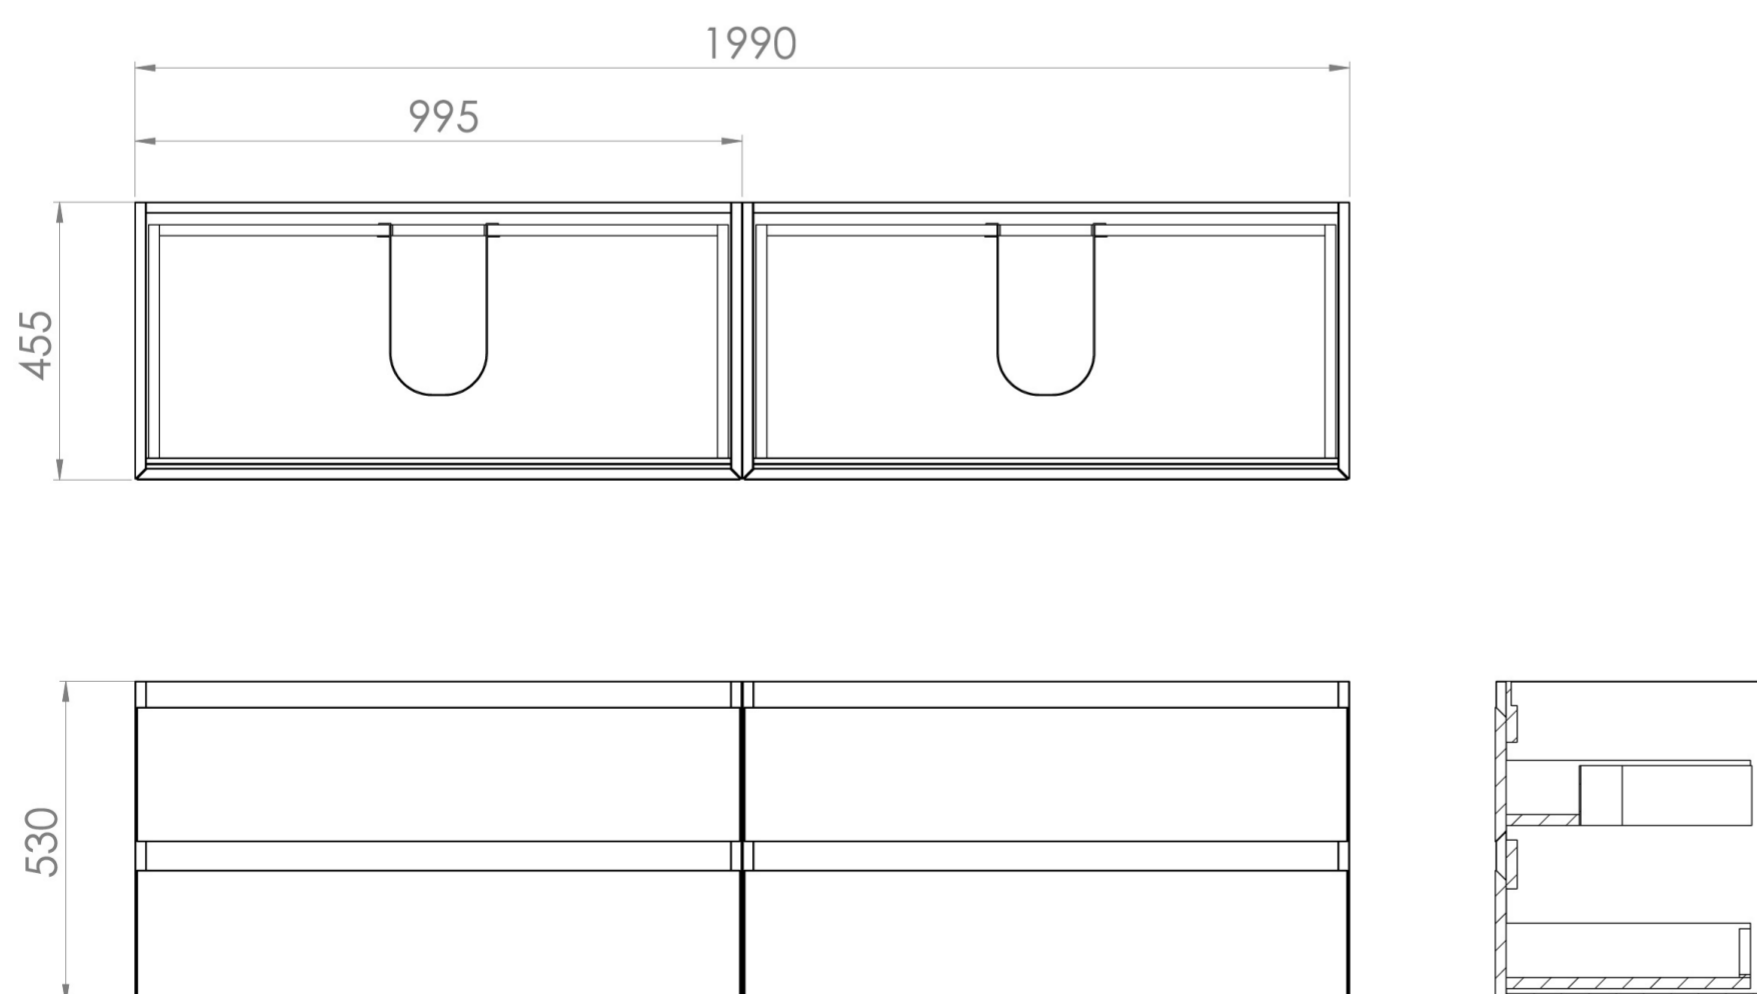

TECHNICAL DRAWING