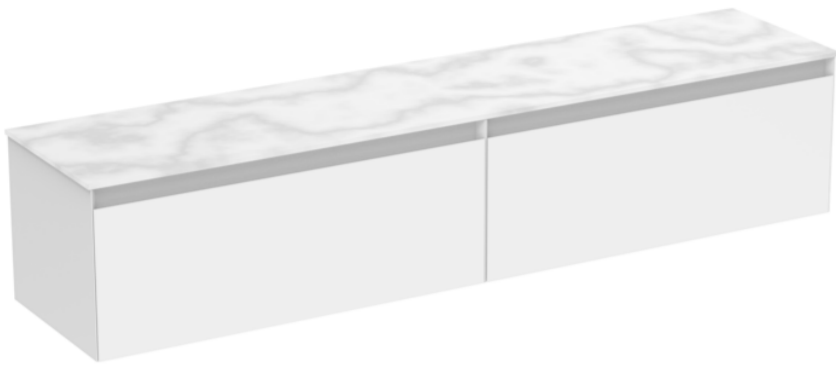

UNI 200CM KIT - 2 X 100CM 1 DRAWER WALL MOUNTED UNIT - MATTE WHITE

PRODUCT INFORMATION

Finish:

Matte White

Product Code: UNI200W2.MW

DESCRIPTION

UNI is our collection of modern, handle-less furniture and ceramics to allow you to create a contemporary bathroom set up.

Experience versatility with our innovative design: pair any 60cm, 80cm or 100cm unit with a 20cm spacer unit and a countertop, enabling you to create your perfect basin setup.

Parts to be purchased separately.

<https://saneux.com/products/uni-200cm-kit-2-x-100cm-1-drawer-wall-mounted-unit-matte-white>