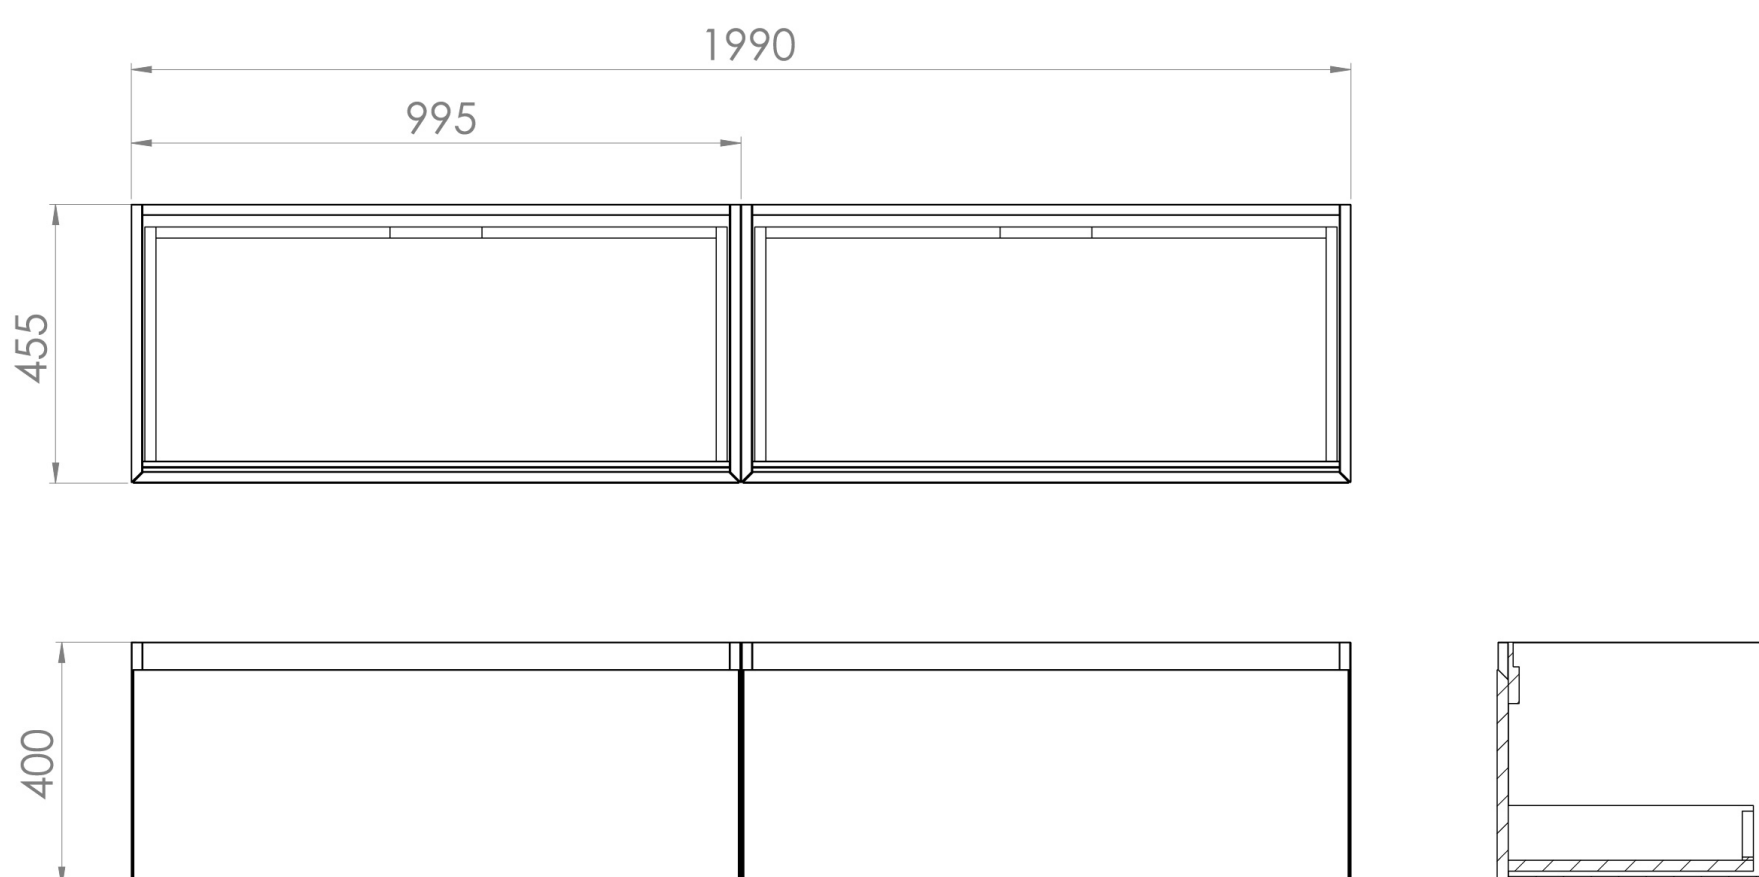

TECHNICAL DRAWING