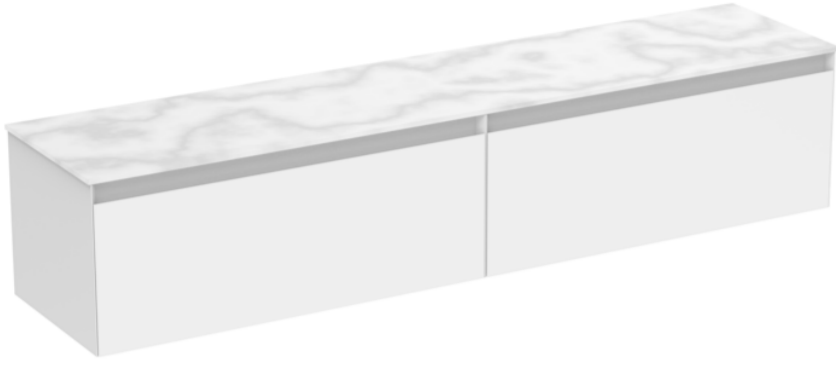

UNI 200CM KIT - 2 X 100CM 1 DRAWER WALL MOUNTED UNIT - MATTE WHITE

PRODUCT INFORMATION

Finish:

Matte White

Product Code: UNI200W2.MW

DESCRIPTION

UNI is our collection of modern, handle-less furniture and ceramics to allow you to create a contemporary bathroom set up.

Experience versatility with our innovative design: pair any 60cm, 80cm or 100cm unit with a 20cm spacer unit and a countertop, enabling you to create your perfect basin setup.

Parts to be purchased separately.

<https://saneux.com/products/uni-200cm-kit-2-x-100cm-1-drawer-wall-mounted-unit-matte-white>