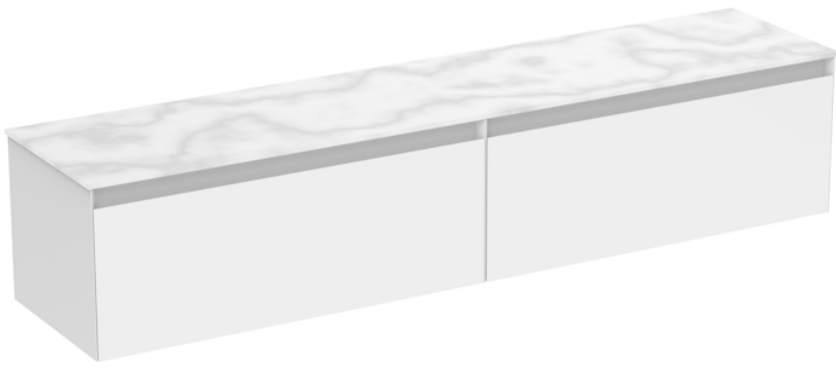

UNI 200CM KIT - 2 X 100CM 1 DRAWER WALL MOUNTED UNIT - MATTE WHITE

PRODUCT INFORMATION

Finish:

Matte White

Product Code: UNI200W2.MW

DESCRIPTION

UNI is our collection of modern, handle-less furniture and ceramics to allow you to create a contemporary bathroom set up.

Experience versatility with our innovative design: pair any 60cm, 80cm or 100cm unit with a 20cm spacer unit and a countertop, enabling you to create your perfect basin setup.

Parts to be purchased separately.

<https://saneux.com/products/uni-200cm-kit-2-x-100cm-1-drawer-wall-mounted-unit-matte-white>