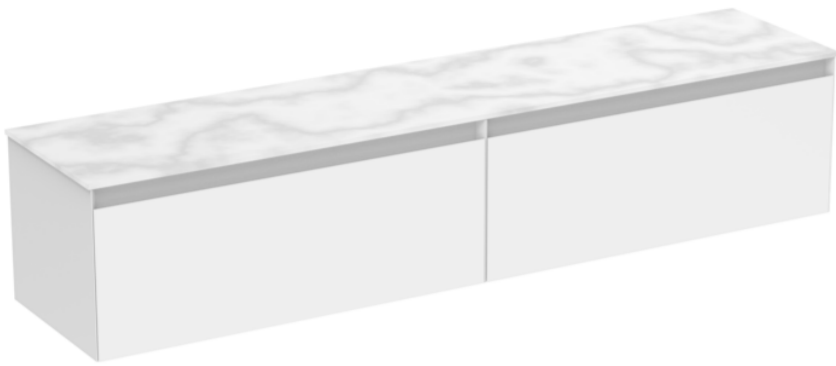

# UNI 200CM KIT - 2 X 100CM 1 DRAWER WALL MOUNTED UNIT - MATTE WHITE

## PRODUCT INFORMATION

Finish:

Matte White

Product Code: UNI200W2.MW

## DESCRIPTION

UNI is our collection of modern, handle-less furniture and ceramics to allow you to create a contemporary bathroom set up.

Experience versatility with our innovative design: pair any 60cm, 80cm or 100cm unit with a 20cm spacer unit and a countertop, enabling you to create your perfect basin setup.