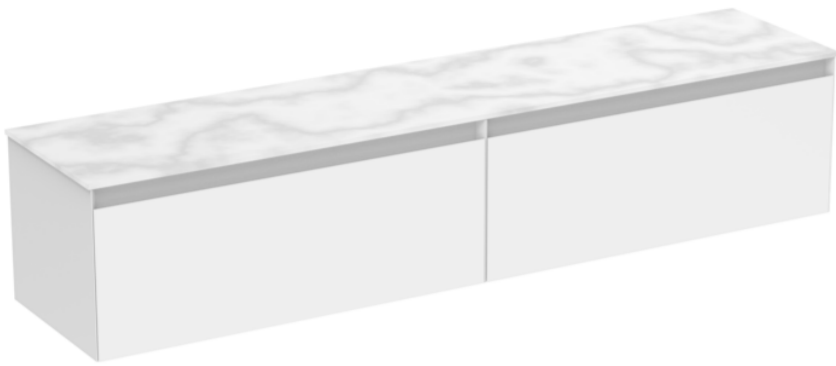

UNI 200CM KIT - 2 X 100CM 1 DRAWER WALL MOUNTED UNIT - MATTE WHITE

PRODUCT INFORMATION

Finish:

Matte White

Product Code: UNI200W2.MW

DESCRIPTION

UNI is our collection of modern, handle-less furniture and ceramics to allow you to create a contemporary bathroom set up.

Experience versatility with our innovative design: pair any 60cm, 80cm or 100cm unit with a 20cm spacer unit and a countertop, enabling you to create your perfect basin setup.

Parts to be purchased separately.

<https://saneux.com/products/uni-200cm-kit-2-x-100cm-1-drawer-wall-mounted-unit-matte-white>