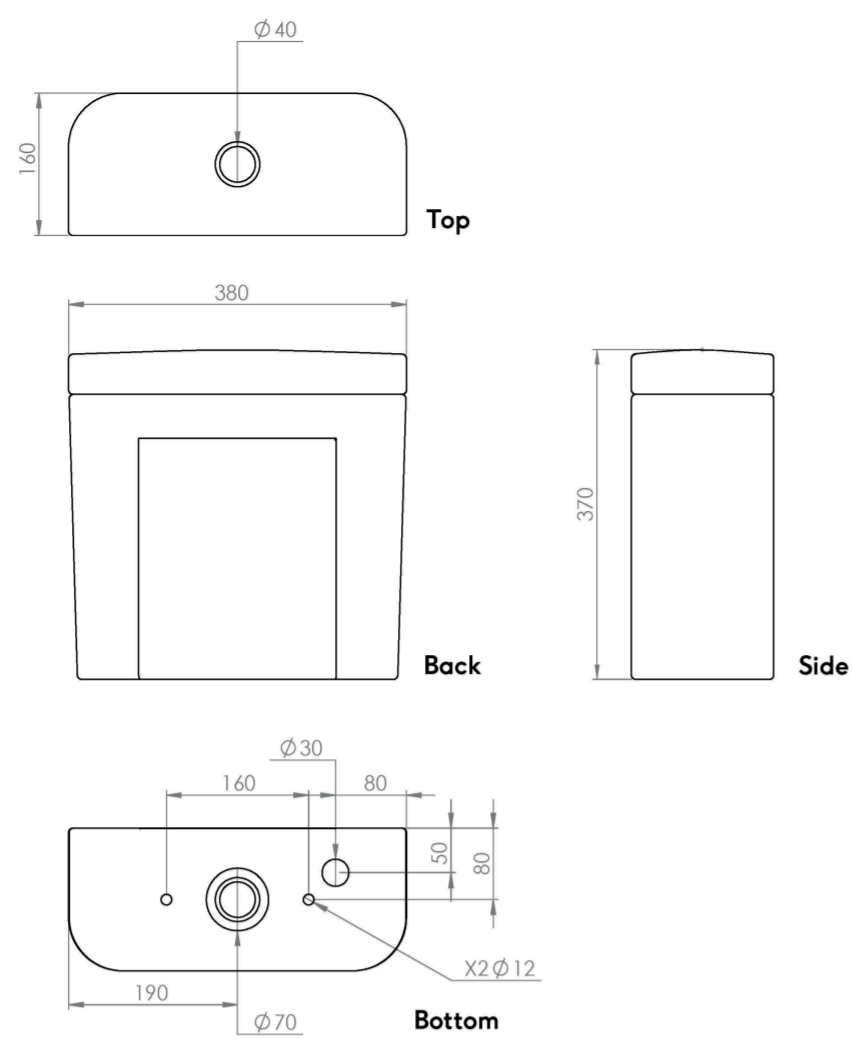

TECHNICAL DRAWING

Saneux reserves the right to alter the specifications and product range without prior notice. Dimensions are given as a guide only. Dimensions should not be used for surrounding furniture, fixtures and fittings until the product is on site.

<https://saneux.com/products/air-cistern-fittings-for-air77>