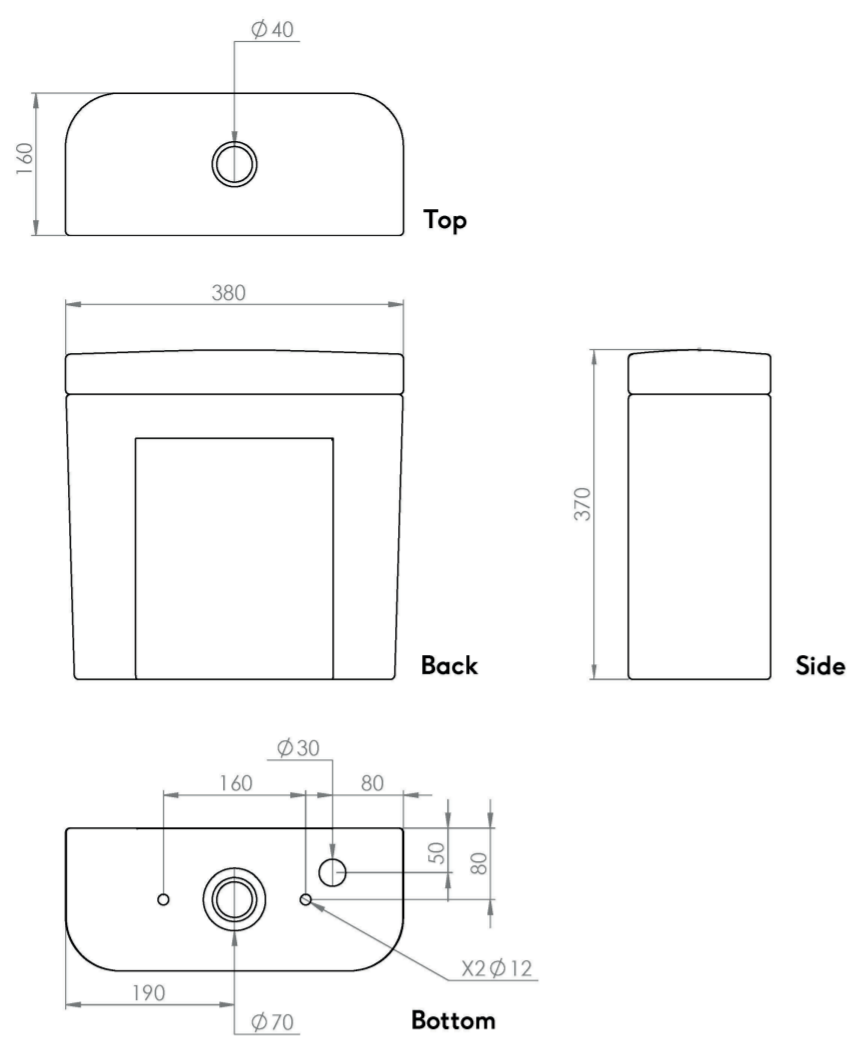

TECHNICAL DRAWING

Saneux reserves the right to alter the specifications and product range without prior notice. Dimensions are given as a guide only. Dimensions should not be used for surrounding furniture, fixtures and fittings until the product is on site.

<https://saneux.com/products/air-cistern-fittings-for-air77>