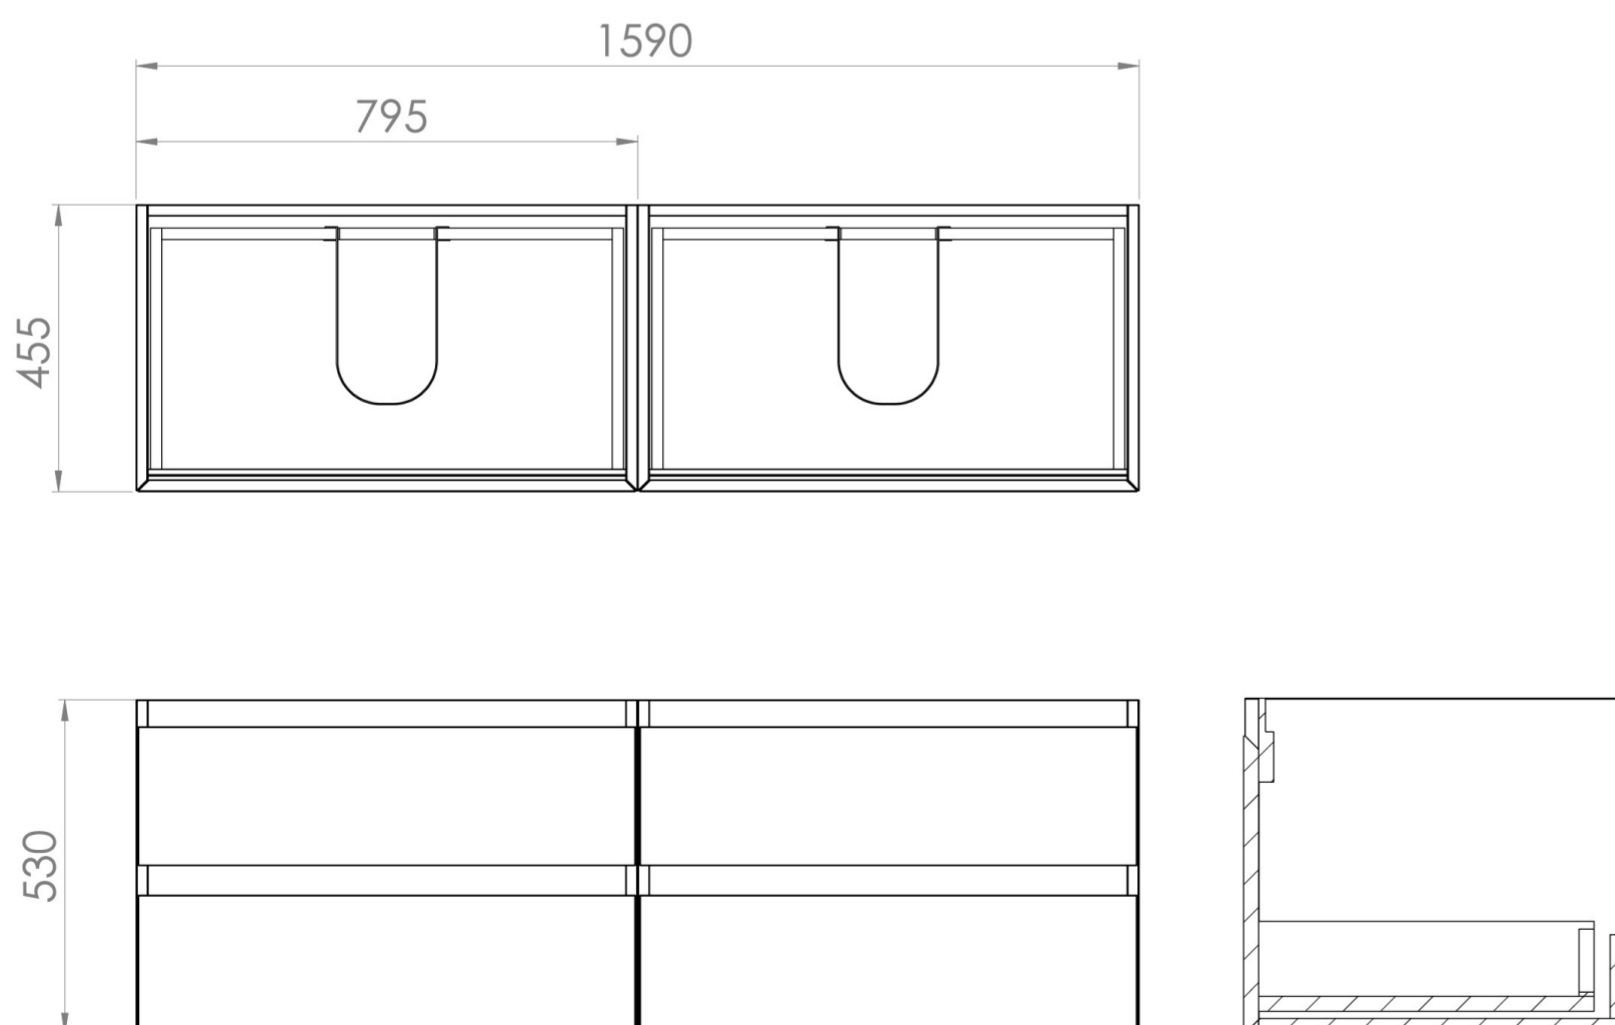

TECHNICAL DRAWING