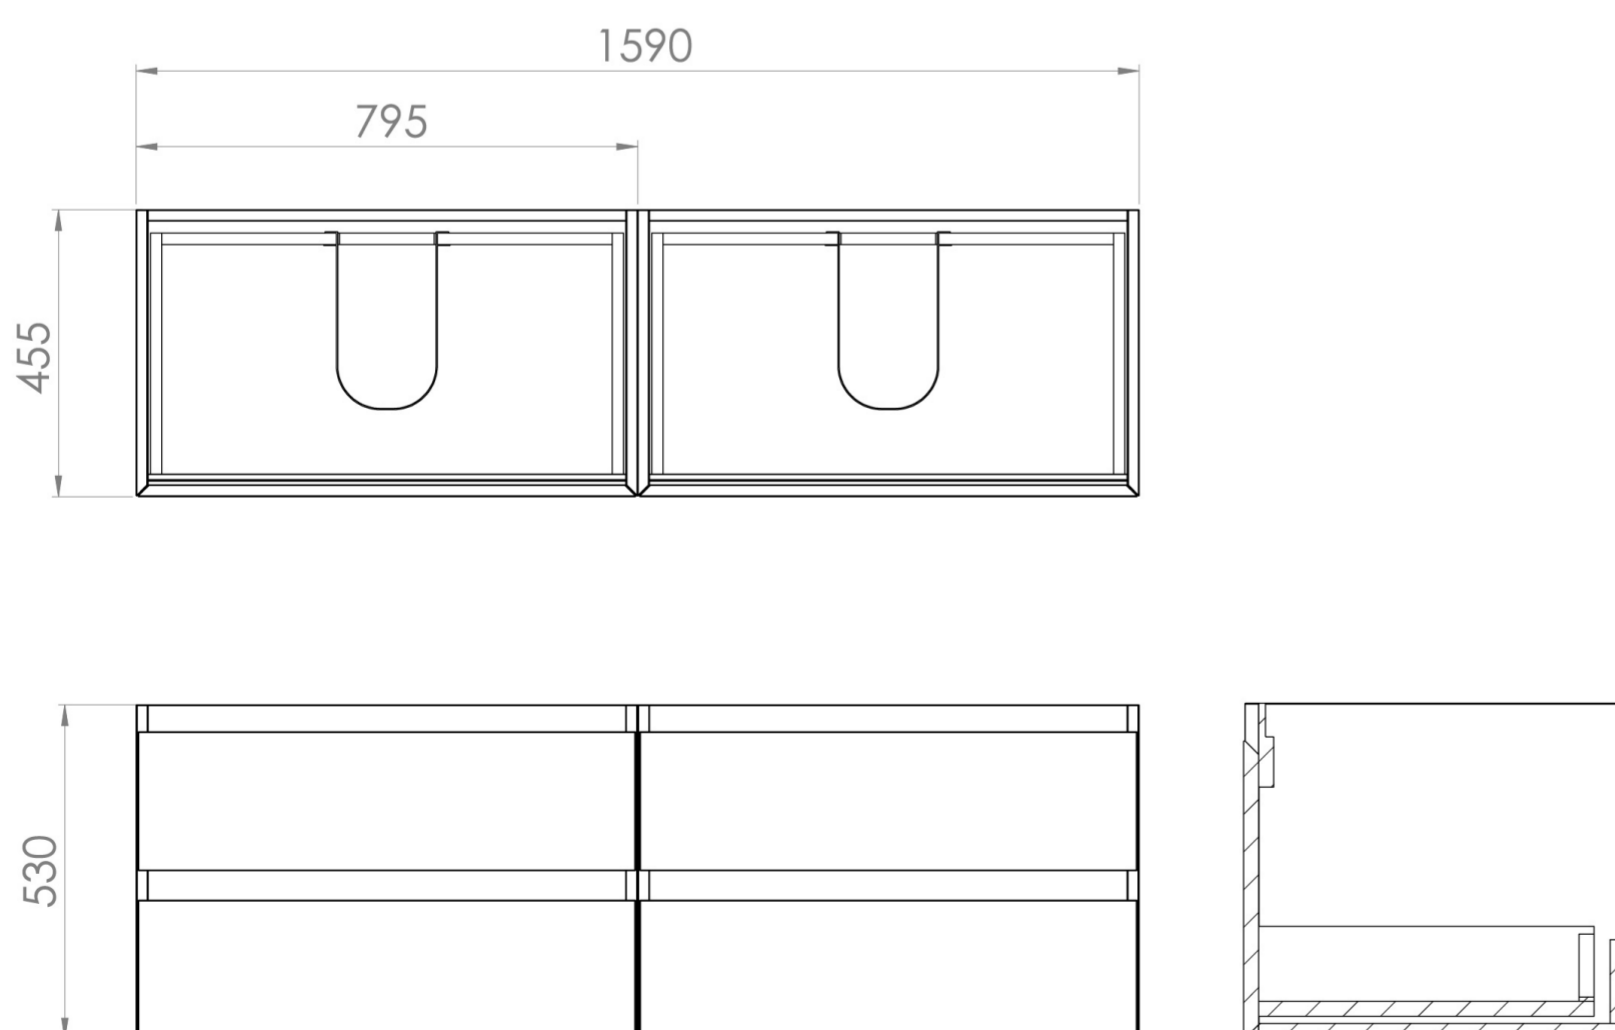

## DESCRIPTION

UNI is our collection of modern, handle-less furniture and ceramics to allow you to create a contemporary bathroom set up.

Experience versatility with our innovative design: pair any 60cm, 80cm or 100cm unit with a 20cm spacer unit and a countertop, enabling you to create your perfect basin setup.