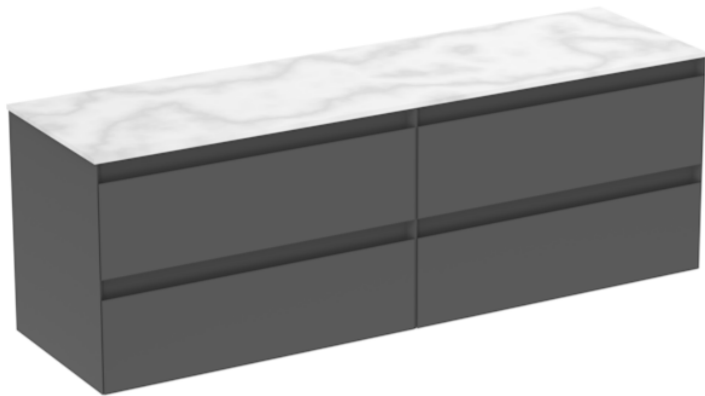

UNI 160CM KIT - 2 X 80CM 2 DRAWER WALL MOUNTED UNIT - MATTE ANTHRACITE

PRODUCT INFORMATION

Finish:

Matte Anthracite

Product Code: UNI160W4.MA

DESCRIPTION

UNI is our collection of modern, handle-less furniture and ceramics to allow you to create a contemporary bathroom set up.

Experience versatility with our innovative design: pair any 60cm, 80cm or 100cm unit with a 20cm spacer unit and a countertop, enabling you to create your perfect basin setup.

Parts to be purchased separately.

<https://saneux.com/products/uni-160cm-kit-2-x-80cm-2-drawer-wall-mounted-unit-matte-anthracite>