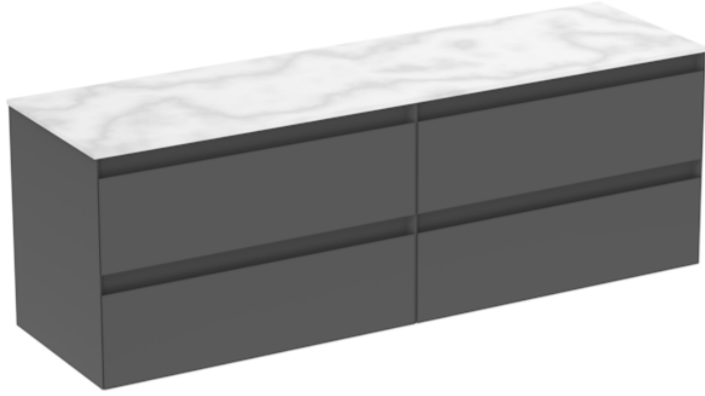

UNI 160CM KIT - 2 X 80CM 2 DRAWER WALL MOUNTED UNIT - MATTE ANTHRACITE

PRODUCT INFORMATION

Finish:

Matte Anthracite

Product Code: UNI160W4.MA

DESCRIPTION

UNI is our collection of modern, handle-less furniture and ceramics to allow you to create a contemporary bathroom set up.

Experience versatility with our innovative design: pair any 60cm, 80cm or 100cm unit with a 20cm spacer unit and a countertop, enabling you to create your perfect basin setup.

Parts to be purchased separately.

<https://saneux.com/products/uni-160cm-kit-2-x-80cm-2-drawer-wall-mounted-unit-matte-anthracite>