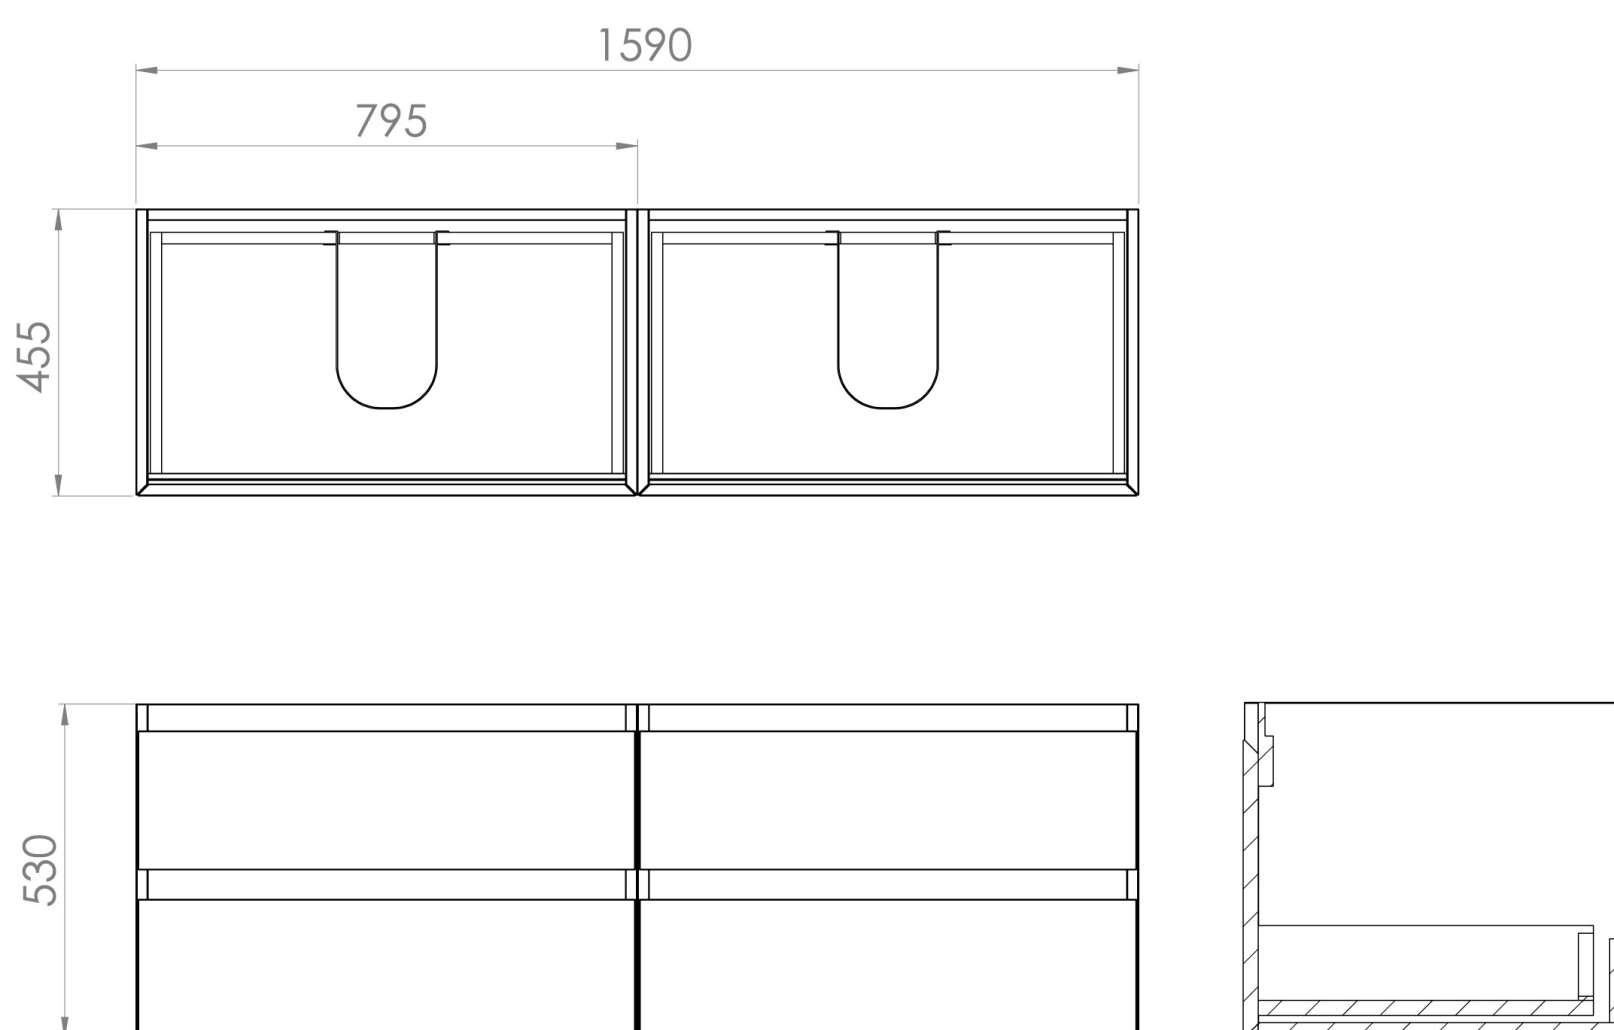

TECHNICAL DRAWING