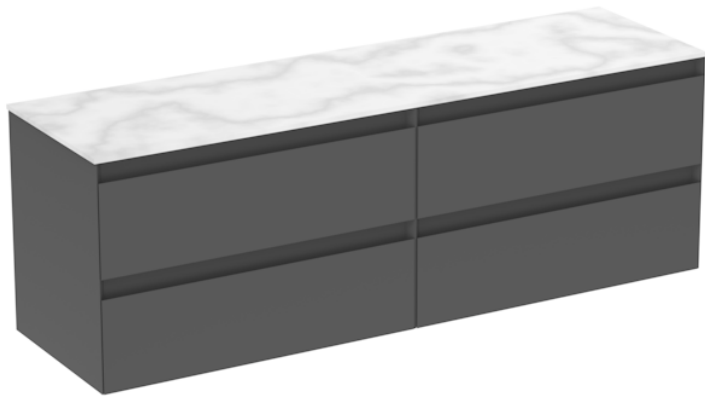

UNI 160CM KIT - 2 X 80CM 2 DRAWER WALL MOUNTED UNIT - MATTE ANTHRACITE

PRODUCT INFORMATION

Finish:

Matte Anthracite

Product Code: UNI160W4.MA

DESCRIPTION

UNI is our collection of modern, handle-less furniture and ceramics to allow you to create a contemporary bathroom set up.

Experience versatility with our innovative design: pair any 60cm, 80cm or 100cm unit with a 20cm spacer unit and a countertop, enabling you to create your perfect basin setup.

Parts to be purchased separately.

<https://saneux.com/products/uni-160cm-kit-2-x-80cm-2-drawer-wall-mounted-unit-matte-anthracite>