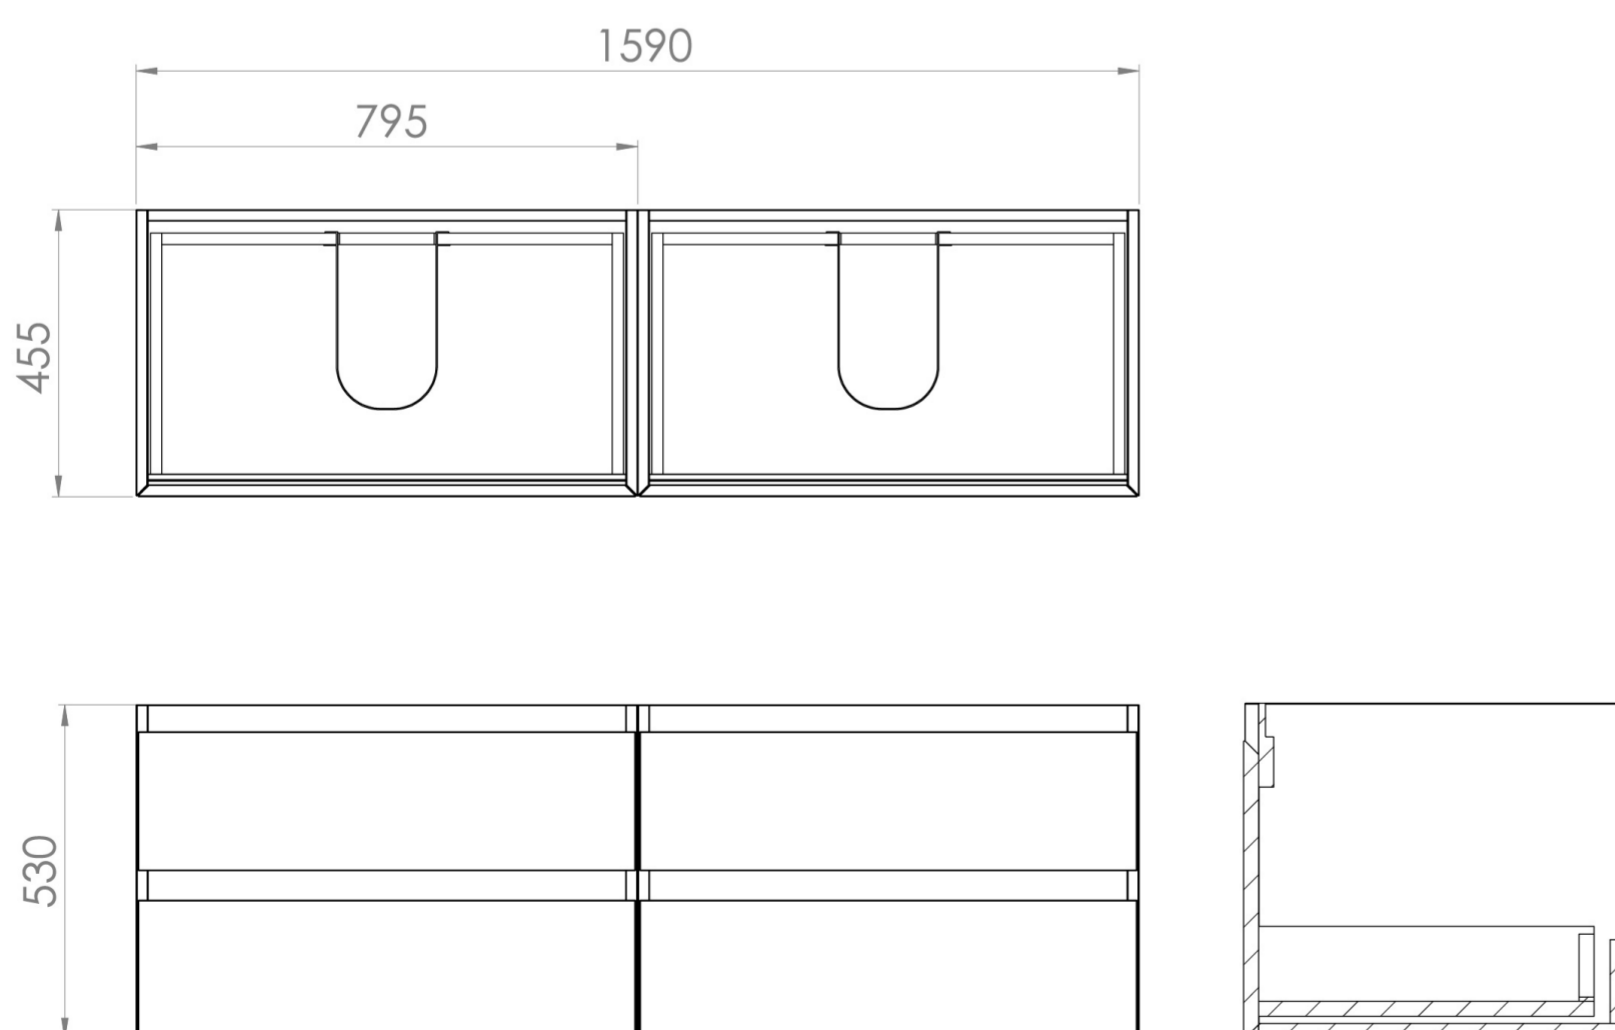

TECHNICAL DRAWING