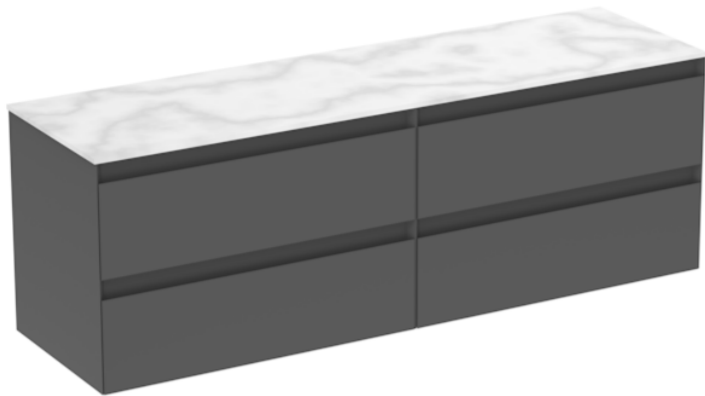

# UNI 160CM KIT - 2 X 80CM 2 DRAWER WALL MOUNTED UNIT - MATTE ANTHRACITE

## PRODUCT INFORMATION

Finish:

Matte Anthracite

Product Code: UNI160W4.MA

## DESCRIPTION

UNI is our collection of modern, handle-less furniture and ceramics to allow you to create a contemporary bathroom set up.

Experience versatility with our innovative design: pair any 60cm, 80cm or 100cm unit with a 20cm spacer unit and a countertop, enabling you to create your perfect basin setup.