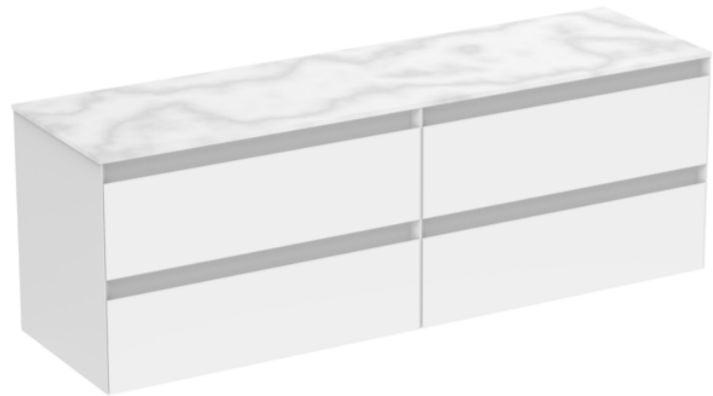

# UNI 160CM KIT - 2 X 80CM 2 DRAWER WALL MOUNTED UNIT - MATTE WHITE

## PRODUCT INFORMATION

Finish:

Matte White

Product Code: UNI160W4.MW

## DESCRIPTION

UNI is our collection of modern, handle-less furniture and ceramics to allow you to create a contemporary bathroom set up.

Experience versatility with our innovative design: pair any 60cm, 80cm or 100cm unit with a 20cm spacer unit and a countertop, enabling you to create your perfect basin setup.