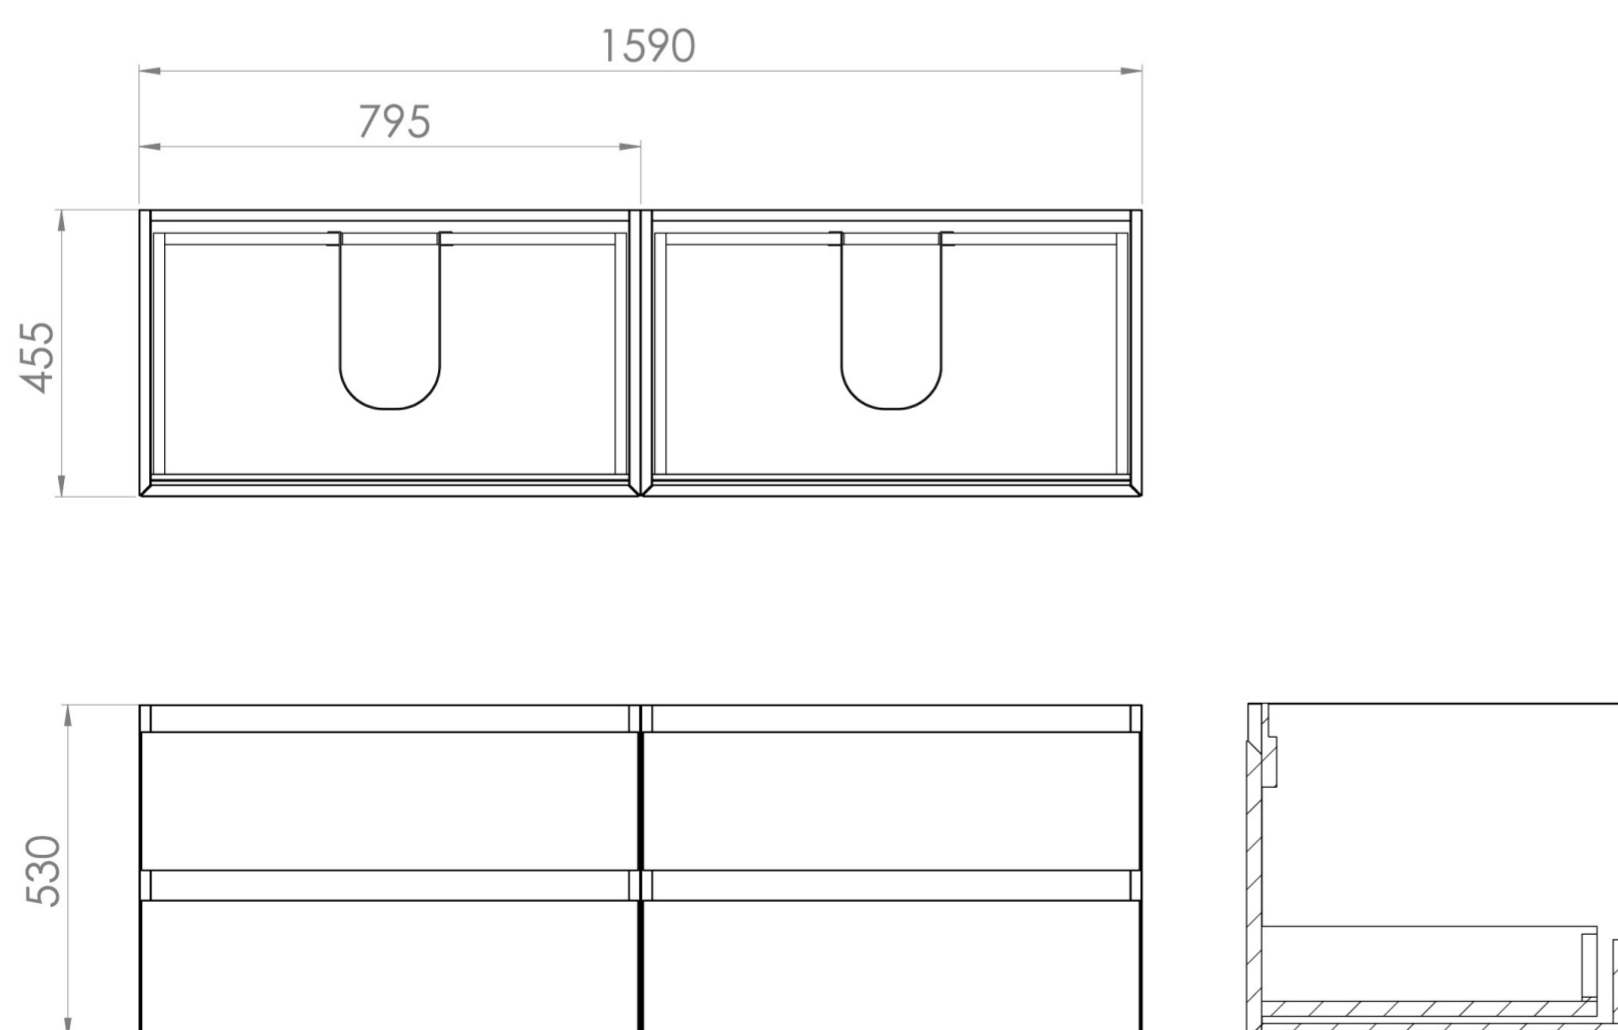

TECHNICAL DRAWING