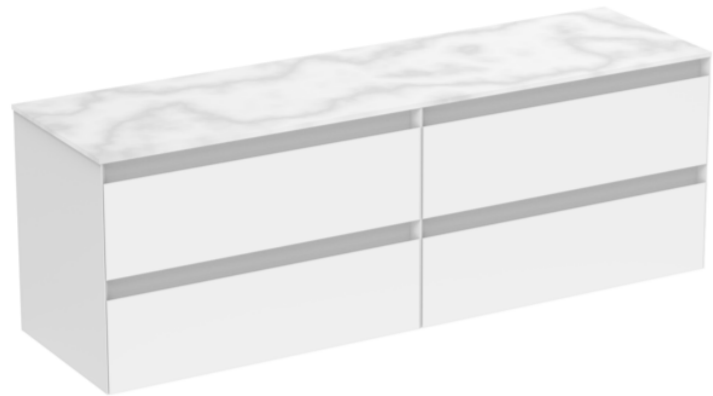

UNI 160CM KIT - 2 X 80CM 2 DRAWER WALL MOUNTED UNIT - MATTE WHITE

PRODUCT INFORMATION

Finish:

Matte White

Product Code: UNI160W4.MW

DESCRIPTION

UNI is our collection of modern, handle-less furniture and ceramics to allow you to create a contemporary bathroom set up.

Experience versatility with our innovative design: pair any 60cm, 80cm or 100cm unit with a 20cm spacer unit and a countertop, enabling you to create your perfect basin setup.

Parts to be purchased separately.

<https://saneux.com/products/uni-160cm-kit-2-x-80cm-2-drawer-wall-mounted-unit-matte-white>