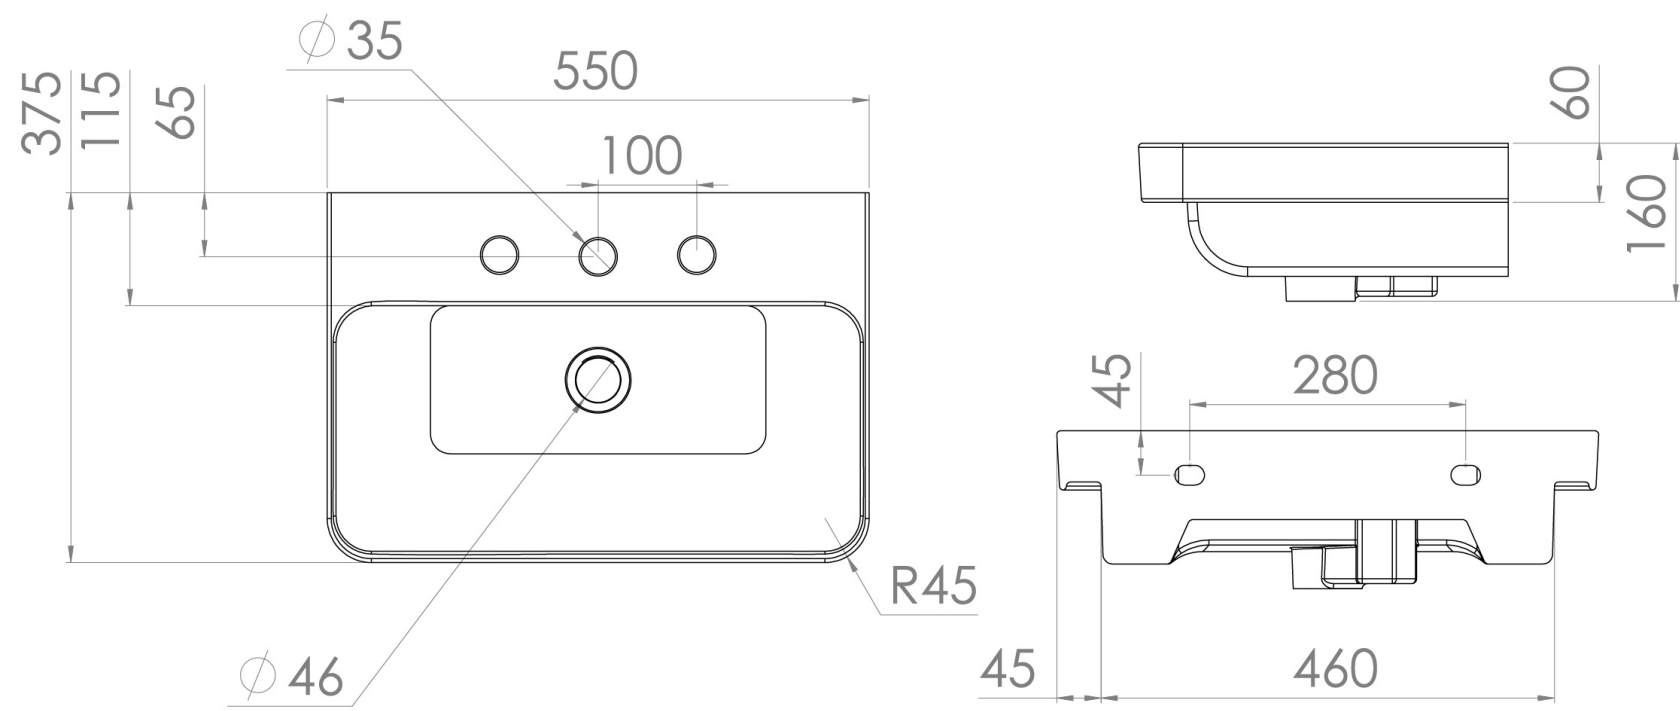

TECHNICAL DRAWING

Saneux reserves the right to alter the specifications and product range without prior notice. Dimensions are given as a guide only. Dimensions should not be used for surrounding furniture, fixtures and fittings until the product is on site.

<https://saneux.com/products/hyde-55x37cm-washbasin-3th>