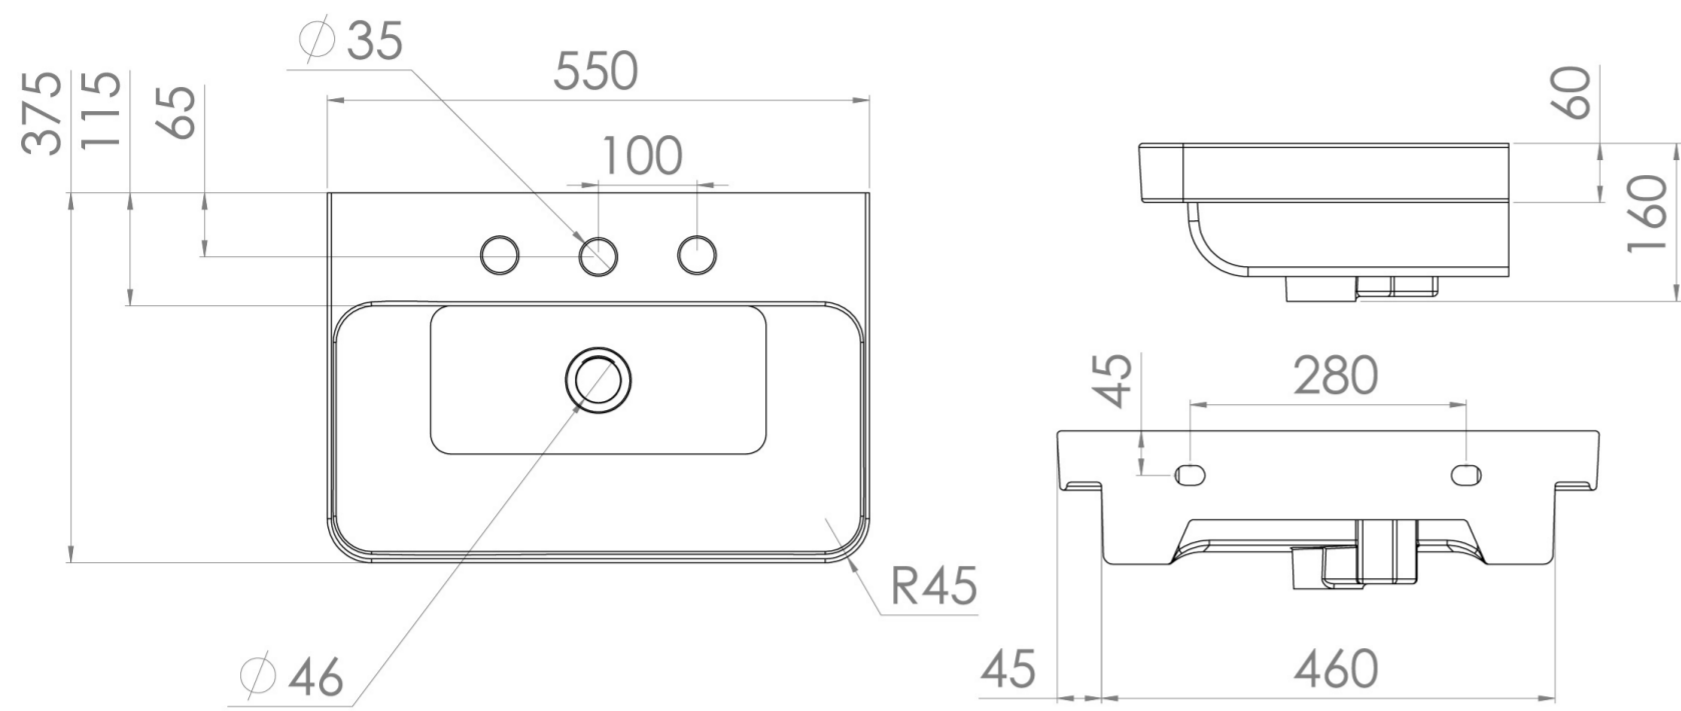

HYDE 55X37CM WASHBASIN 3TH

Product Code: HY055B.3TH

PRODUCT INFORMATION

Finish:	Gloss White
Height:	160mm
Width:	550mm
Depth:	375mm
Material	Ceramic
Weight	12.6kg
Overflow(s)	Yes
Overflow Position	Off Centre (to the left)
Overflow Diameter	22mm
Compatible Overflows	OC01, OC02, OC03
Recommended Waste Required	Slotted waste
Furniture Required For Installation?	Optional
Guarantee	Lifetime

DESCRIPTION

As the name suggests, the HYDE collection features short projection basins and vanity units with a contemporary design, perfect for small and compact spaces.

This HYDE 55x37cm 3 tap hole washbasin has slim edges with a deep bowl, cleverly utilising every inch of ceramic available. Its curved edges give a soft feel to the basin, and its projection of 37cm allows it to fit in narrow bathrooms.

Pairs with the HYDE 55cm 1 & 2 drawer wall mounted units and 2 door floor standing units.

*With an overflow

TECHNICAL DRAWING

Saneux reserves the right to alter the specifications and product range without prior notice. Dimensions are given as a guide only. Dimensions should not be used for surrounding furniture, fixtures and fittings until the product is on site.

<https://saneux.com/products/hyde-55x37cm-washbasin-3th>