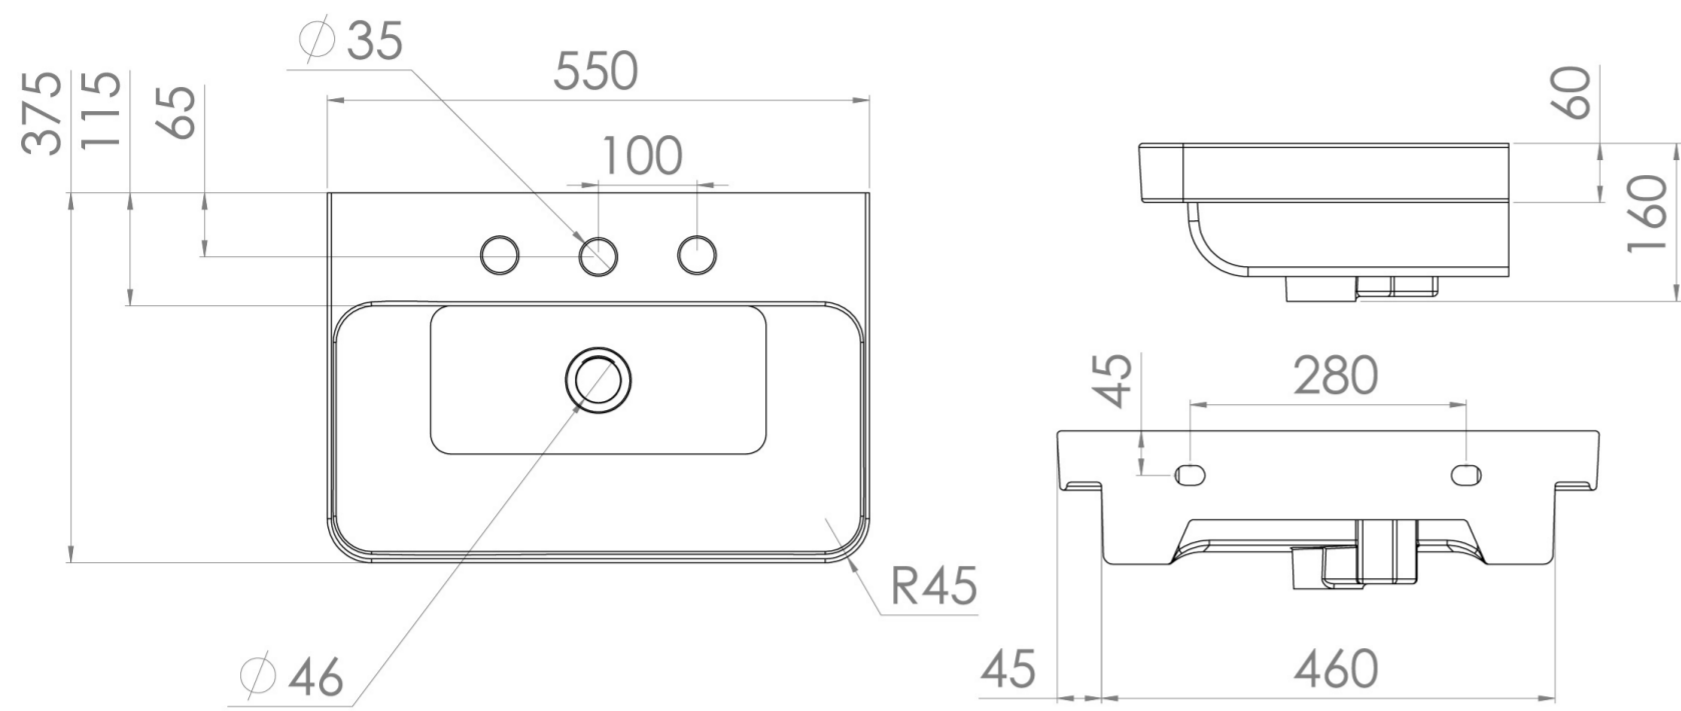

HYDE 55X37CM WASHBASIN 3TH

Product Code: HY055B.3TH

PRODUCT INFORMATION

Finish:	Gloss White
Height:	160mm
Width:	550mm
Depth:	375mm
Material	Ceramic
Weight	12.6kg
Overflow(s)	Yes
Overflow Position	Off Centre (to the left)
Overflow Diameter	22mm
Compatible Overflows	OC01, OC02, OC03
Recommended Waste Required	Slotted waste
Furniture Required For Installation?	Optional
Guarantee	Lifetime
Tap Holes	3 Tap Holes

DESCRIPTION

As the name suggests, the HYDE collection features short projection basins and vanity units with a contemporary design, perfect for small and compact spaces.

This HYDE 55x37cm 3 tap hole washbasin has slim edges with a deep bowl, cleverly utilising every inch of ceramic available. Its curved edges give a soft feel to the basin, and its projection of 37cm allows it to fit in narrow bathrooms.

Pairs with the HYDE 55cm 1 & 2 drawer wall mounted units and 2 door floor standing units.

*With an overflow

TECHNICAL DRAWING

Saneux reserves the right to alter the specifications and product range without prior notice. Dimensions are given as a guide only. Dimensions should not be used for surrounding furniture, fixtures and fittings until the product is on site.

<https://saneux.com/products/hyde-55x37cm-washbasin-3th>