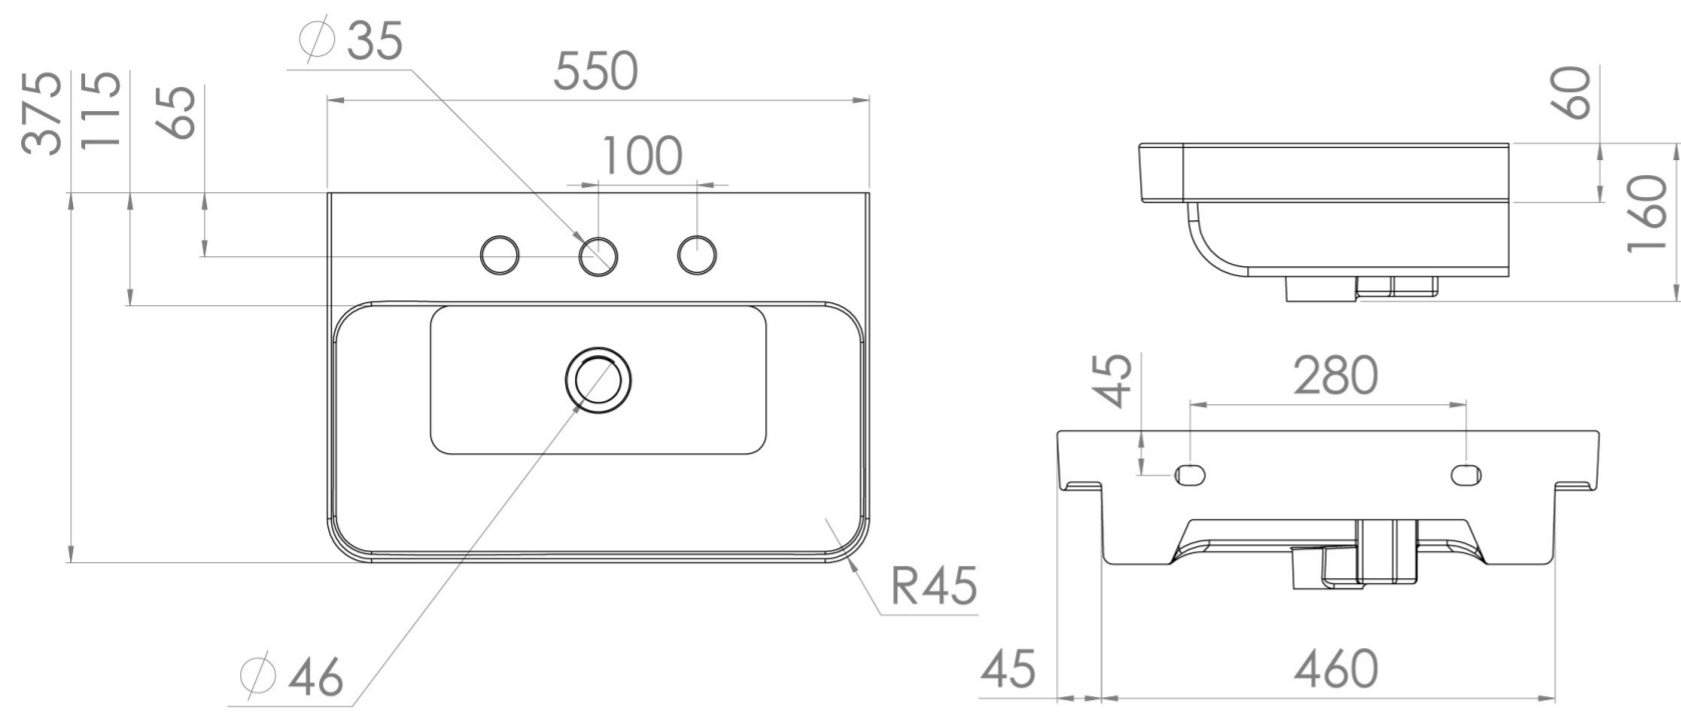

HYDE 55X37CM WASHBASIN 3TH

Product Code: HY055B.3TH

PRODUCT INFORMATION

Finish:	Gloss White
Height:	160mm
Width:	550mm
Depth:	375mm
Material	Ceramic
Weight	12.6kg
Overflow(s)	Yes
Overflow Position	Off Centre (to the left)
Overflow Diameter	22mm
Compatible Overflows	OC01, OC02, OC03
Recommended Waste Required	Slotted waste
Furniture Required For Installation?	Optional
Guarantee	Lifetime

DESCRIPTION

As the name suggests, the HYDE collection features short projection basins and vanity units with a contemporary design, perfect for small and compact spaces.

This HYDE 55x37cm 3 tap hole washbasin has slim edges with a deep bowl, cleverly utilising every inch of ceramic available. Its curved edges give a soft feel to the basin, and its projection of 37cm allows it to fit in narrow bathrooms.

Pairs with the HYDE 55cm 1 & 2 drawer wall mounted units and 2 door floor standing units.

*With an overflow

TECHNICAL DRAWING

Saneux reserves the right to alter the specifications and product range without prior notice. Dimensions are given as a guide only. Dimensions should not be used for surrounding furniture, fixtures and fittings until the product is on site.

<https://saneux.com/products/hyde-55x37cm-washbasin-3th>