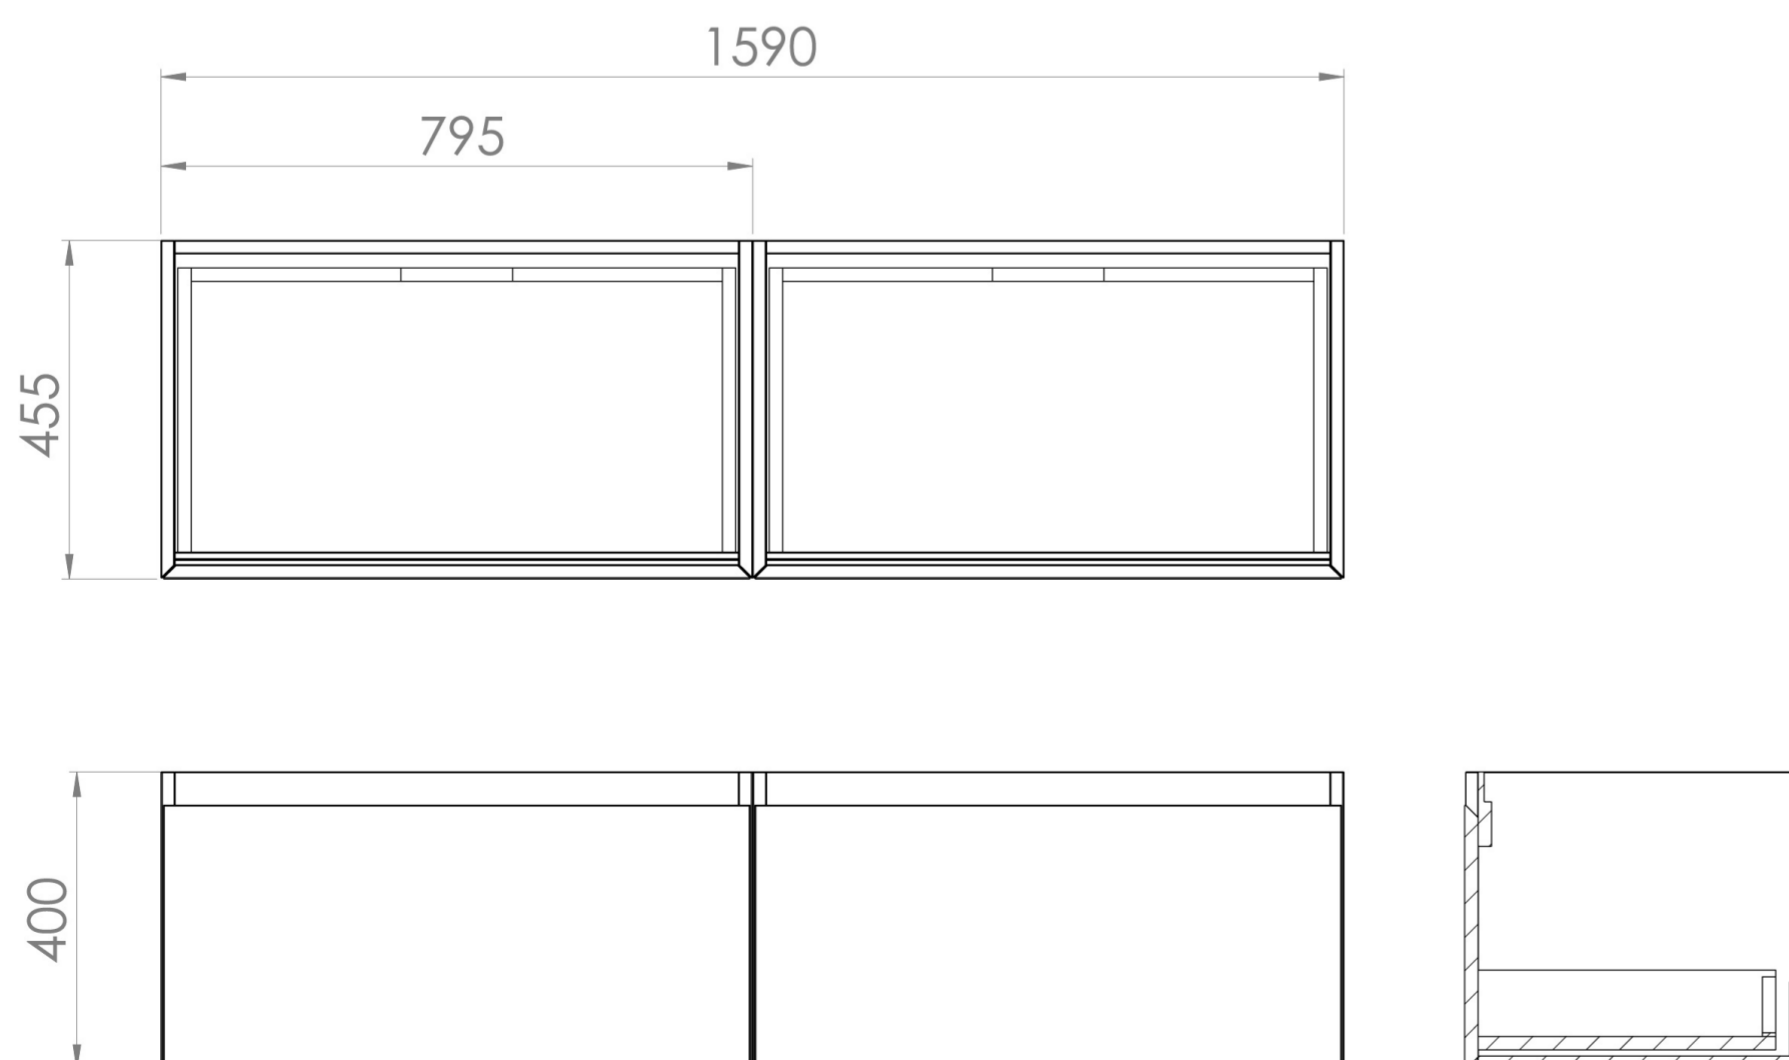

TECHNICAL DRAWING