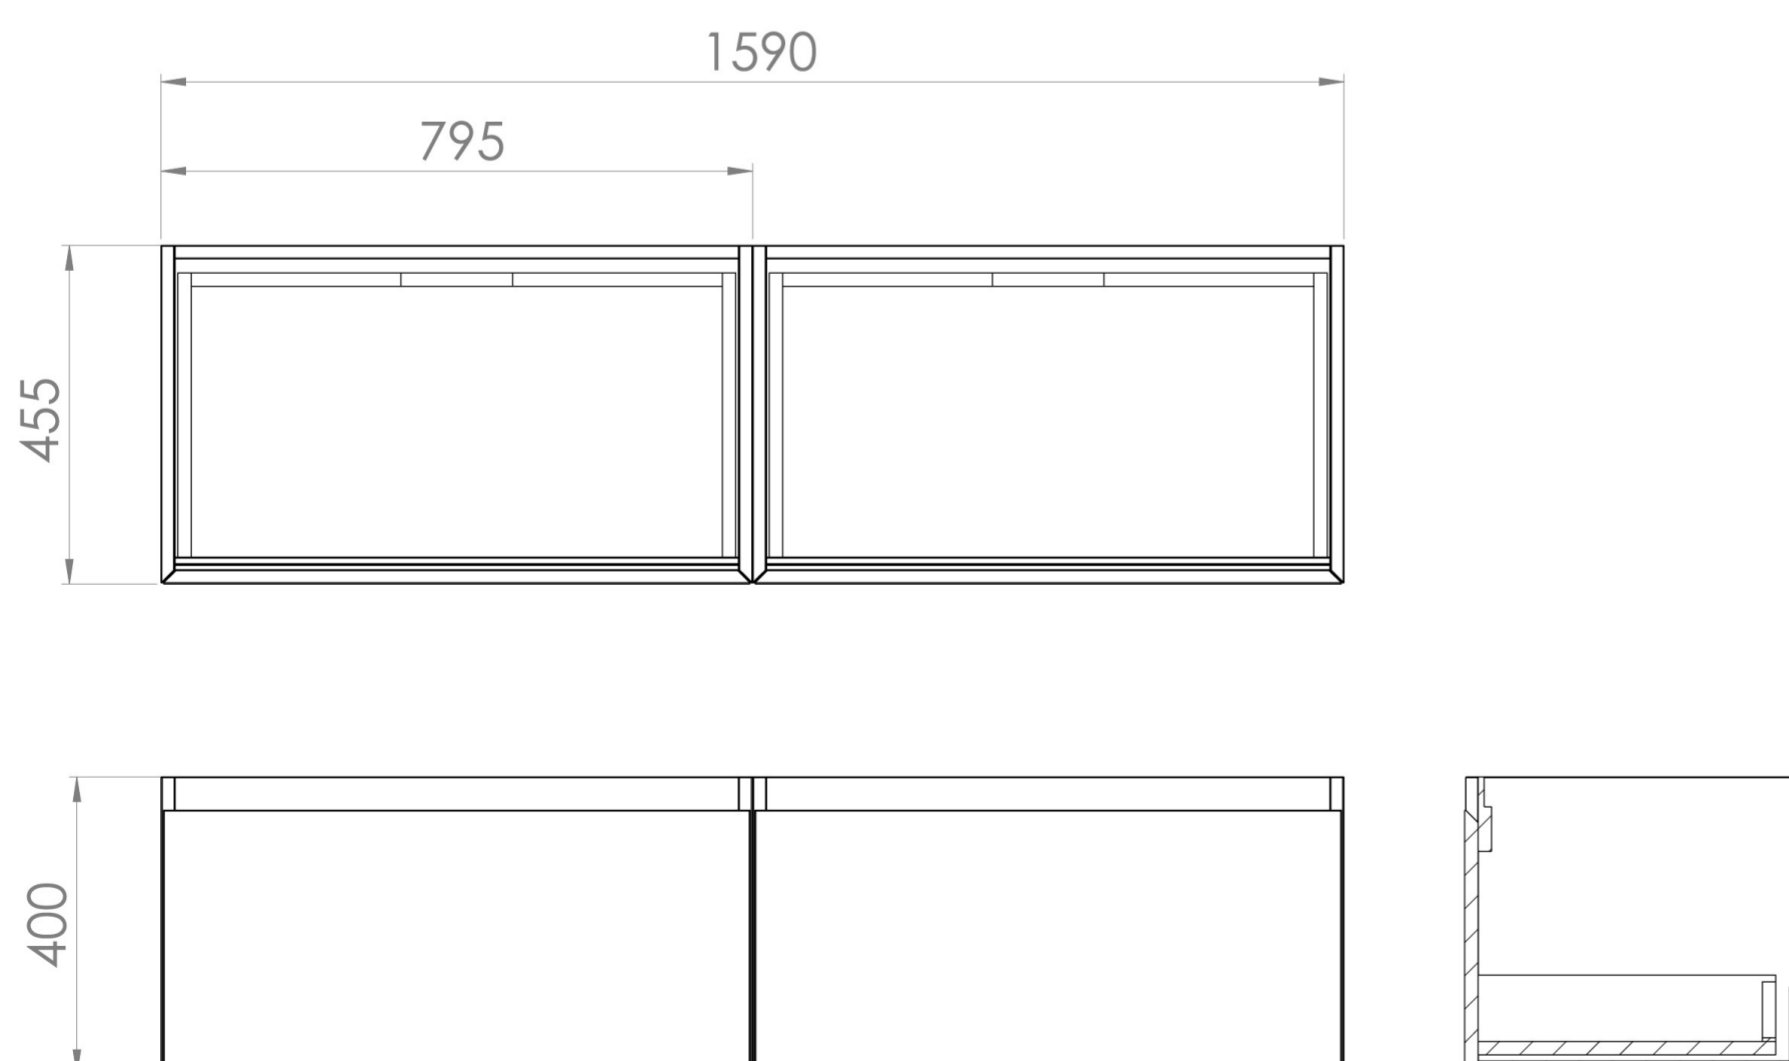

TECHNICAL DRAWING