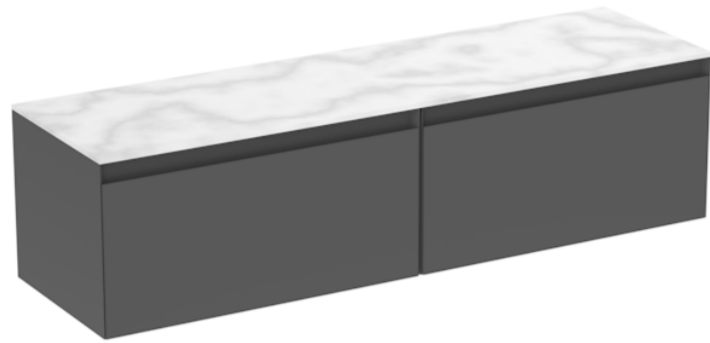

UNI 160CM KIT - 2 X 80CM 1 DRAWER WALL MOUNTED UNIT - MATTE ANTHRACITE

PRODUCT INFORMATION

Finish:

Matte Anthracite

Product Code: UNI160W2.MA

DESCRIPTION

UNI is our collection of modern, handle-less furniture and ceramics to allow you to create a contemporary bathroom set up.

Experience versatility with our innovative design: pair any 60cm, 80cm or 100cm unit with a 20cm spacer unit and a countertop, enabling you to create your perfect basin setup.

Parts to be purchased separately.

<https://saneux.com/products/uni-160cm-kit-2-x-80cm-1-drawer-wall-mounted-unit-matte-anthracite>