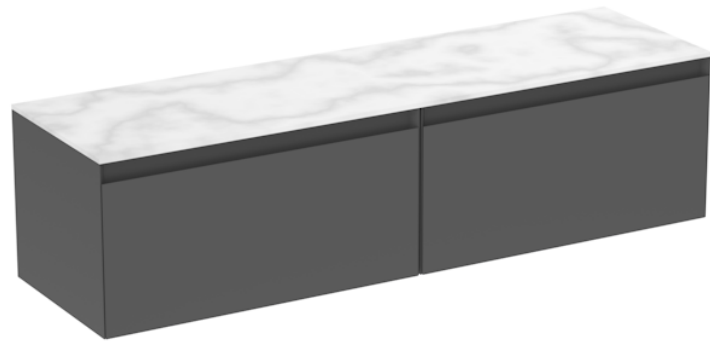

# UNI 160CM KIT - 2 X 80CM 1 DRAWER WALL MOUNTED UNIT - MATTE ANTHRACITE

## PRODUCT INFORMATION

**Finish:** Matte Anthracite

**Product Code:** UNI160W2.MA

## DESCRIPTION

UNI is our collection of modern, handle-less furniture and ceramics to allow you to create a contemporary bathroom set up.

Experience versatility with our innovative design: pair any 60cm, 80cm or 100cm unit with a 20cm spacer unit and a countertop, enabling you to create your perfect basin setup.