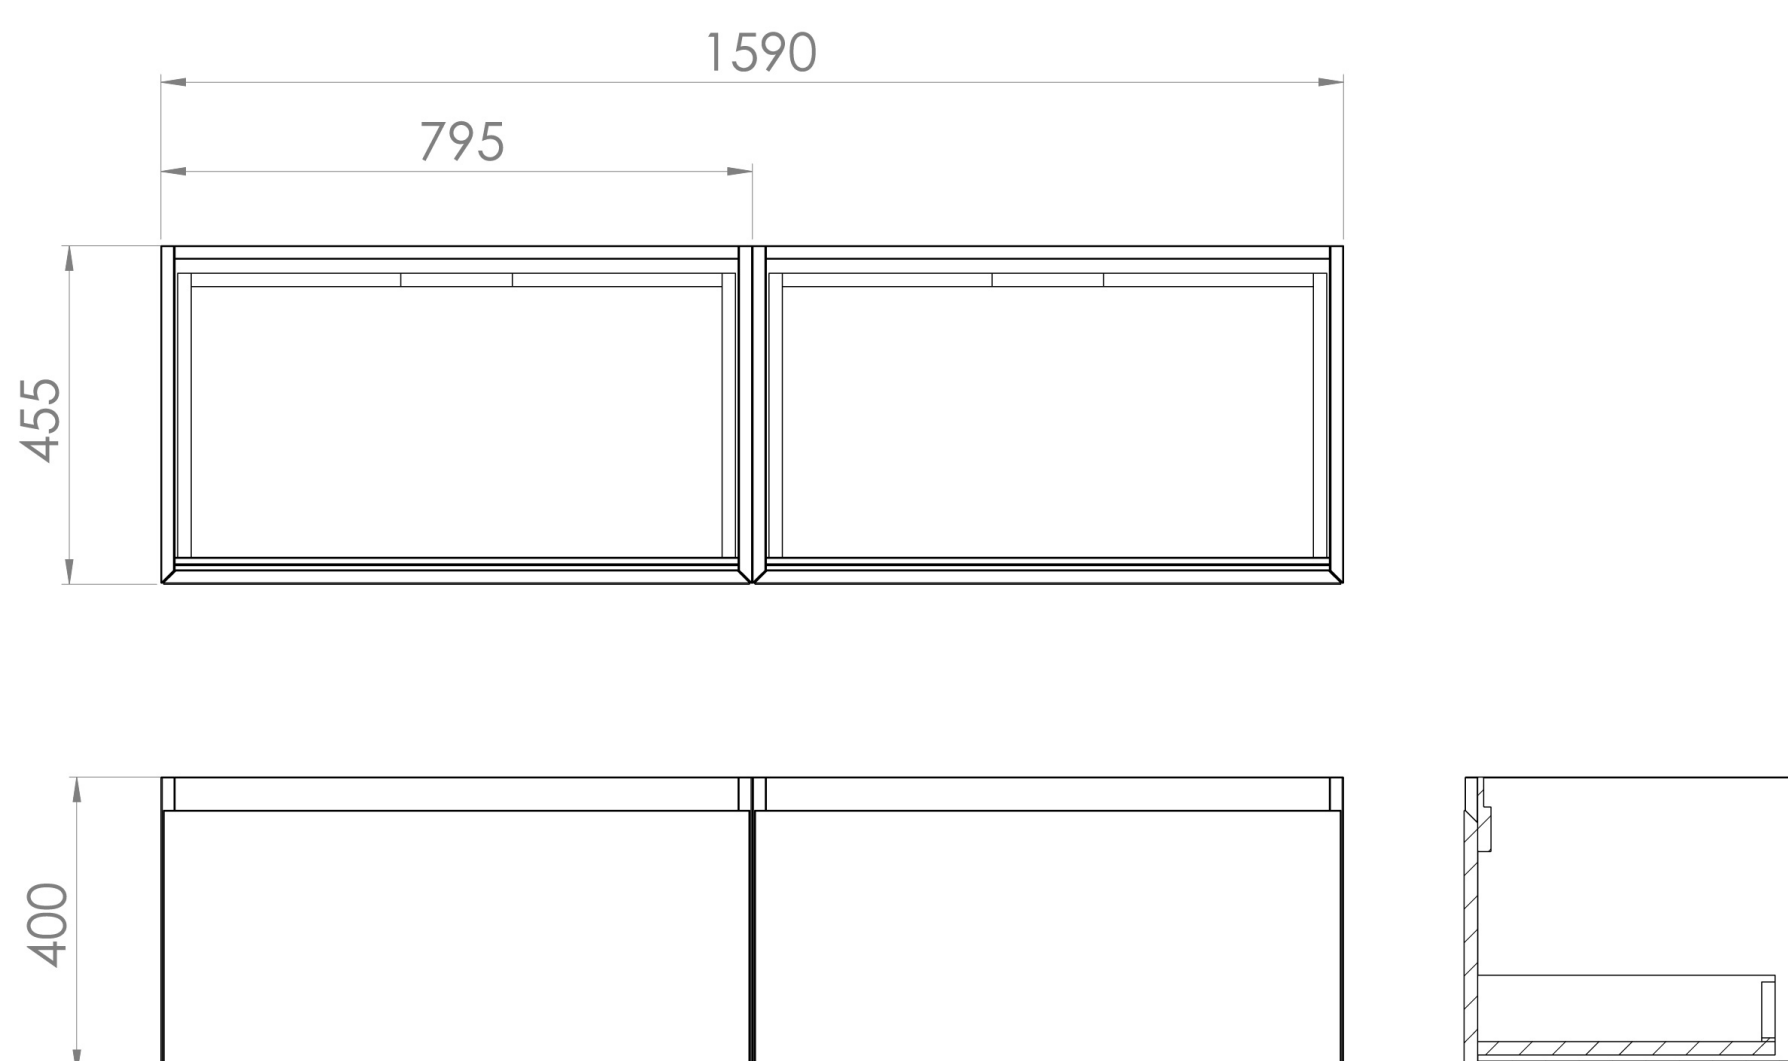

TECHNICAL DRAWING