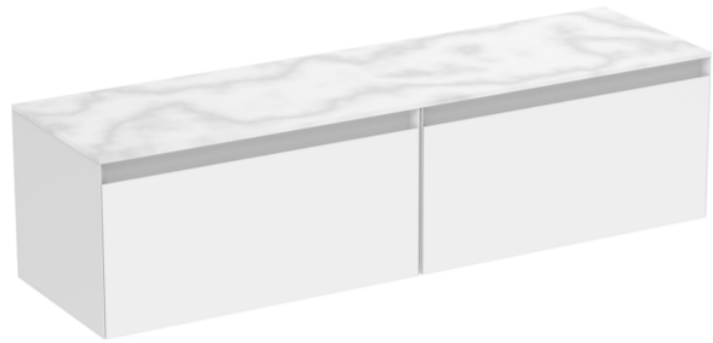

UNI 160CM KIT - 2 X 80CM 1 DRAWER WALL MOUNTED UNIT - MATTE WHITE

PRODUCT INFORMATION

Finish:

Matte White

Product Code: UNI160W2.MW

DESCRIPTION

UNI is our collection of modern, handle-less furniture and ceramics to allow you to create a contemporary bathroom set up.

Experience versatility with our innovative design: pair any 60cm, 80cm or 100cm unit with a 20cm spacer unit and a countertop, enabling you to create your perfect basin setup.

Parts to be purchased separately.

<https://saneux.com/products/uni-160cm-kit-2-x-80cm-1-drawer-wall-mounted-unit-matte-white>