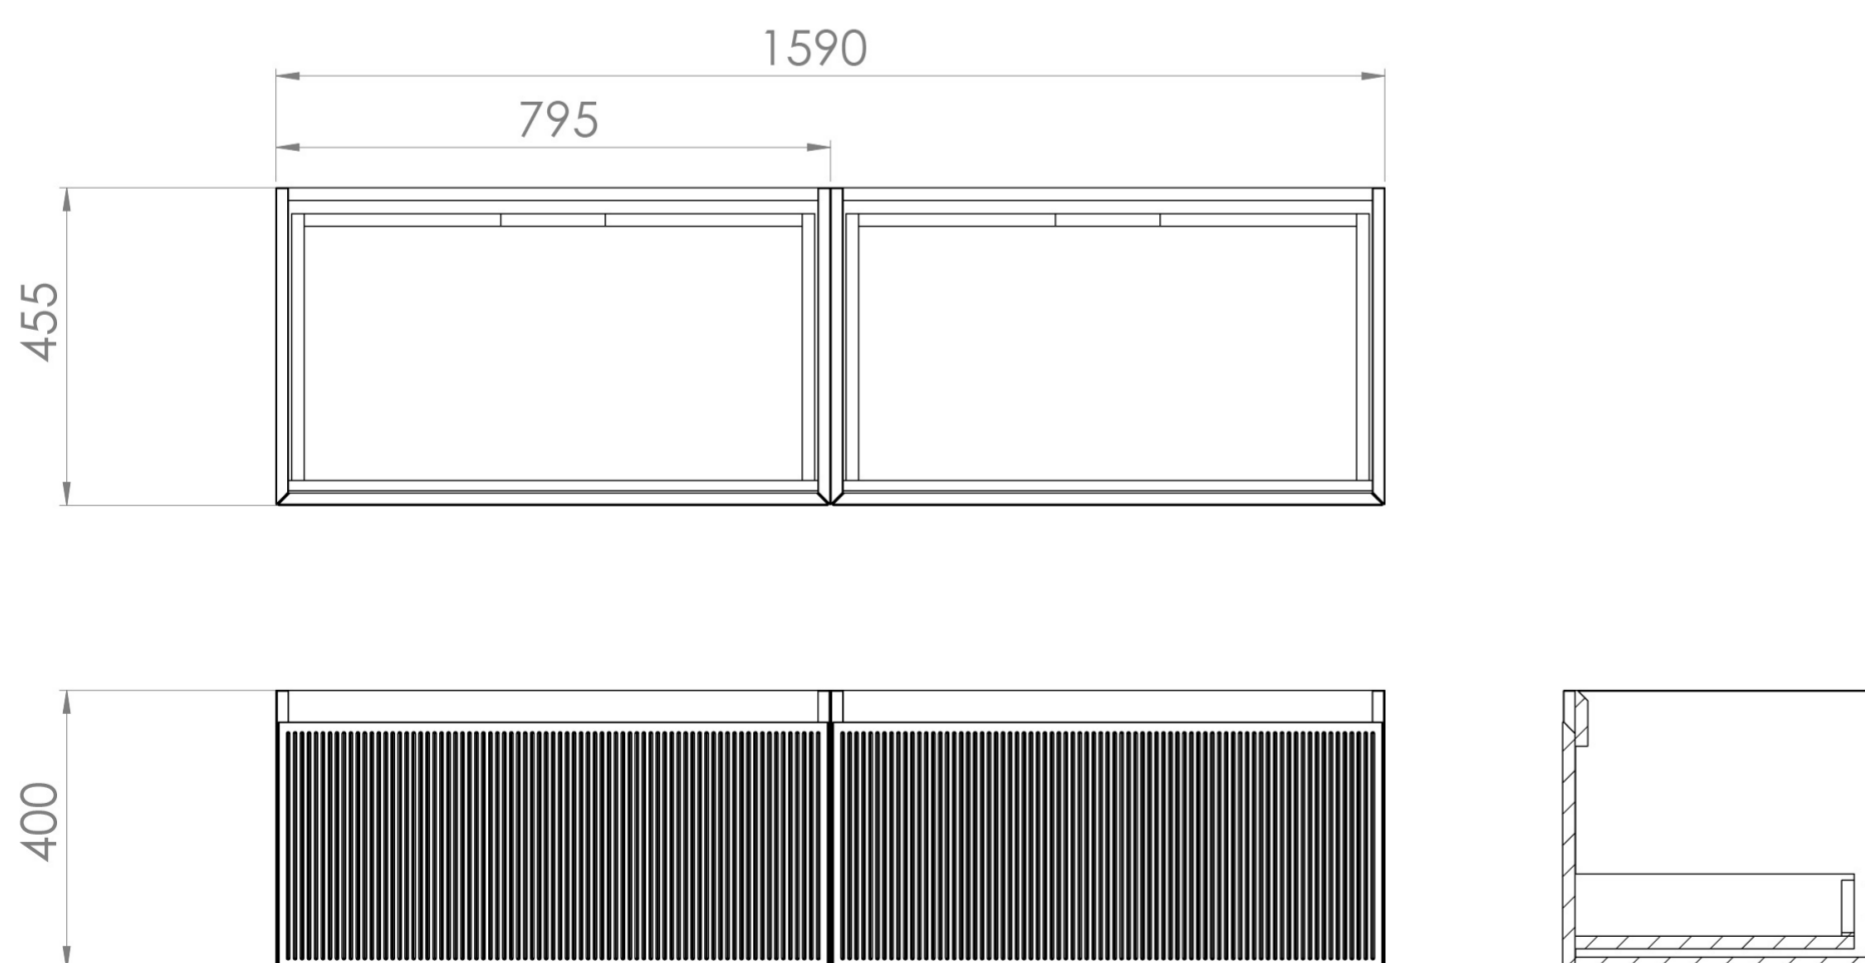

TECHNICAL DRAWING

Saneux reserves the right to alter the specifications and product range without prior notice. Dimensions are given as a guide only. Dimensions should not be used for surrounding furniture, fixtures and fittings until the product is on site.