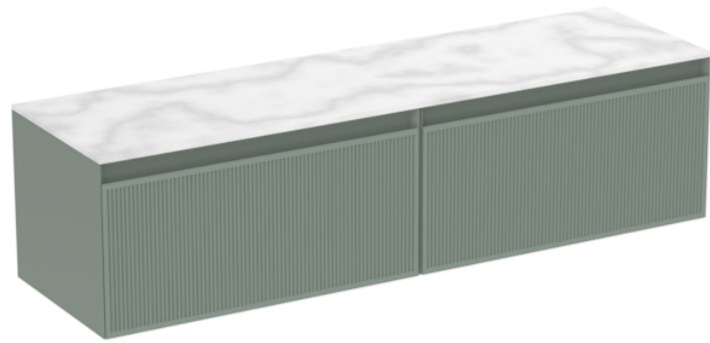

MONUMENT 160CM KIT - 2 X 80CM 1 DRAWER WALL MOUNTED UNIT - MATTE SAGE

PRODUCT INFORMATION

Finish:

Matte Sage

Product Code: MO160W2.MS

DESCRIPTION

Influenced by Sir Christopher Wren and Dr. Robert Hooke's commemoration of the Great Fire of 1666, Monument furniture pays homage to London's rich history. The furniture echoes the fluting found on the Monument column at Fish St Hill, London EC3R.

Experience versatility with our innovative design: pair any 60cm or 80cm unit with a 20cm spacer unit and a countertop, enabling you to create your perfect basin setup.

Parts to be purchased separately: 2 x MO080W1.MS & 1 x UNI160T.C