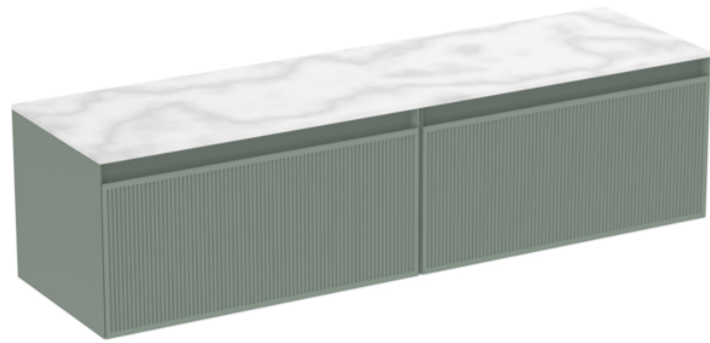

# MONUMENT 160CM KIT - 2 X 80CM 1 DRAWER WALL MOUNTED UNIT - MATTE SAGE

## PRODUCT INFORMATION

Finish:

Matte Sage

Product Code: MO160W2.MS

Experience versatility with our innovative design: pair any 60cm or 80cm unit with a 20cm spacer unit and a countertop, enabling you to create your perfect basin setup.

Parts to be purchased separately: 2 x MO080W1.MS & 1 x UNI160T.C