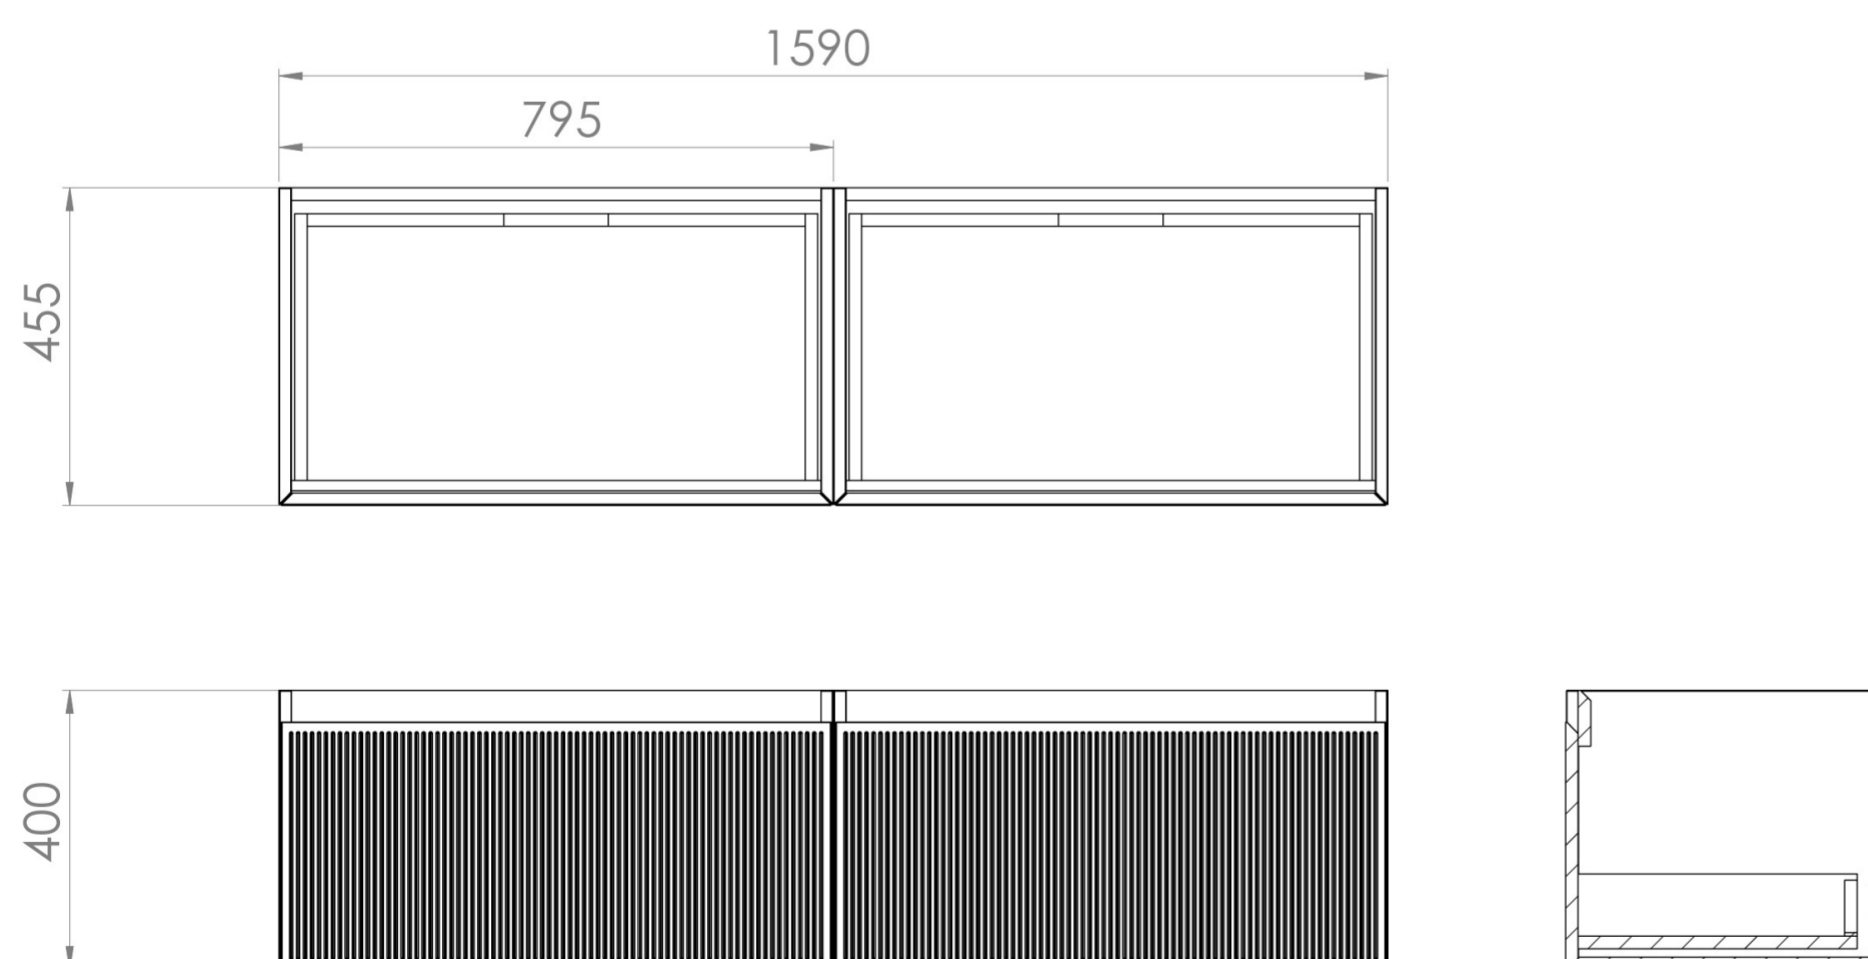

TECHNICAL DRAWING

Saneux reserves the right to alter the specifications and product range without prior notice. Dimensions are given as a guide only. Dimensions should not be used for surrounding furniture, fixtures and fittings until the product is on site.