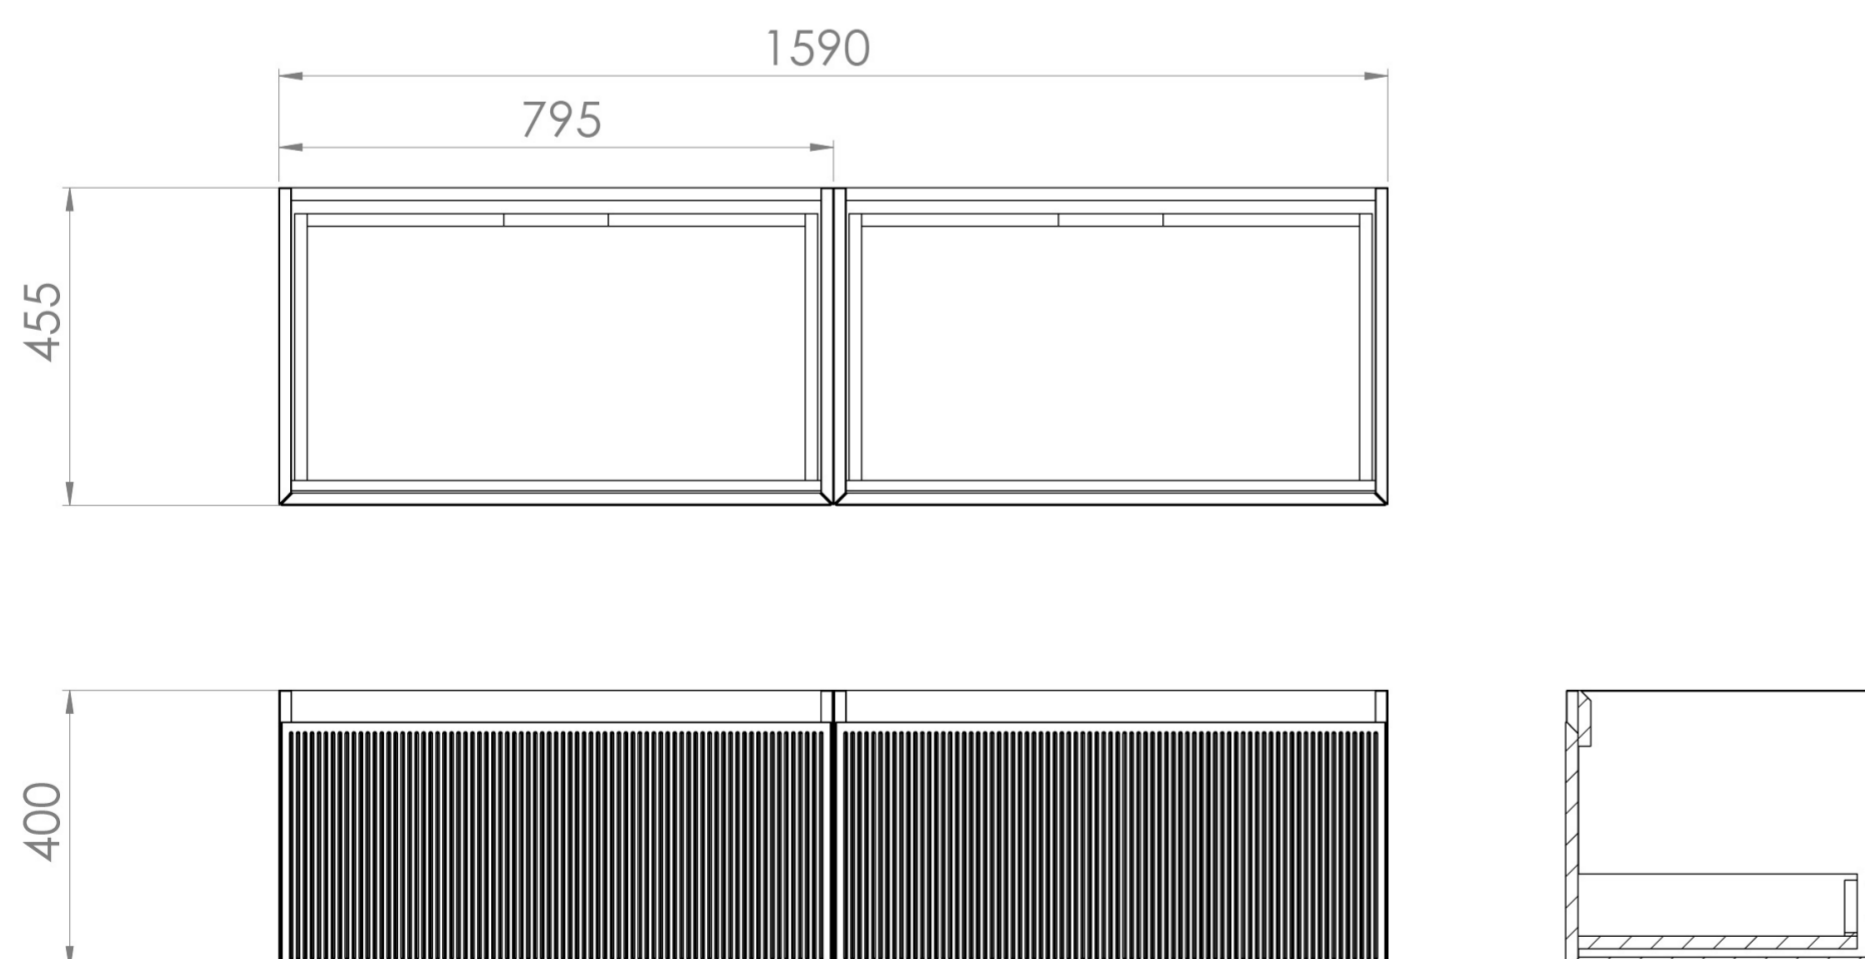

TECHNICAL DRAWING

Saneux reserves the right to alter the specifications and product range without prior notice. Dimensions are given as a guide only. Dimensions should not be used for surrounding furniture, fixtures and fittings until the product is on site.