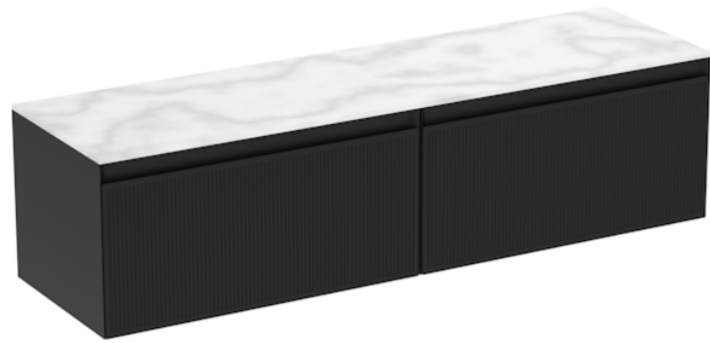

MONUMENT 160CM KIT - 2 X 80CM 1 DRAWER WALL MOUNTED UNIT - MATTE BLACK

PRODUCT INFORMATION

Finish:

Matte Black

Product Code: MO160W2.MB

DESCRIPTION

Influenced by Sir Christopher Wren and Dr. Robert Hooke's commemoration of the Great Fire of 1666, Monument furniture pays homage to London's rich history. The furniture echoes the fluting found on the Monument column at Fish St Hill, London EC3R.

Experience versatility with our innovative design: pair any 60cm or 80cm unit with a 20cm spacer unit and a countertop, enabling you to create your perfect basin setup.

Parts to be purchased separately: 2 x MO080W1.MB & 1 x UN1160T.C