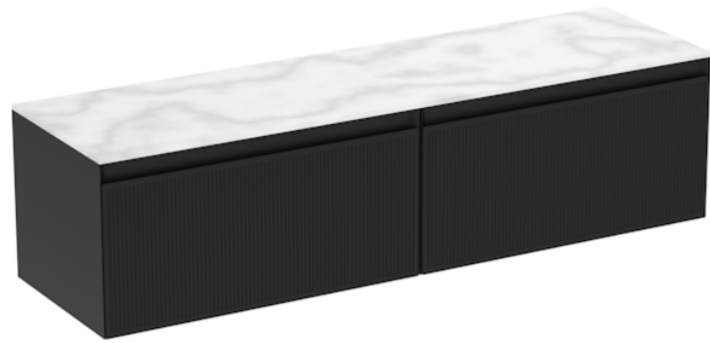

# MONUMENT 160CM KIT - 2 X 80CM 1 DRAWER WALL MOUNTED UNIT - MATTE BLACK

## PRODUCT INFORMATION

Finish:

Matte Black

Product Code: MO160W2.MB

## DESCRIPTION

Influenced by Sir Christopher Wren and Dr. Robert Hooke's commemoration of the Great Fire of 1666, Monument furniture pays homage to London's rich history. The furniture echoes the fluting found on the Monument column at Fish St Hill, London EC3R.

Experience versatility with our innovative design: pair any 60cm or 80cm unit with a 20cm spacer unit and a countertop, enabling you to create your perfect basin setup.

Parts to be purchased separately: 2 x MO080W1.MB & 1 x UN1160T.C