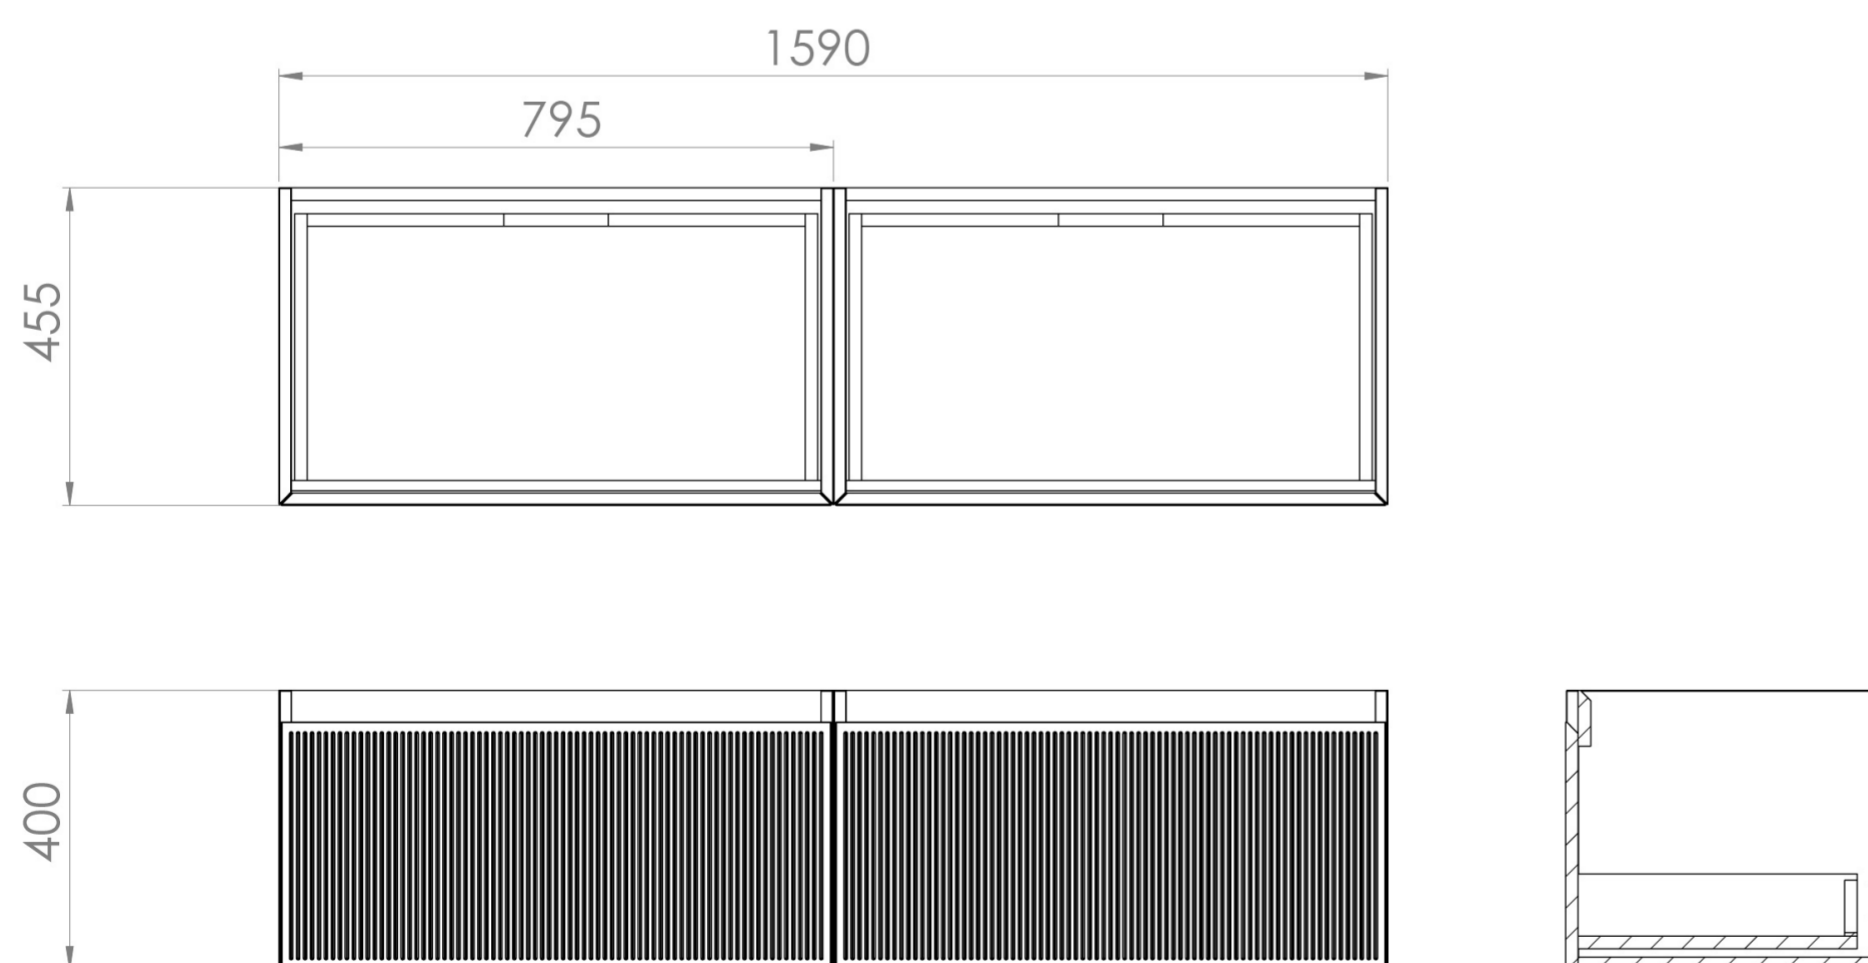

TECHNICAL DRAWING

Saneux reserves the right to alter the specifications and product range without prior notice. Dimensions are given as a guide only. Dimensions should not be used for surrounding furniture, fixtures and fittings until the product is on site.