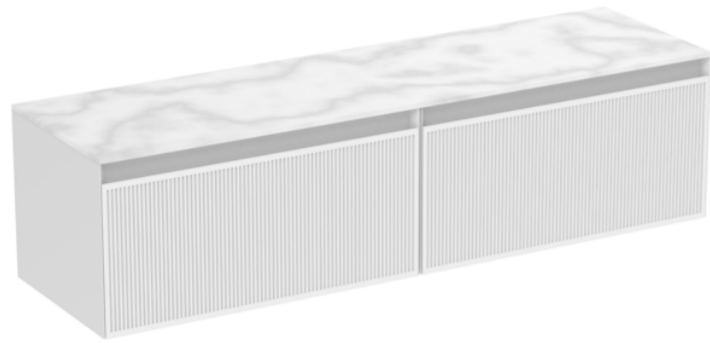

MONUMENT 160CM KIT - 2 X 80CM 1 DRAWER WALL MOUNTED UNIT - MATTE WHITE

PRODUCT INFORMATION

Finish:

Matte White

Product Code: MO160W2.MW

DESCRIPTION

Influenced by Sir Christopher Wren and Dr. Robert Hooke's commemoration of the Great Fire of 1666, Monument furniture pays homage to London's rich history. The furniture echoes the fluting found on the Monument column at Fish St Hill, London EC3R.

Experience versatility with our innovative design: pair any 60cm or 80cm unit with a 20cm spacer unit and a countertop, enabling you to create your perfect basin setup.

Parts to be purchased separately: 2 x MO080W1.MW & 1 x UNI160T.C