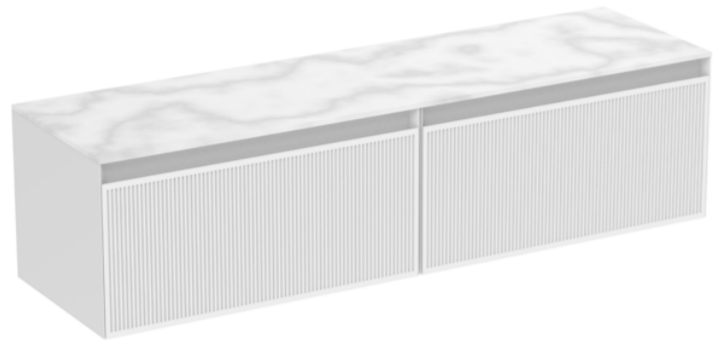

MONUMENT 160CM KIT - 2 X 80CM 1 DRAWER WALL MOUNTED UNIT - MATTE WHITE

PRODUCT INFORMATION

Finish:

Matte White

Product Code: MO160W2.MW

DESCRIPTION

Influenced by Sir Christopher Wren and Dr. Robert Hooke's commemoration of the Great Fire of 1666, Monument furniture pays homage to London's rich history. The furniture echoes the fluting found on the Monument column at Fish St Hill, London EC3R.

Experience versatility with our innovative design: pair any 60cm or 80cm unit with a 20cm spacer unit and a countertop, enabling you to create your perfect basin setup.

Parts to be purchased separately: 2 x MO080W1.MW & 1 x UNI160T.C