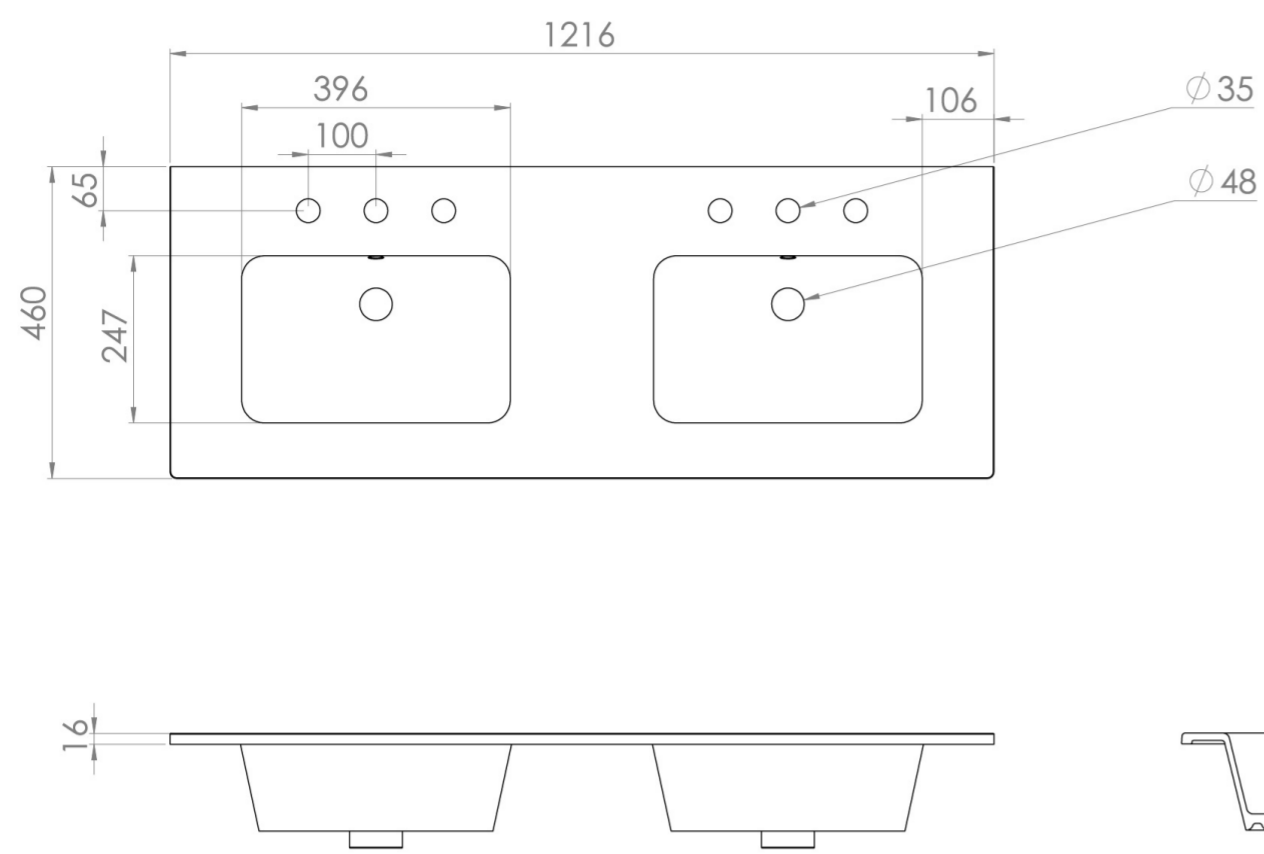

TECHNICAL DRAWING

Saneux reserves the right to alter the specifications and product range without prior notice. Dimensions are given as a guide only. Dimensions should not be used for surrounding furniture, fixtures and fittings until the product is on site.

<https://saneux.com/products/uni-120x47cm-2-bowl-washbasin-3th>