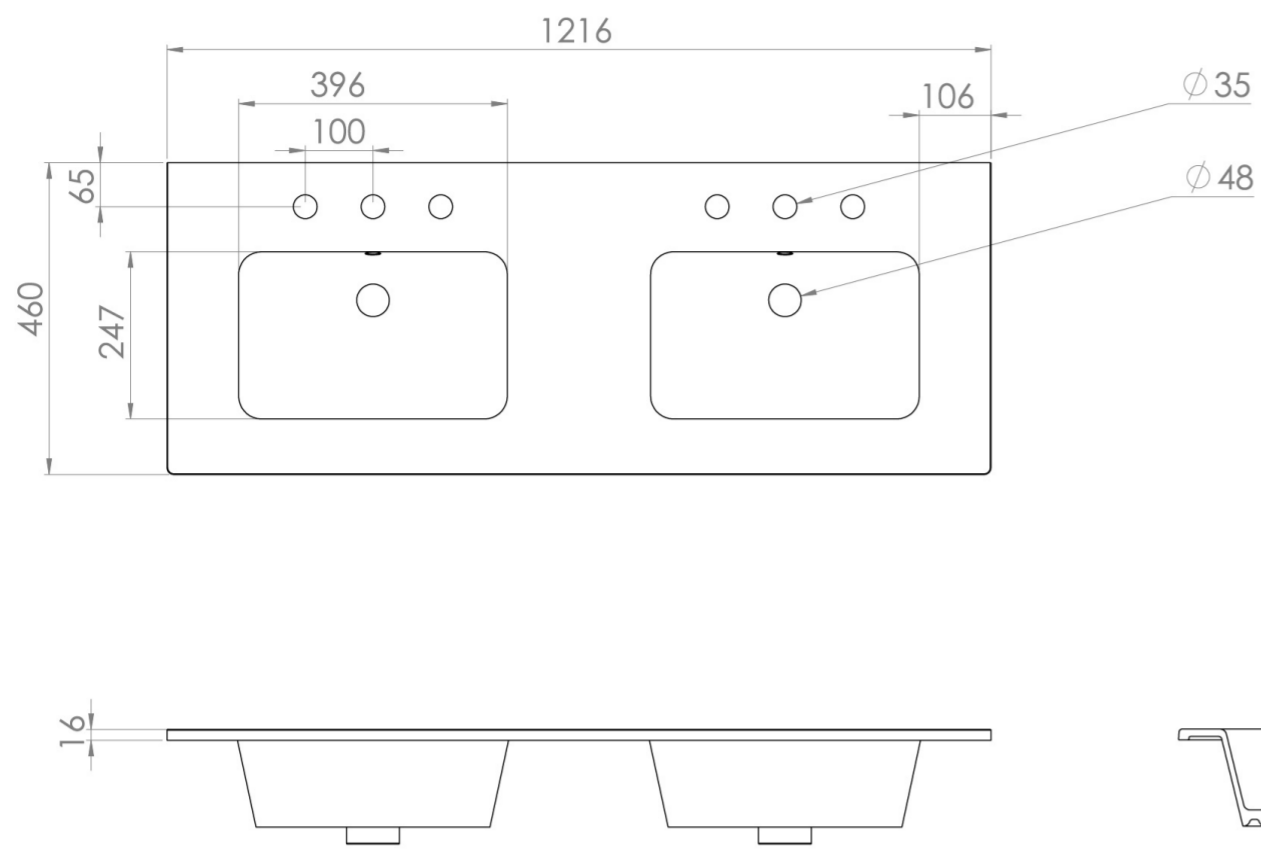

TECHNICAL DRAWING

Saneux reserves the right to alter the specifications and product range without prior notice. Dimensions are given as a guide only. Dimensions should not be used for surrounding furniture, fixtures and fittings until the product is on site.

<https://saneux.com/products/uni-120x47cm-2-bowl-washbasin-3th>