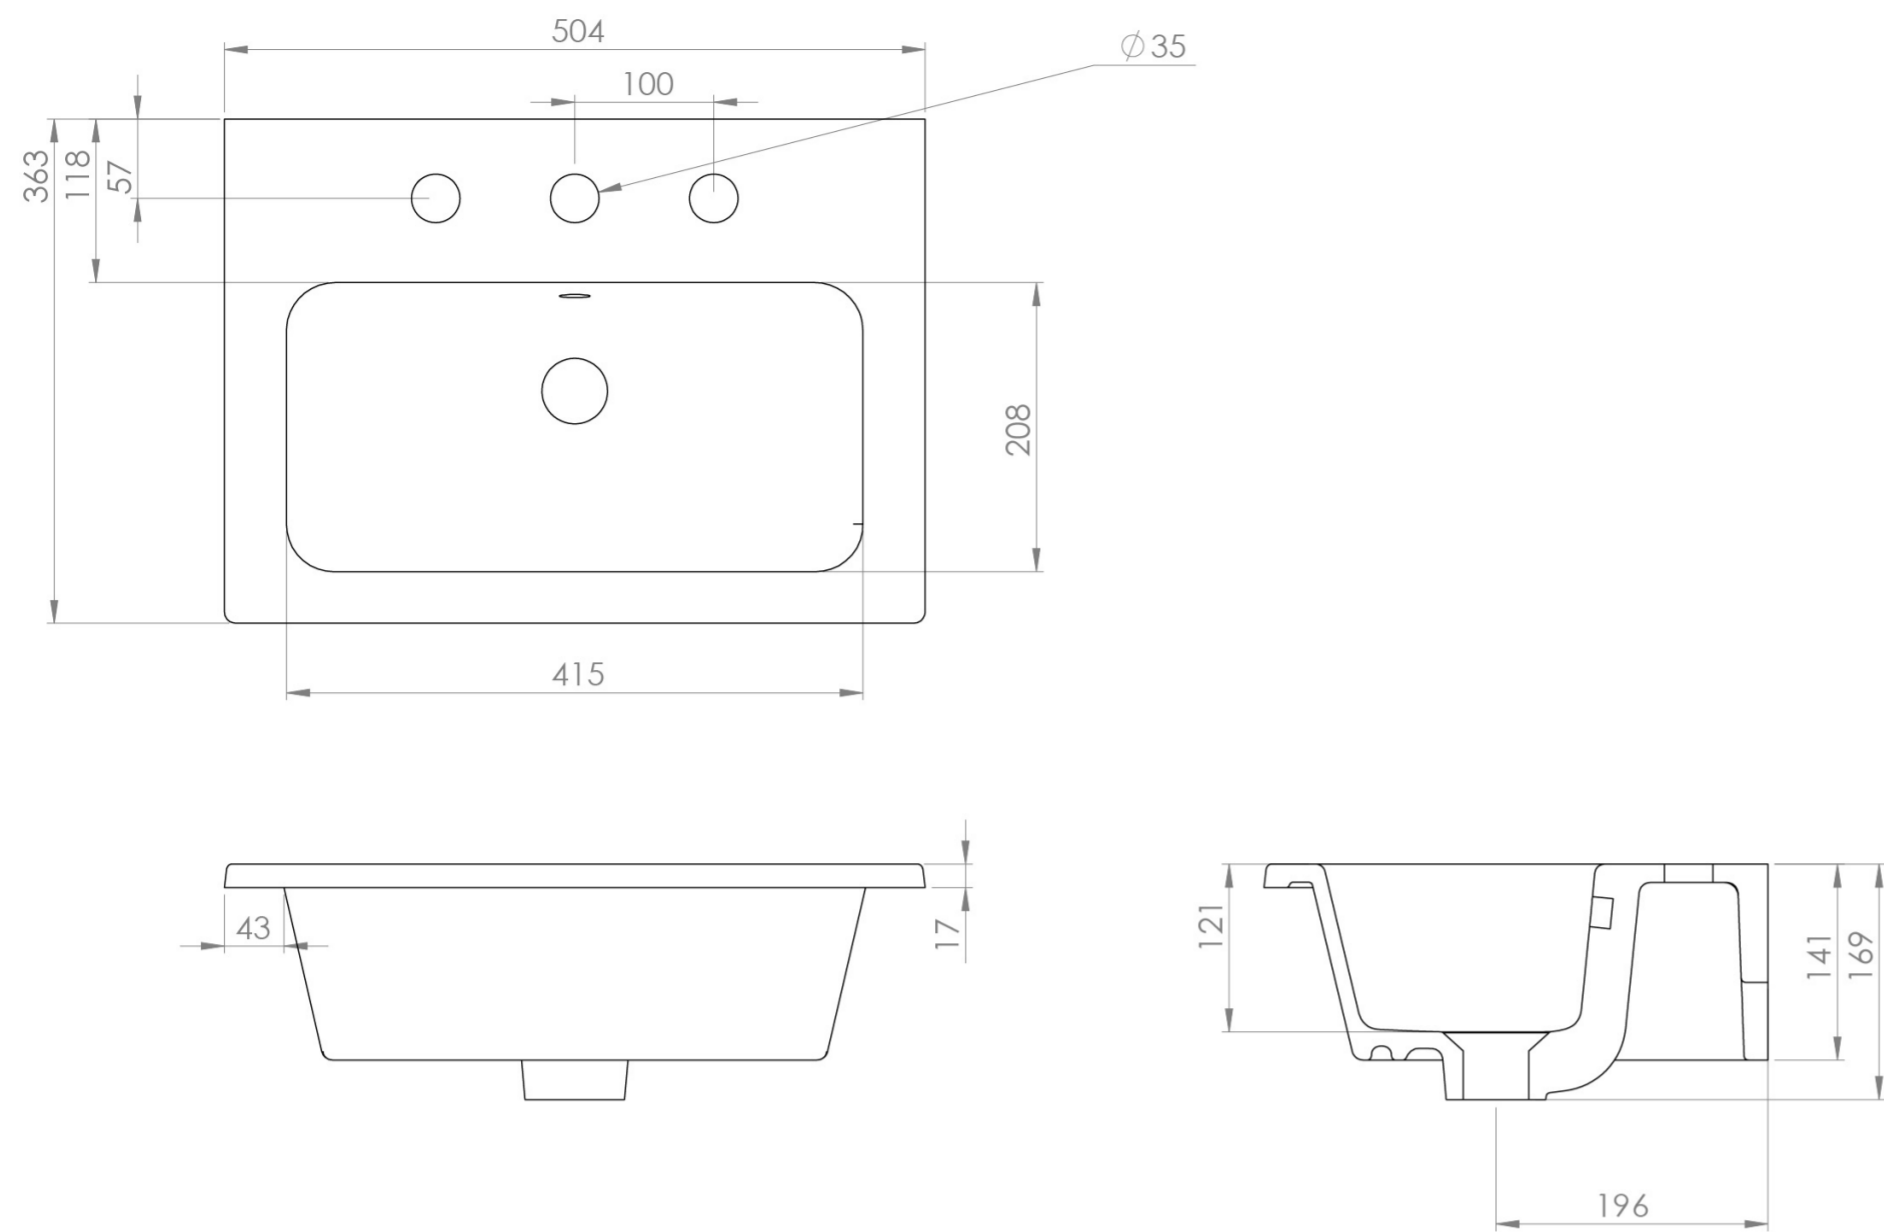

TECHNICAL DRAWING

Saneux reserves the right to alter the specifications and product range without prior notice. Dimensions are given as a guide only. Dimensions should not be used for surrounding furniture, fixtures and fittings until the product is on site.

<https://saneux.com/products/uni-50x36cm-washbasin-3th>