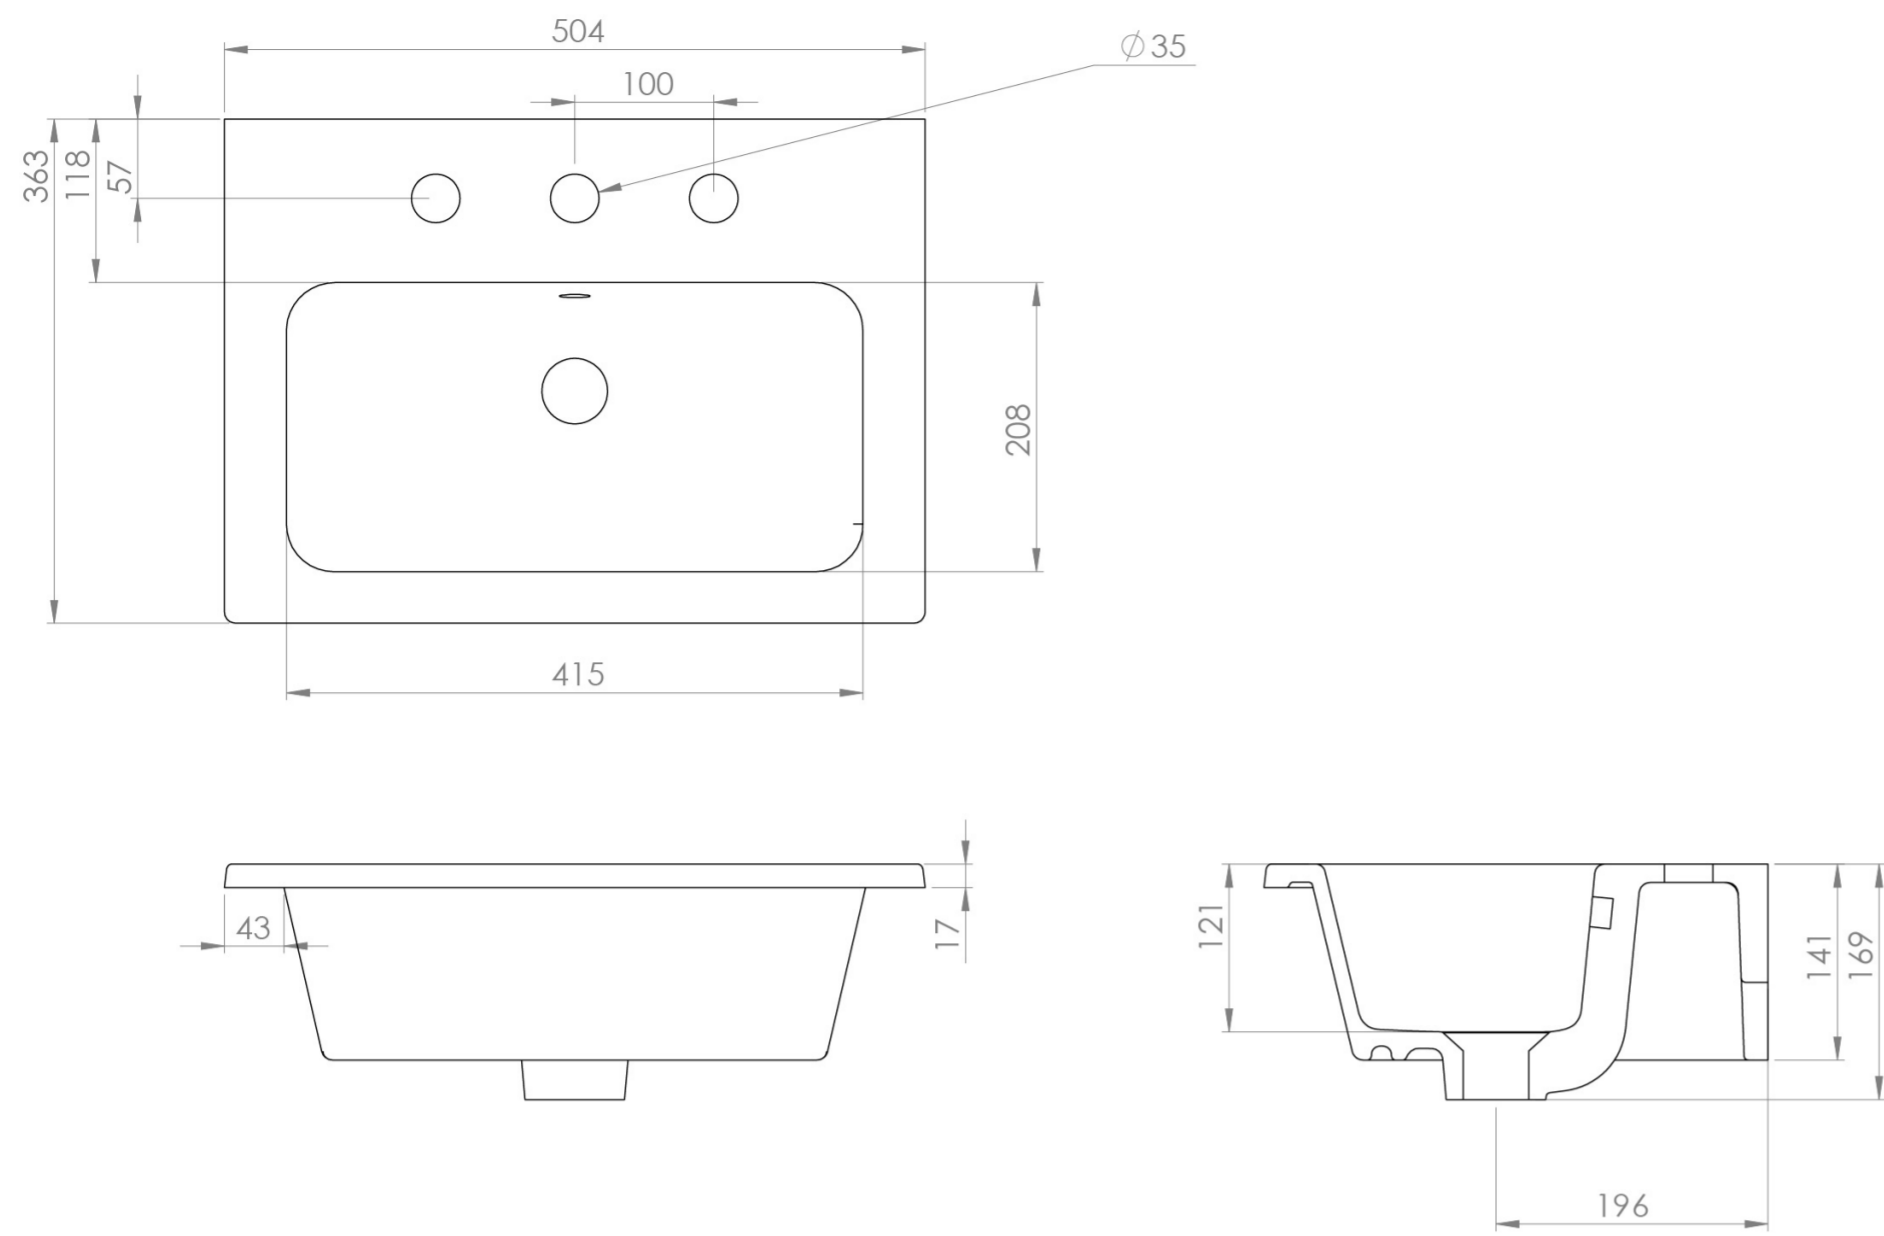

TECHNICAL DRAWING

Saneux reserves the right to alter the specifications and product range without prior notice. Dimensions are given as a guide only. Dimensions should not be used for surrounding furniture, fixtures and fittings until the product is on site.

<https://saneux.com/products/uni-50x36cm-washbasin-3th>