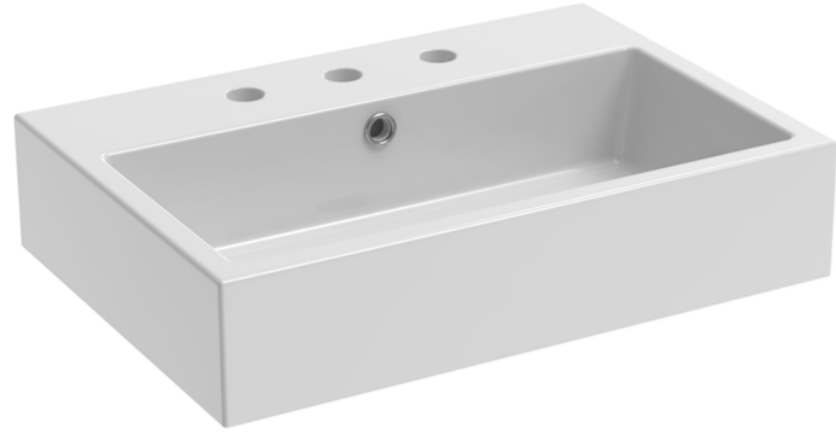

# MATTEO 60X42CM WASHBASIN 3TH - GLOSS WHITE

Product Code: 39002.3TH

## PRODUCT INFORMATION

|   |   |
|---|---|
| <b>Finish:</b>                              | Gloss White   |
| <b>Height:</b>                              | 150mm   |
| <b>Width:</b>                               | 600mm   |
| <b>Depth:</b>                               | 420mm   |
| <b>Material:</b>                            | Ceramic   |
| <b>Weight:</b>                              | 18kg  |
| <b>Furniture Required For Installation?</b> | Optional  |
| <b>Guarantee:</b>                           | Lifetime  |
| <b>Other Features:</b>                      | Can be paired with the matching MATTEO furniture or MATTEO 60cm towel rail. |

## DESCRIPTION

MATTEO offers an unmistakable style with its square design that is fit for any contemporary bathroom.

This MATTEO 60x42cm 3 tap hole washbasin can be fitted on its own or with a towel rail to create a minimalist & modern bathroom look.

<https://saneux.com/products/matteo-60x42cm-washbasin-3th-gloss-white>