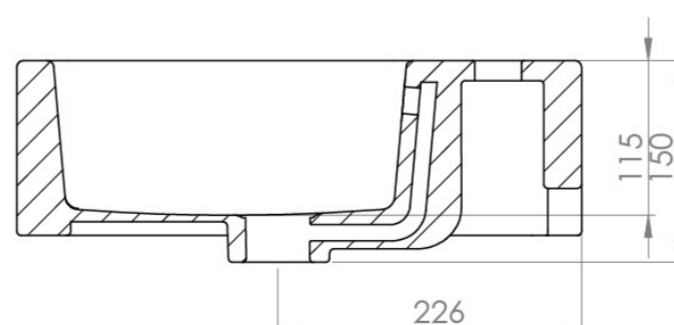

TECHNICAL DRAWING