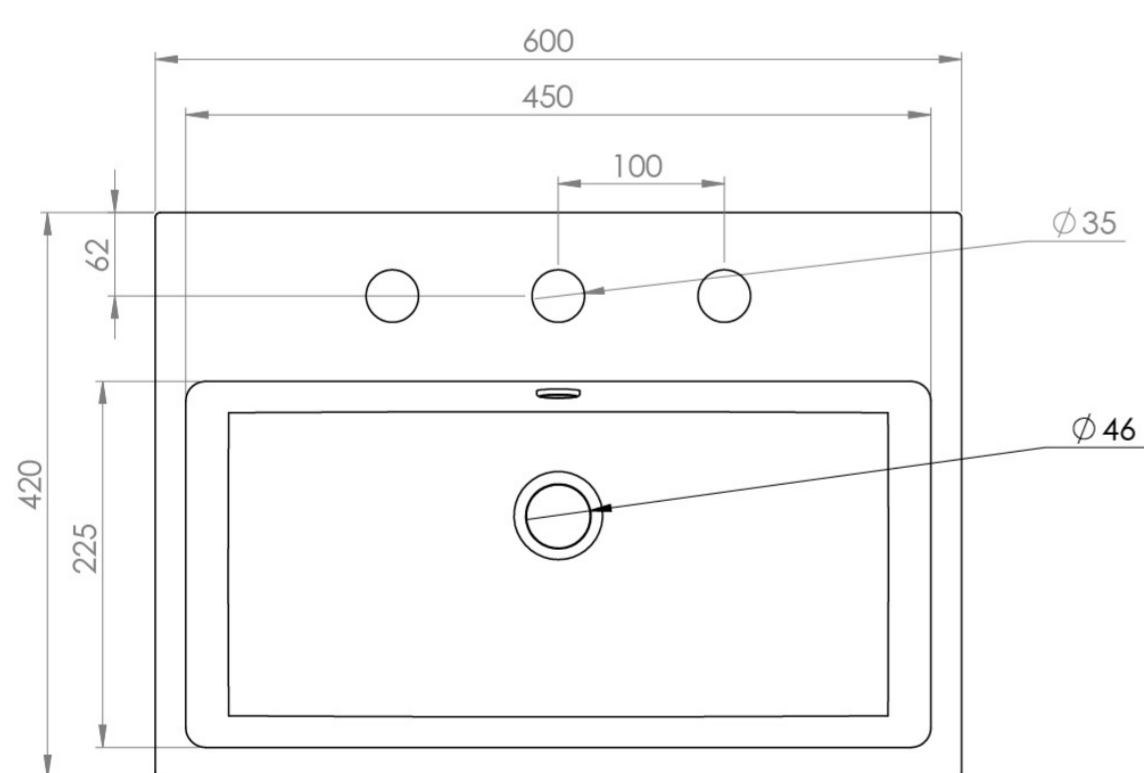

TECHNICAL DRAWING