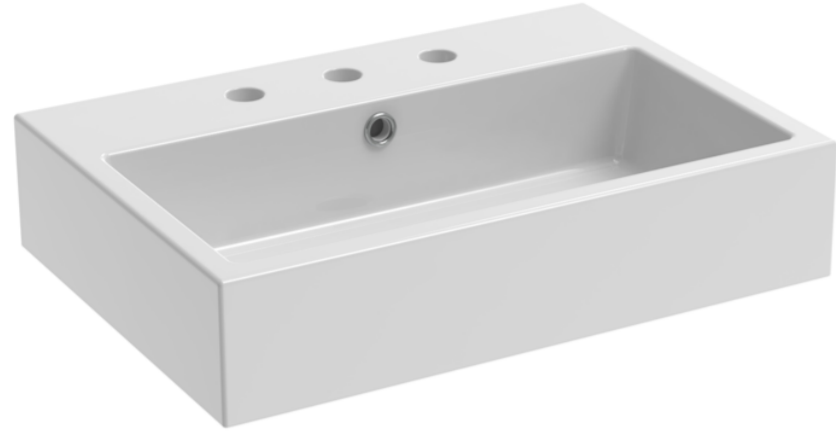

# MATTEO 60X42CM WASHBASIN 3TH - GLOSS WHITE

Product Code: 39002.3TH

## PRODUCT INFORMATION

<b>Finish:</b>	Gloss White
<b>Height:</b>	150mm
<b>Width:</b>	600mm
<b>Depth:</b>	420mm
<b>Material</b>	Ceramic
<b>Weight</b>	18kg
<b>Furniture Required For Installation?</b>	Optional
<b>Guarantee</b>	Lifetime
<b>Other Features</b>	Can be paired with the matching MATTEO furniture or MATTEO 60cm towel rail.

## DESCRIPTION

MATTEO offers an unmistakable style with its square design that is fit for any contemporary bathroom.

This MATTEO 60x42cm 3 tap hole washbasin can be fitted on its own or with a towel rail to create a minimalist & modern bathroom look.

<https://saneux.com/products/matteo-60x42cm-washbasin-3th-gloss-white>