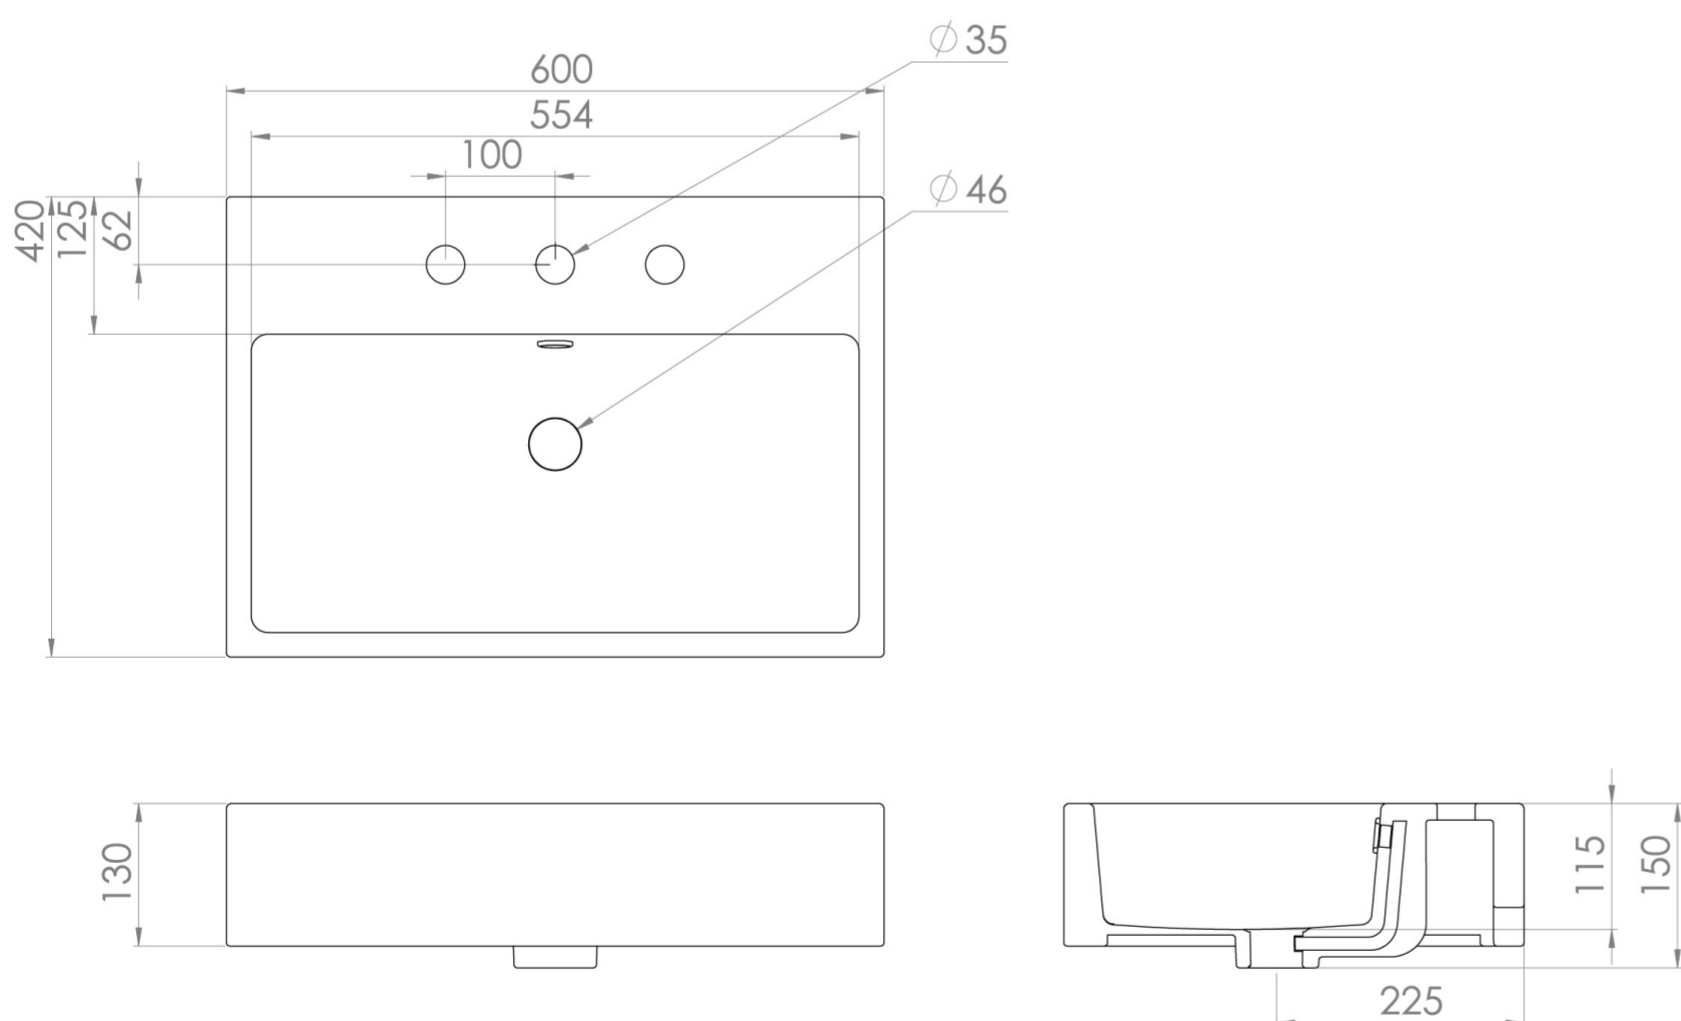

TECHNICAL DRAWING

Saneux reserves the right to alter the specifications and product range without prior notice. Dimensions are given as a guide only. Dimensions should not be used for surrounding furniture, fixtures and fittings until the product is on site.