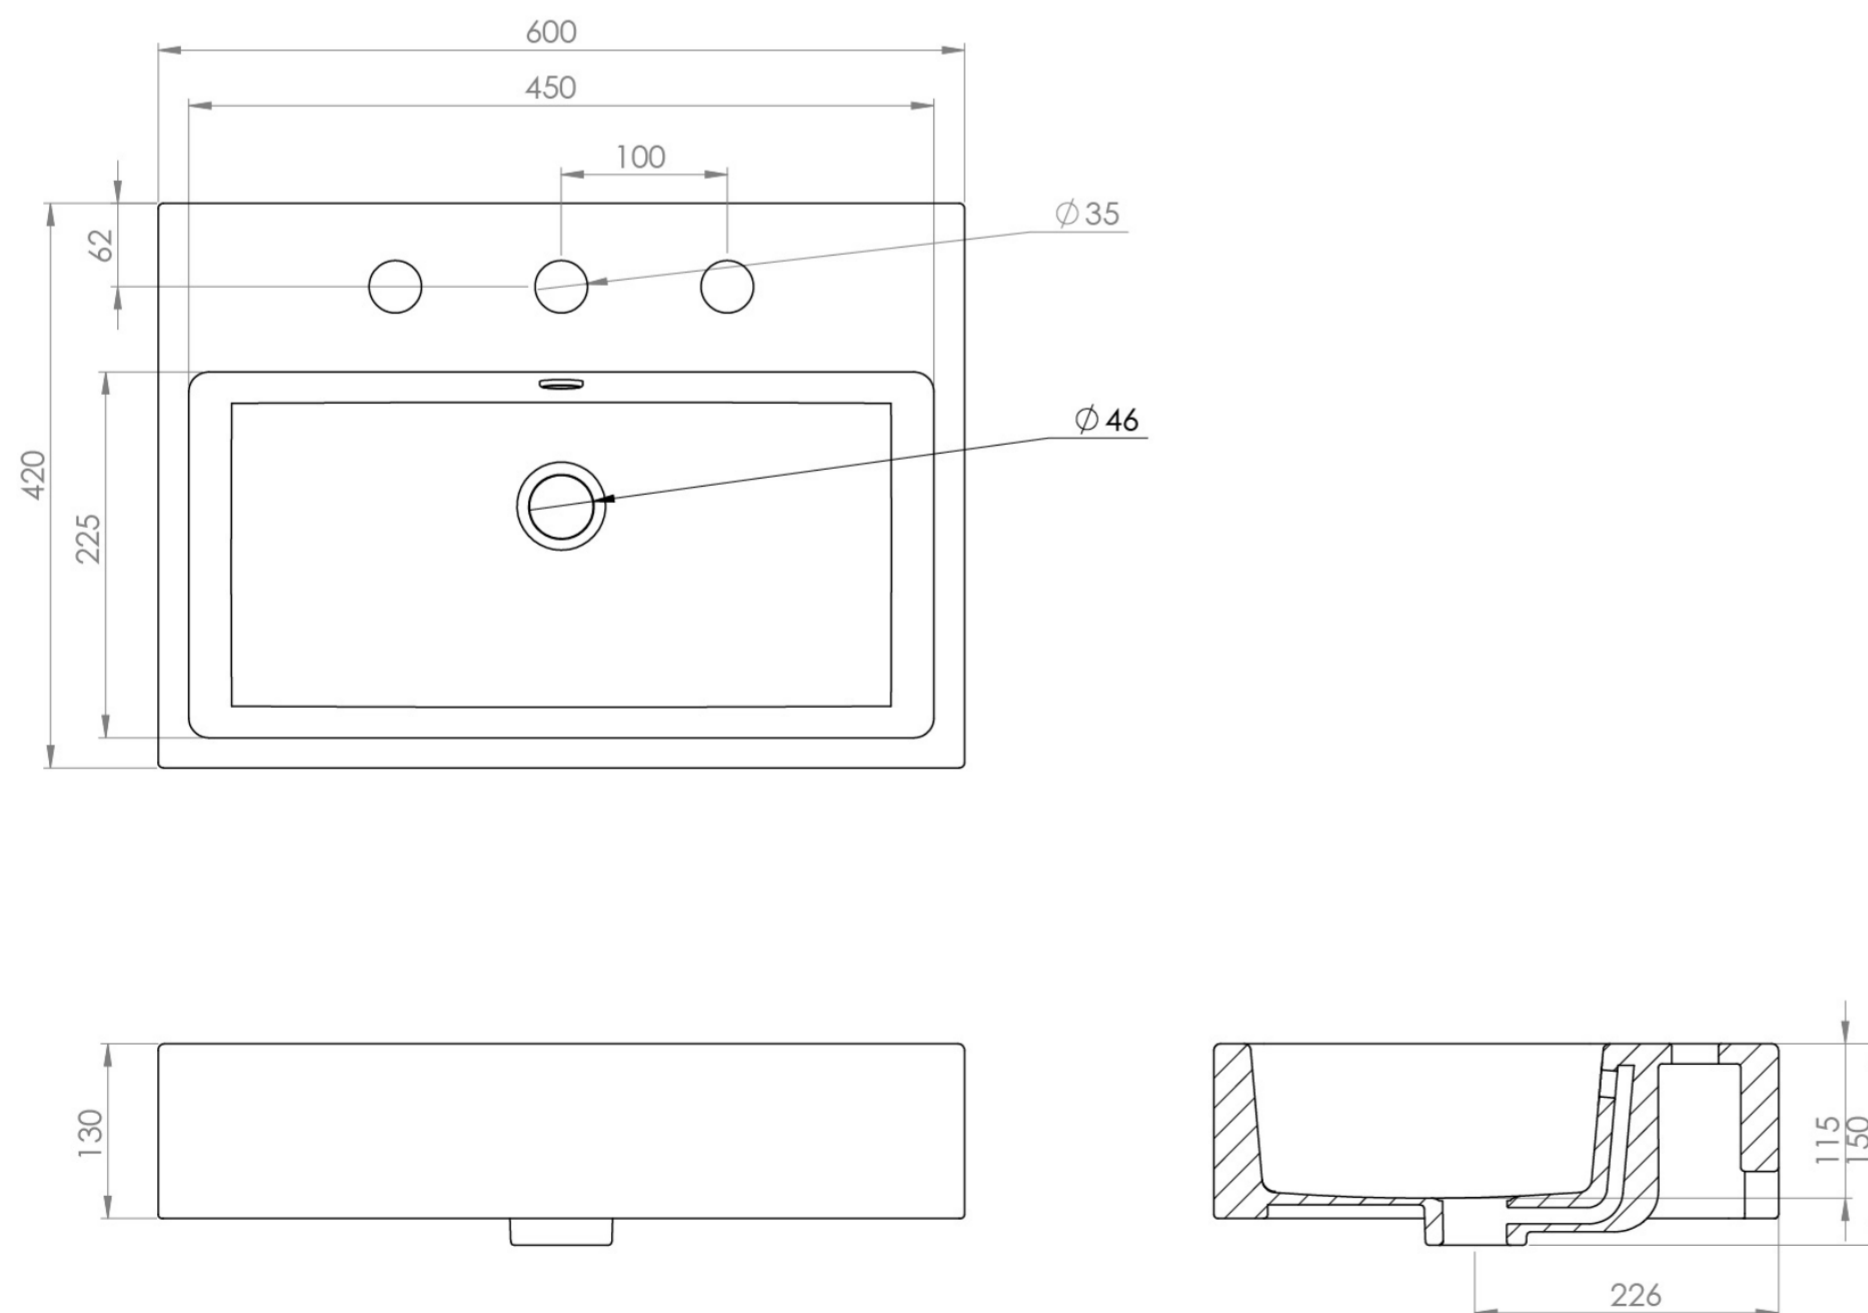

MATTEO 60X42CM WASHBASIN 3TH - GLOSS WHITE

PRODUCT INFORMATION

Finish:	Gloss White
Height:	150mm
Width:	600mm
Depth:	420mm
Material:	Ceramic
Weight:	18kg

Product Code: 39002.3TH

DESCRIPTION

MATTEO offers an unmistakable style with its square design that is fit for any contemporary bathroom.

This MATTEO 60x42cm 3 tap hole washbasin can be fitted on its own or with a towel rail to create a minimalist & modern bathroom look.

*With an overflow

TECHNICAL DRAWING

Saneux reserves the right to alter the specifications and product range without prior notice. Dimensions are given as a guide only. Dimensions should not be used for surrounding furniture, fixtures and fittings until the product is on site.