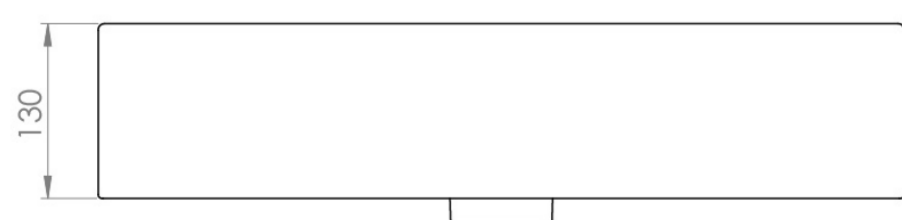

TECHNICAL DRAWING