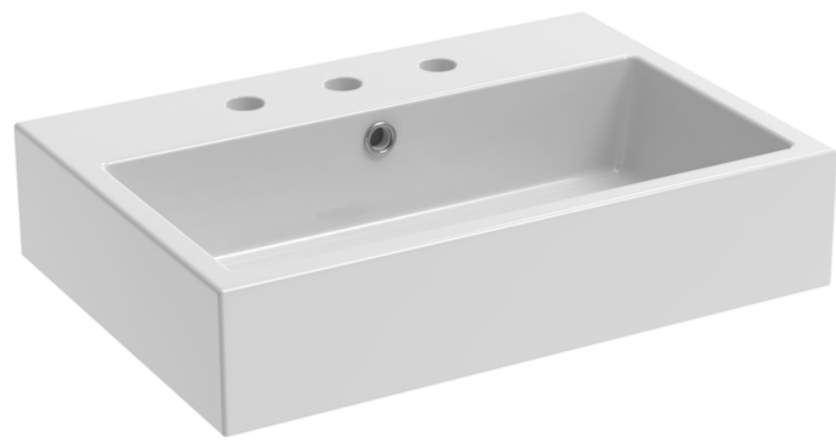

MATTEO 60X42CM WASHBASIN 3TH - GLOSS WHITE

Product Code: 39002.3TH

PRODUCT INFORMATION

Finish:	Gloss White
Height:	150mm
Width:	600mm
Depth:	420mm
Material	Ceramic
Weight	18kg
Furniture Required For Installation?	Optional
Guarantee	Lifetime

DESCRIPTION

MATTEO offers an unmistakable style with its square design that is fit for any contemporary bathroom.

This MATTEO 60x42cm 3 tap hole washbasin can be fitted on its own or with a towel rail to create a minimalist & modern bathroom look.