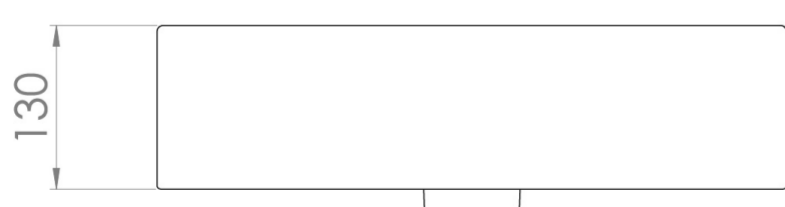

TECHNICAL DRAWING

Saneux reserves the right to alter the specifications and product range without prior notice. Dimensions are given as a guide only. Dimensions should not be used for surrounding furniture, fixtures and fittings until the product is on site.