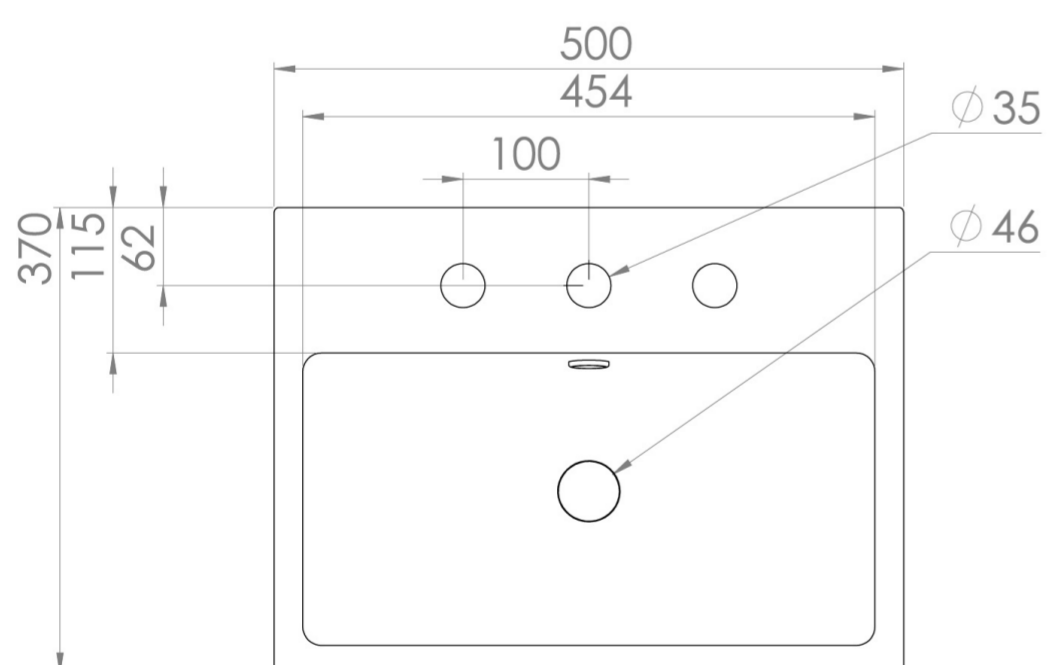

TECHNICAL DRAWING

Saneux reserves the right to alter the specifications and product range without prior notice. Dimensions are given as a guide only. Dimensions should not be used for surrounding furniture, fixtures and fittings until the product is on site.