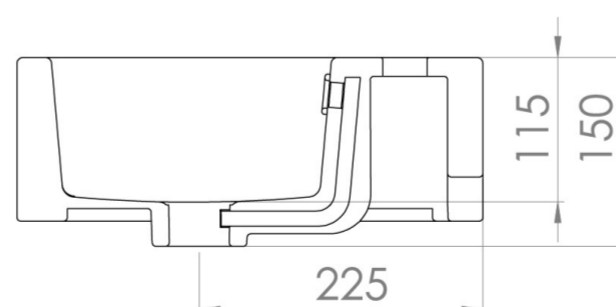

TECHNICAL DRAWING

Saneux reserves the right to alter the specifications and product range without prior notice. Dimensions are given as a guide only. Dimensions should not be used for surrounding furniture, fixtures and fittings until the product is on site.