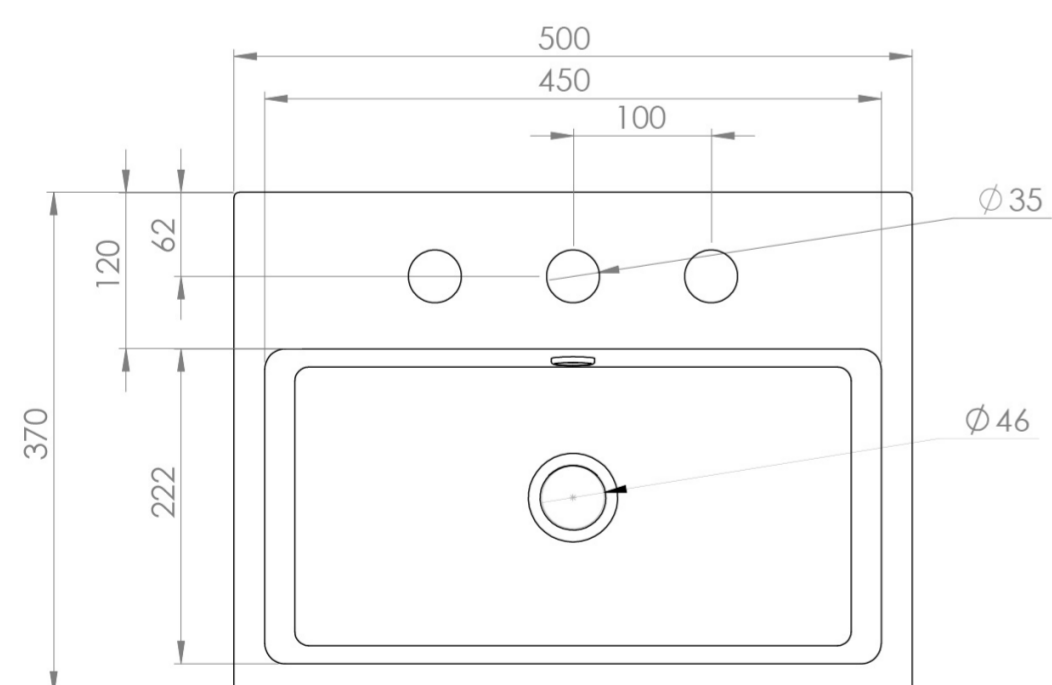

TECHNICAL DRAWING