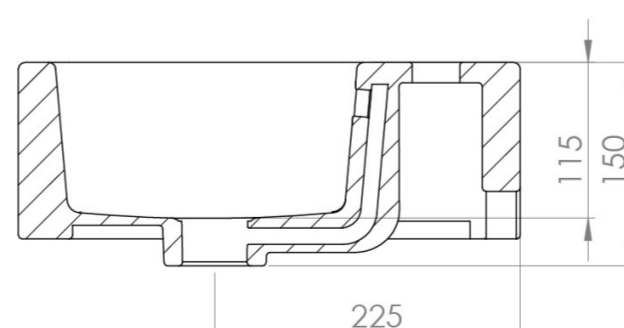

TECHNICAL DRAWING