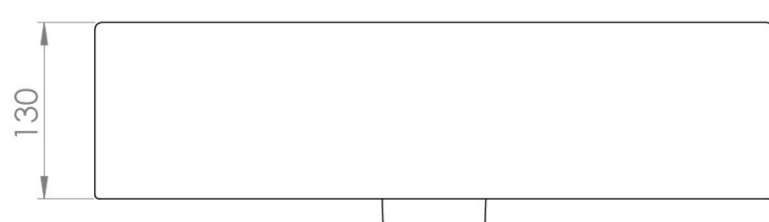

TECHNICAL DRAWING