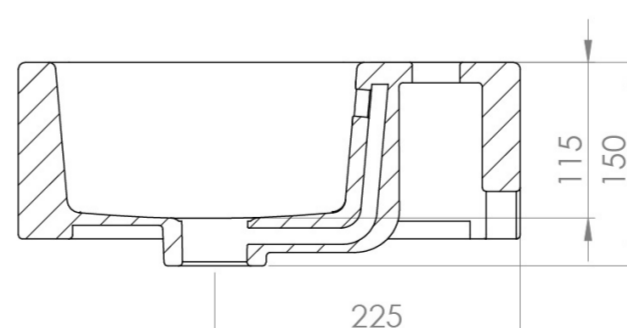

TECHNICAL DRAWING