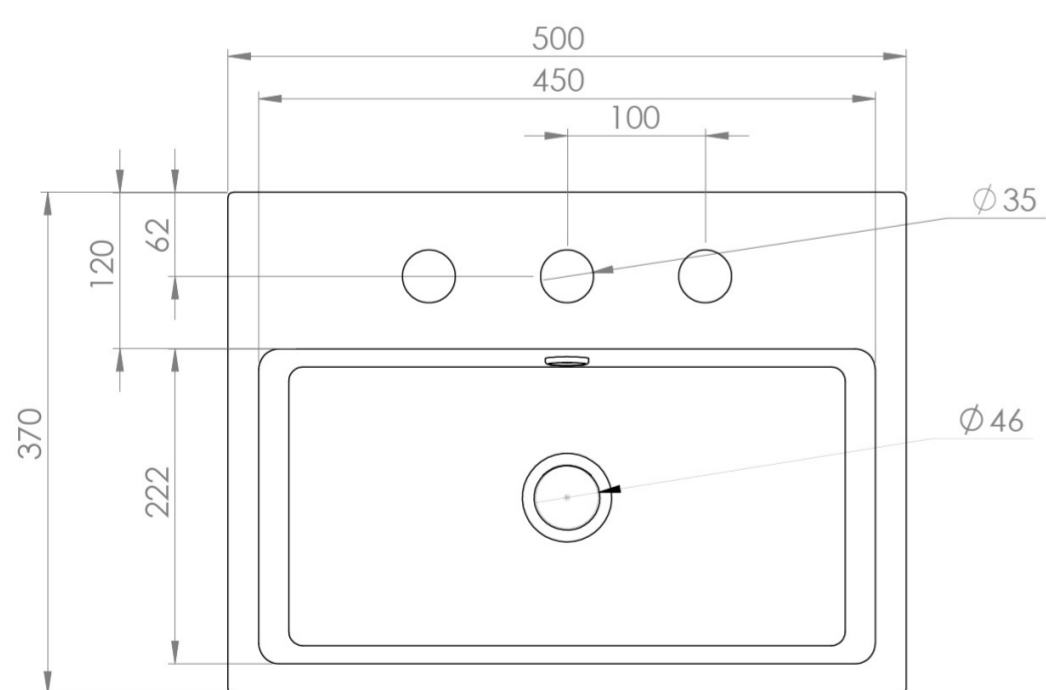

TECHNICAL DRAWING