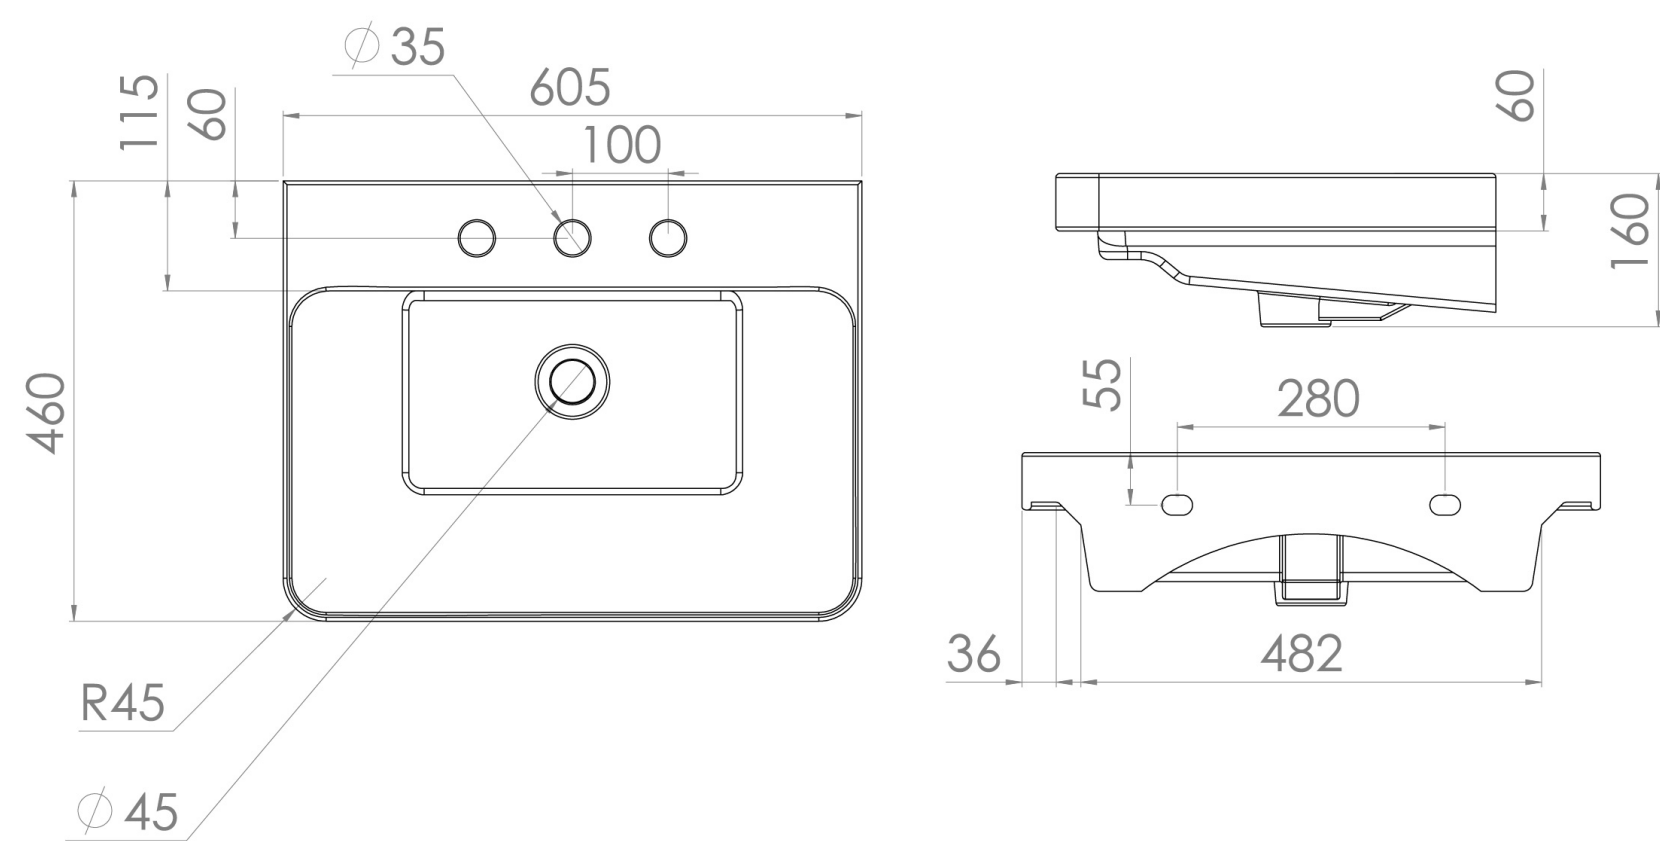

HYDE 60X46CM WASHBASIN 3TH

Product Code: HY060B.3TH

PRODUCT INFORMATION

Finish:	Gloss White
Height:	160mm
Width:	605mm
Depth:	460mm
Material	Ceramic
Weight	15.7kg
Overflow(s)	Yes
Overflow Position	Centre
Overflow Diameter	22mm
Compatible Overflows	OC01, OC02, OC03
Recommended Waste Required	Slotted waste
Furniture Required For Installation?	Optional
Guarantee	Lifetime

DESCRIPTION

The HYDE collection features curved short projection washbasins and furniture units, but for those who have the space to spare, there is also the option for much deeper basin & unit combinations.

This HYDE 60x46cm 3 tap hole washbasin has a deeper bowl that is great for family bathrooms and communal areas, and pairs with the HYDE 60cm 1 or 2 drawer wall mounted units.

*With an overflow

TECHNICAL DRAWING