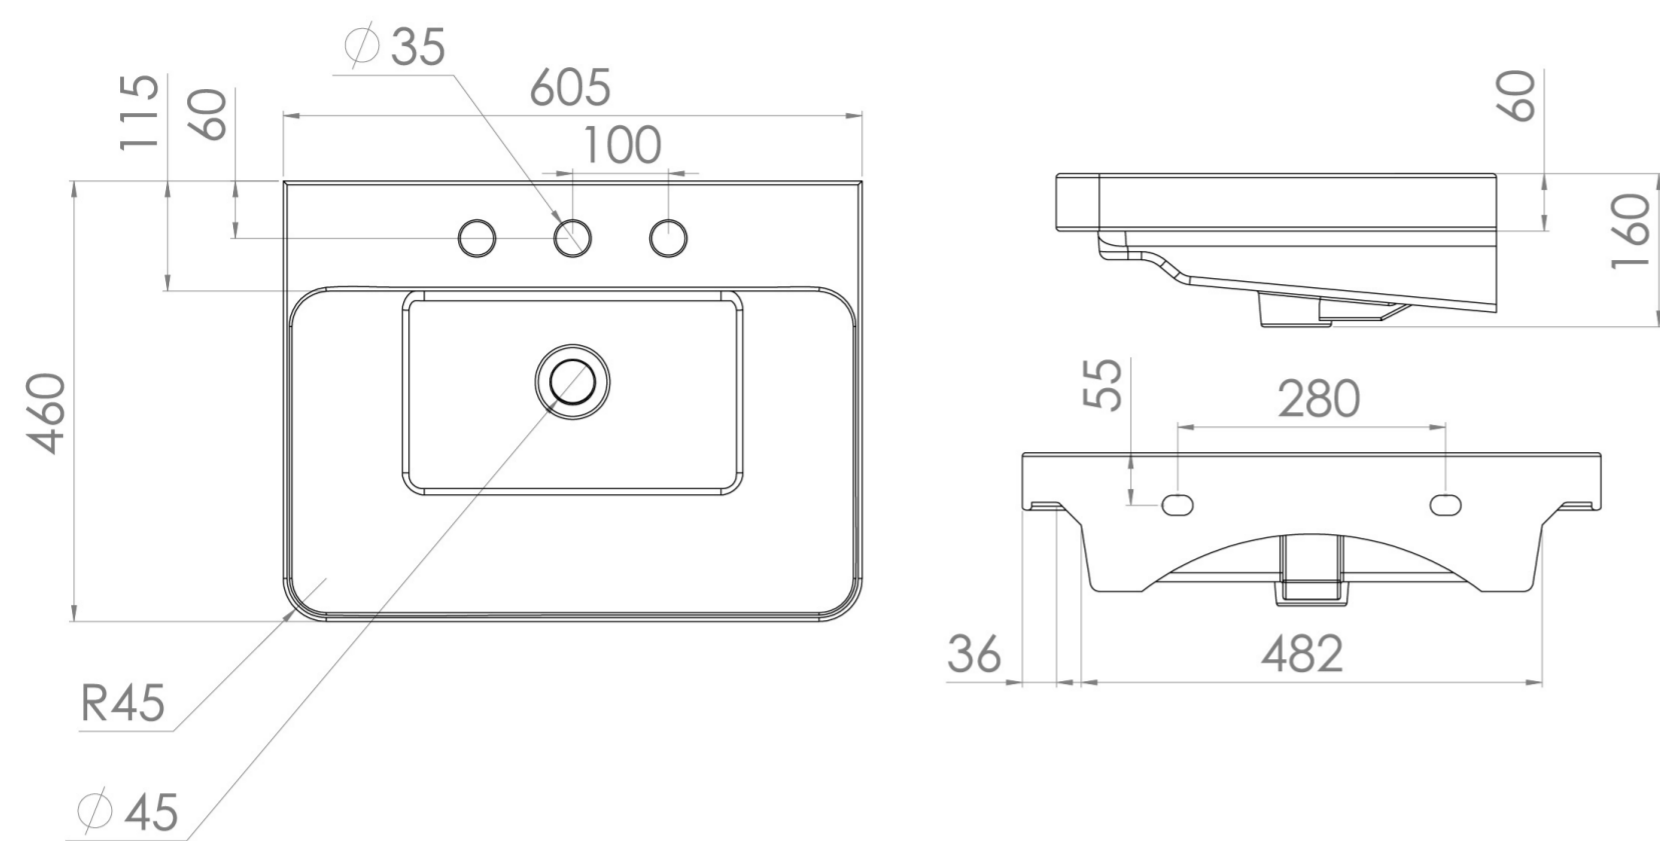

TECHNICAL DRAWING

Saneux reserves the right to alter the specifications and product range without prior notice. Dimensions are given as a guide only. Dimensions should not be used for surrounding furniture, fixtures and fittings until the product is on site.

<https://saneux.com/products/hyde-60x46cm-washbasin-3th>