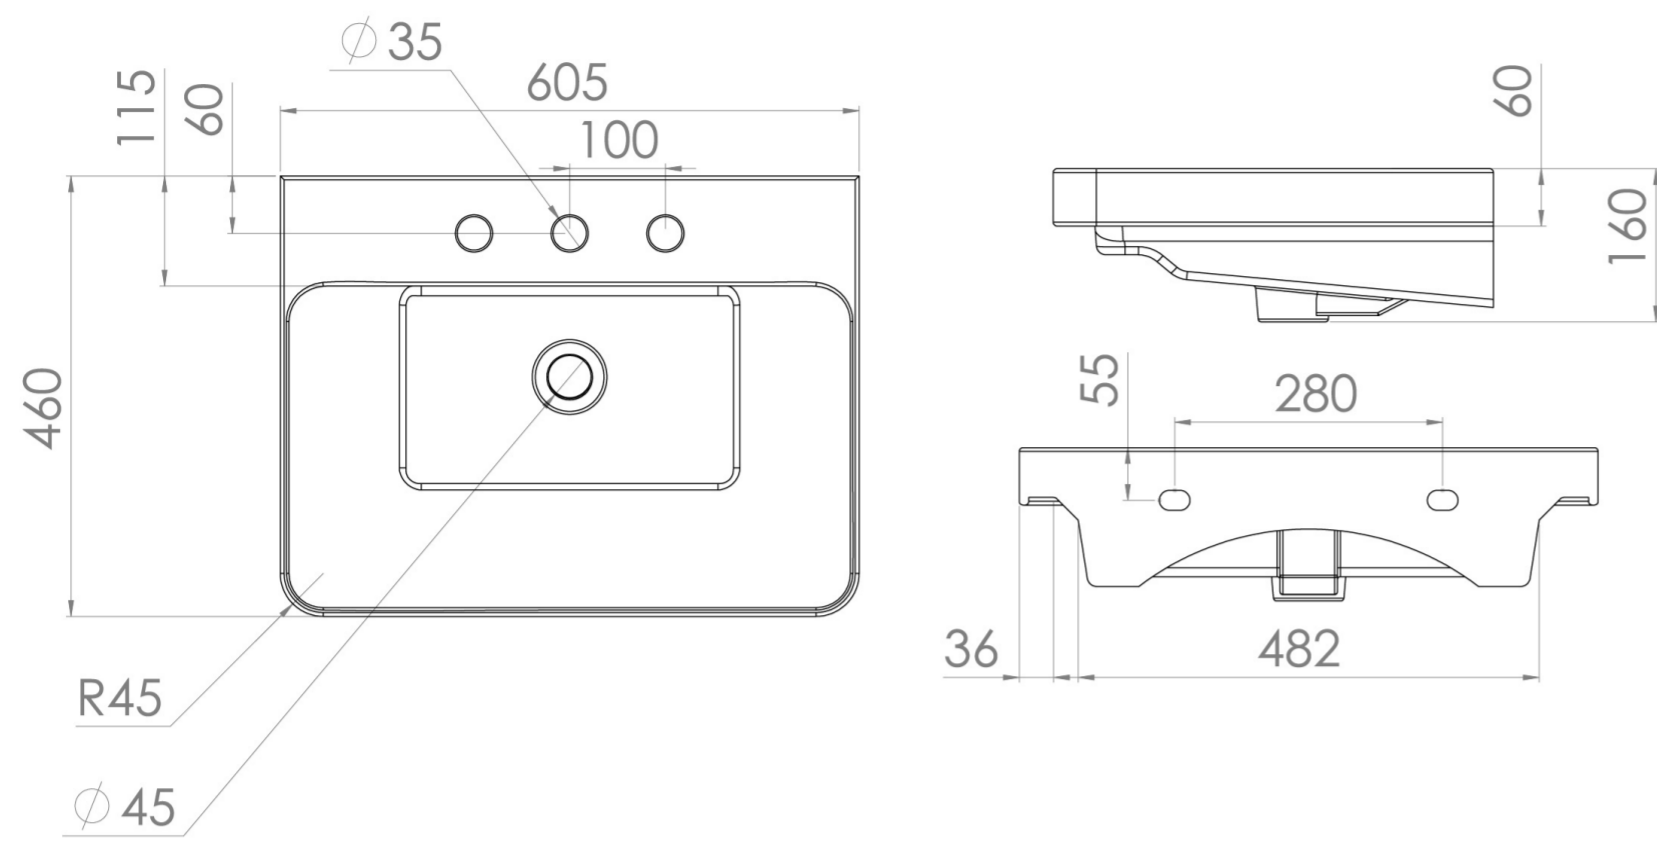

HYDE 60X46CM WASHBASIN 3TH

Product Code: HY060B.3TH

PRODUCT INFORMATION

Finish:	Gloss White
Height:	160mm
Width:	605mm
Depth:	460mm
Material	Ceramic
Weight	15.7kg
Overflow(s)	Yes
Overflow Position	Centre
Overflow Diameter	22mm
Compatible Overflows	OC01, OC02, OC03
Recommended Waste Required	Slotted waste
Furniture Required For Installation?	Optional
Guarantee	Lifetime

DESCRIPTION

The HYDE collection features curved short projection washbasins and furniture units, but for those who have the space to spare, there is also the option for much deeper basin & unit combinations.

This HYDE 60x46cm 3 tap hole washbasin has a deeper bowl that is great for family bathrooms and communal areas, and pairs with the HYDE 60cm 1 or 2 drawer wall mounted units.

*With an overflow

TECHNICAL DRAWING