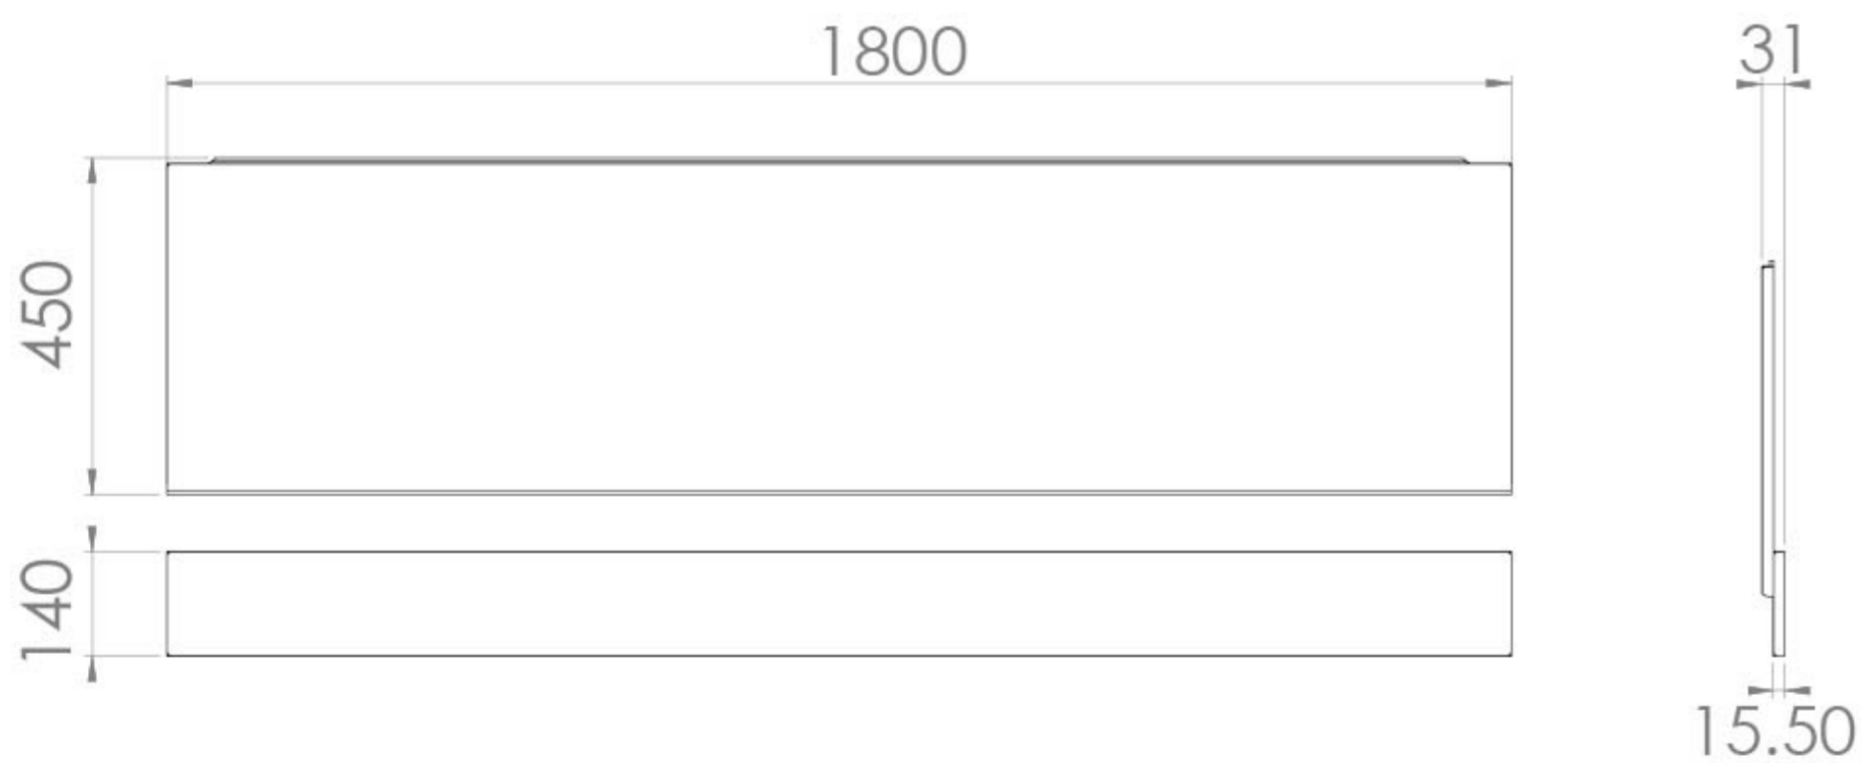

TECHNICAL DRAWING

Saneux reserves the right to alter the specifications and product range without prior notice. Dimensions are given as a guide only. Dimensions should not be used for surrounding furniture, fixtures and fittings until the product is on site.