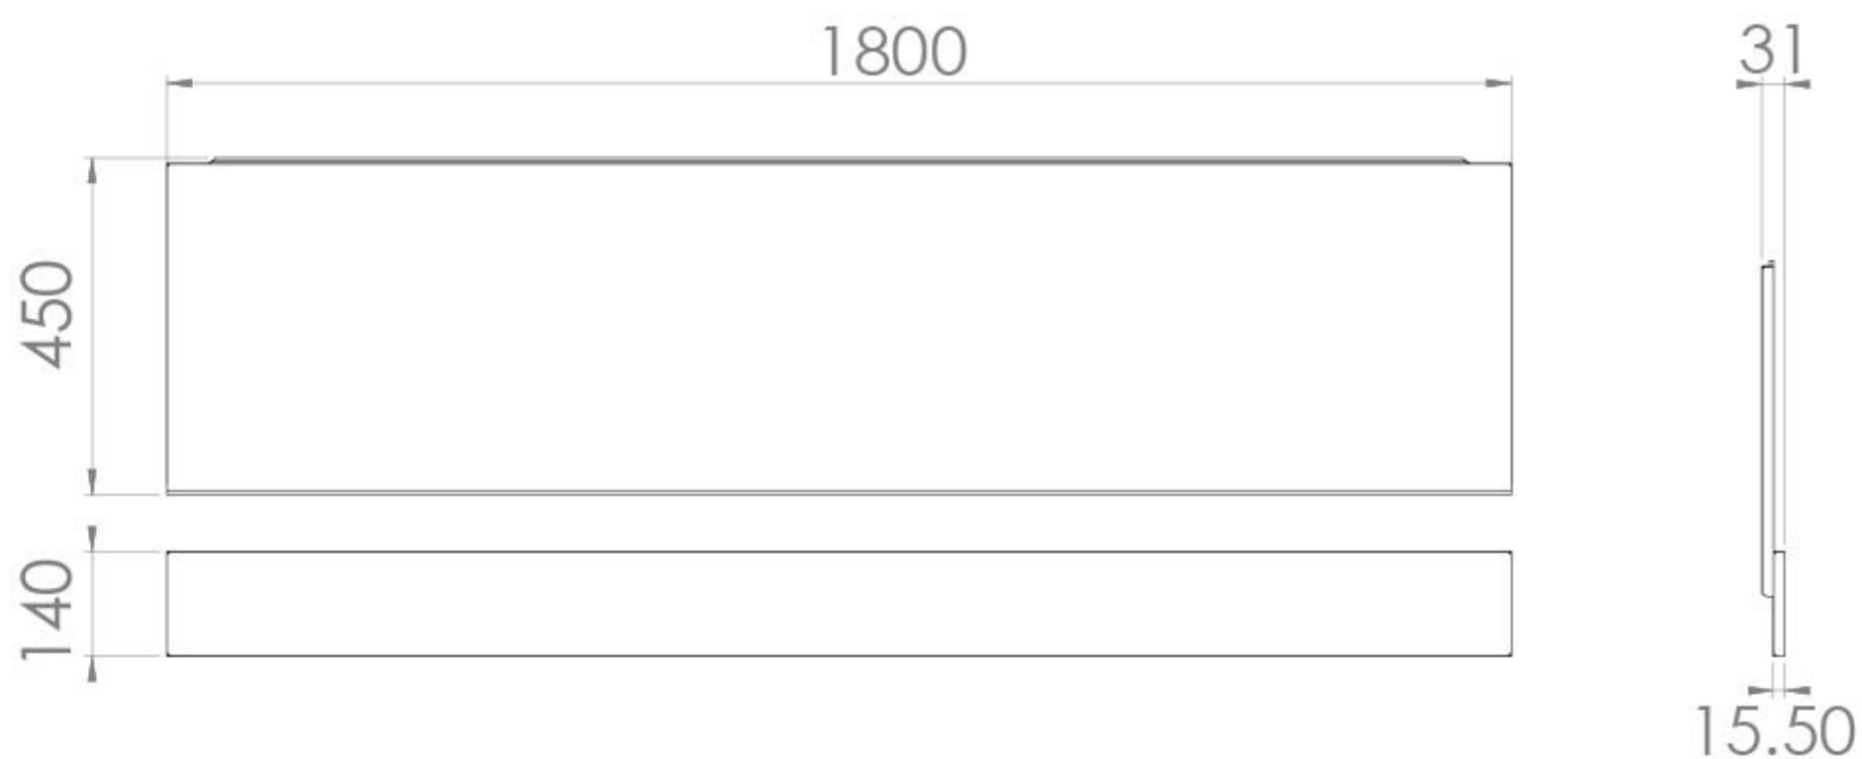

TECHNICAL DRAWING

Saneux reserves the right to alter the specifications and product range without prior notice. Dimensions are given as a guide only. Dimensions should not be used for surrounding furniture, fixtures and fittings until the product is on site.