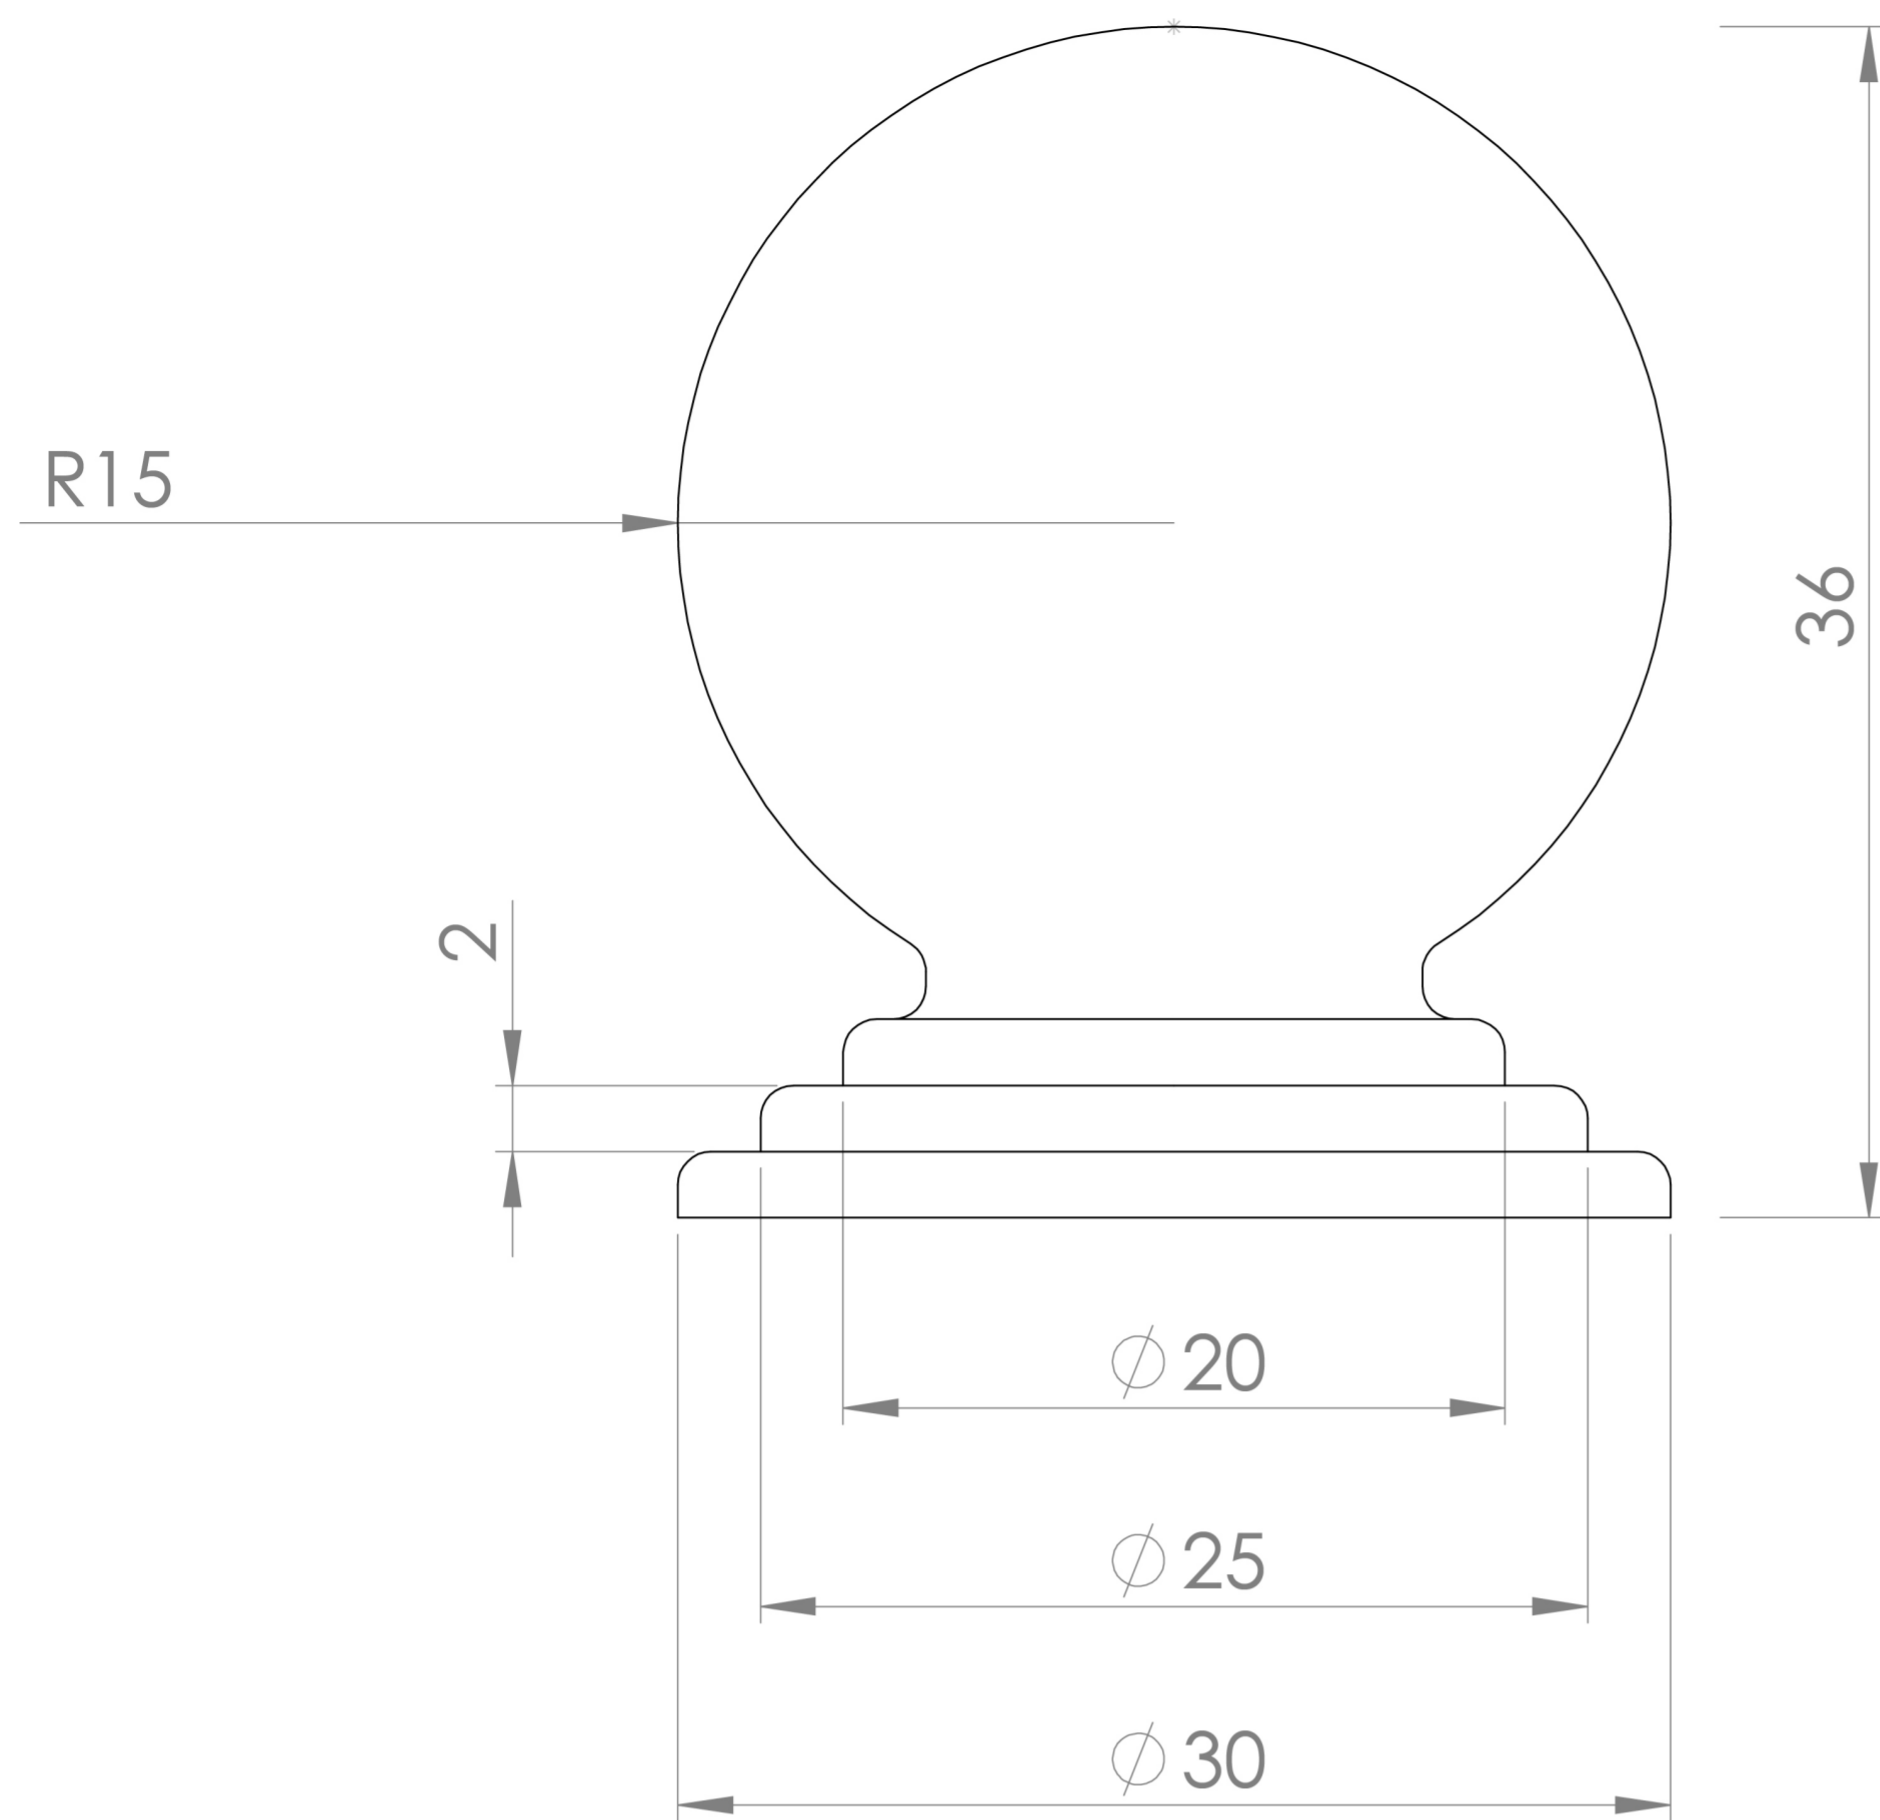

TECHNICAL DRAWING

Saneux reserves the right to alter the specifications and product range without prior notice. Dimensions are given as a guide only. Dimensions should not be used for surrounding furniture, fixtures and fittings until the product is on site.

<https://saneux.com/products/flush-20-square-flush-plate-kit-chrome>