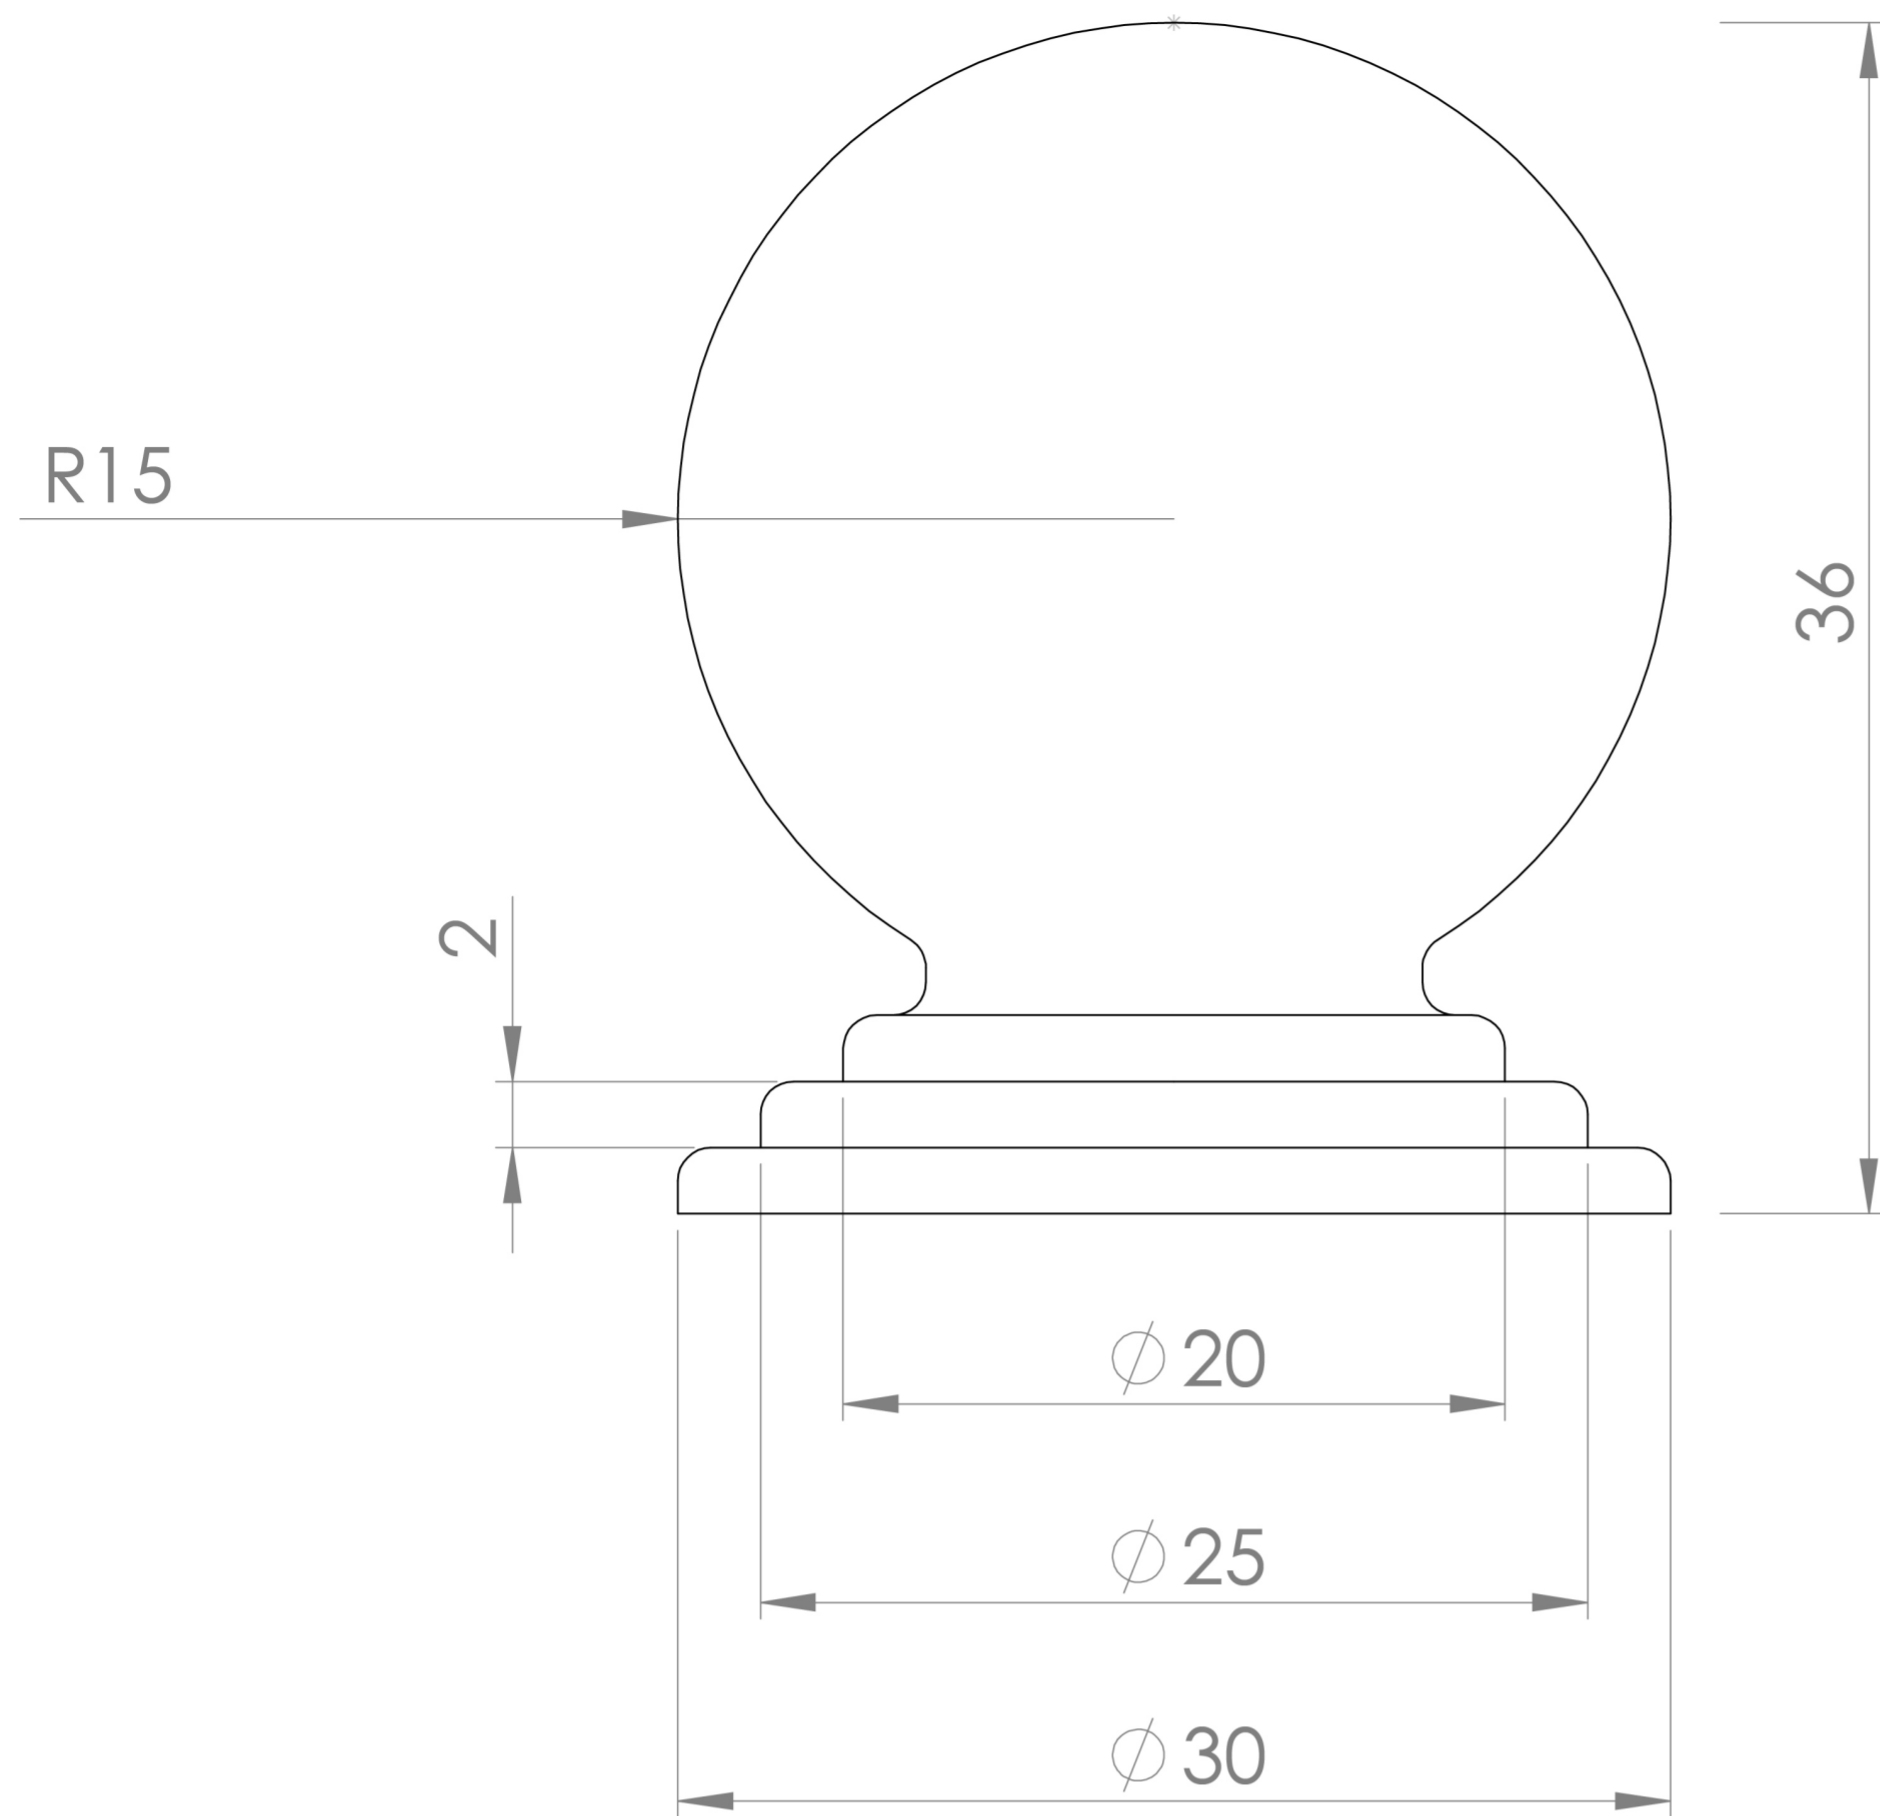

TECHNICAL DRAWING

Saneux reserves the right to alter the specifications and product range without prior notice. Dimensions are given as a guide only. Dimensions should not be used for surrounding furniture, fixtures and fittings until the product is on site.

<https://saneux.com/products/flush-20-square-flush-plate-kit-chrome>