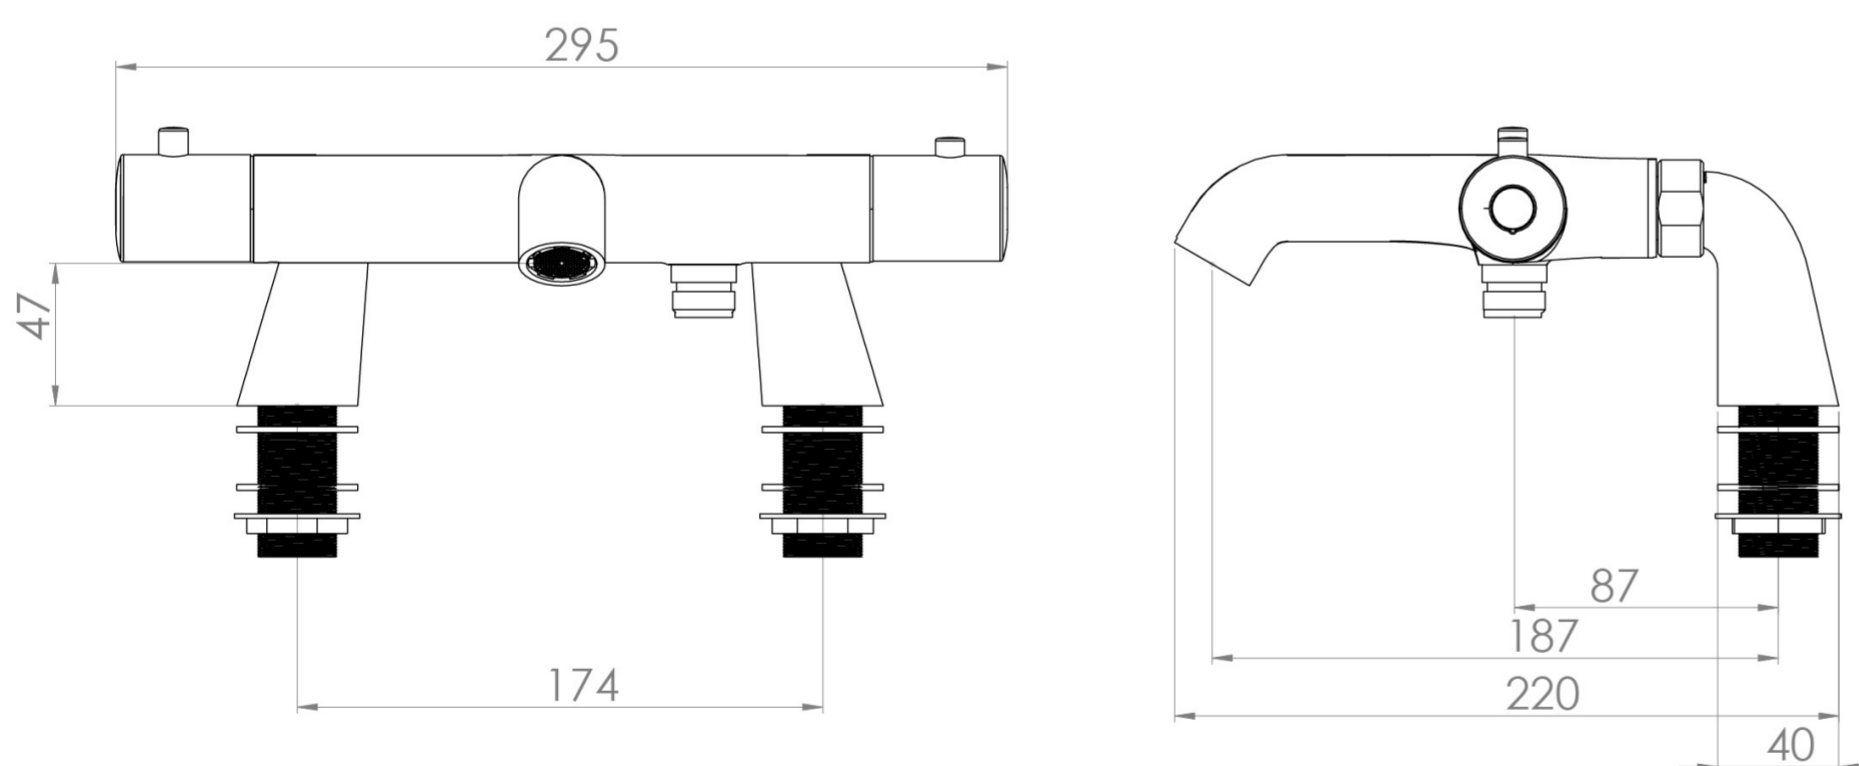

COS LEG SET FOR THERMOSTATIC BATH SHOWER MIXER - BRUSHED BRONZE

PRODUCT INFORMATION

Finish:	Brushed Bronze (PVD)
Material	Brass

Product Code: CO307.LEGS.BR

DESCRIPTION

The Cos legset specifically designed to transform the themostatic bath shower mixer into a deck mounted version.

It offers five stunning finishes: Chrome, Brushed Brass, Brushed Bronze, Brushed Nickel, and Satin Black.

The colored finishes utilize a PVD coating, ensuring superior quality and long-lasting durability.

TECHNICAL DRAWING

Saneux reserves the right to alter the specifications and product range without prior notice. Dimensions are given as a guide only. Dimensions should not be used for surrounding furniture, fixtures and fittings until the product is on site.