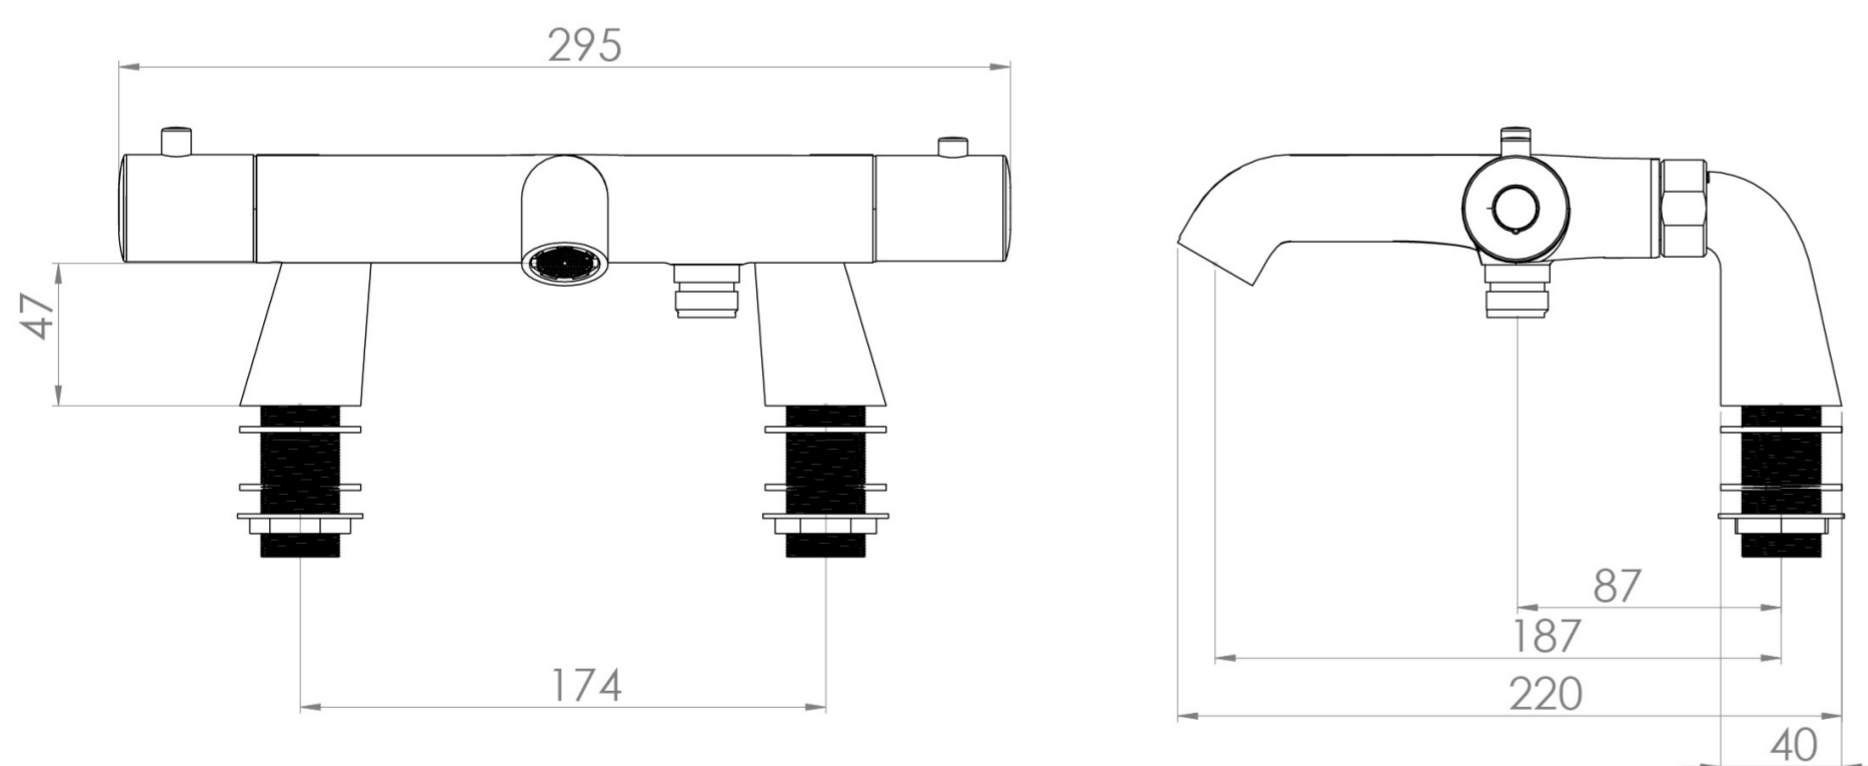

COS LEG SET FOR THERMOSTATIC BATH SHOWER MIXER - SATIN BLACK

PRODUCT INFORMATION

Finish:	Satin Black (PVD)
Material	Brass

Product Code: CO307.LEGS.SB

DESCRIPTION

The Cos legset specifically designed to transform the themostatic bath shower mixer into a deck mounted version.

It offers five stunning finishes: Chrome, Brushed Brass, Brushed Bronze, Brushed Nickel, and Satin Black.

The colored finishes utilize a PVD coating, ensuring superior quality and long-lasting durability.

TECHNICAL DRAWING

Saneux reserves the right to alter the specifications and product range without prior notice. Dimensions are given as a guide only. Dimensions should not be used for surrounding furniture, fixtures and fittings until the product is on site.