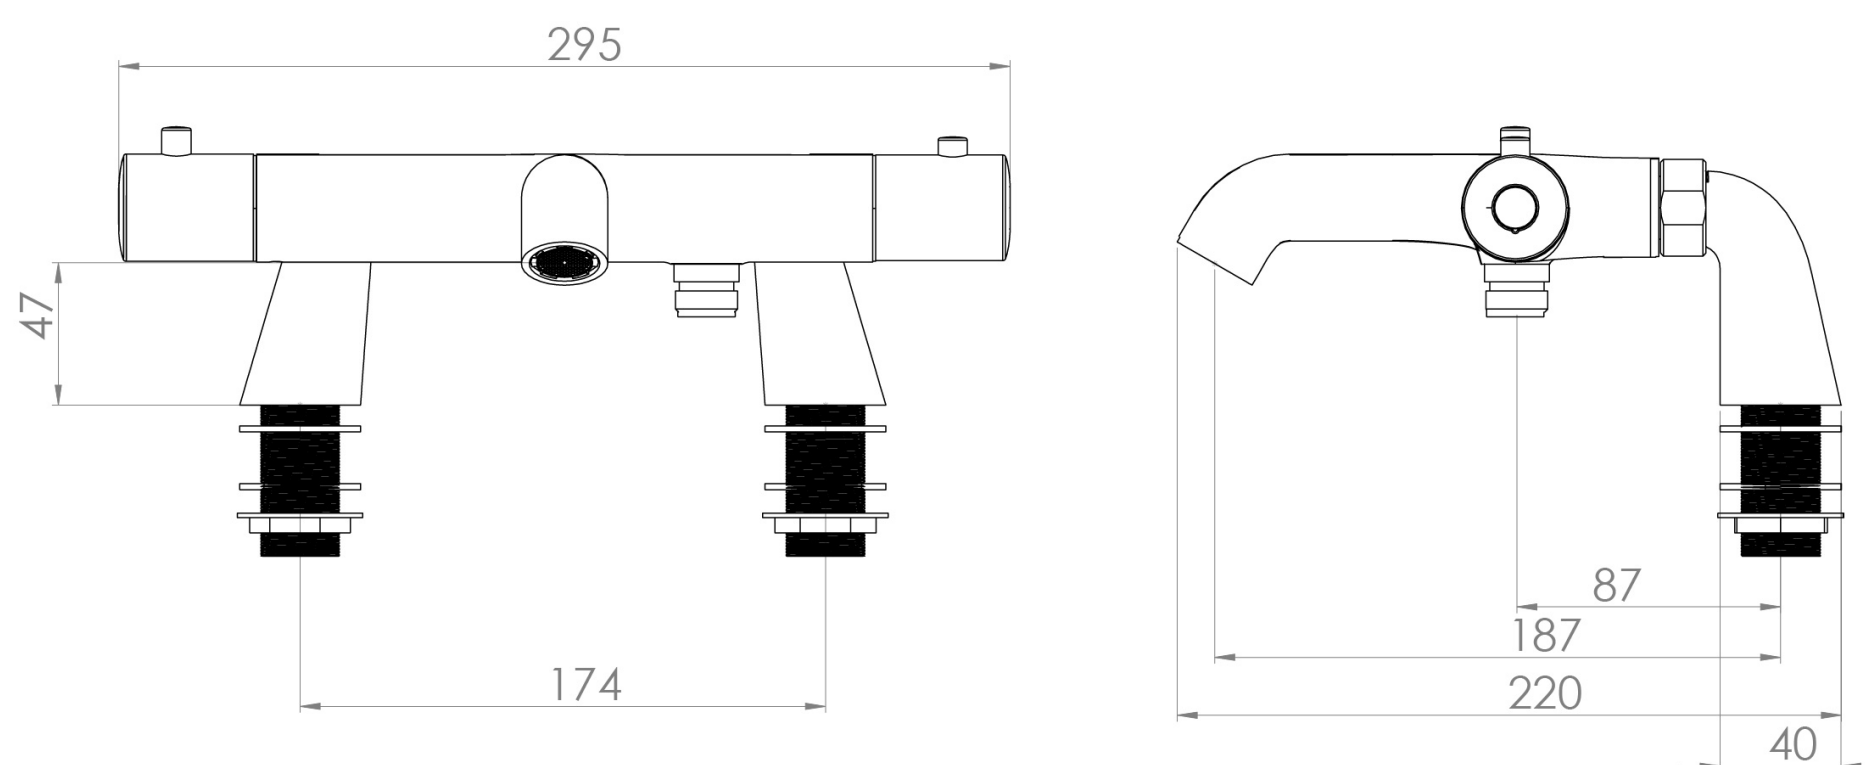

COS LEG SET FOR THERMOSTATIC BATH SHOWER MIXER - SATIN BLACK

PRODUCT INFORMATION

Finish:	Satin Black (PVD)
Material	Brass

Product Code: CO307.LEGS.SB

DESCRIPTION

The Cos legset specifically designed to transform the thermostatic bath shower mixer into a deck mounted version.

It offers five stunning finishes: Chrome, Brushed Brass, Brushed Bronze, Brushed Nickel, and Satin Black.

The colored finishes utilize a PVD coating, ensuring superior quality and long-lasting durability.

TECHNICAL DRAWING

Saneux reserves the right to alter the specifications and product range without prior notice. Dimensions are given as a guide only. Dimensions should not be used for surrounding furniture, fixtures and fittings until the product is on site.