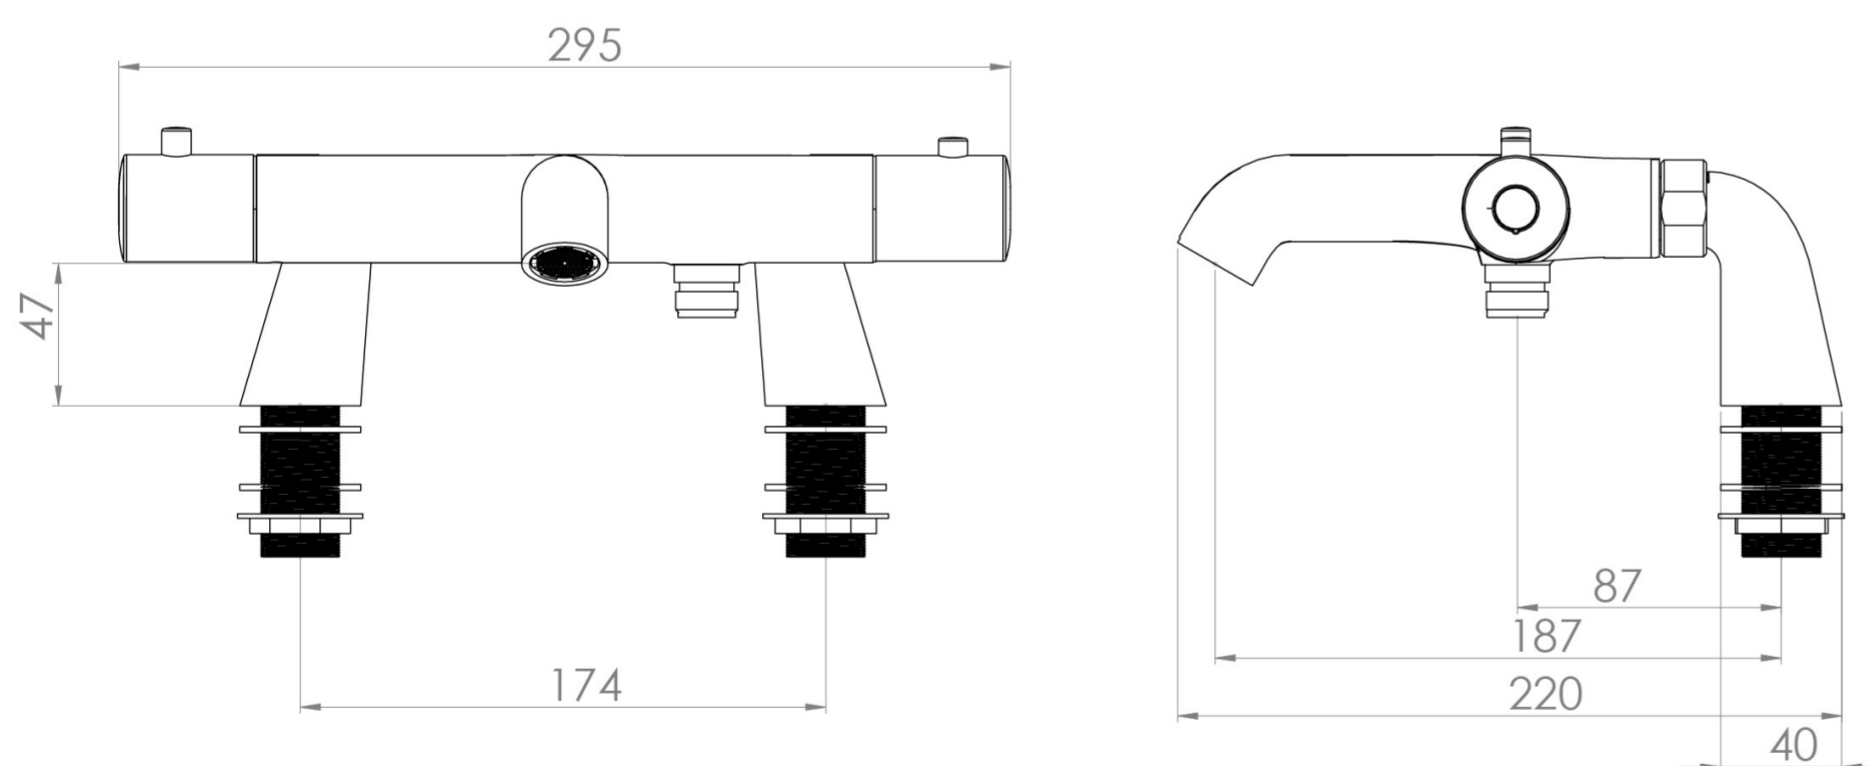

COS LEG SET FOR THERMOSTATIC BATH SHOWER MIXER - SATIN BLACK

PRODUCT INFORMATION

Finish:	Satin Black (PVD)
Material	Brass

Product Code: CO307.LEGS.SB

DESCRIPTION

The Cos legset specifically designed to transform the thermostatic bath shower mixer into a deck mounted version.

It offers five stunning finishes: Chrome, Brushed Brass, Brushed Bronze, Brushed Nickel, and Satin Black.

The colored finishes utilize a PVD coating, ensuring superior quality and long-lasting durability.

TECHNICAL DRAWING

Saneux reserves the right to alter the specifications and product range without prior notice. Dimensions are given as a guide only. Dimensions should not be used for surrounding furniture, fixtures and fittings until the product is on site.